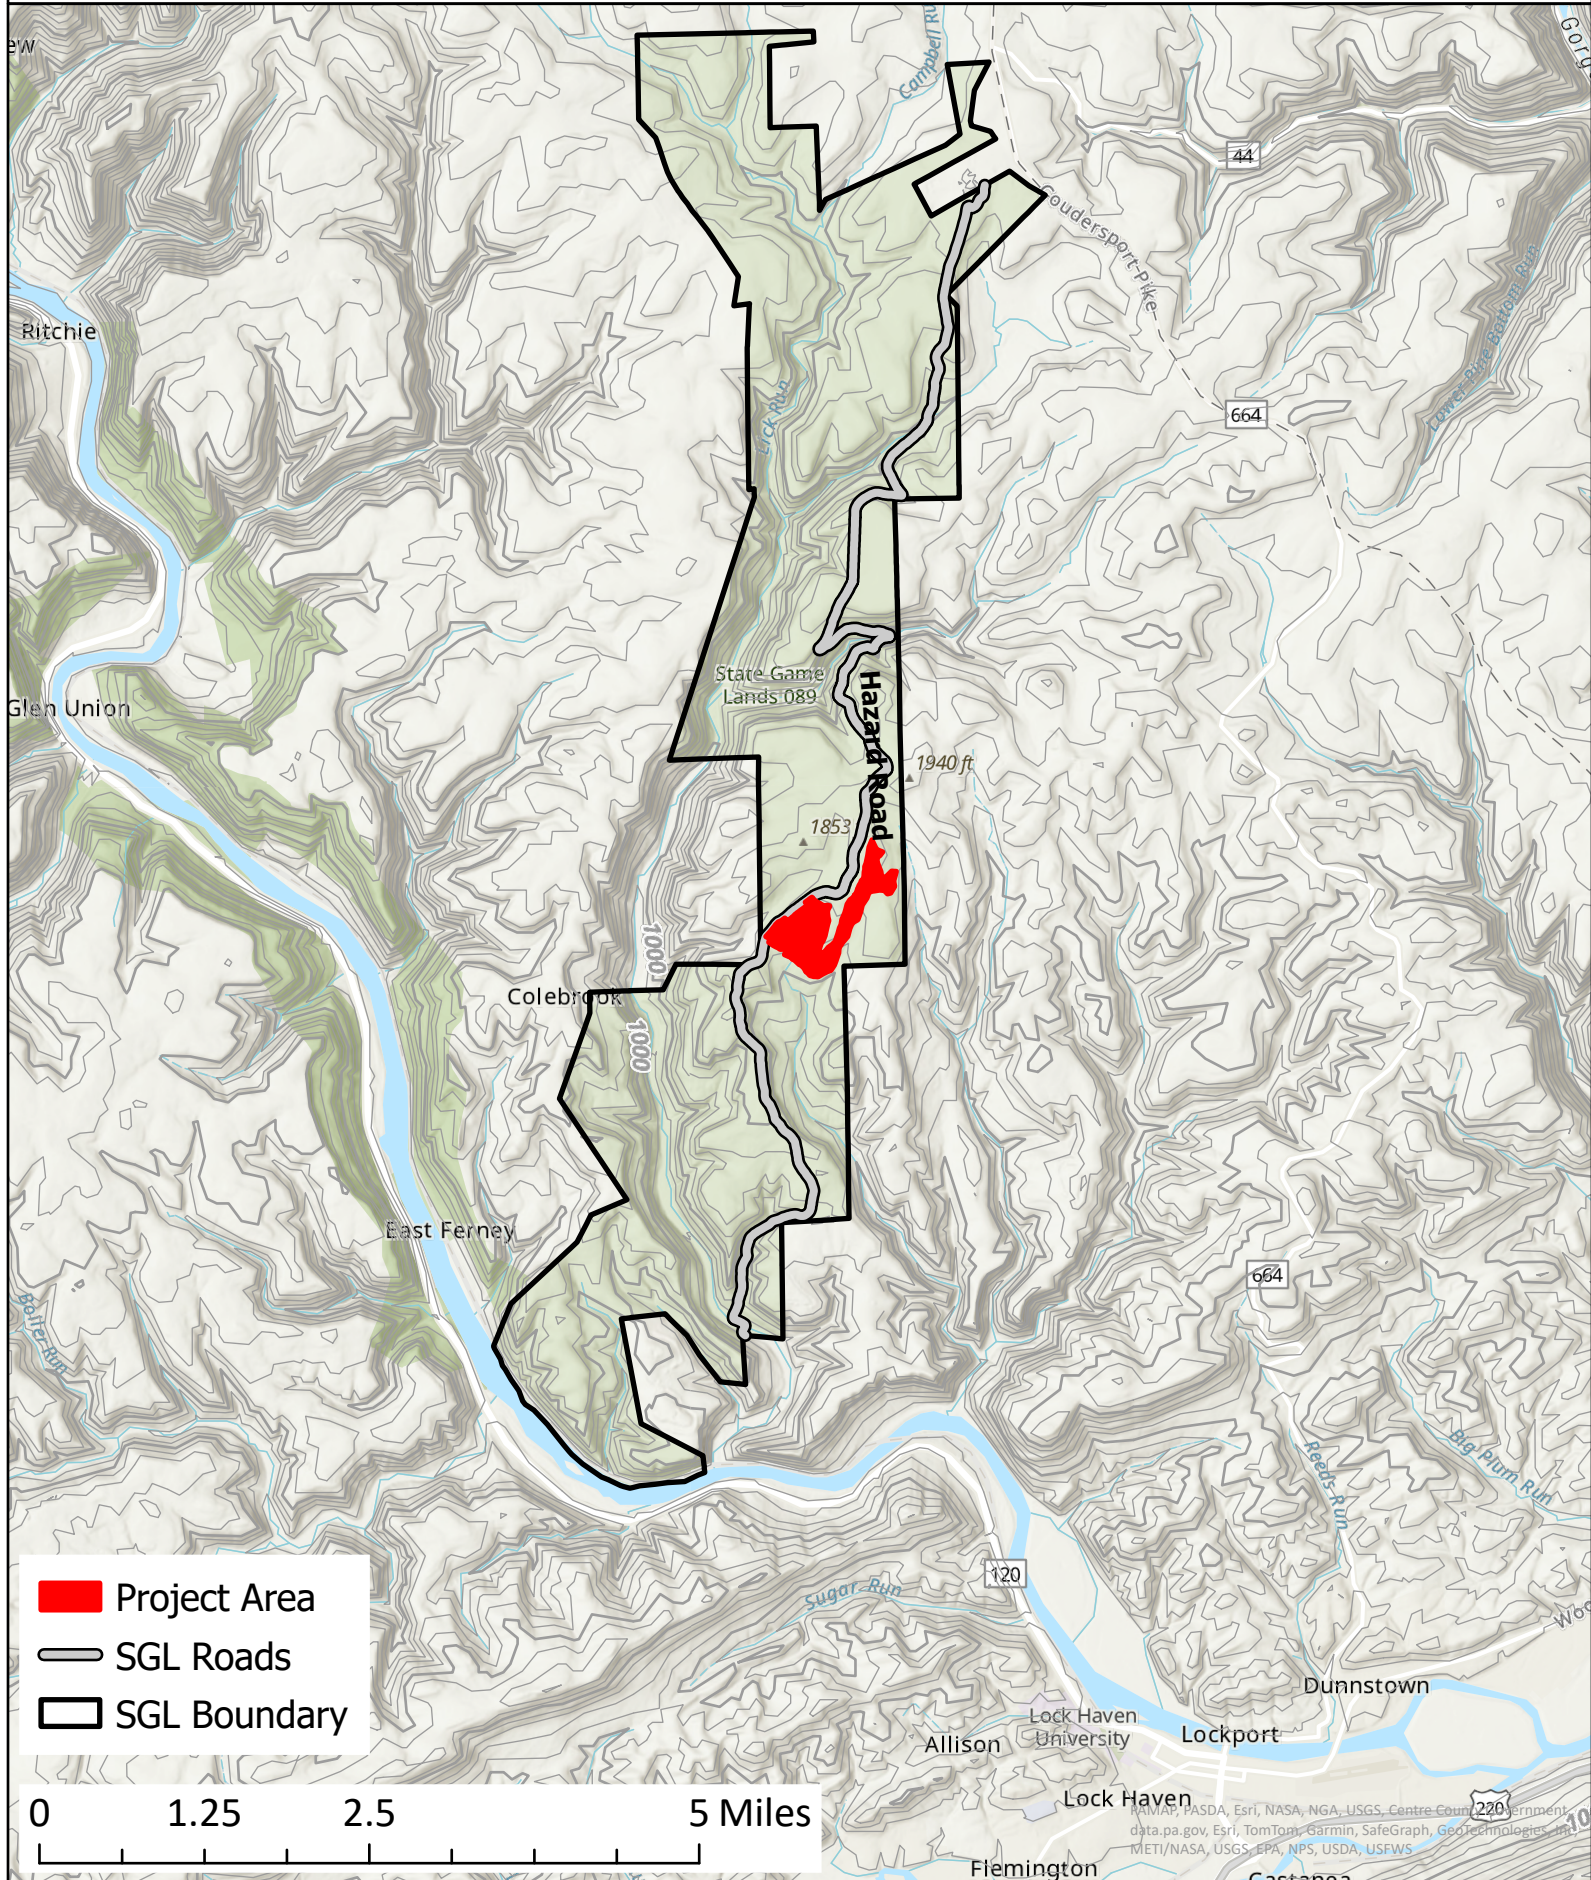

Goldenrod LSR Location Map

089-2023-01-N

State Game Land #089, Clinton County, Colebrook Township

- Project Area
- SGL Roads
- SGL Boundary

Lock Haven University
 Allison Lockport
 Dunnstown
 Lock Haven
 Flemington
 Castanea
 220
Map data provided by Esri, DeLorme, NAVTEQ, Swisstopo, UTM, Unlabeled Street Names, Esri, NASA, NGA, USGS, Centre for Global Change Research, Esri, TomTom, Garmin, SafeGraph, GeoTechnology, Inc, METI/NASA, USGS, EPA, NPS, USDA, USFWS