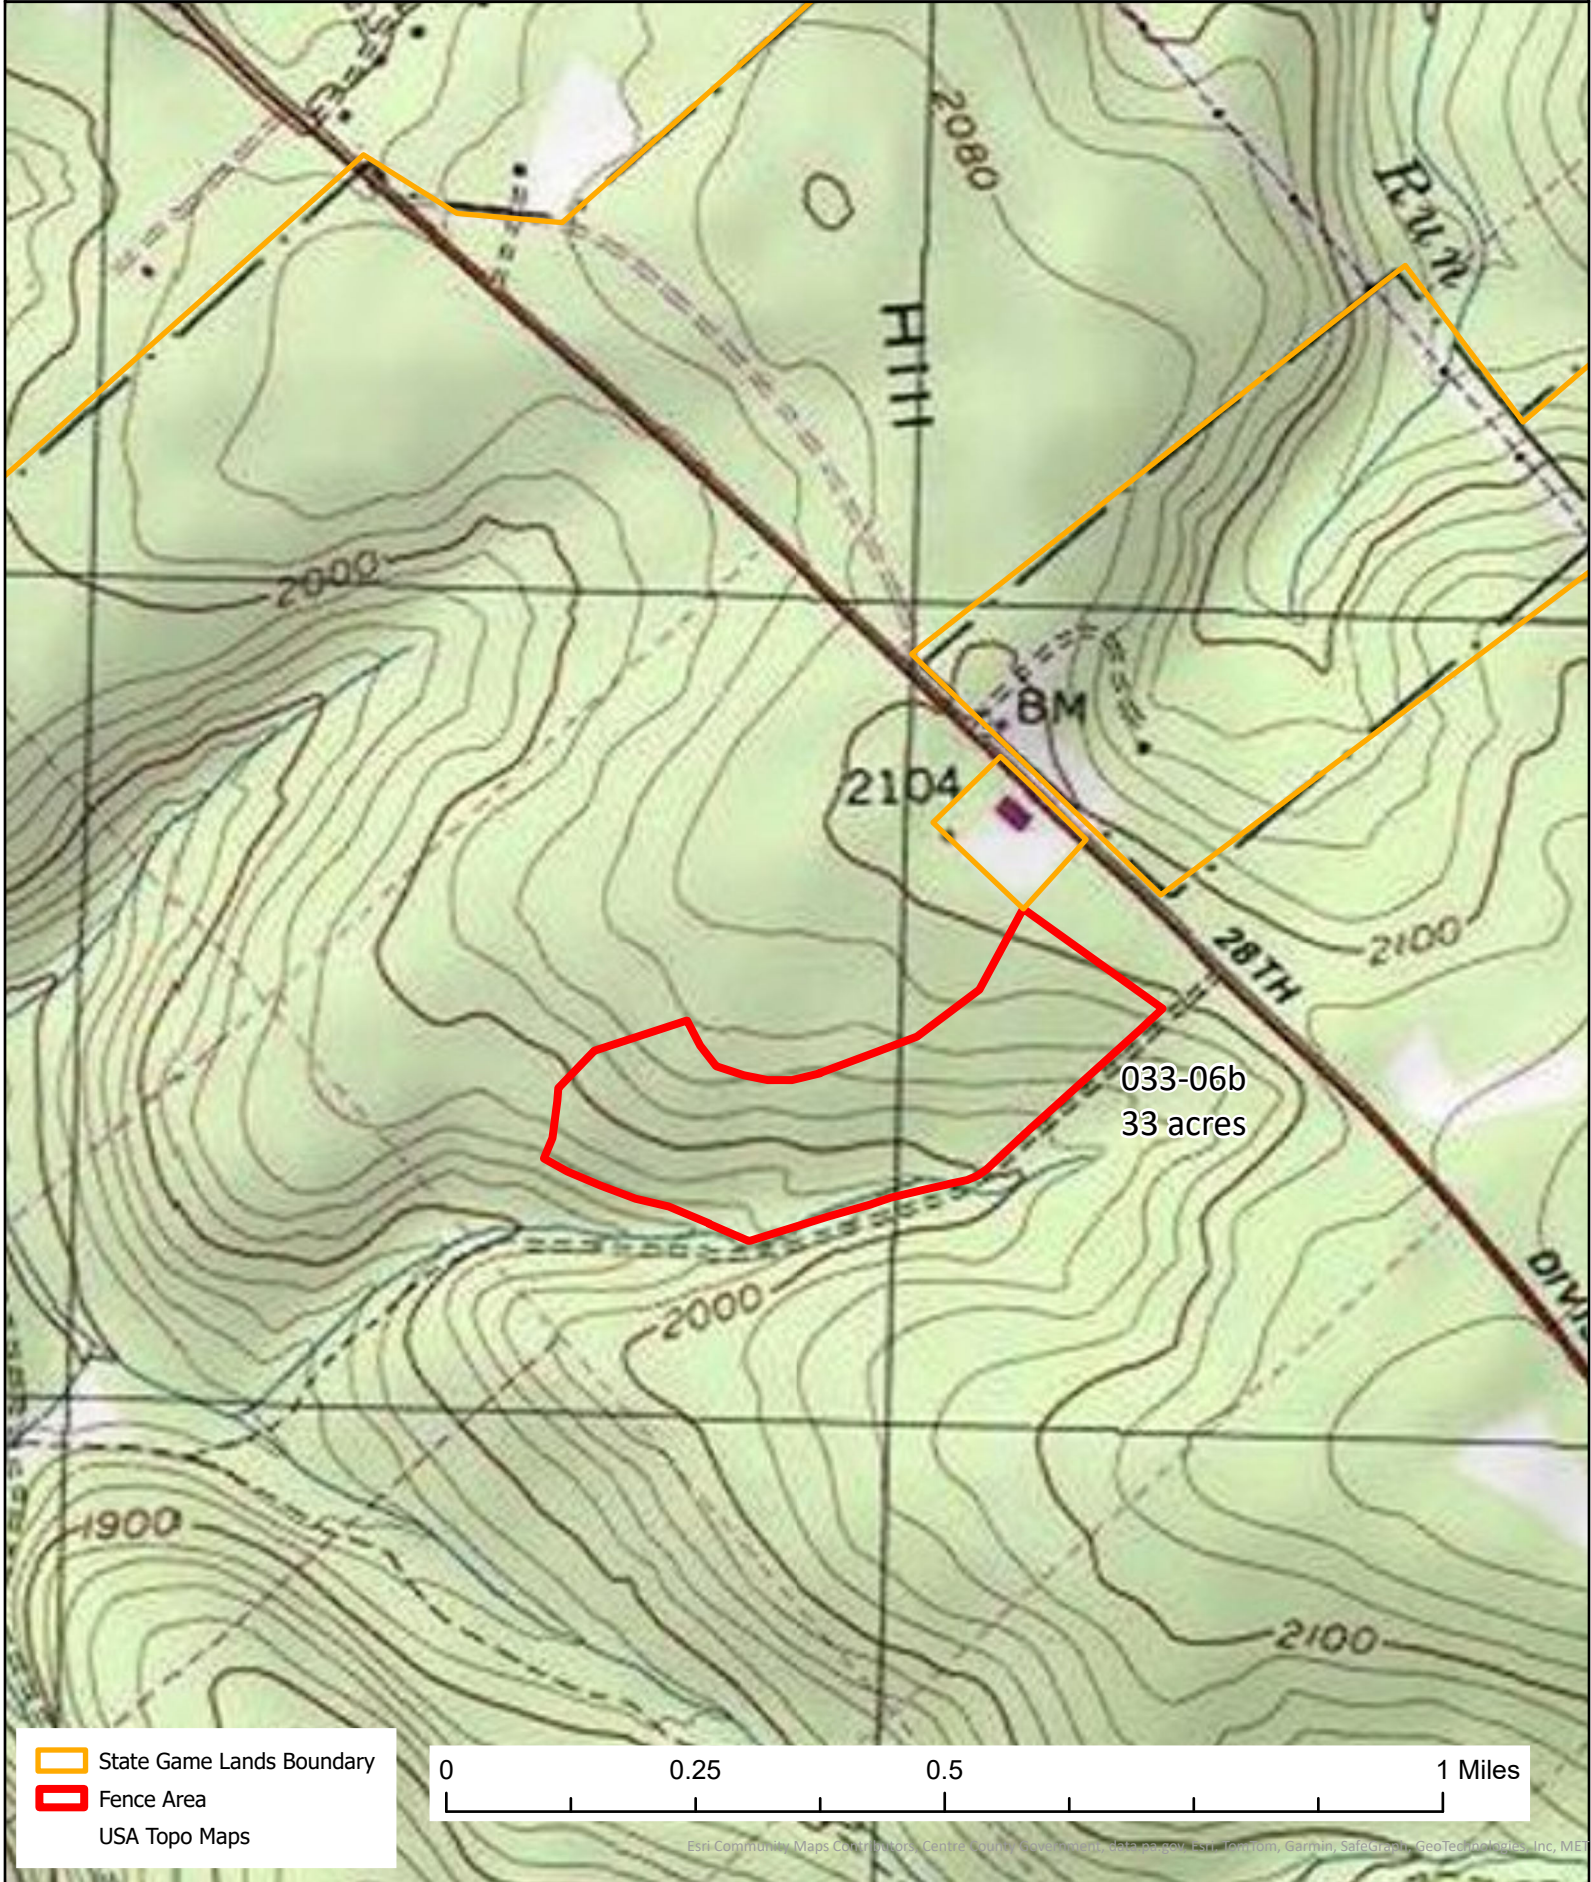

Safeguard 3 Fence Project

State Game Land 060, Centre County, Rush Township

58 acres
7,450 feet

Coordinates
40.737654 -78.294352

- ★ Man Gate - 4
- ★ Truck Gate - 1
- ▭ Fence to Install - 7,450 feet
- ▭ State Game Lands Boundary
- === Roads on Game Lands

Coordinates
40.984101 -77.926166

95 acres
9,200 feet

- ★ Man Gate - 6
- ★ Truck Gate - 2
- ▭ Fence to Install - 9,200 feet
- ▭ State Game Lands Boundary
- Roads on Game Lands

Contact Information
Forester - Aaron Tyson
Email - aatyson@pa.gov
Cell Number - (570) 317-6185

SGL 033-06b

Centre County, Rush Township
Perimeter: 6,140 feet
1 truck gate, 3 man gates

-  State Game Lands Boundary
-  Fence Area
- USA Topo Maps

033-18a

Centre County, Rush Township
Perimeter: 6,242 feet
1 truck gate, 3 man gates

- State Game Lands Boundary
- Fence Area

USA Topo Maps

176-03a

Centre County, Rush Township
Perimeter: 5,016 feet
1 truck gate, 3 man gates

-  State Game Lands Boundary
-  Fence Area

USA Topo Maps