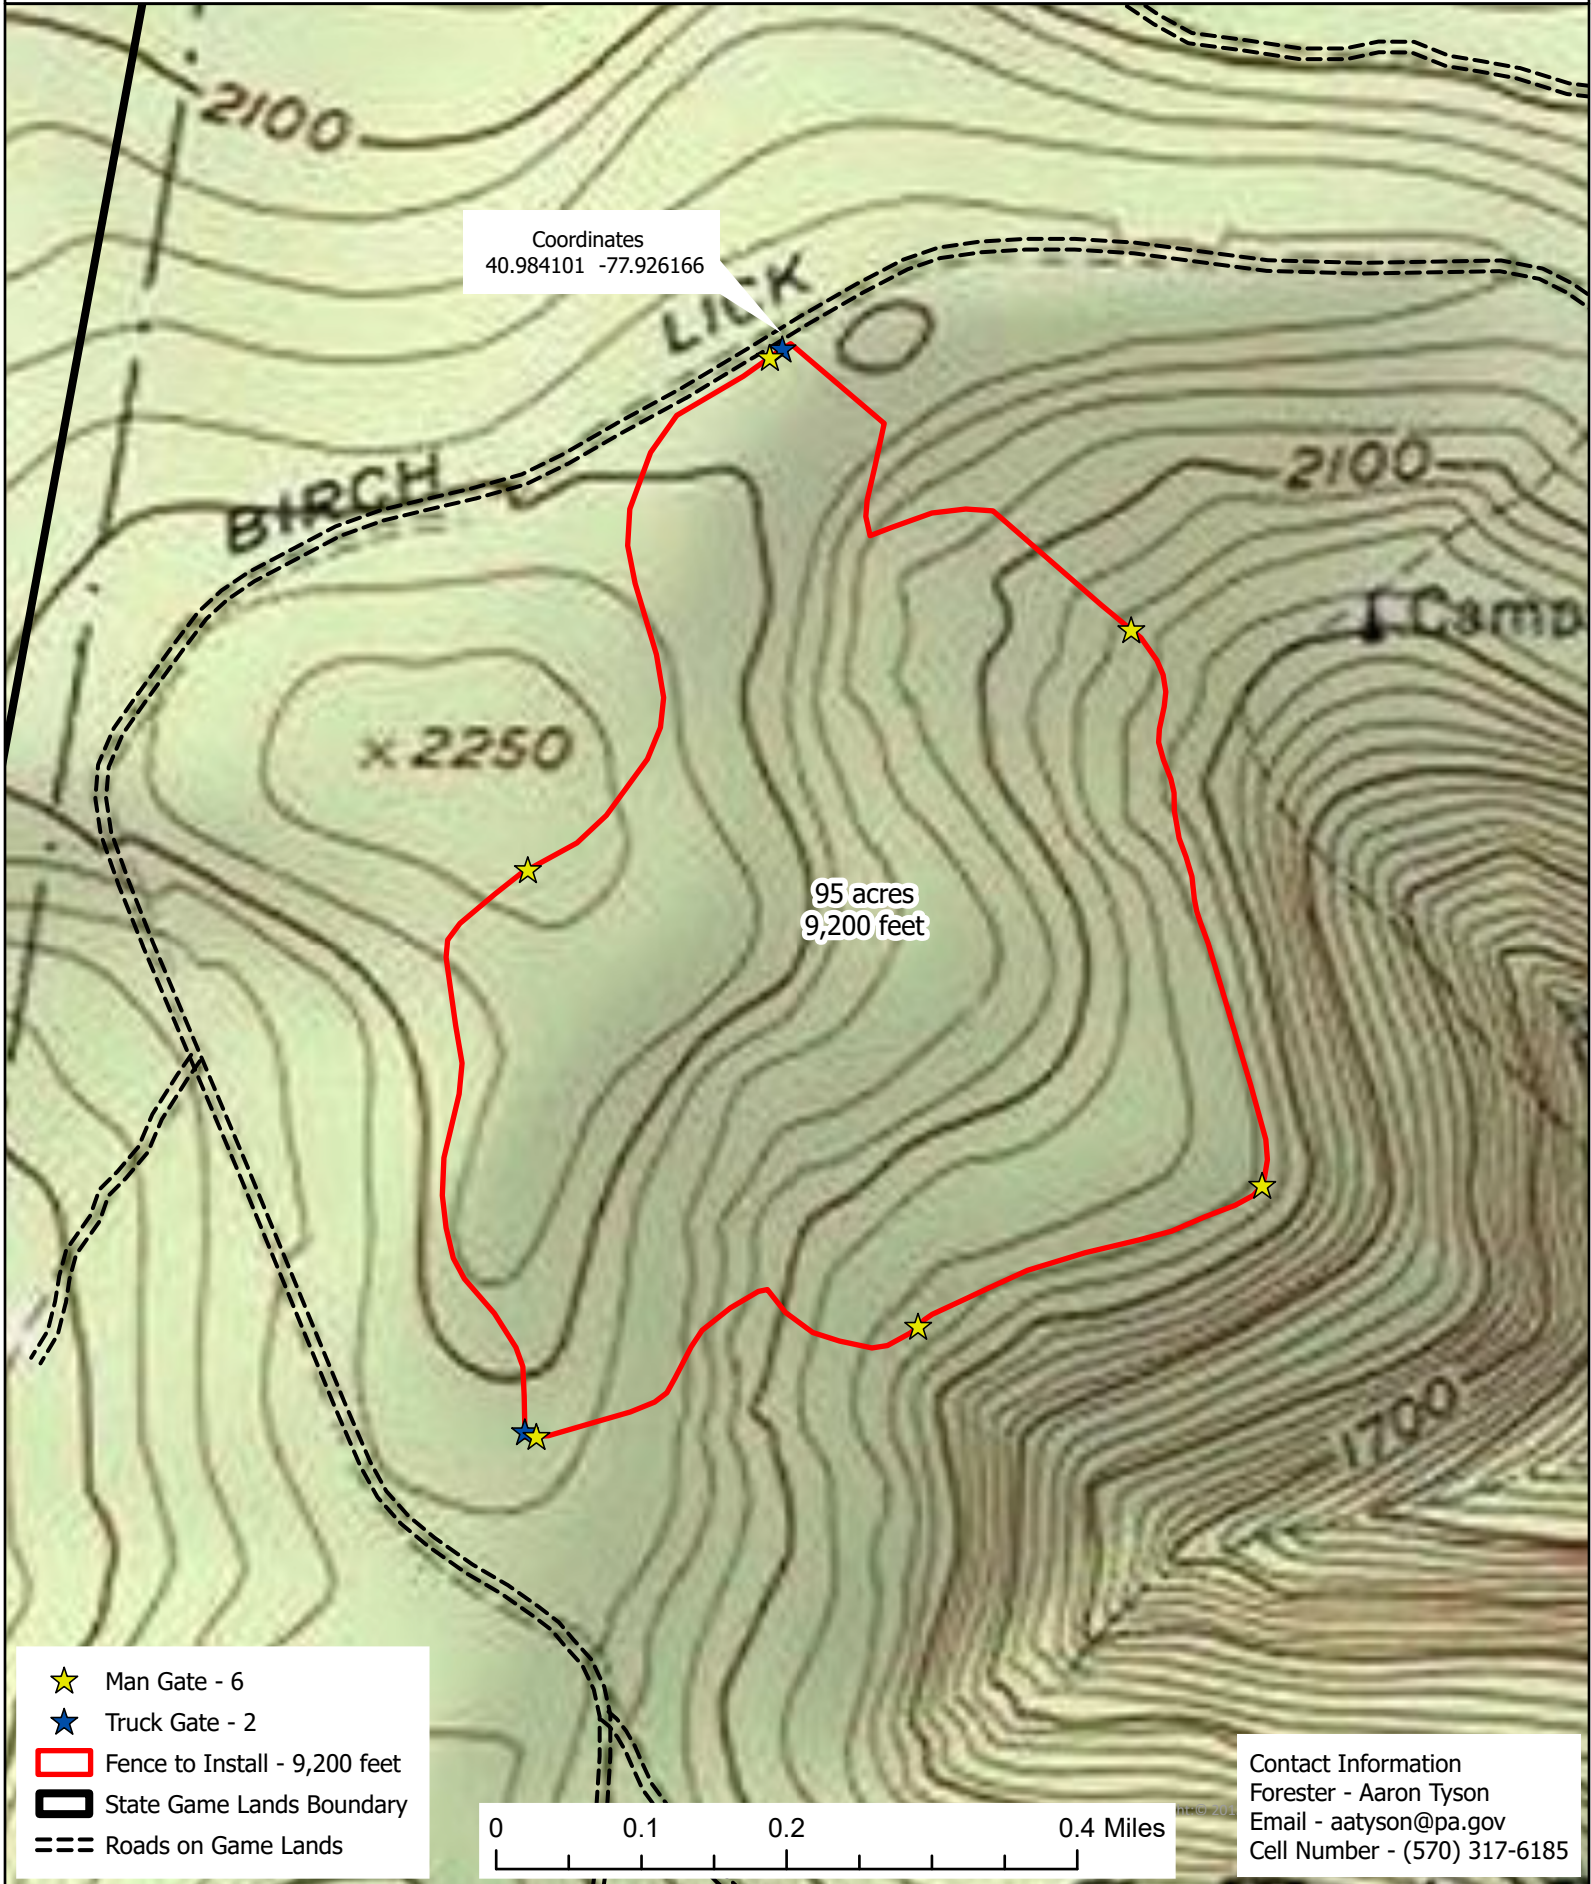

Safeguard 3 Fence Project

State Game Land 060, Centre County, Rush Township

58 acres
7,450 feet

Coordinates
40.737654 -78.294352

- ★ Man Gate - 4
- ★ Truck Gate - 1
- ▭ Fence to Install - 7,450 feet
- ▭ State Game Lands Boundary
- === Roads on Game Lands

Coordinates
40.984101 -77.926166

95 acres
9,200 feet

- ★ Man Gate - 6
- ★ Truck Gate - 2
- ▭ Fence to Install - 9,200 feet
- ▭ State Game Lands Boundary
- Roads on Game Lands

Contact Information
Forester - Aaron Tyson
Email - aatyson@pa.gov
Cell Number - (570) 317-6185

SGL 033-06b

Centre County, Rush Township
Perimeter: 6,140 feet
1 truck gate, 3 man gates

-  State Game Lands Boundary
-  Fence Area
- USA Topo Maps

033-18a

Centre County, Rush Township
Perimeter: 6,242 feet
1 truck gate, 3 man gates

- State Game Lands Boundary
- Fence Area

USA Topo Maps

176-03a

Centre County, Rush Township
Perimeter: 5,016 feet
1 truck gate, 3 man gates

-  State Game Lands Boundary
-  Fence Area

USA Topo Maps