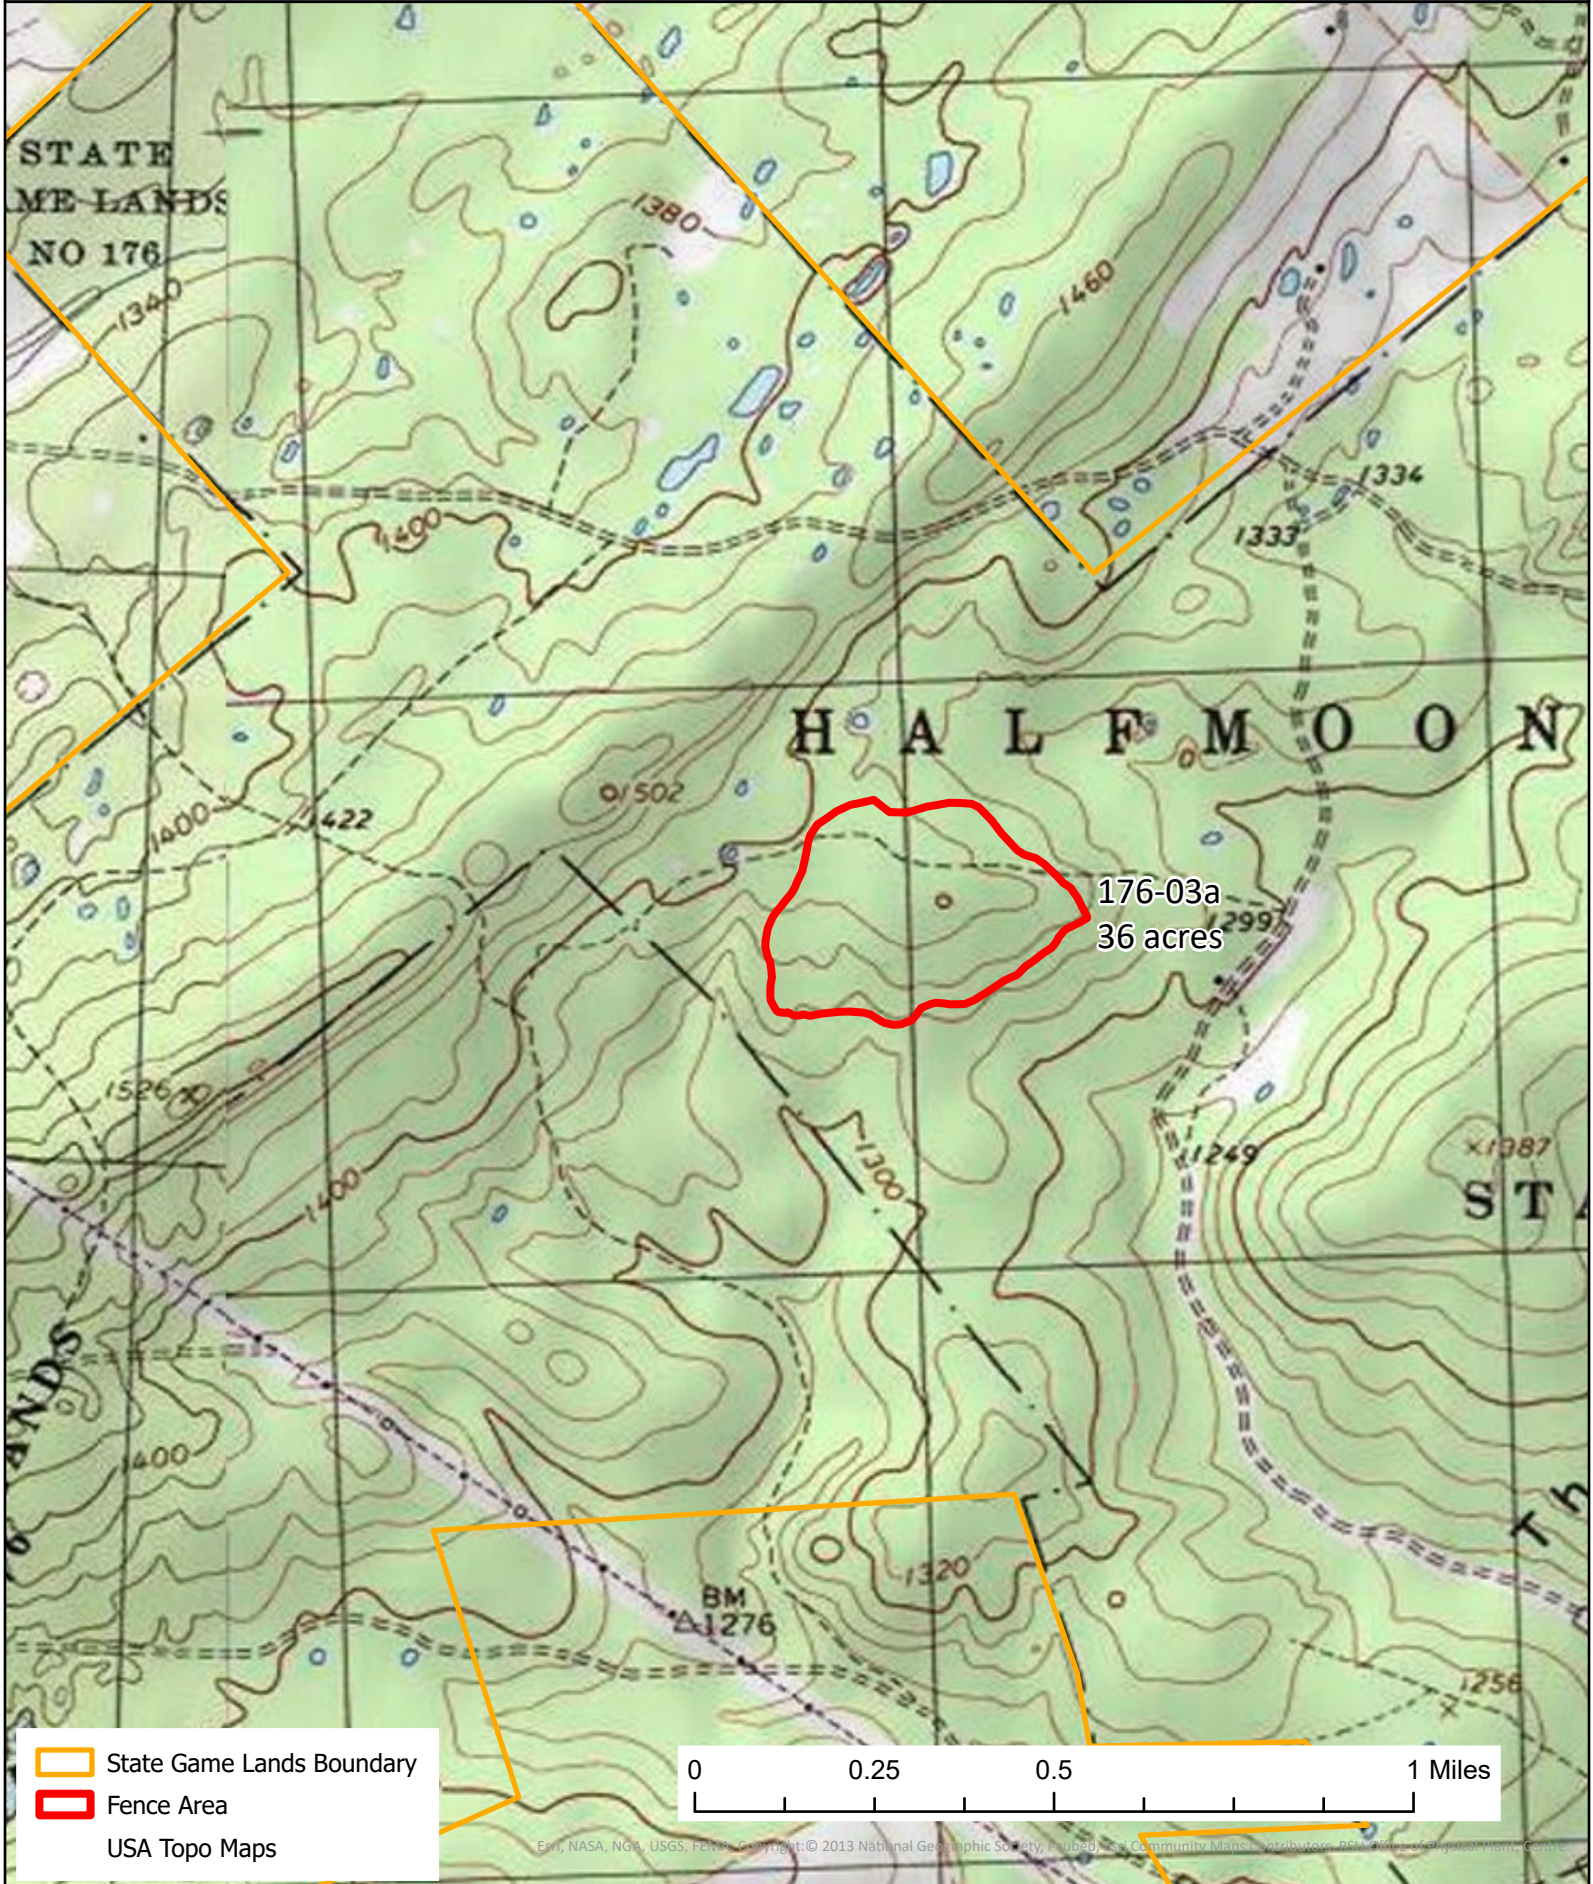

Safeguard 3 Fence Project

State Game Land 060, Centre County, Rush Township

58 acres
7,450 feet

Coordinates
40.737654 -78.294352

- ★ Man Gate - 4
- ★ Truck Gate - 1
- ▭ Fence to Install - 7,450 feet
- ▭ State Game Lands Boundary
- === Roads on Game Lands

SGL 033-06b

Centre County, Rush Township
Perimeter: 6,140 feet
1 truck gate, 3 man gates

-  State Game Lands Boundary
-  Fence Area
- USA Topo Maps

033-18a

Centre County, Rush Township
Perimeter: 6,242 feet
1 truck gate, 3 man gates

- State Game Lands Boundary
- Fence Area

USA Topo Maps

176-03a

Centre County, Rush Township
Perimeter: 5,016 feet
1 truck gate, 3 man gates

-  State Game Lands Boundary
-  Fence Area

USA Topo Maps