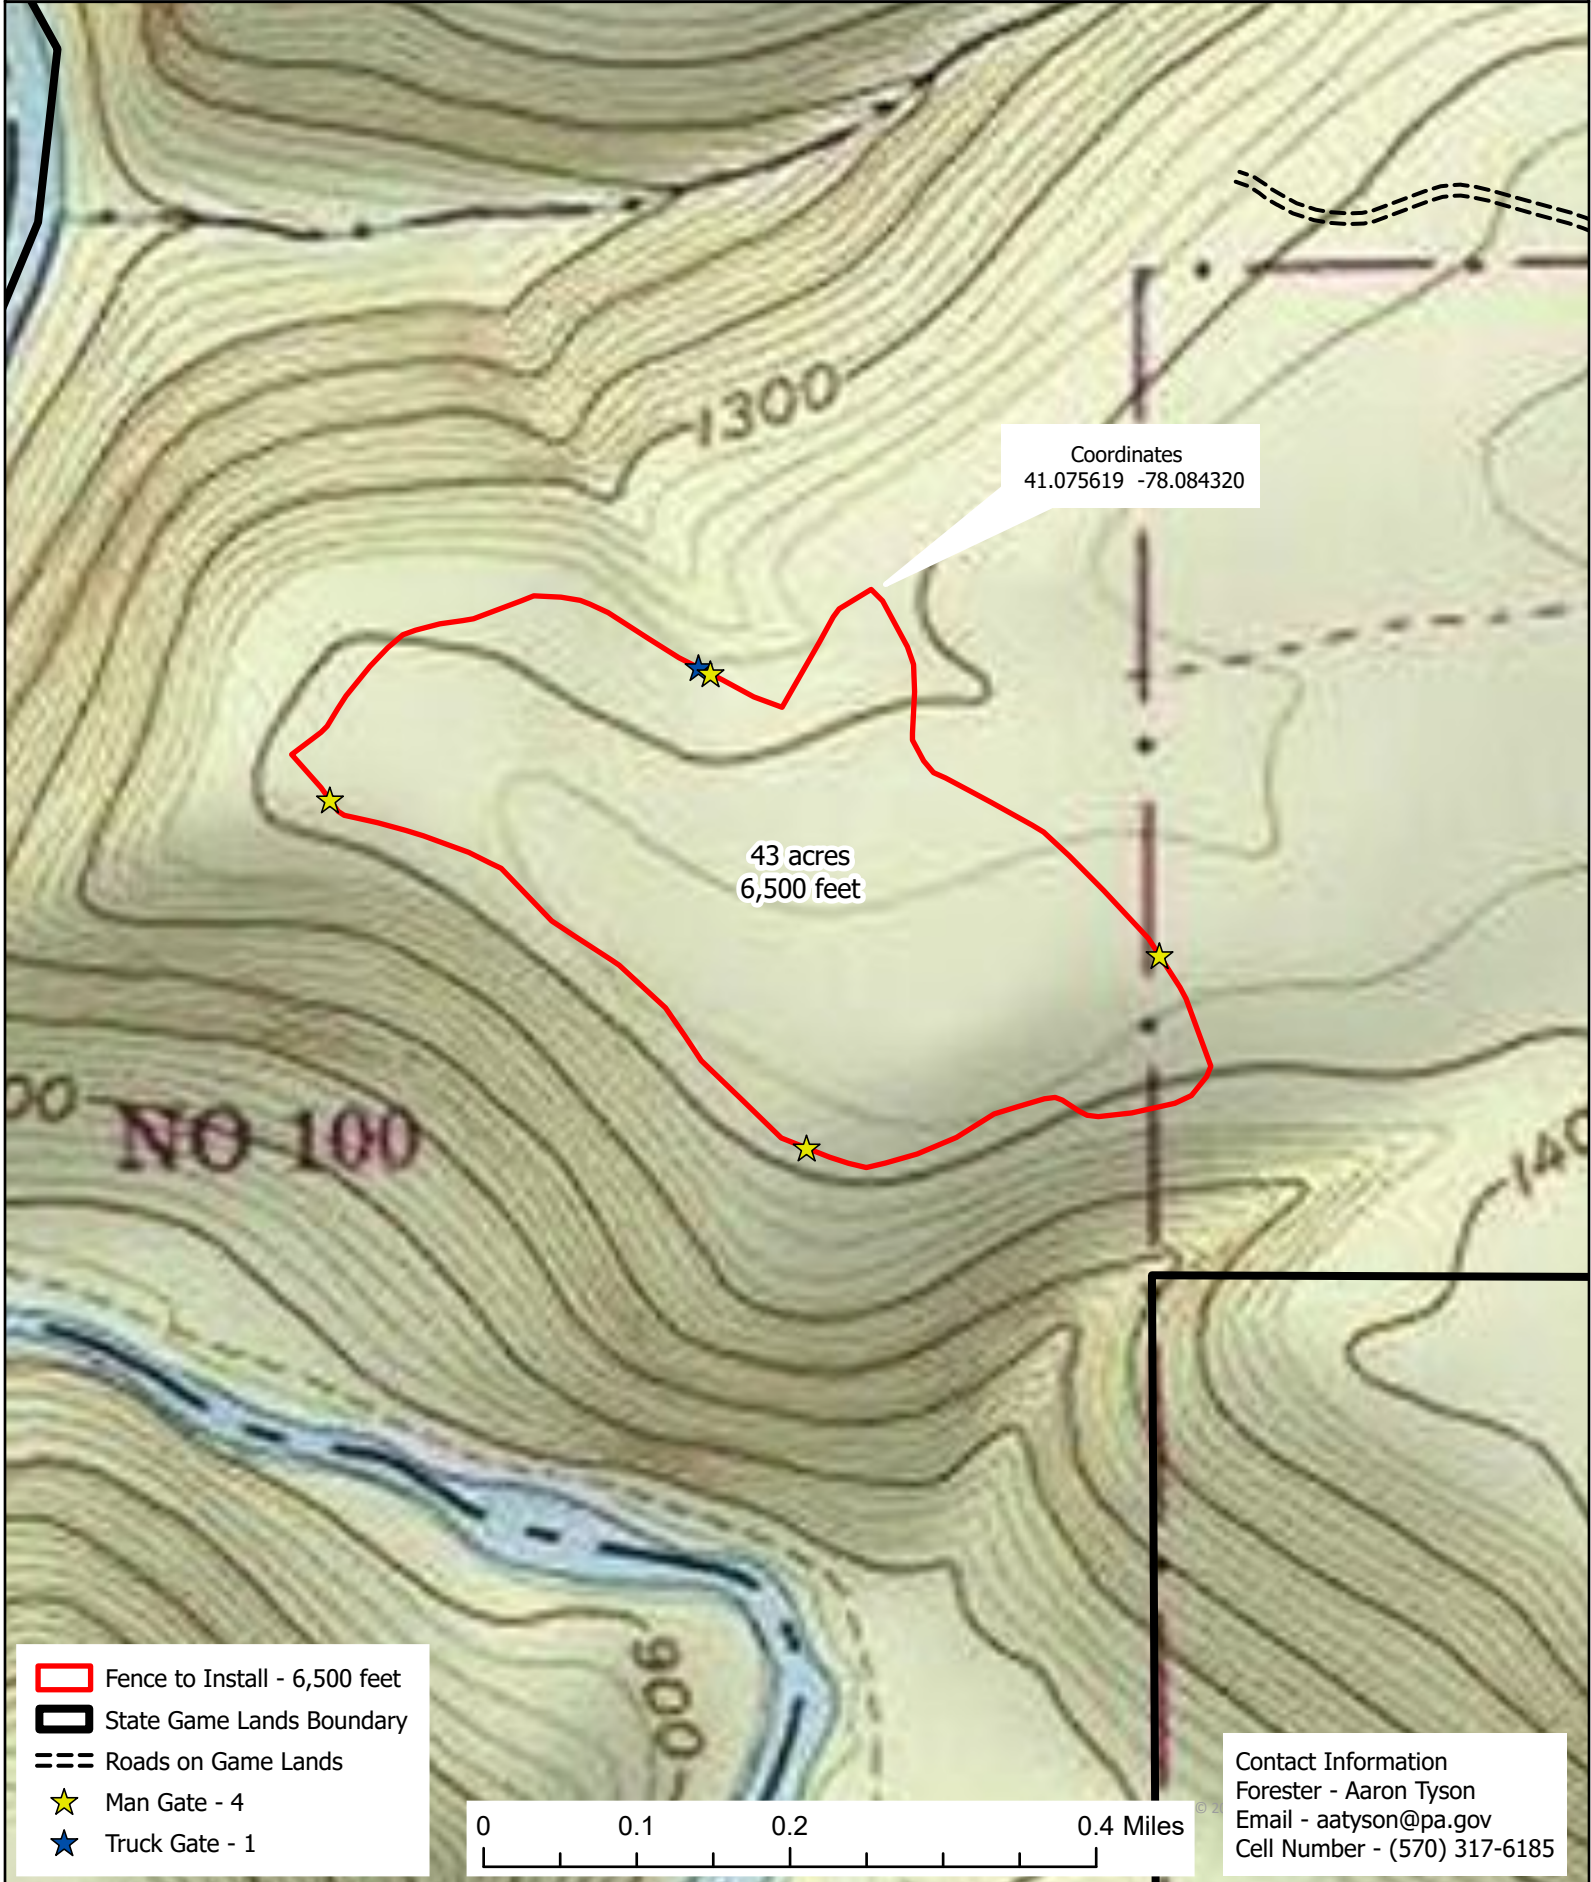

Redlick Run Fence Project

State Game Land 100, Centre County, Burnside Township