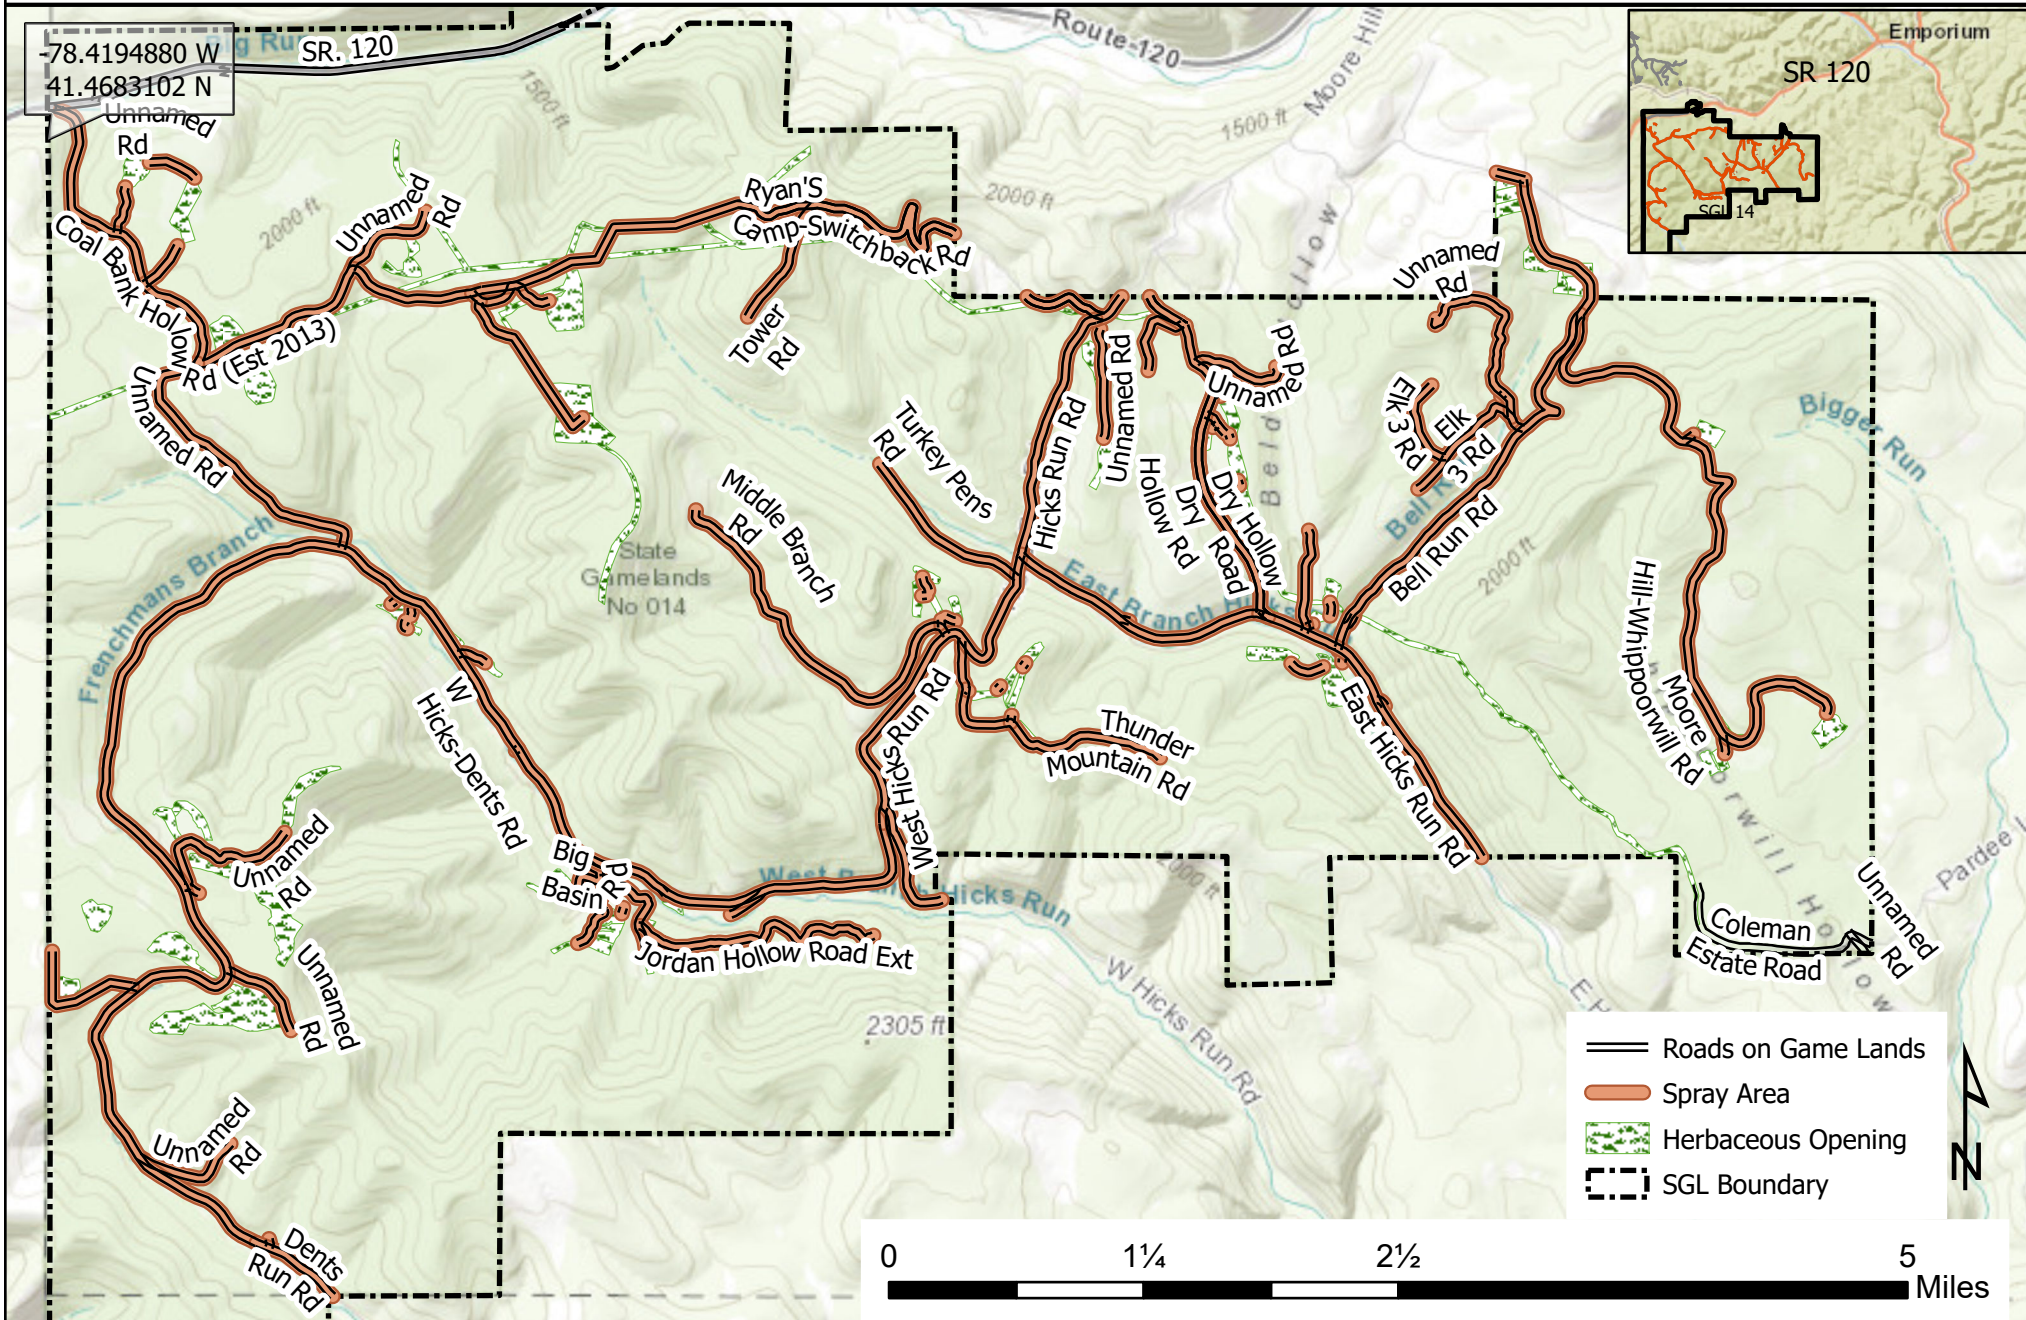

SGL # 014 Herbicide Stiltgrass

Shippen Township

Cameron County

357 Acres

SGL # 034 Herbicide Stiltgrass

Benezette Township Elk County
Girard Township Clearfield County

120 Acres

SGL # 034 Herbicide West Stiltgrass

Jay Township Elk County

25 Acres