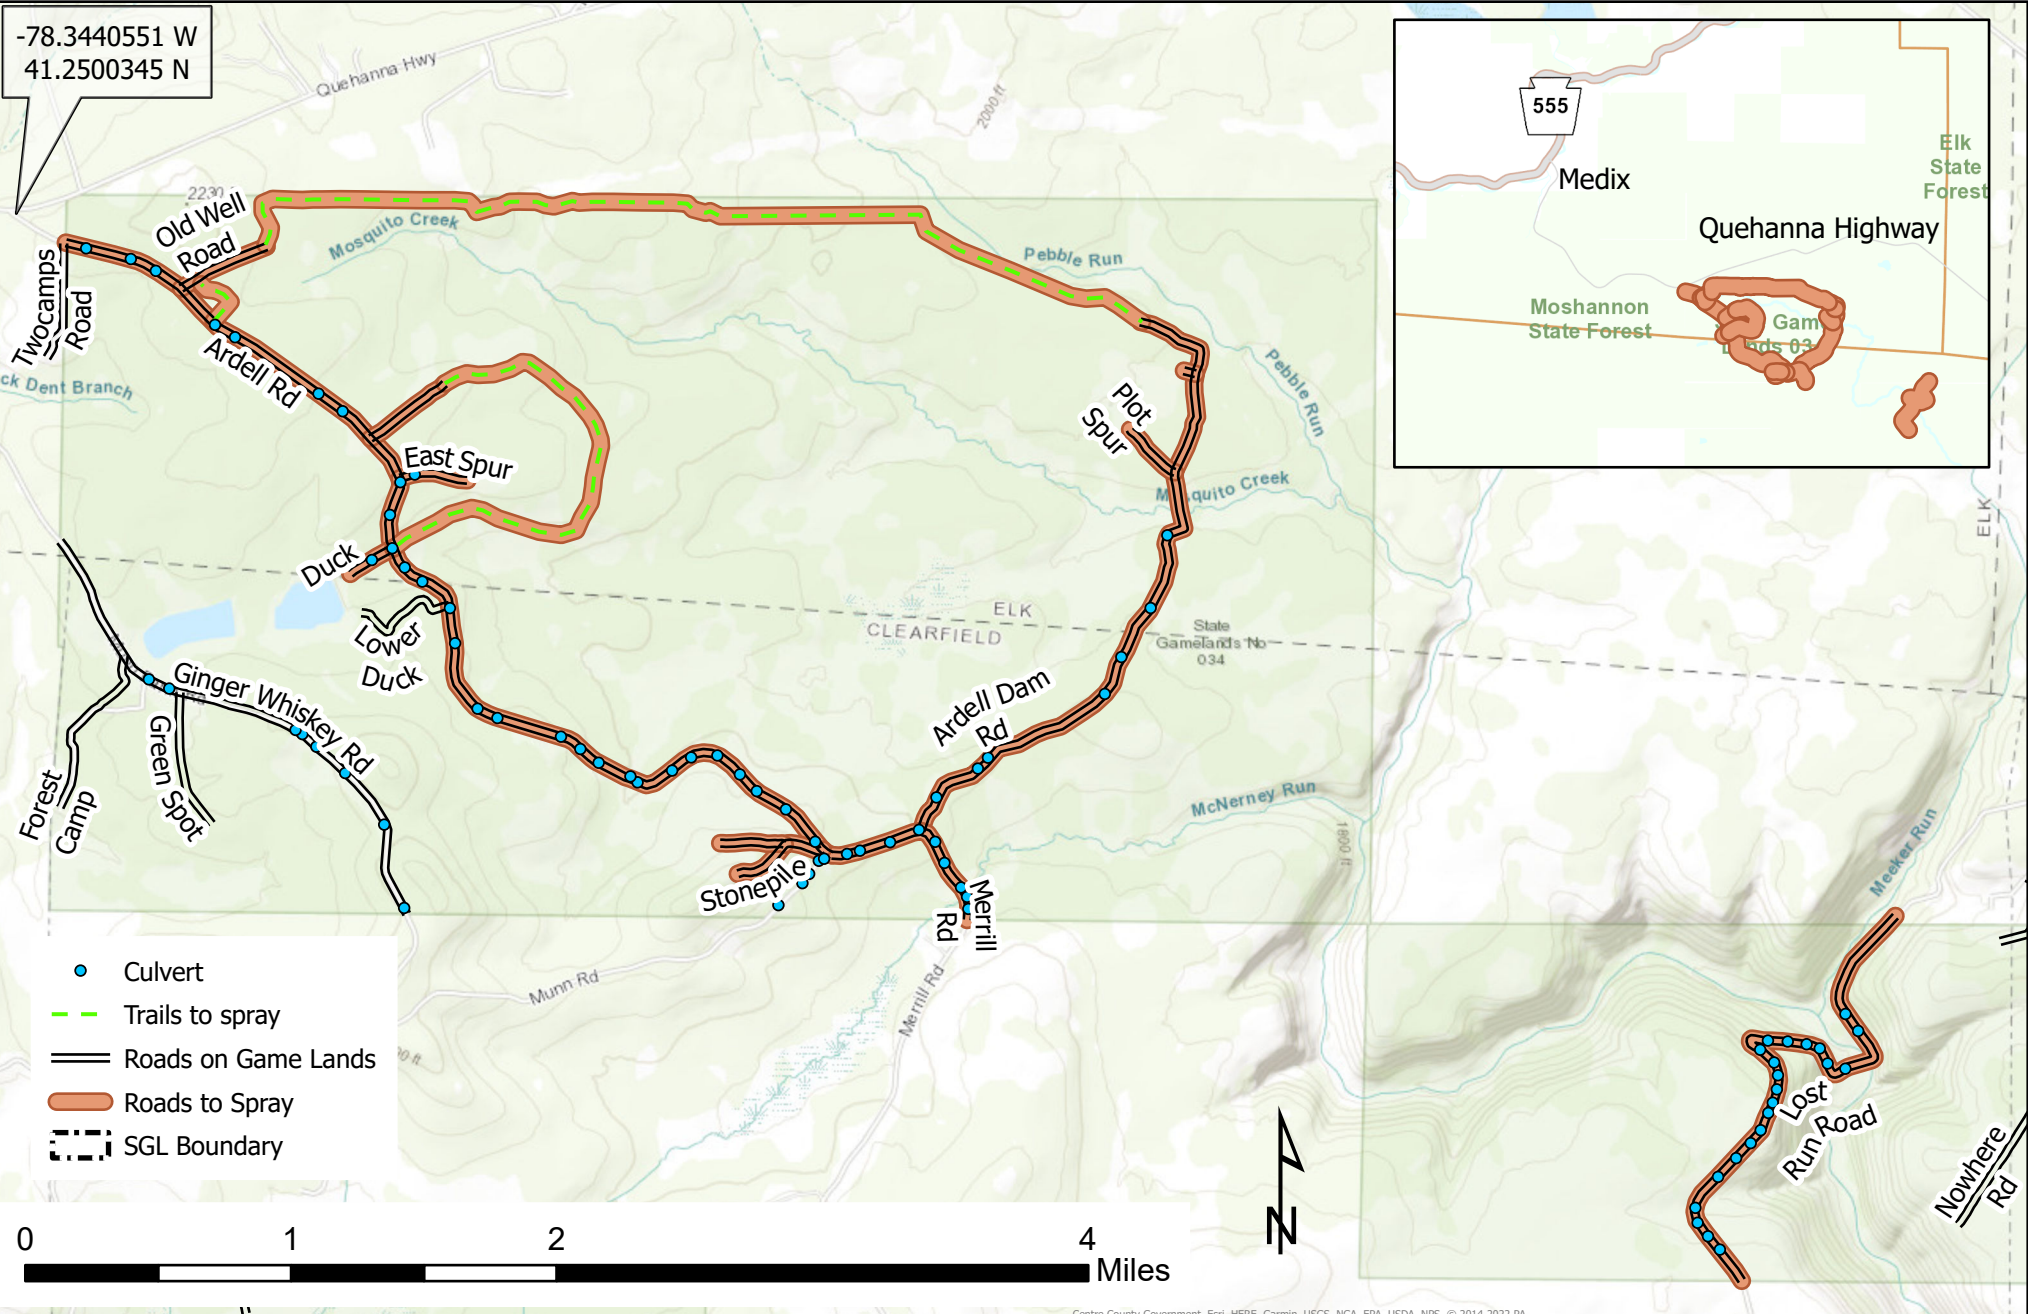

SGL # 014 Herbicide Stiltgrass

Shippen Township

Cameron County

357 Acres

SGL # 034 Herbicide Stiltgrass

Benezette Township Elk County
Girard Township Clearfield County

120 Acres

SGL # 034 Herbicide West Stiltgrass

Jay Township Elk County

25 Acres