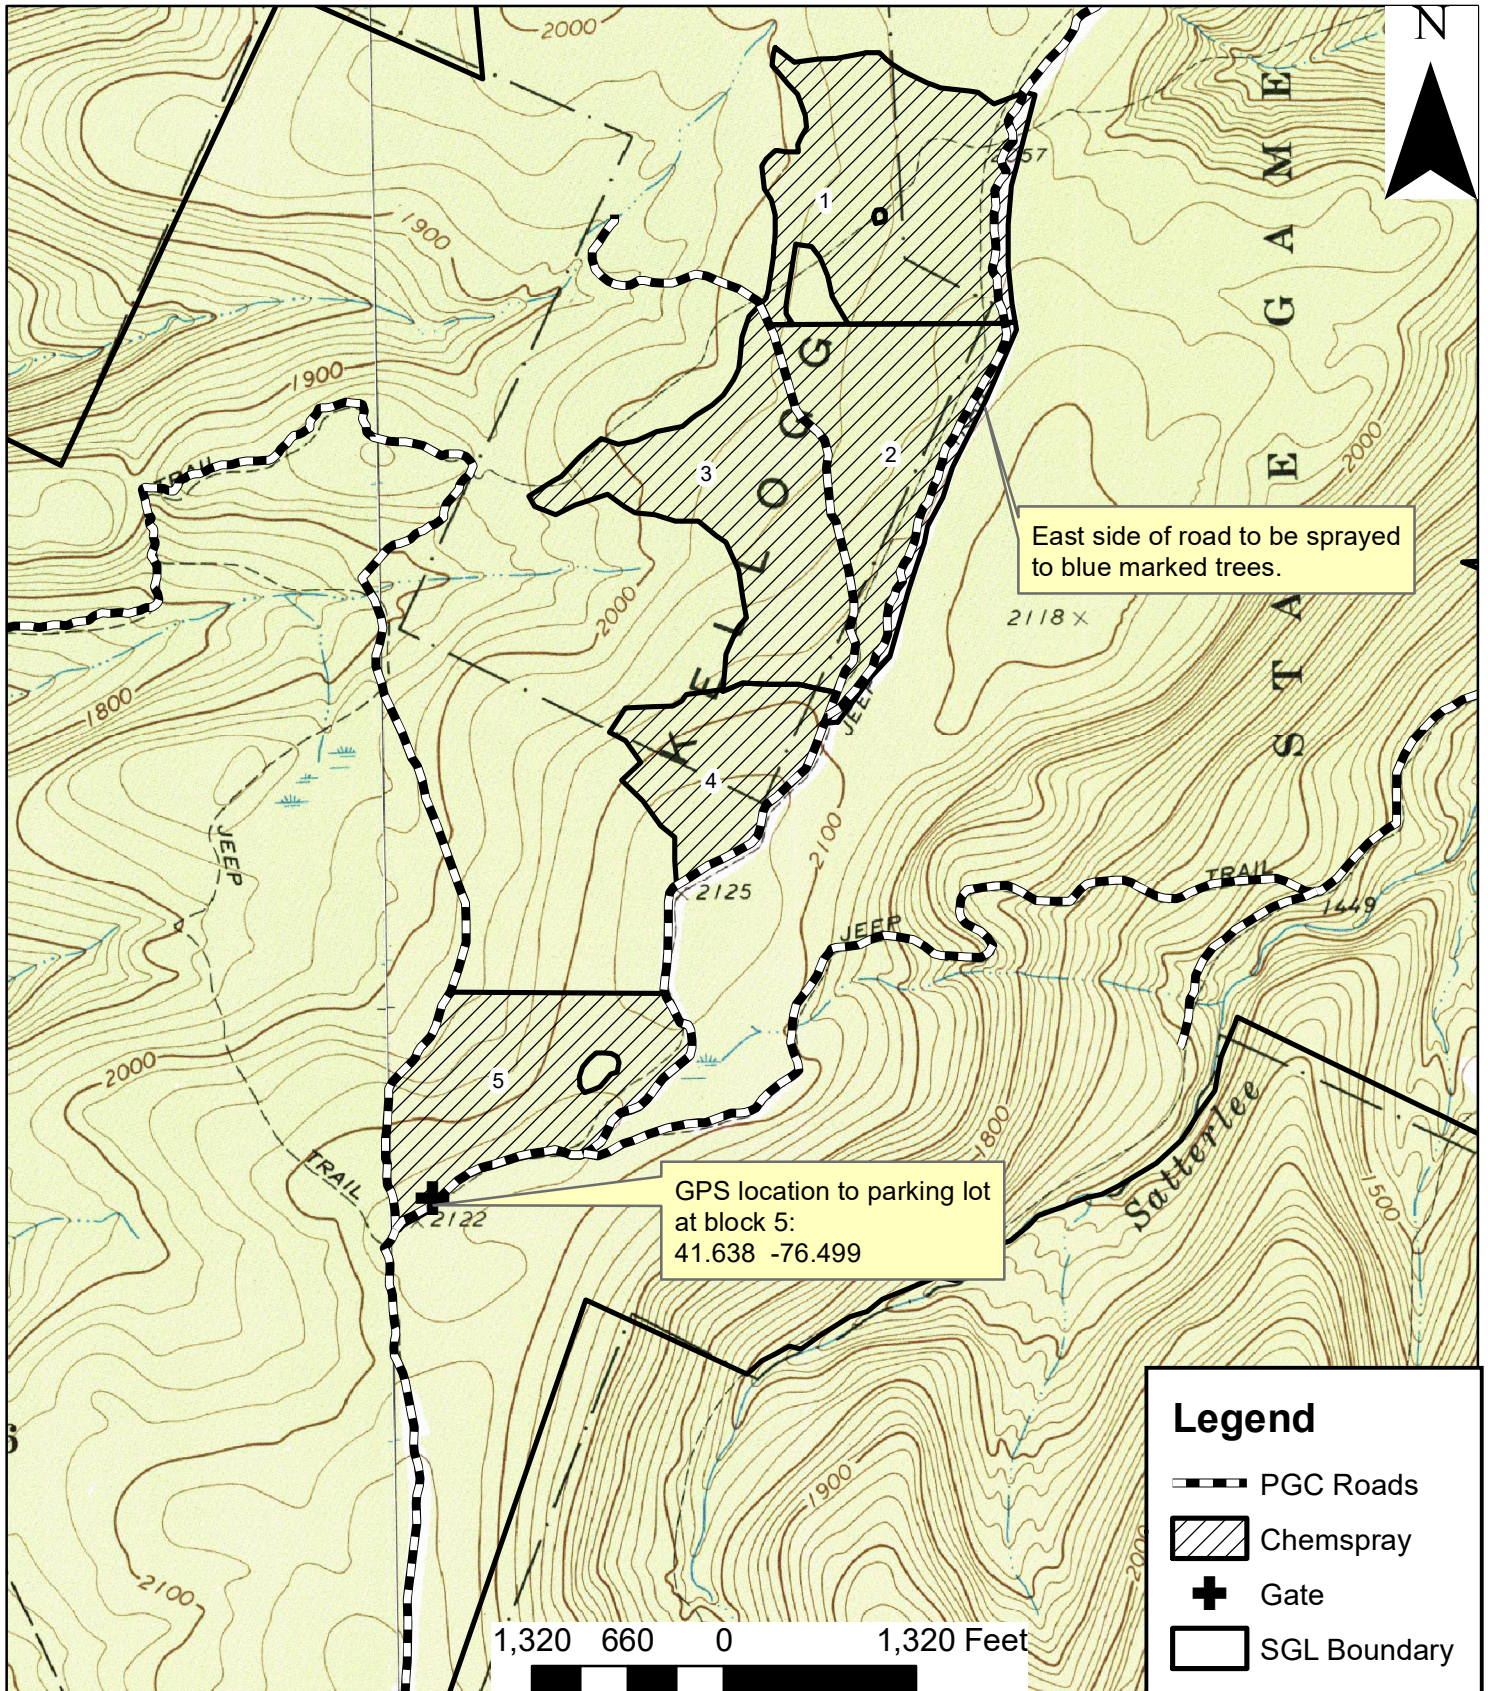

Bradford County
Monroe Township
SGL 36
Forester: Barclay

Hacksaw Herbicide SGL 36

Block 1: 61 Acres
Block 2: 47 Acres
Block 3: 52 Acres
Block 4: 28 Acres
Block 5: 47 Acres
Total: 235 Acres

Legend

- ⊕ Gate
- Landings To Spray
- +— PGC Roads
- ▬ Roads To Spray
- ==== Township Roads
- SGL Boundary

SGL 289
Herbicide Map
Bradford County
West Burlington Township

Block 1: 6 Acres

Spray road surfaces, ditches,
widen areas, and old landings.

Possible Water Source.

GPS Location to PGC Gate.
41.78 -76.636

0 660 1,320 2,640 Feet