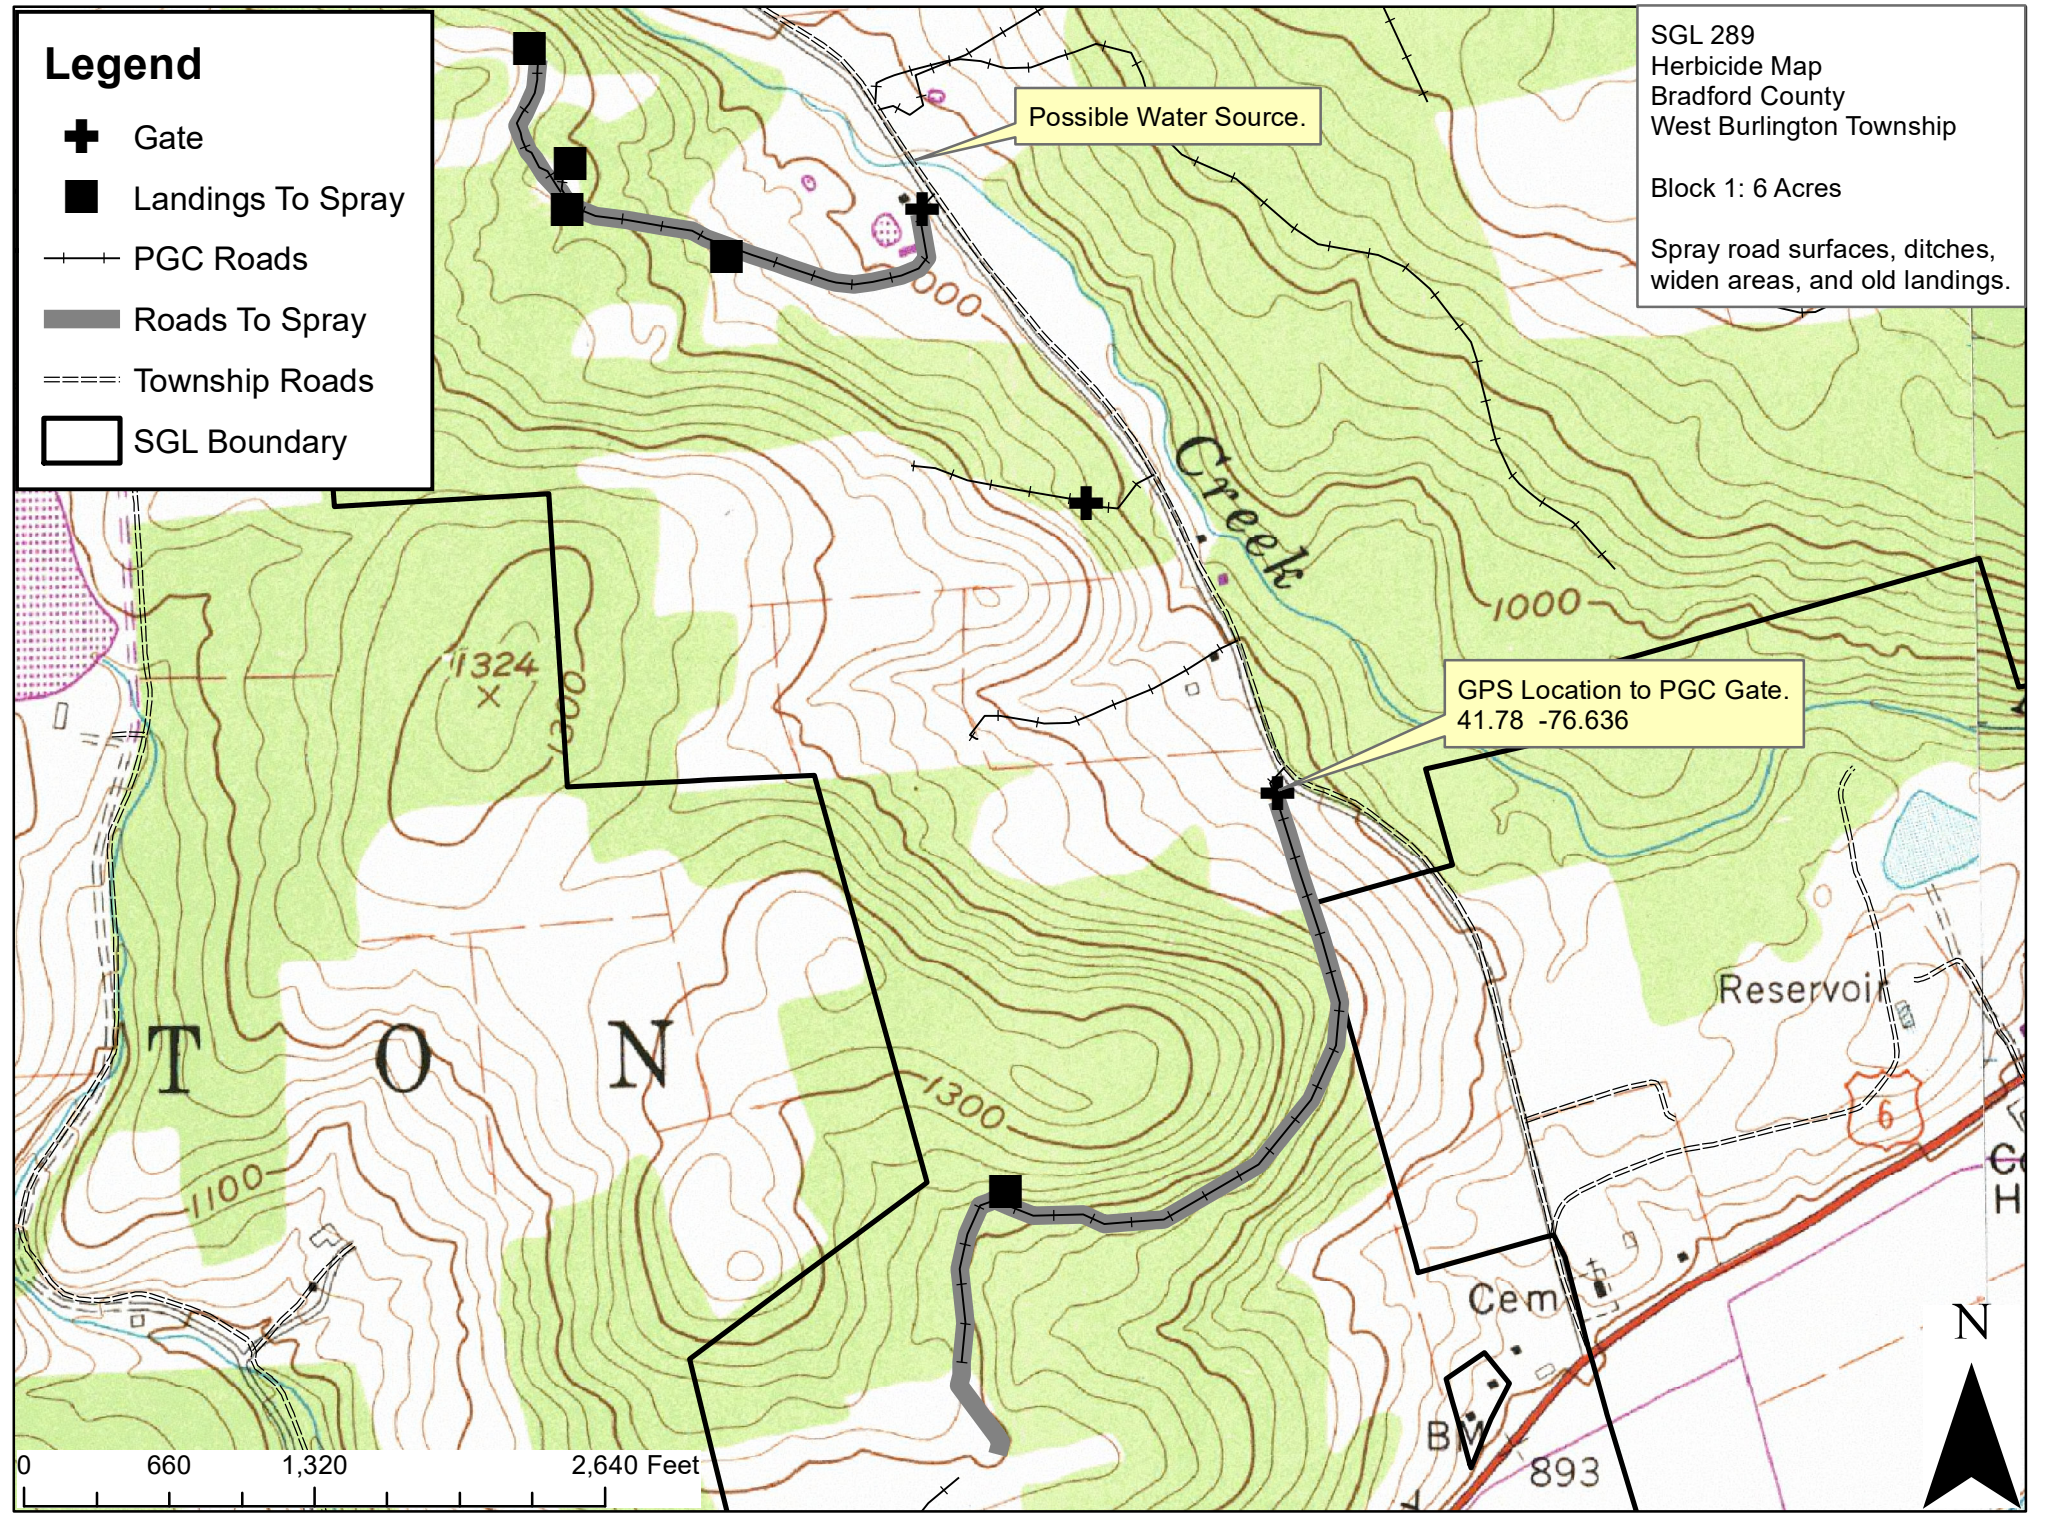

Bradford County
Monroe Township
SGL 36
Forester: Barclay

Hacksaw Herbicide SGL 36

Block 1: 61 Acres
Block 2: 47 Acres
Block 3: 52 Acres
Block 4: 28 Acres
Block 5: 47 Acres
Total: 235 Acres

Legend

- ⊕ Gate
- Landings To Spray
- +— PGC Roads
- ▬ Roads To Spray
- ==== Township Roads
- SGL Boundary

SGL 289
Herbicide Map
Bradford County
West Burlington Township

Block 1: 6 Acres

Spray road surfaces, ditches,
widen areas, and old landings.

Possible Water Source.

GPS Location to PGC Gate.
41.78 -76.636

0 660 1,320 2,640 Feet