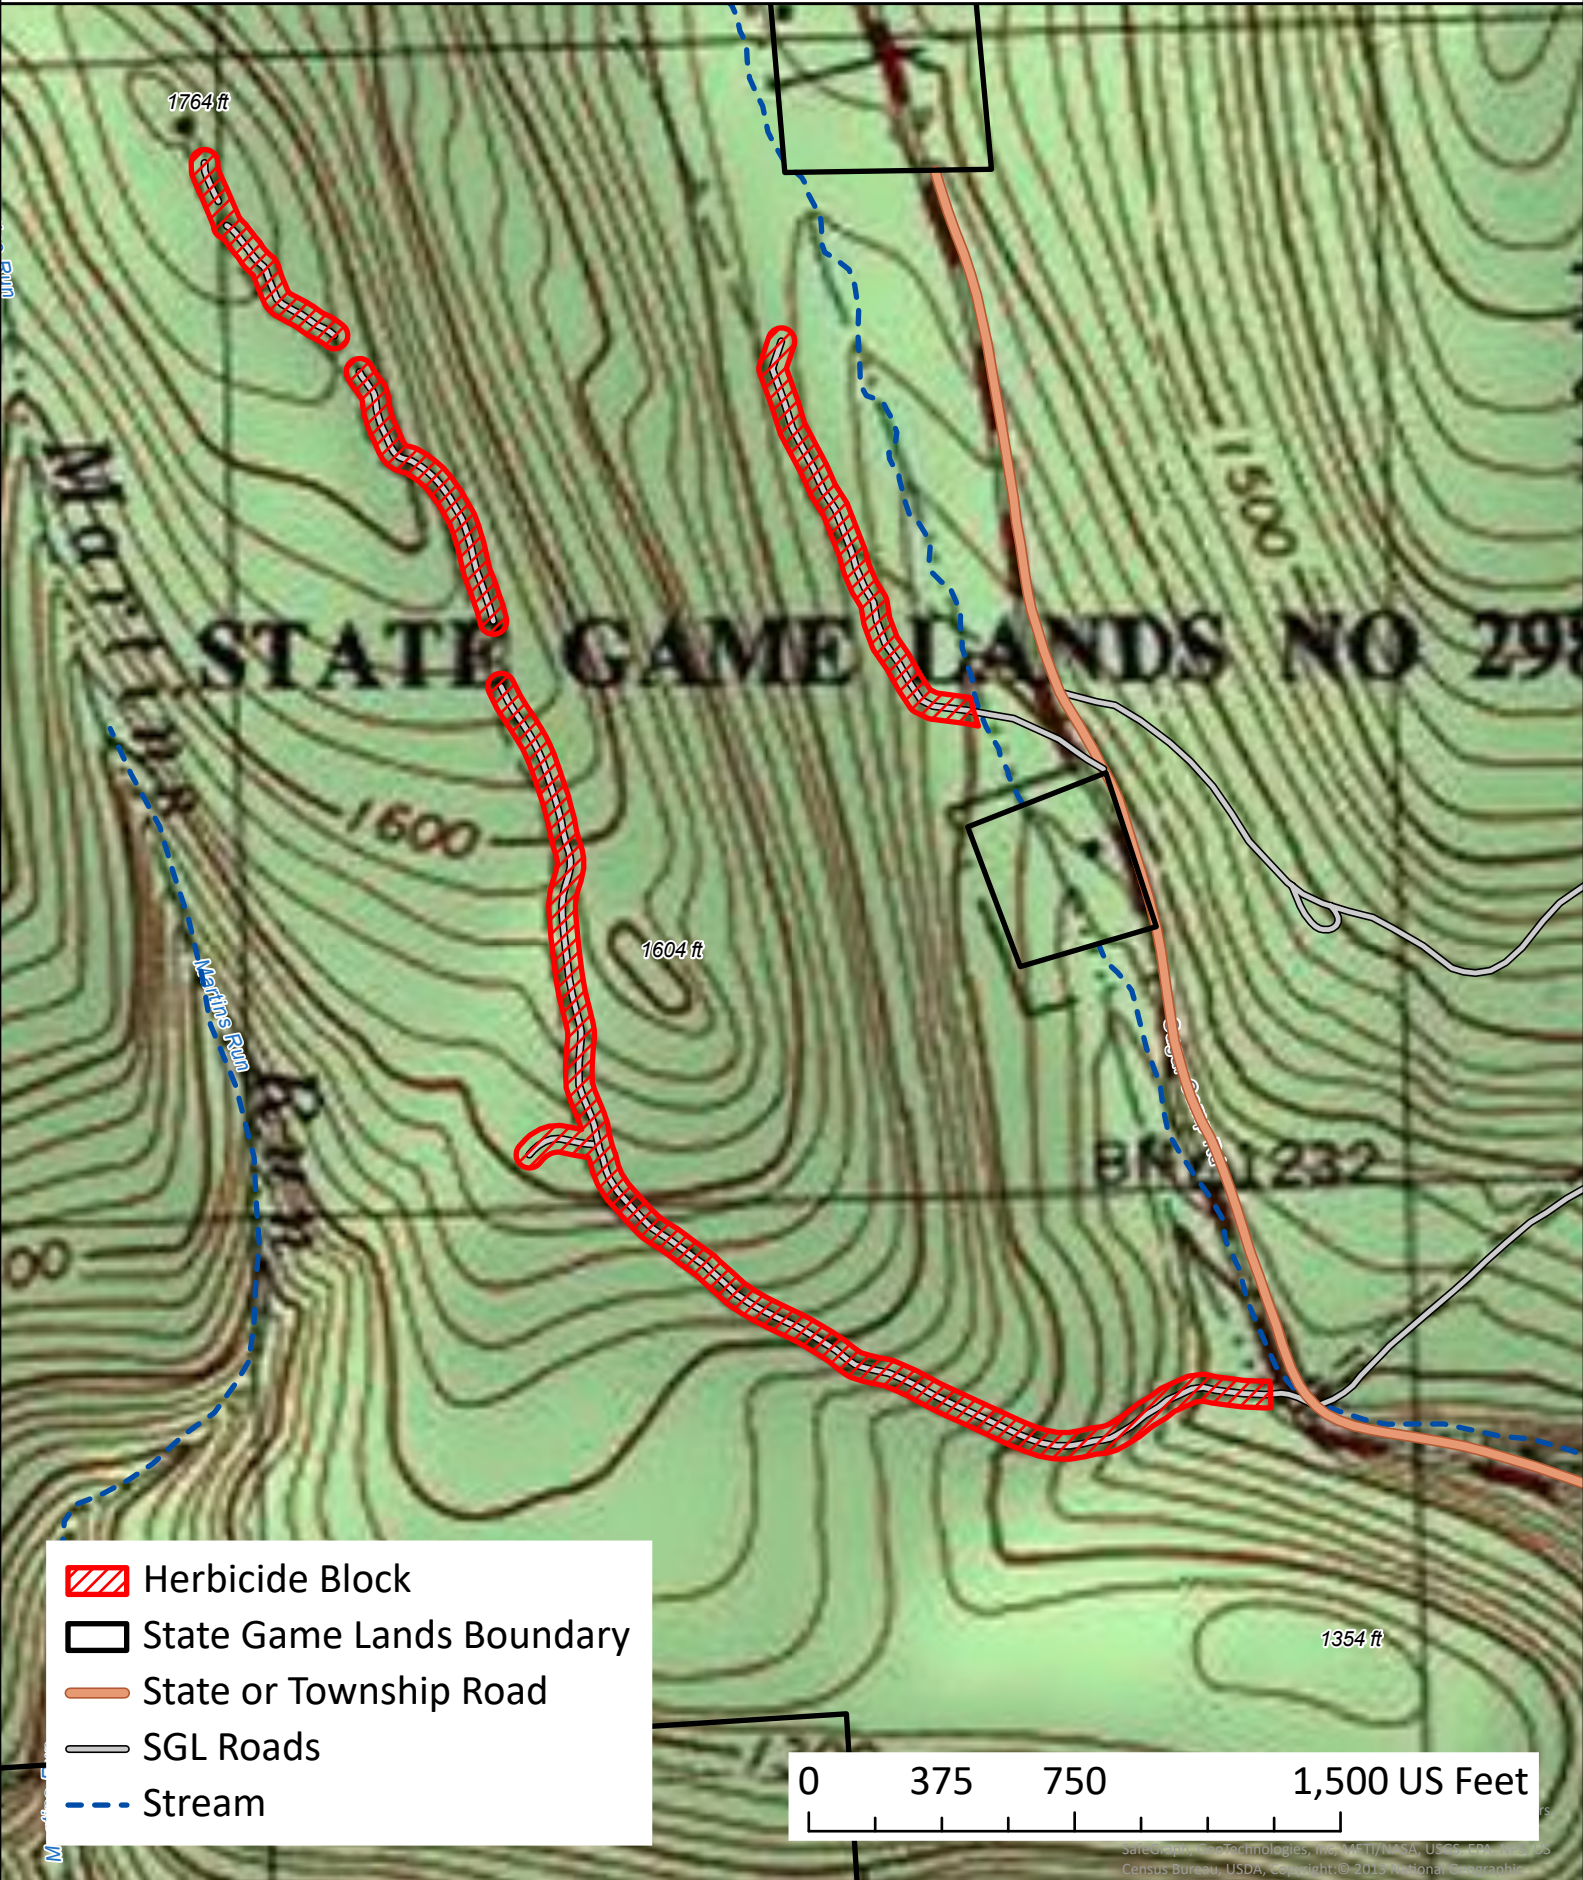

Broadcast Spray 10 Acres

State Game Land #89, Clinton County, Colebrook Township

-  Herbicide Block
-  State Game Lands Boundary
-  SGL Roads
-  Stream

Map data provided by Esri, DeLorme, Garmin, IGN, Intermap, iPC, NITEL, NOAA, USGS, EPA, NPS, US Census Bureau, USGS, AeroGRID, IGN, Esri, Swire, USGS, NGA, NASA

Oak Iron Stiltgrass

Broadcast Spray 15 Acres

State Game Land #92, Centre County, Boggs Township

- Herbicide Block
- State Game Lands Boundary
- State or Township Road
- SGL Roads
- Stream

0 500 1,000 2,000 US Feet

Rose's Boot Stiltgrass

Broadcast Spray 11 Acres

State Game Land #298, Lycoming County, Gamble Township

- Herbicide Block
- State Game Lands Boundary
- State or Township Road
- SGL Roads
- Stream

Spanish Queen Stiltgrass

Broadcast Spray 5 Acres

State Game Land #89, Clinton County, Colebrook Township

-  Herbicide Block
-  State Game Lands Boundary
-  SGL Roads
-  Stream

Hancock Stiltgrass

Broadcast Spray 29 Acres

State Game Land #295, Clinton County, Porter Township