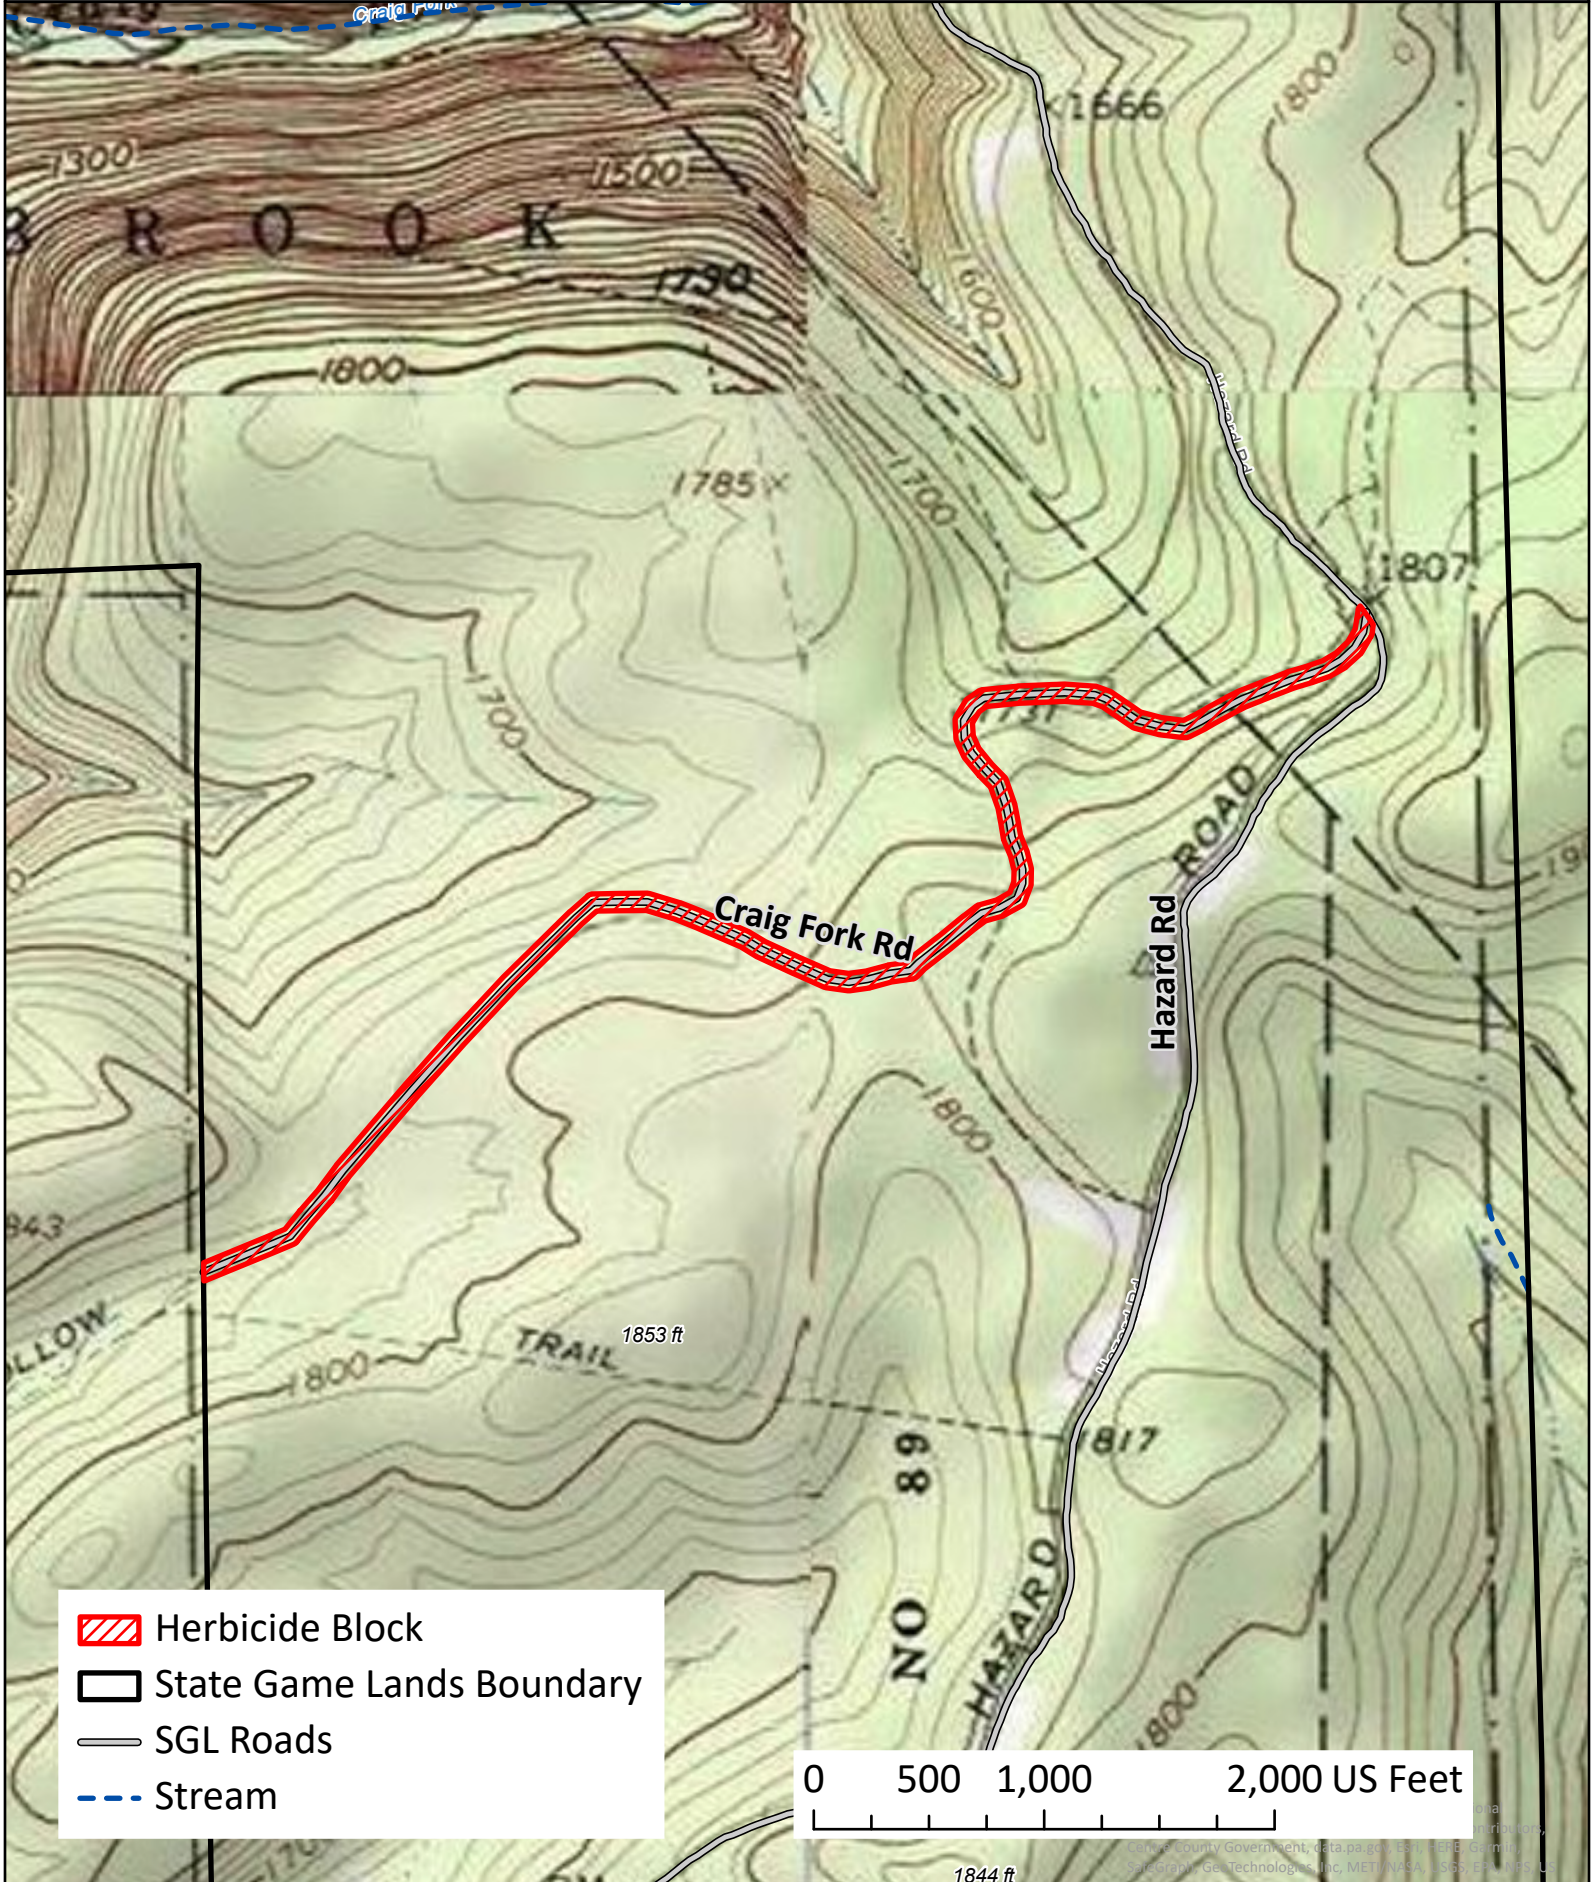

Craig Fork Stiltgrass

Broadcast Spray 13 Acres

State Game Land #89, Clinton County, Colebrook Township

-  Herbicide Block
-  State Game Lands Boundary
-  SGL Roads
-  Stream

0 500 1,000 2,000 US Feet

Guapo Stiltgrass

Broadcast Spray 10 Acres

State Game Land #89, Clinton County, Colebrook Township

-  Herbicide Block
-  State Game Lands Boundary
-  SGL Roads
-  Stream

Map data provided by Esri, DeLorme, Garmin, IGN, Intermap, iPC, NITEL, NOAA, USGS, EPA, NPS, US Census Bureau, USGS, AeroGRID, IGN, Esri, Swire, USGS, NGA, NASA

Rose's Boot Stiltgrass

Broadcast Spray 11 Acres

State Game Land #298, Lycoming County, Gamble Township

- Herbicide Block
- State Game Lands Boundary
- State or Township Road
- SGL Roads
- Stream

Spanish Queen Stiltgrass

Broadcast Spray 5 Acres

State Game Land #89, Clinton County, Colebrook Township

-  Herbicide Block
-  State Game Lands Boundary
-  SGL Roads
-  Stream

Hancock Stiltgrass

Broadcast Spray 29 Acres

State Game Land #295, Clinton County, Porter Township