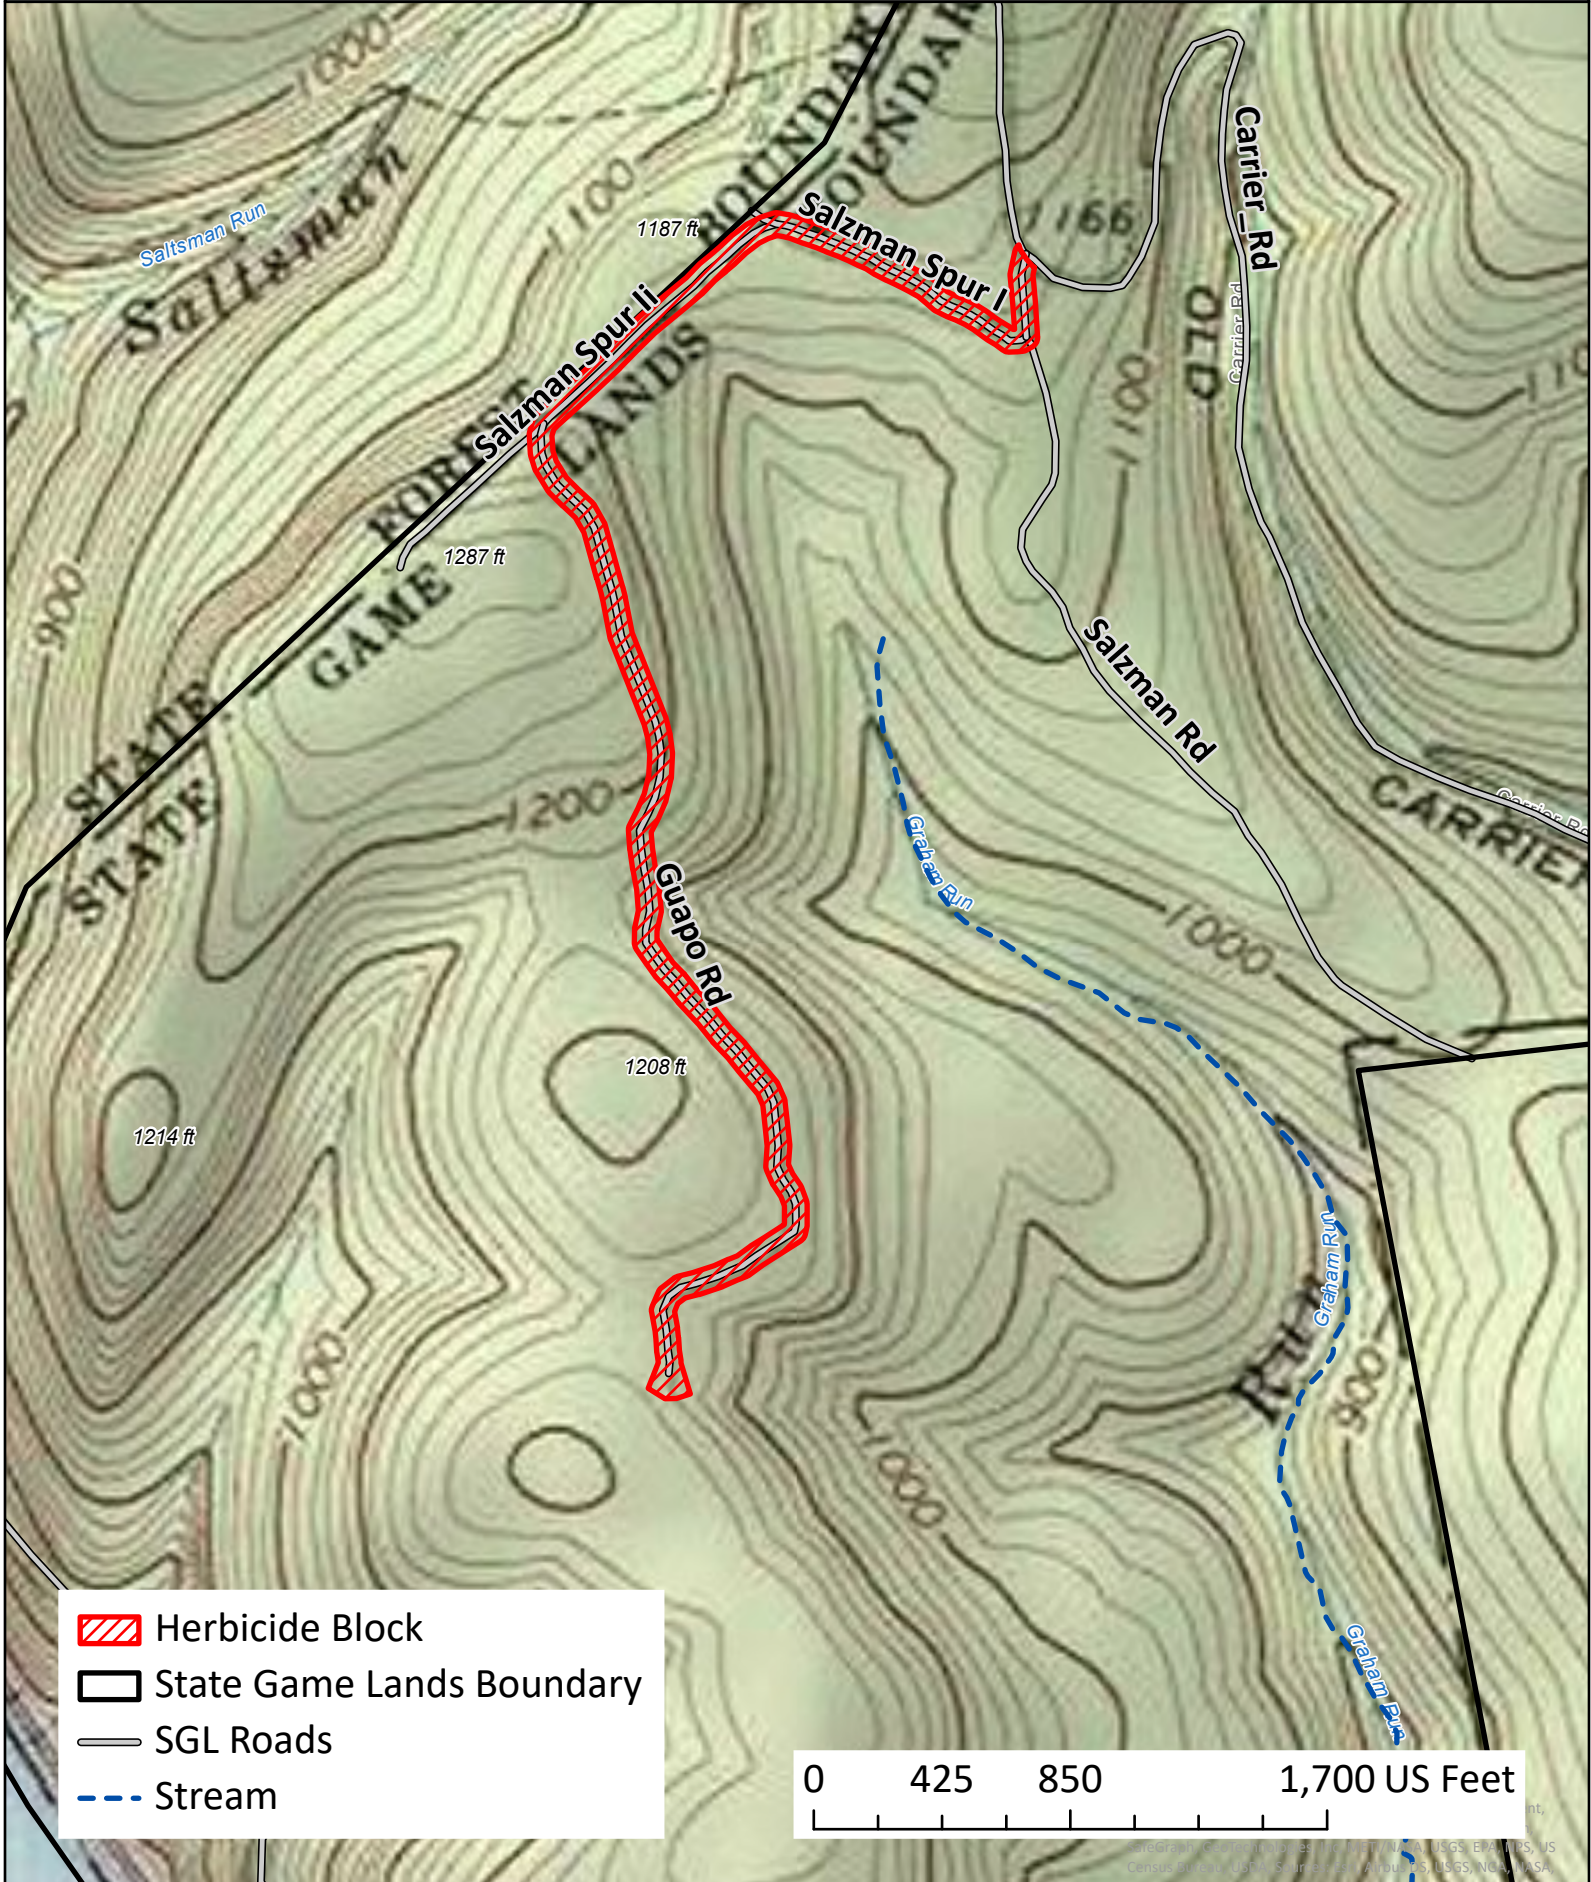

Craig Fork Stiltgrass

Broadcast Spray 13 Acres

State Game Land #89, Clinton County, Colebrook Township

-  Herbicide Block
-  State Game Lands Boundary
-  SGL Roads
-  Stream

0 500 1,000 2,000 US Feet

Guapo Stiltgrass

Broadcast Spray 10 Acres

State Game Land #89, Clinton County, Colebrook Township

-  Herbicide Block
-  State Game Lands Boundary
-  SGL Roads
-  Stream

Map data provided by Esri, DeLorme, Garmin, IGN, Intermap, iPC, NITEL, NOAA, USGS, EPA, NPS, US Census Bureau, USGS, AeroGRID, IGN, Esri, Swire, USGS, NGA, NASA

Rose's Boot Stiltgrass

Broadcast Spray 11 Acres

State Game Land #298, Lycoming County, Gamble Township

- Herbicide Block
- State Game Lands Boundary
- State or Township Road
- SGL Roads
- Stream

Spanish Queen Stiltgrass

Broadcast Spray 5 Acres

State Game Land #89, Clinton County, Colebrook Township

-  Herbicide Block
-  State Game Lands Boundary
-  SGL Roads
-  Stream

Hancock Stiltgrass

Broadcast Spray 29 Acres

State Game Land #295, Clinton County, Porter Township