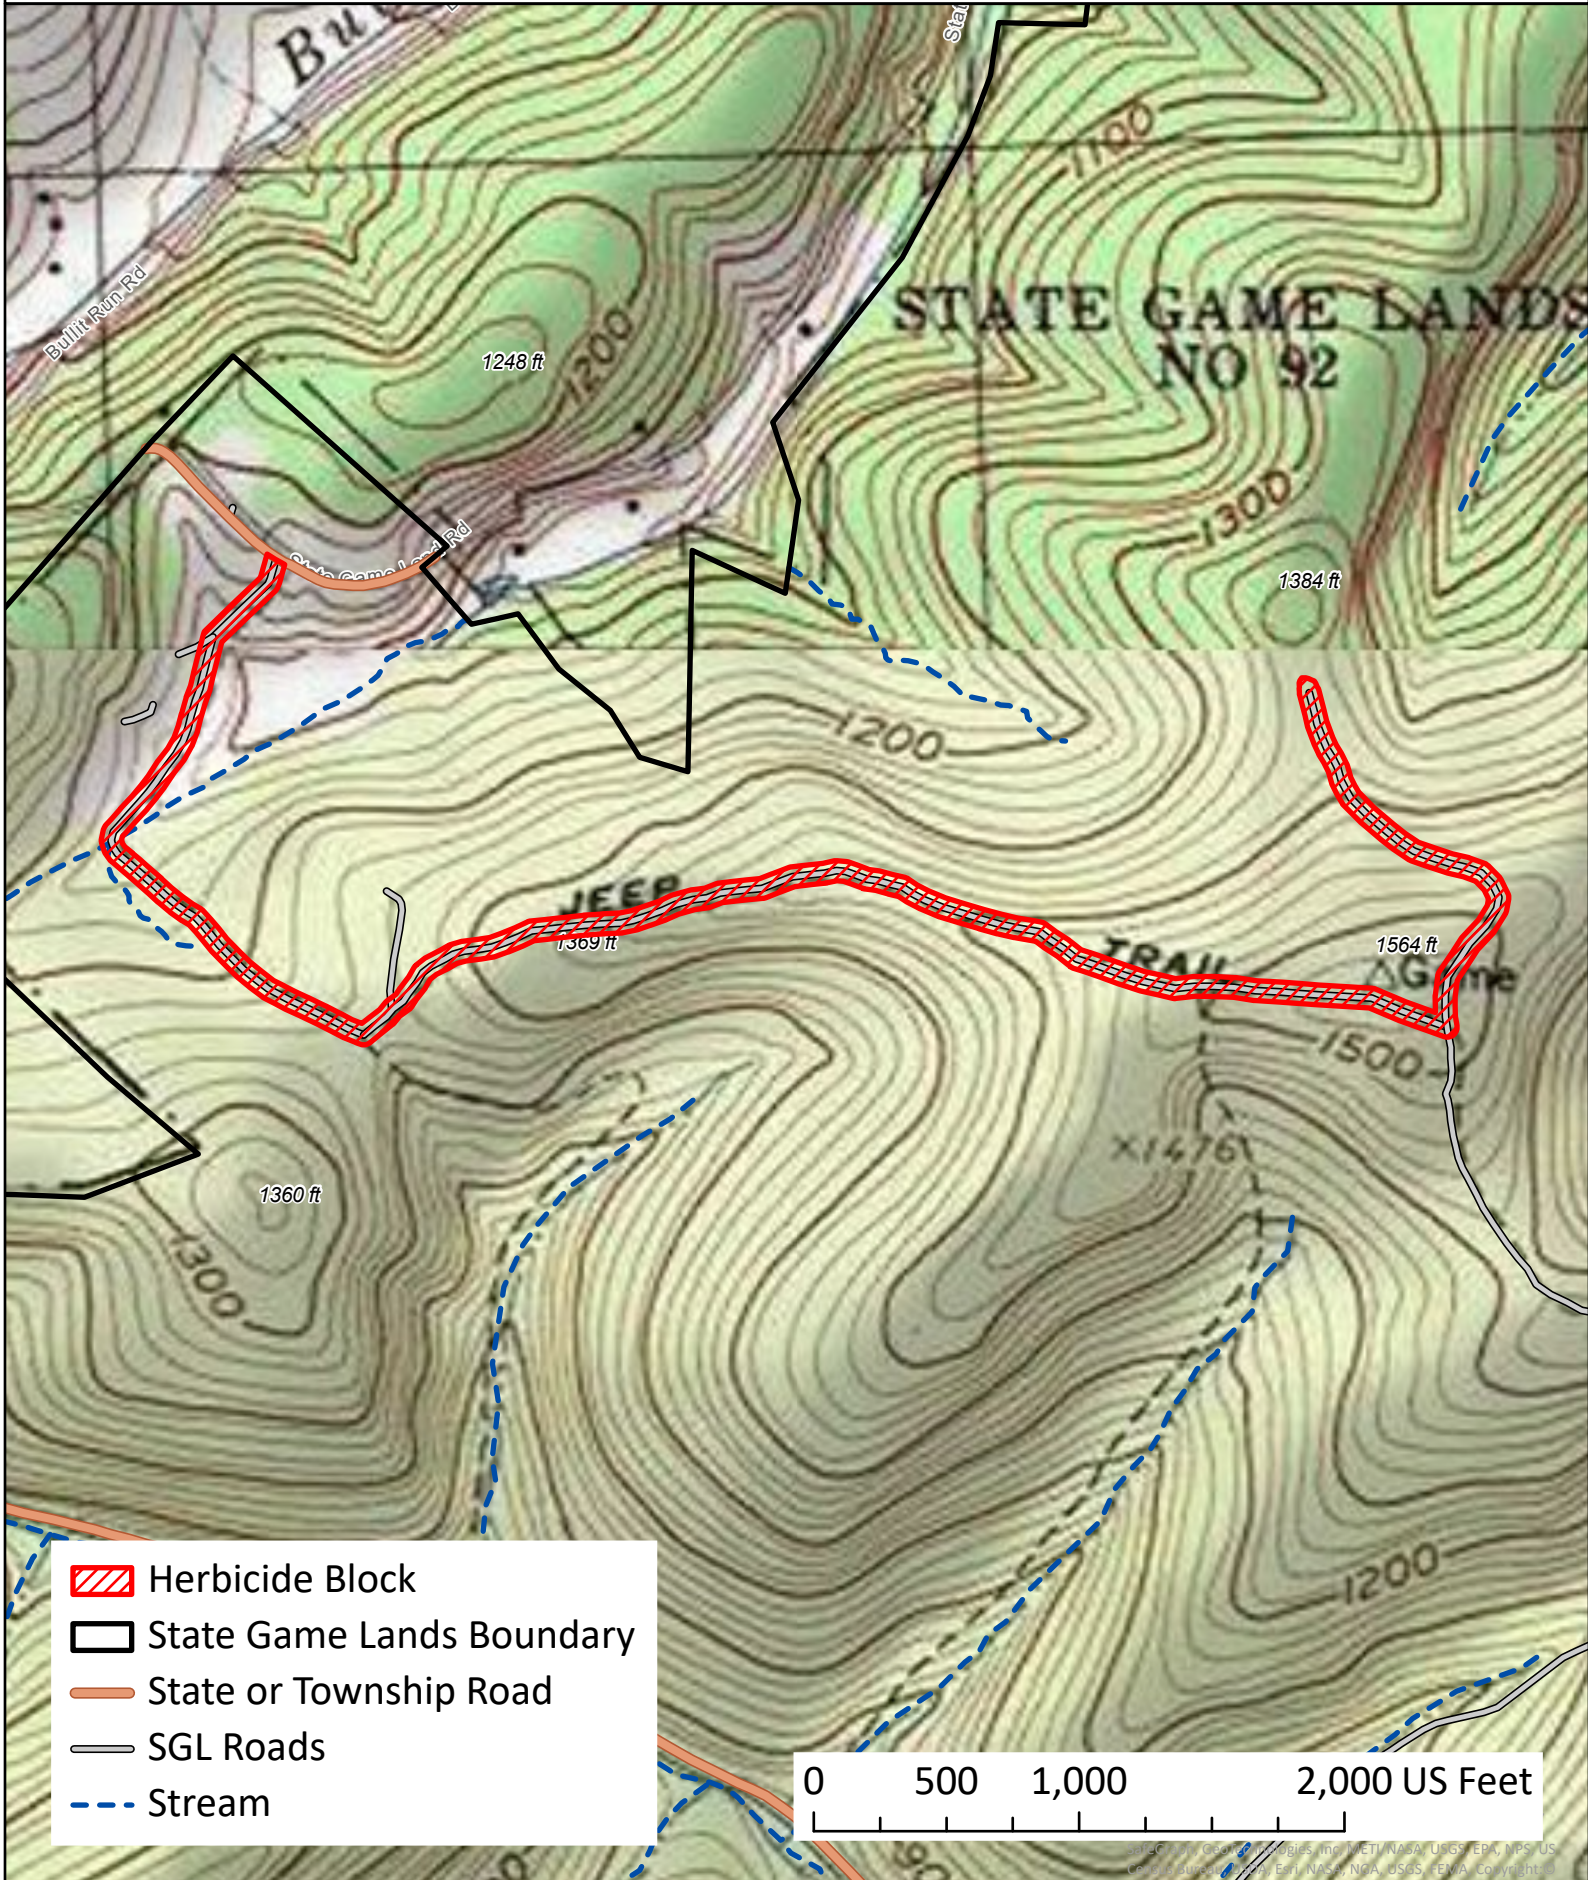

Broadcast Spray 10 Acres

State Game Land #89, Clinton County, Colebrook Township

-  Herbicide Block
-  State Game Lands Boundary
-  SGL Roads
-  Stream

Map data provided by Esri, DeLorme, Garmin, IGN, Intermap, iPC, NITEL, NOAA, USGS, EPA, NPS, US Census Bureau, USGS, AeroGRID, IGN, Esri, Swire, USGS, NGA, NASA

Oak Iron Stiltgrass

Broadcast Spray 15 Acres

State Game Land #92, Centre County, Boggs Township

- Herbicide Block
- State Game Lands Boundary
- State or Township Road
- SGL Roads
- Stream

0 500 1,000 2,000 US Feet

Rose's Boot Stiltgrass

Broadcast Spray 11 Acres

State Game Land #298, Lycoming County, Gamble Township

- Herbicide Block
- State Game Lands Boundary
- State or Township Road
- SGL Roads
- Stream

Spanish Queen Stiltgrass

Broadcast Spray 5 Acres

State Game Land #89, Clinton County, Colebrook Township

-  Herbicide Block
-  State Game Lands Boundary
-  SGL Roads
-  Stream

Hancock Stiltgrass

Broadcast Spray 29 Acres

State Game Land #295, Clinton County, Porter Township