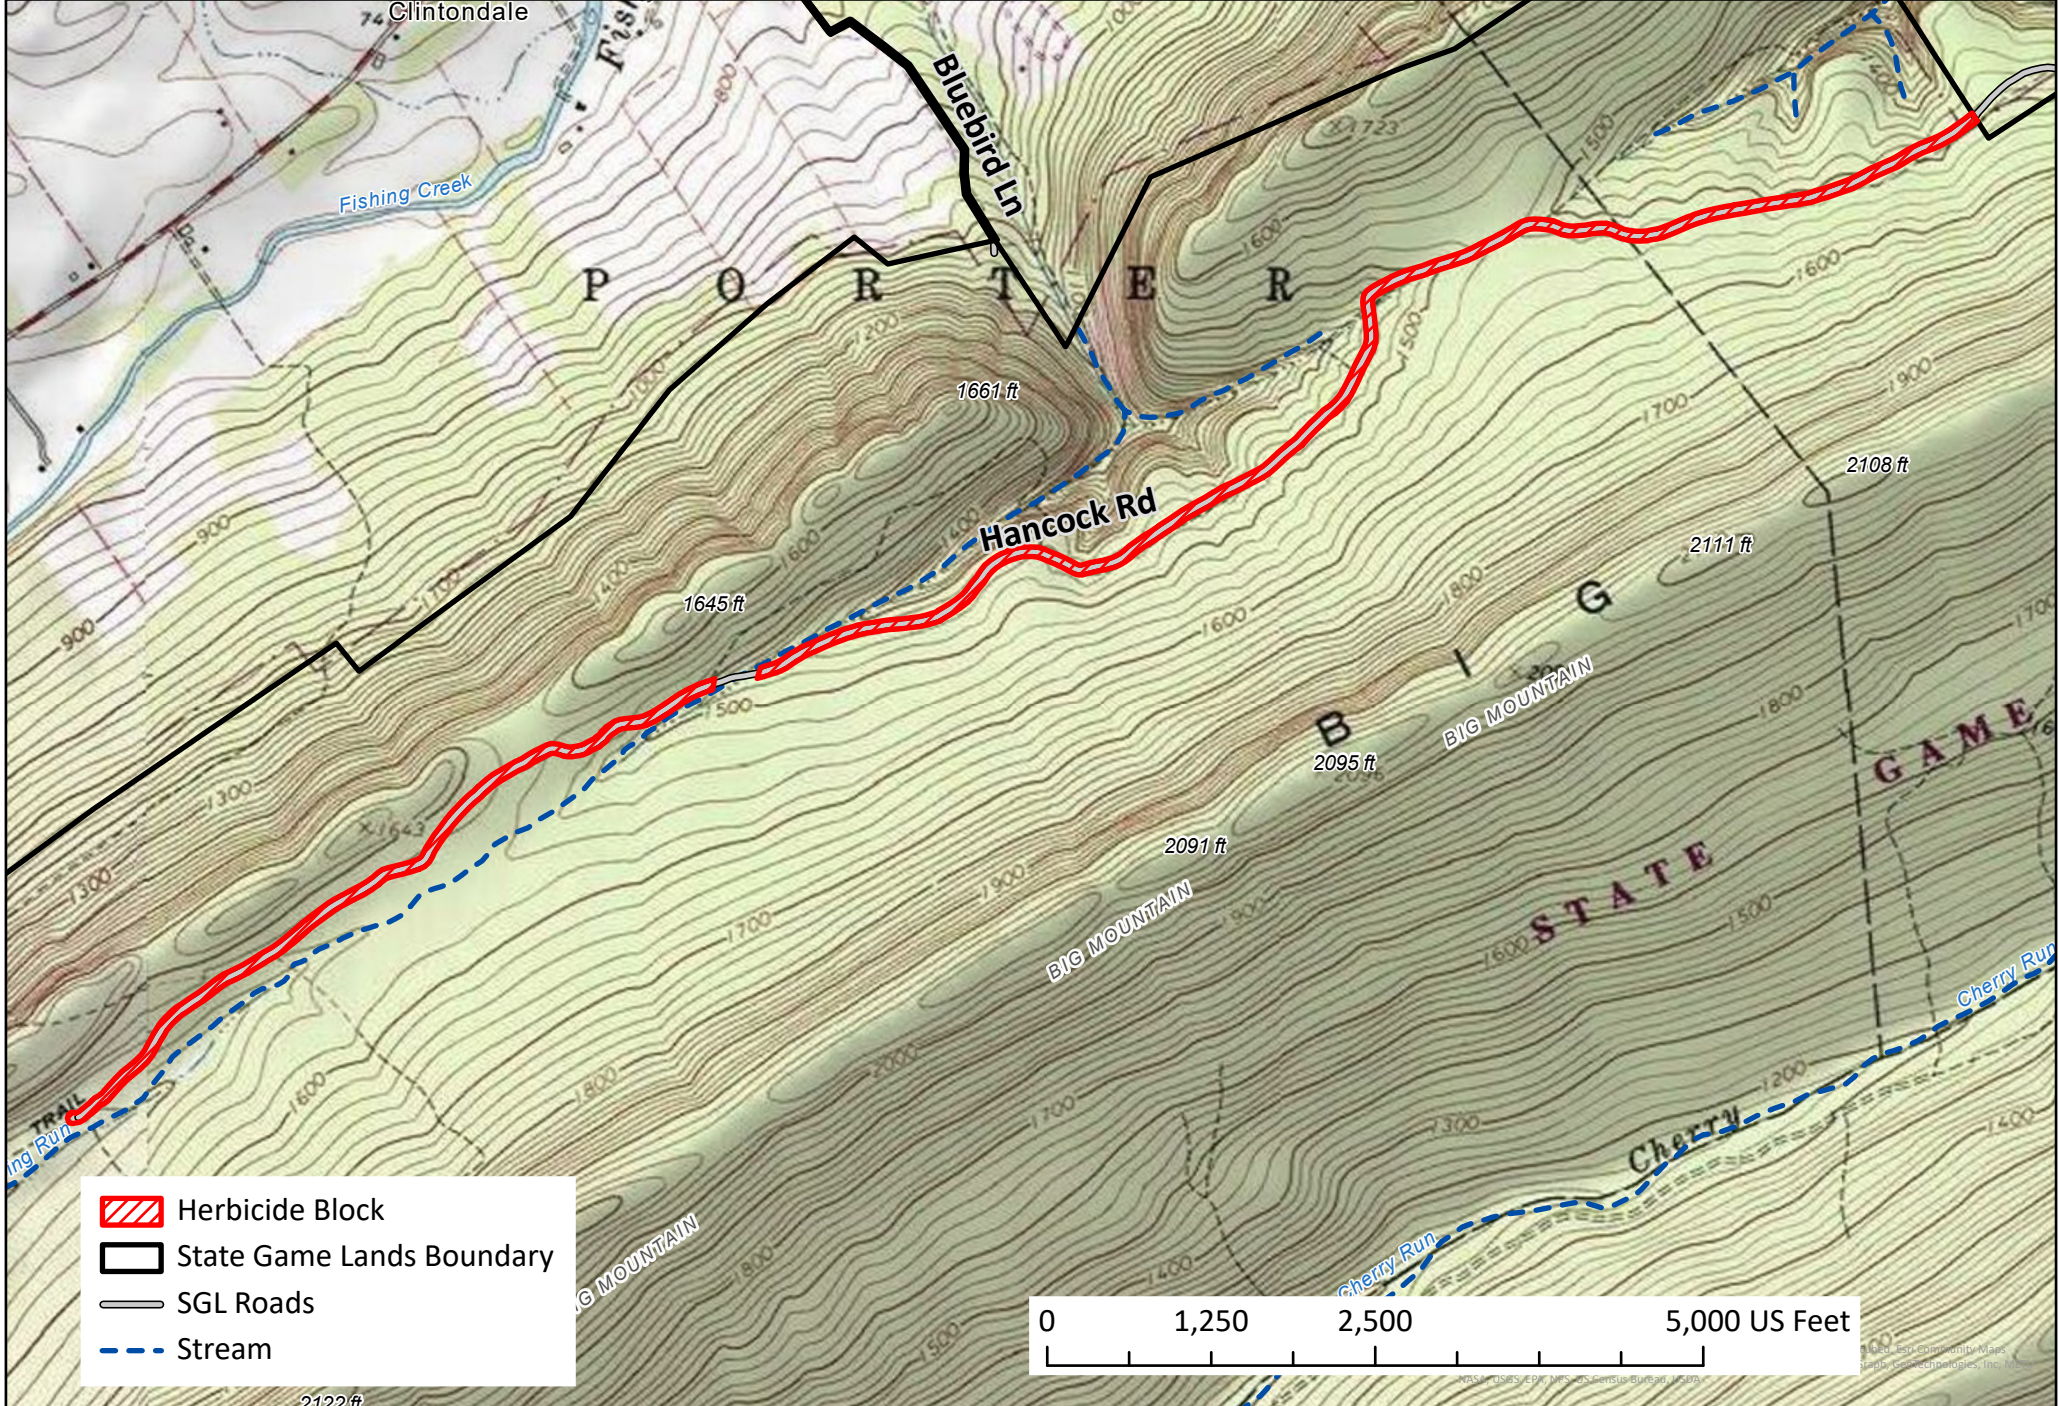

Broadcast Spray 10 Acres

State Game Land #89, Clinton County, Colebrook Township

-  Herbicide Block
-  State Game Lands Boundary
-  SGL Roads
-  Stream

Map data provided by Esri, DeLorme, Garmin, IGN, Intermap, iPC, NITEL, NOAA, USGS, EPA, NPS, US Census Bureau, USGS, AeroGRID, IGN, Esri, Swire, USGS, NGA, NASA

Rose's Boot Stiltgrass

Broadcast Spray 11 Acres

State Game Land #298, Lycoming County, Gamble Township

- Herbicide Block
- State Game Lands Boundary
- State or Township Road
- SGL Roads
- Stream

Spanish Queen Stiltgrass

Broadcast Spray 5 Acres

State Game Land #89, Clinton County, Colebrook Township

-  Herbicide Block
-  State Game Lands Boundary
-  SGL Roads
-  Stream

Hancock Stiltgrass

Broadcast Spray 29 Acres

State Game Land #295, Clinton County, Porter Township

-  Herbicide Block
-  State Game Lands Boundary
-  SGL Roads
-  Stream