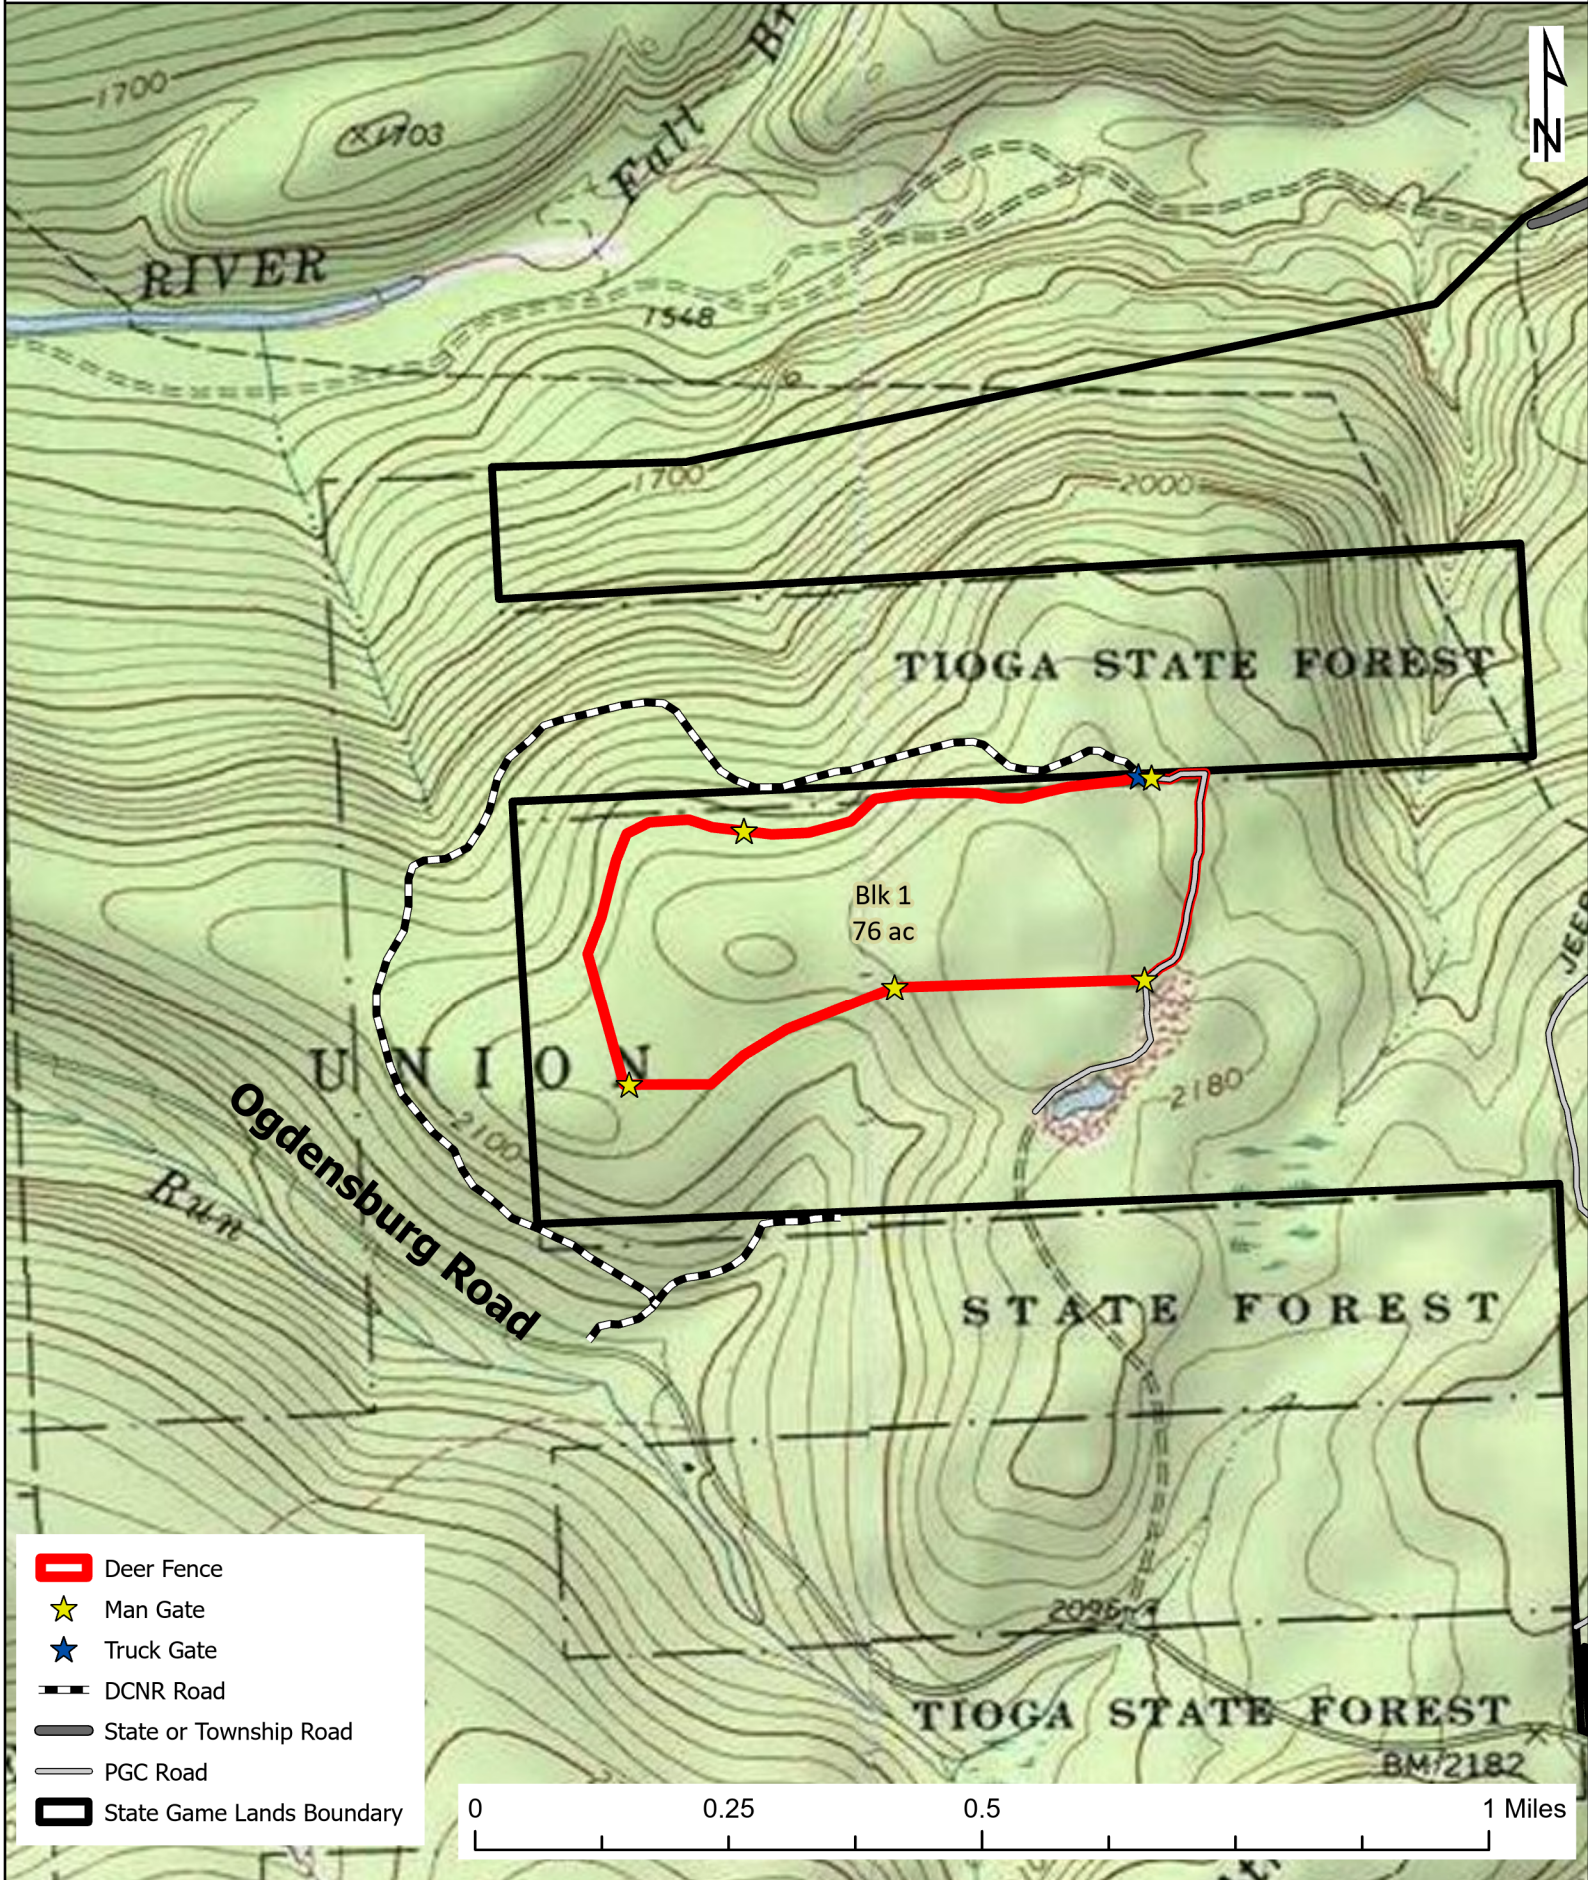

Crooked Creek Deer Fence

State Game Land 037, Tioga County, Middlebury Township

Block 1: 79 acres, 8,950' Perimeter
Block 4: 45 acres, 5,770' Perimeter

Pickman's Paradise Deer Fence

SGL 268, Tioga County, Delmar & Morris Township

Block 1: 45 acres, 6,355' Perimeter
Block 3: 64 acres, 7,950' Perimeter
Block 5: 82 acres, 8,300' perimeter
4 man gates & 1 truck gate each

- Deer Fence
- Man Gate
- Truck Gate
- State or Township Road
- PGC Road
- State Game Lands Boundary

Gas Pump Deer Fence

SGL 335, Tioga County, Union Township

Block 1: 76 acres, 8,515' Perimeter
5 man gates & 1 truck gate

-  Deer Fence
-  Man Gate
-  Truck Gate
-  DCNR Road
-  State or Township Road
-  PGC Road
-  State Game Lands Boundary