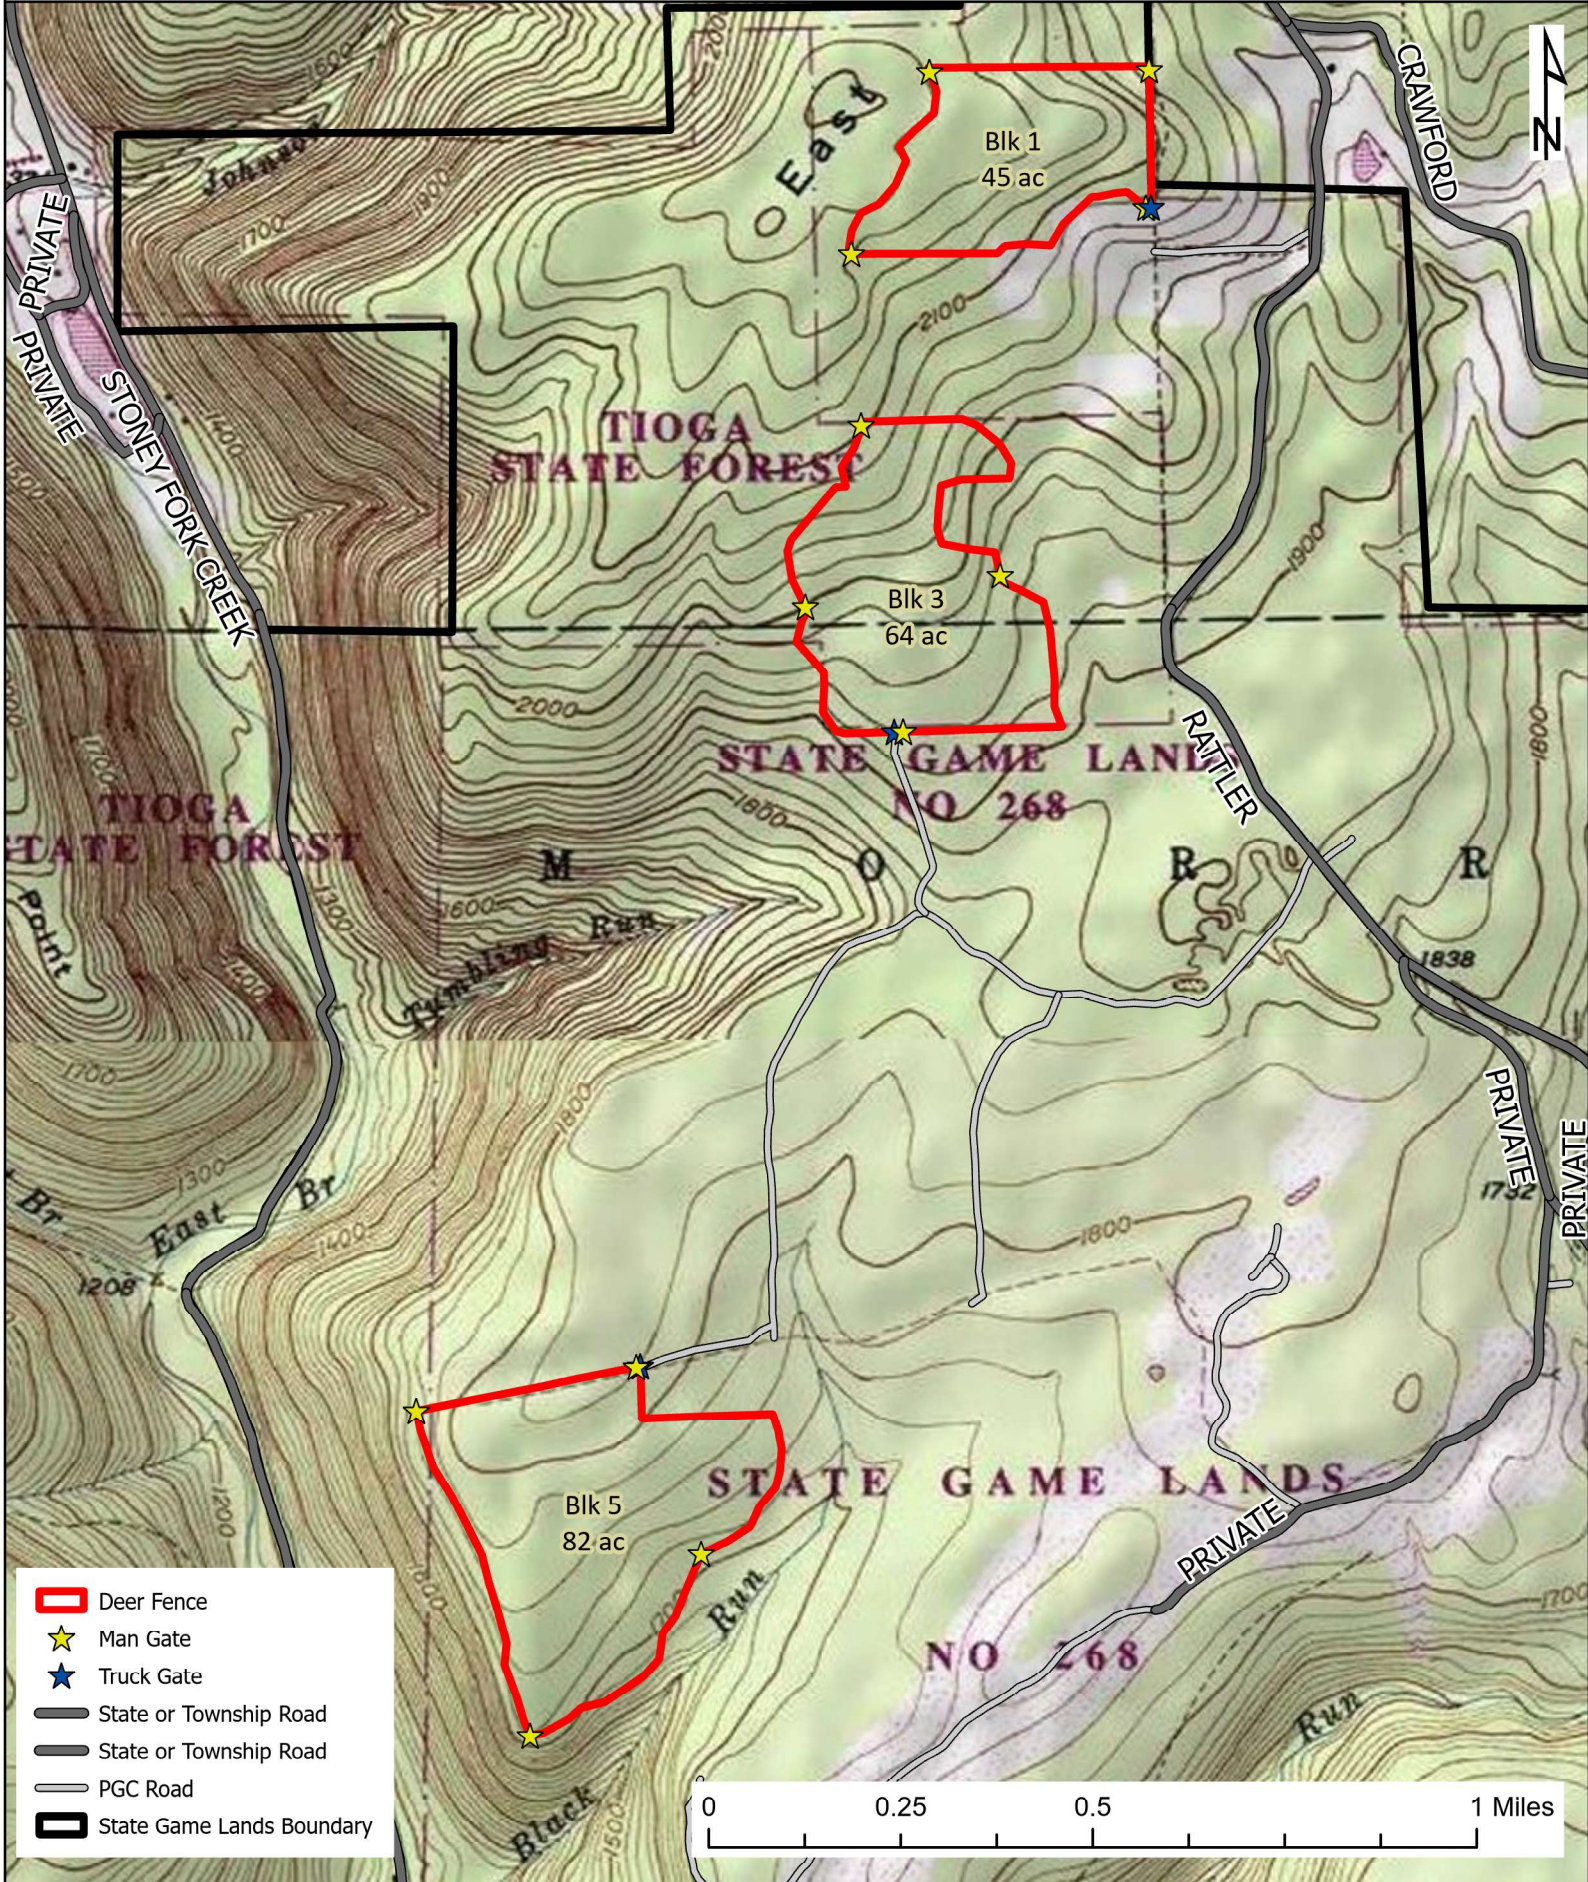

Crooked Creek Deer Fence

State Game Land 037, Tioga County, Middlebury Township

Block 1: 79 acres, 8,950' Perimeter
Block 4: 45 acres, 5,770' Perimeter

Pickman's Paradise Deer Fence

SGL 268, Tioga County, Delmar & Morris Township

Block 1: 45 acres, 6,355' Perimeter
Block 3: 64 acres, 7,950' Perimeter
Block 5: 82 acres, 8,300' perimeter
4 man gates & 1 truck gate each

- Deer Fence
- Man Gate
- Truck Gate
- State or Township Road
- PGC Road
- State Game Lands Boundary

Gas Pump Deer Fence

SGL 335, Tioga County, Union Township

Block 1: 76 acres, 8,515' Perimeter
5 man gates & 1 truck gate

-  Deer Fence
-  Man Gate
-  Truck Gate
-  DCNR Road
-  State or Township Road
-  PGC Road
-  State Game Lands Boundary