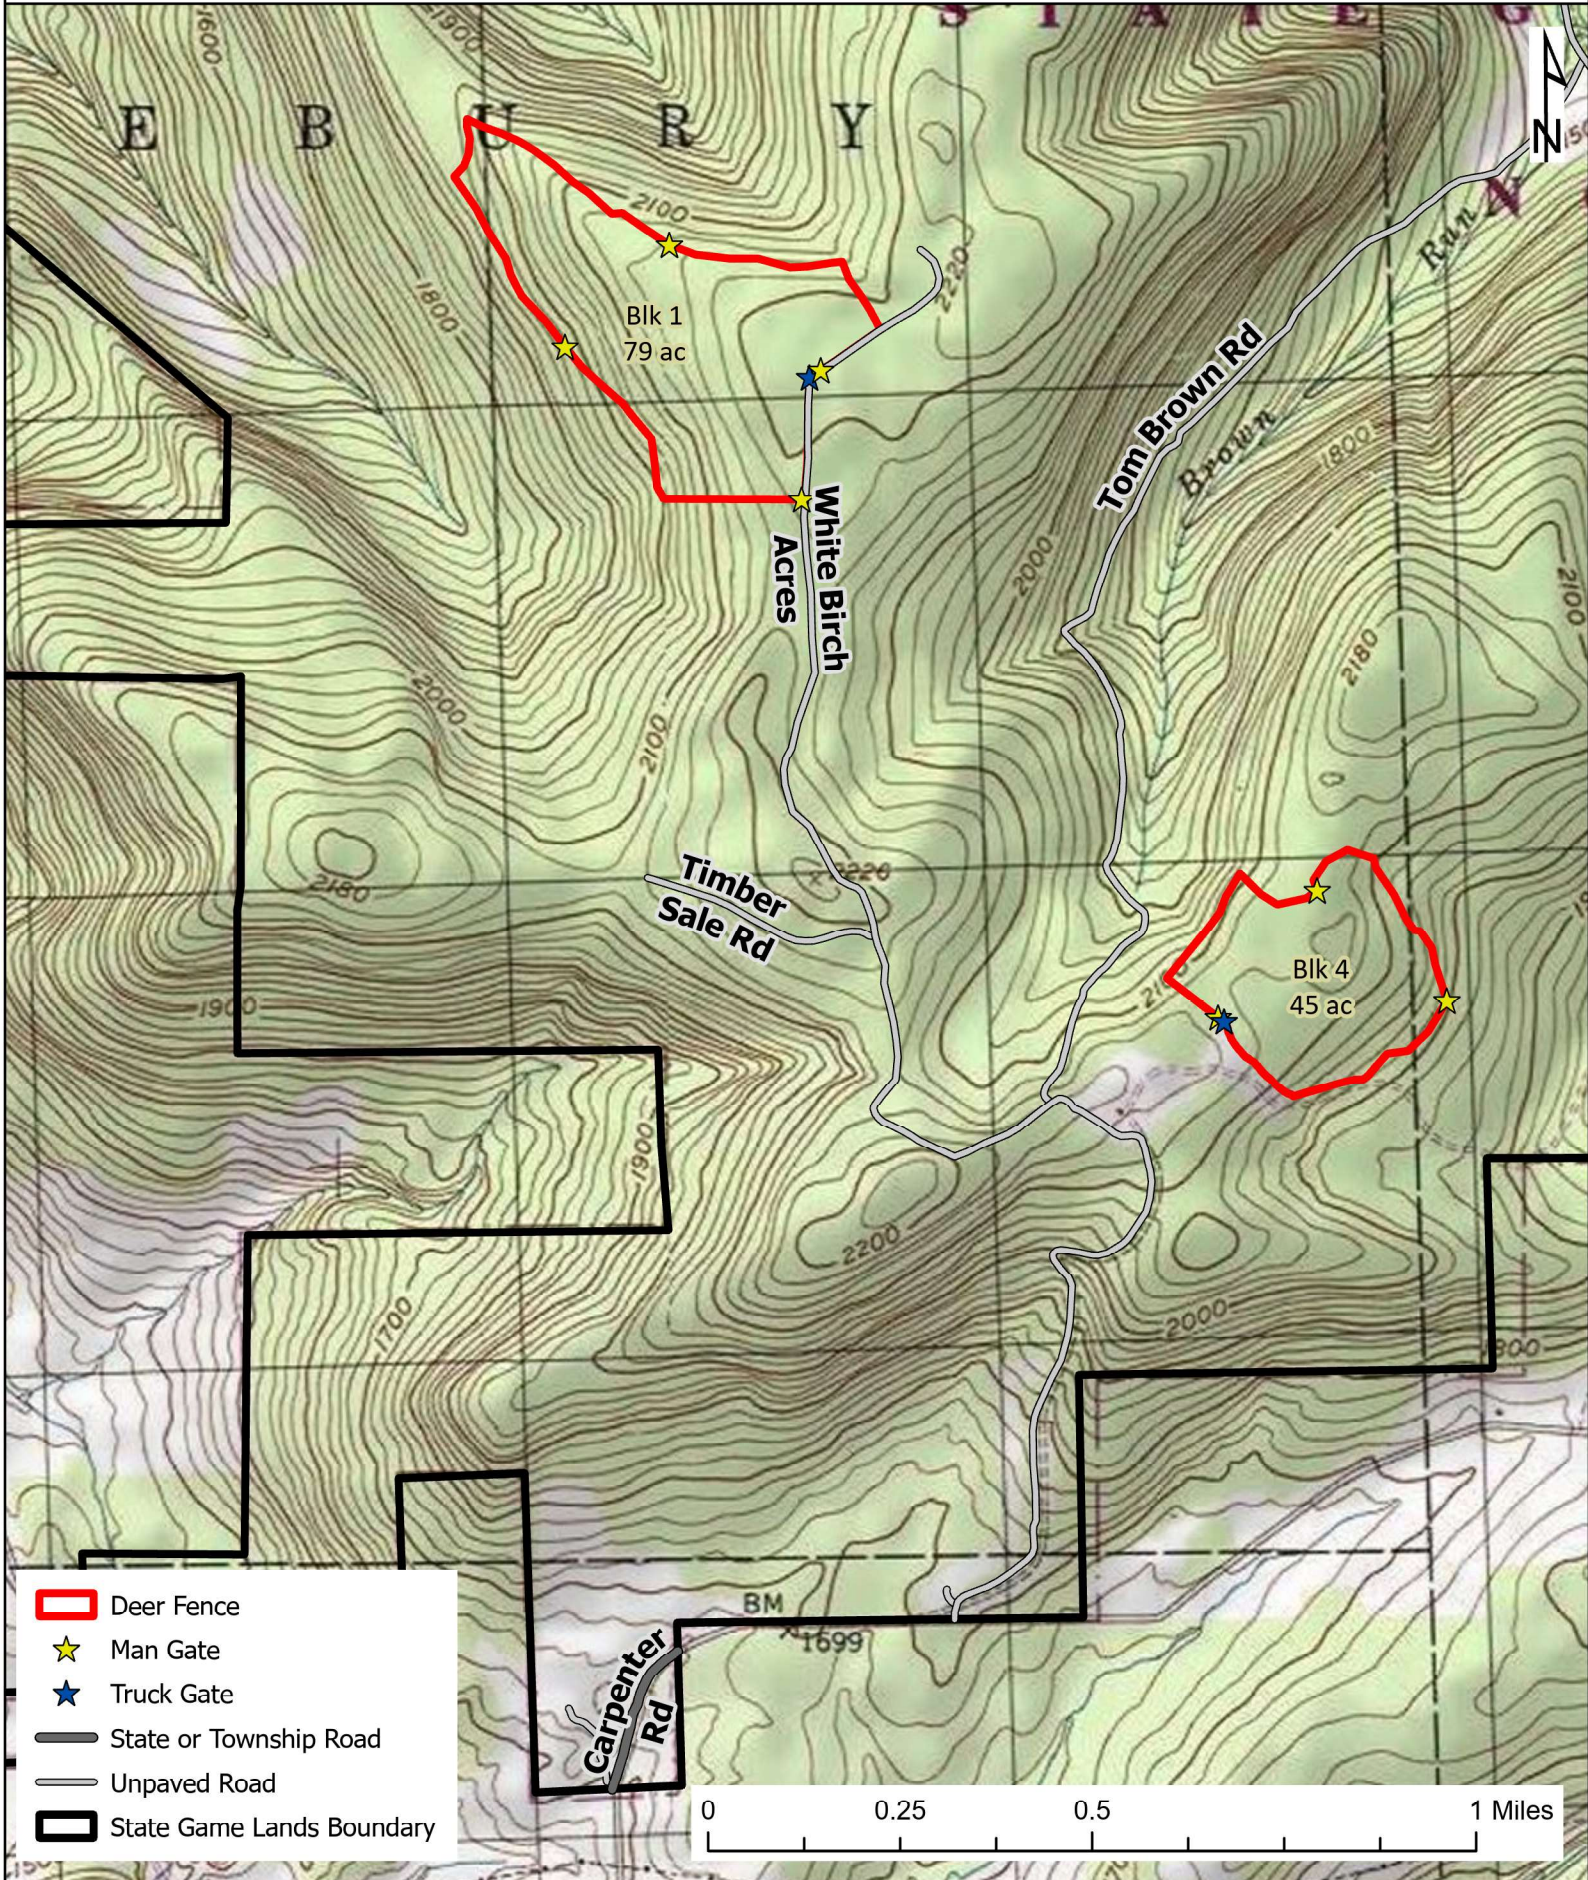

Crooked Creek Deer Fence

State Game Land 037, Tioga County, Middlebury Township

Block 1: 79 acres, 8,950' Perimeter
Block 4: 45 acres, 5,770' Perimeter

Pickman's Paradise Deer Fence

SGL 268, Tioga County, Delmar & Morris Township

Block 1: 45 acres, 6,355' Perimeter
Block 3: 64 acres, 7,950' Perimeter
Block 5: 82 acres, 8,300' perimeter
4 man gates & 1 truck gate each

- Deer Fence
- Man Gate
- Truck Gate
- State or Township Road
- PGC Road
- State Game Lands Boundary

Gas Pump Deer Fence

SGL 335, Tioga County, Union Township

Block 1: 76 acres, 8,515' Perimeter
5 man gates & 1 truck gate

-  Deer Fence
-  Man Gate
-  Truck Gate
-  DCNR Road
-  State or Township Road
-  PGC Road
-  State Game Lands Boundary