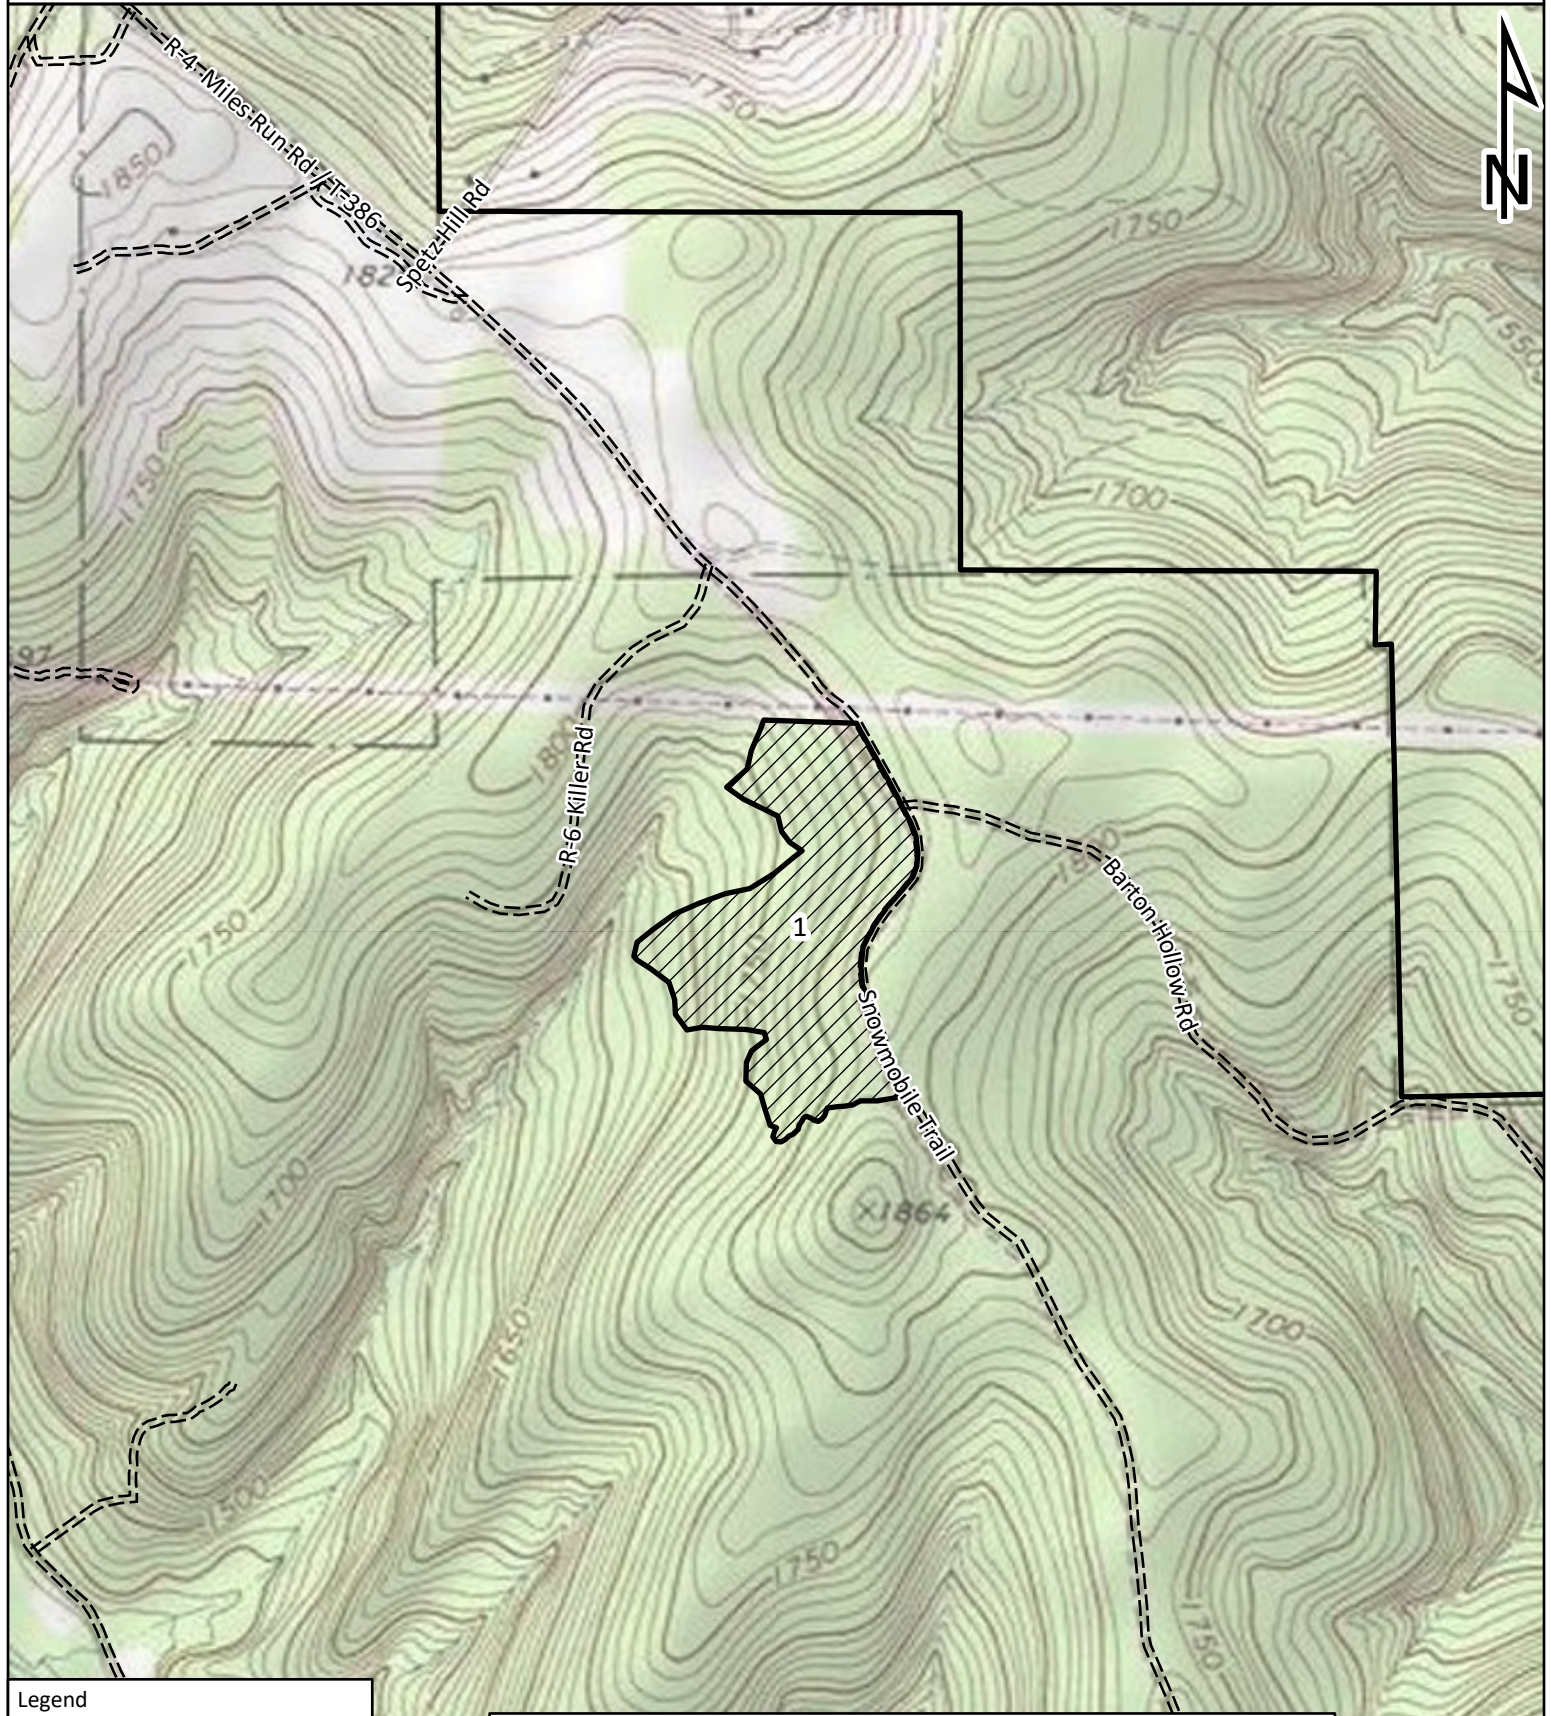

SGL: 143  
County(s): Warren  
Township(s): Pittsfield  
Created by: sbreneman

# Chemical Treatment Map

## SGL 143 Spring Herbicide 2023

### 143202305

Legend	
==	Existing PGC Roads
	Chemspray Blocks
	State Game Land Boundary

Block	Acres
1	37
<b>Total</b>	<b>37</b>