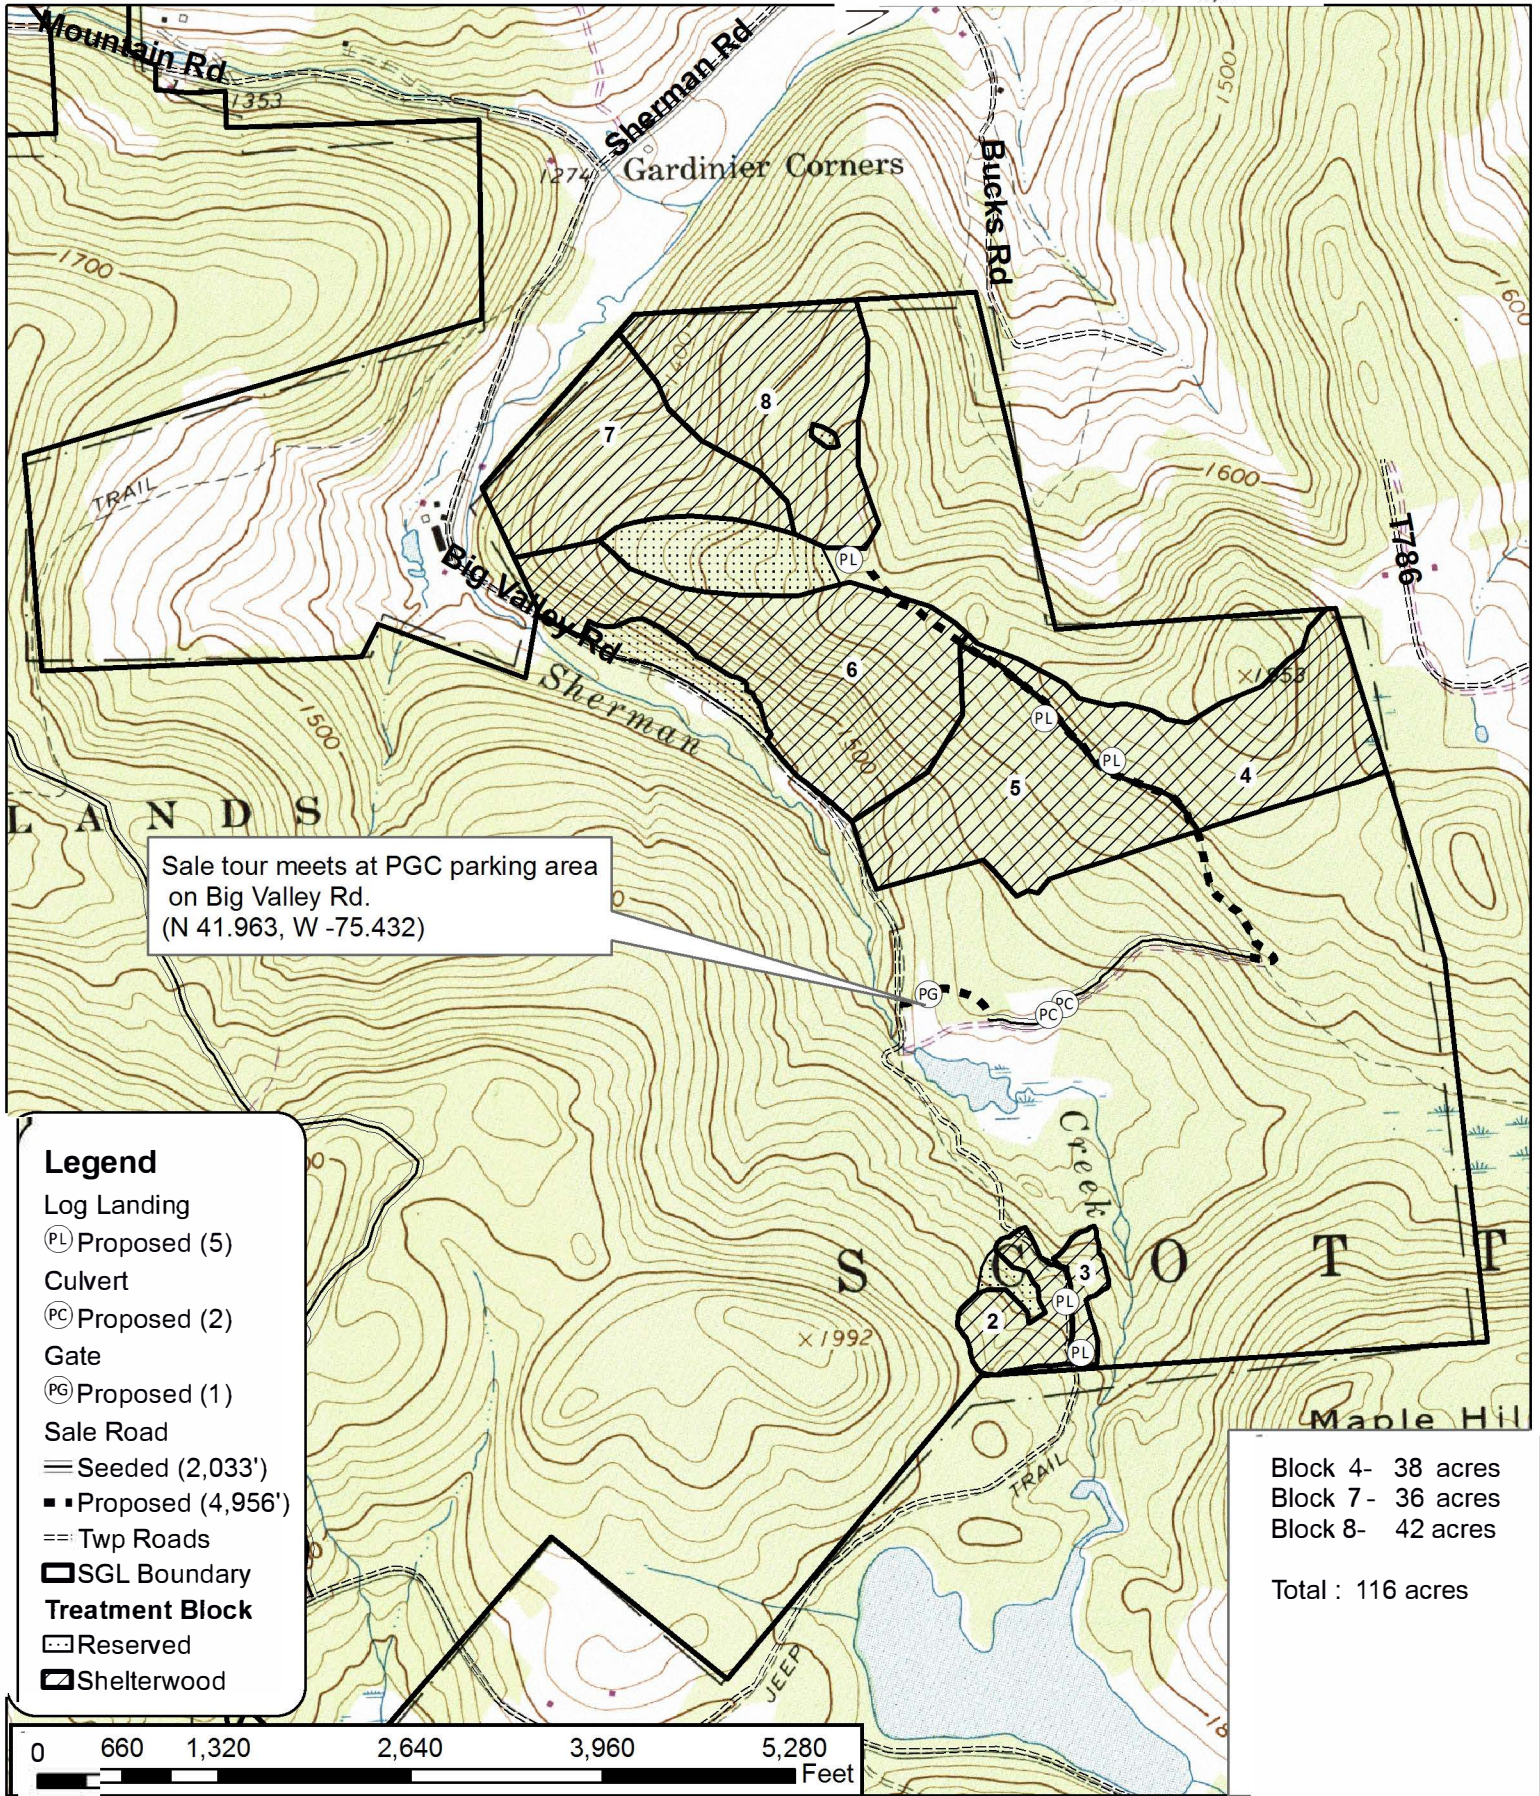

Sherman Creek Timber Sale
 State Game Lands 70
 070-2018-01
 Wayne County
 Scott Township

1 inch = 1,320 feet

Sale tour meets at PGC parking area
 on Big Valley Rd.
 (N 41.963, W -75.432)

Legend

- Log Landing
- (PL) Proposed (5)
- Culvert
- (PC) Proposed (2)
- Gate
- (PG) Proposed (1)
- Sale Road
- == Seeded (2,033')
- Proposed (4,956')
- == Twp Roads
- SGL Boundary
- Treatment Block**
- ▨ Reserved
- ▩ Shelterwood

Block 4- 38 acres
 Block 7- 36 acres
 Block 8- 42 acres

 Total : 116 acres