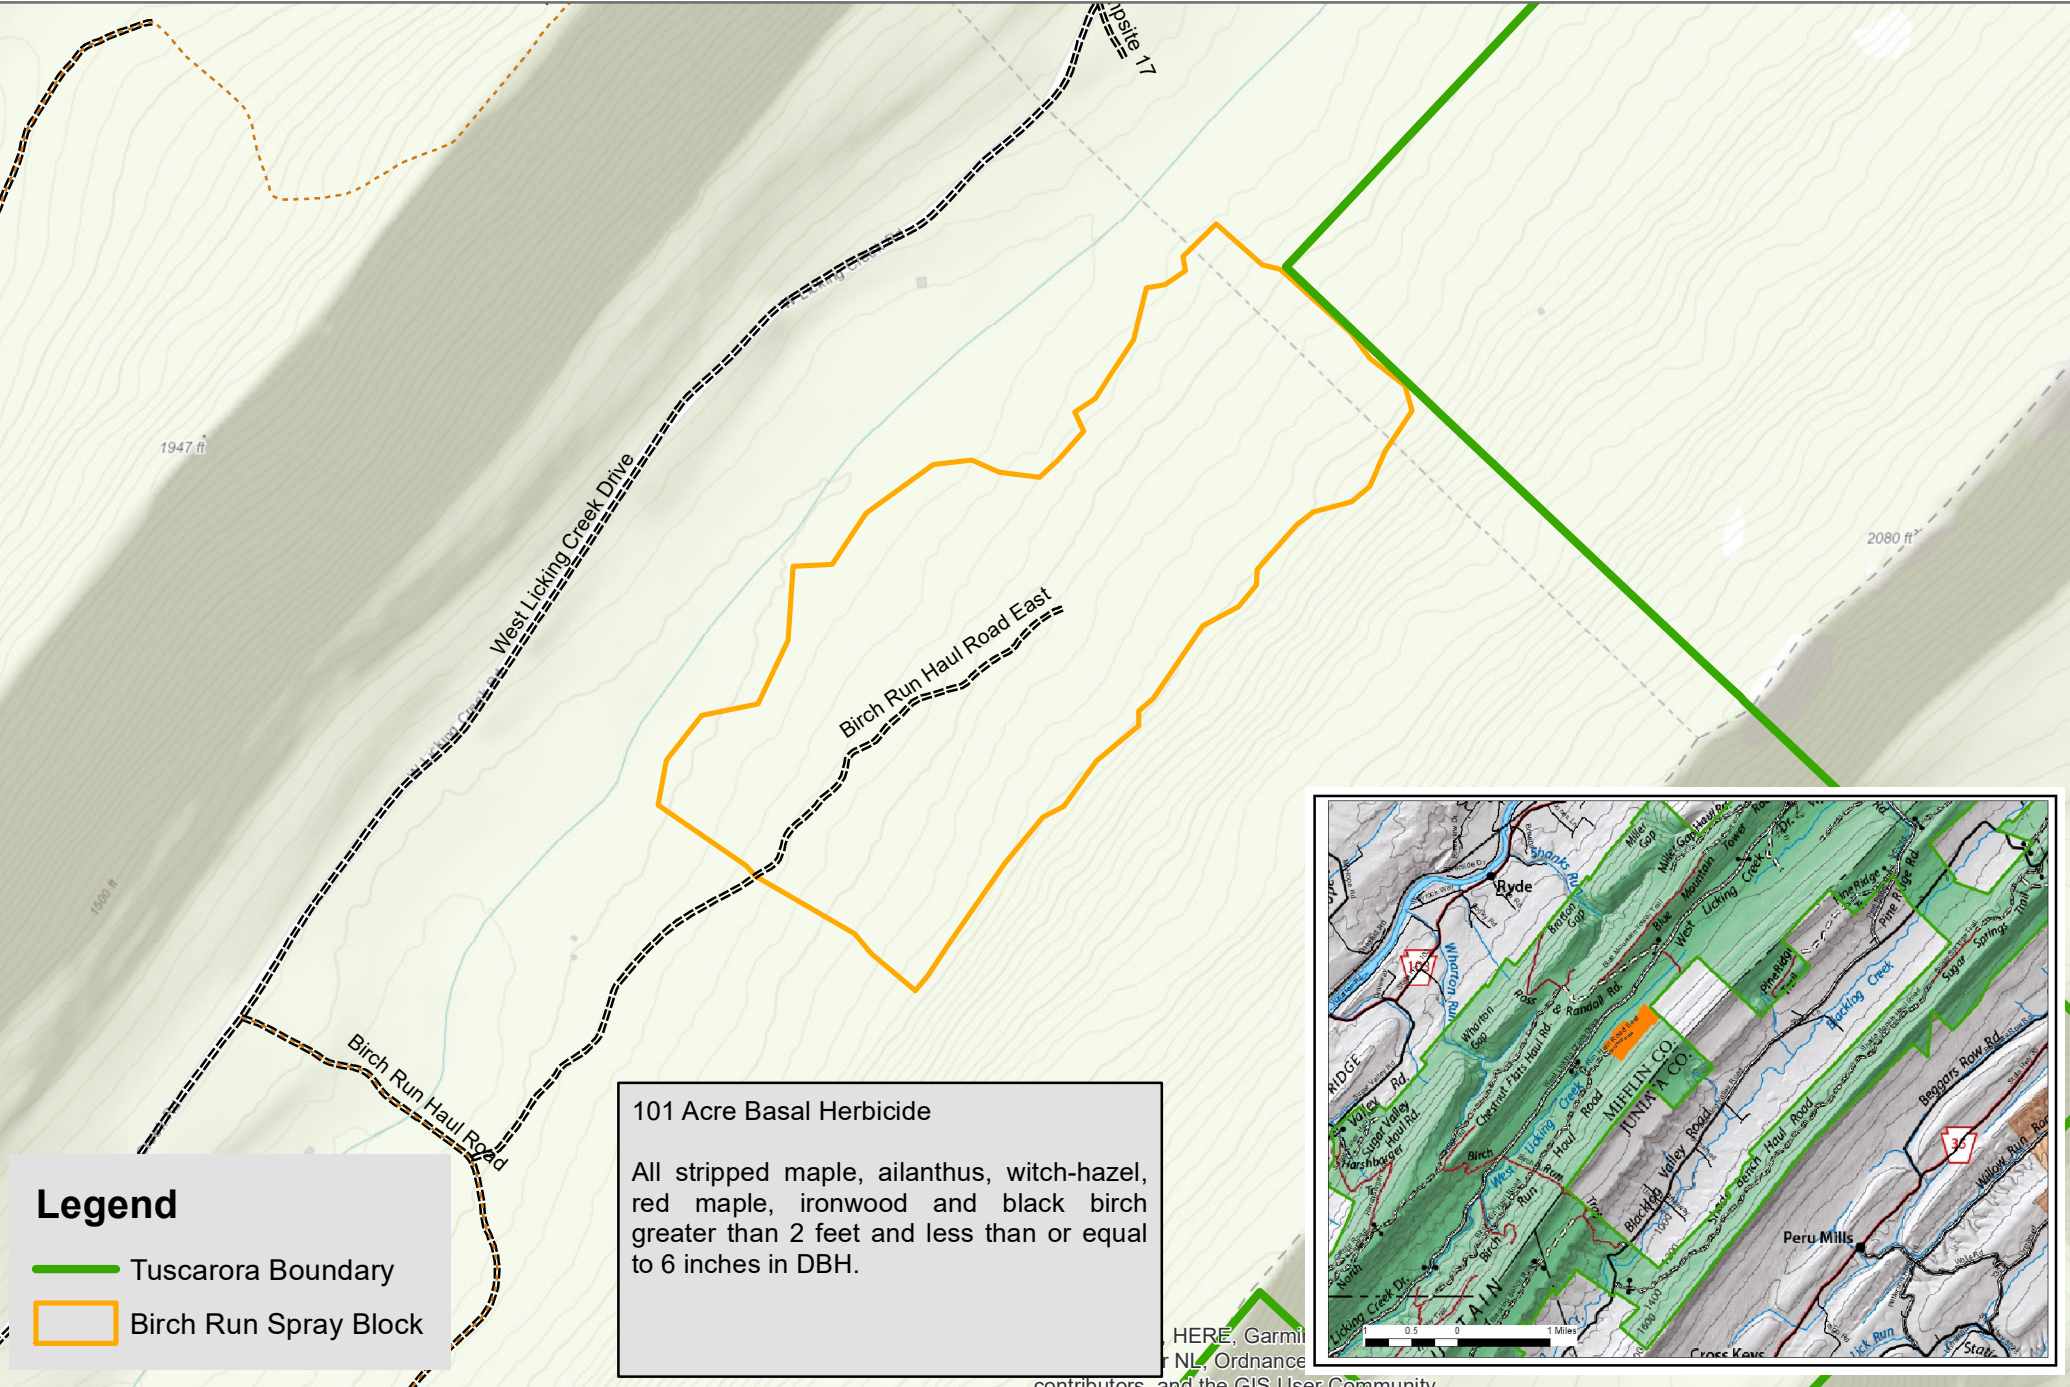

Map Date: April 3, 2023
 Map Author: Andrew Baker

Legend

- Tuscarora Boundary
- Birch Run Spray Block

101 Acre Basal Herbicide

All stripped maple, ailanthus, witch-hazel, red maple, ironwood and black birch greater than 2 feet and less than or equal to 6 inches in DBH.

Map Date: March 30, 2023

Forester: William Devore

2023-2024 Basal Herbicide Contract Project 032313

Shirley & Wayne Township, Huntington & Mifflin Counties
Tuscarora State Forest

Longitude & Latitude

-77.807583 & 40.362554

N

Legend

Roads/Trails Class

- Z1_Public Use Road
- ==== Z2_SFL Drivable Trail
- Z3_SFL Administrative Road
- 032313 - Gifford Basal Spray

241 Acres Basal Treatment

All striped maple, ailanthus, witch hazel, red maple, ironwood and black birch greater than 2 feet and less than or equal to 6 inches dbh