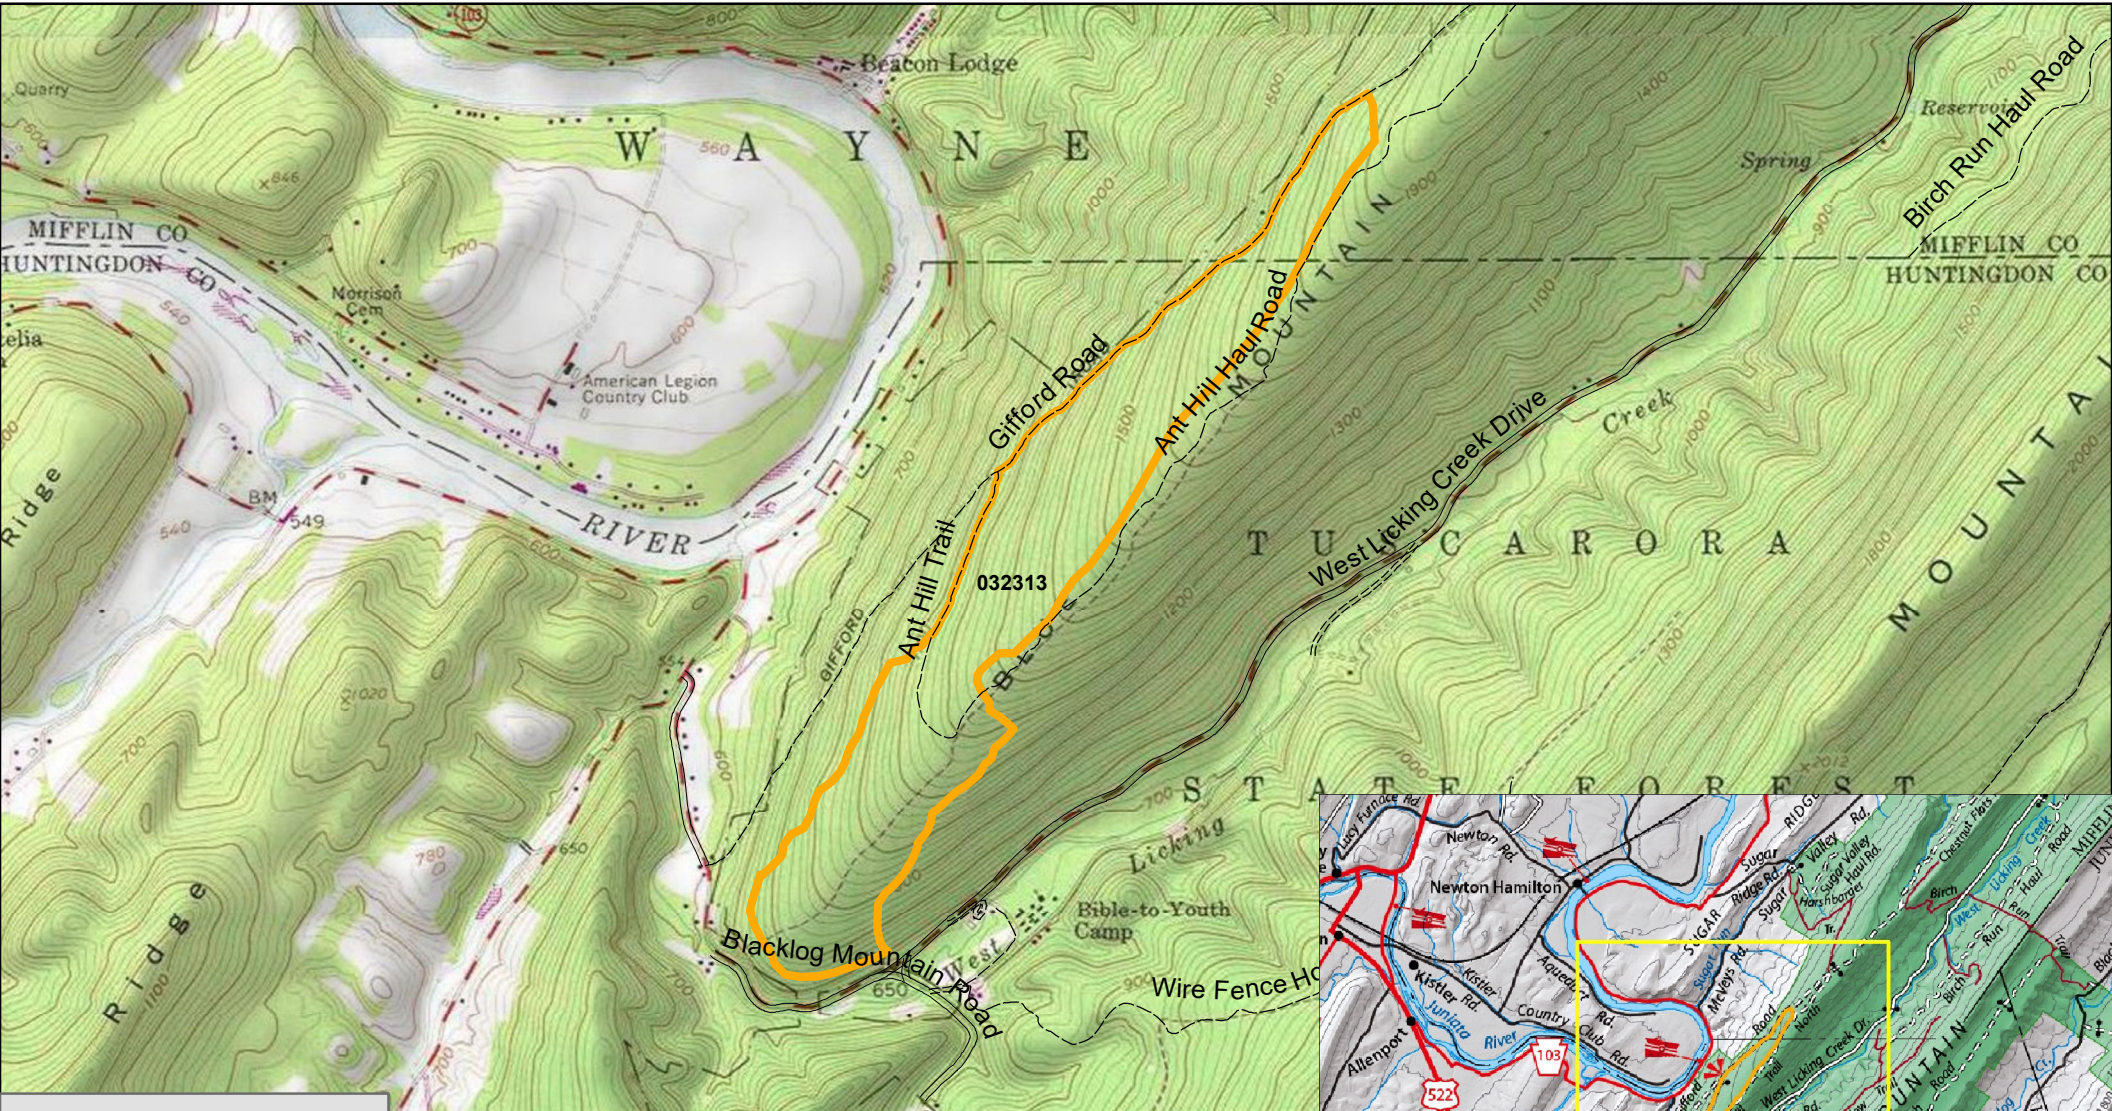

Map Date: April 3, 2023
 Map Author: Andrew Baker

Legend

- Tuscarora Boundary
- Birch Run Spray Block

101 Acre Basal Herbicide

All stripped maple, ailanthus, witch-hazel, red maple, ironwood and black birch greater than 2 feet and less than or equal to 6 inches in DBH.

Map Date: March 30, 2023

Forester: William Devore

2023-2024 Basal Herbicide Contract Project 032313

Shirley & Wayne Township, Huntington & Mifflin Counties
Tuscarora State Forest

Longitude & Latitude

-77.807583 & 40.362554

N

Legend

Roads/Trails Class

- Z1_Public Use Road
- ==== Z2_SFL Drivable Trail
- Z3_SFL Administrative Road
- 032313 - Gifford Basal Spray

241 Acres Basal Treatment

All striped maple, ailanthus, witch hazel, red maple, ironwood and black birch greater than 2 feet and less than or equal to 6 inches dbh