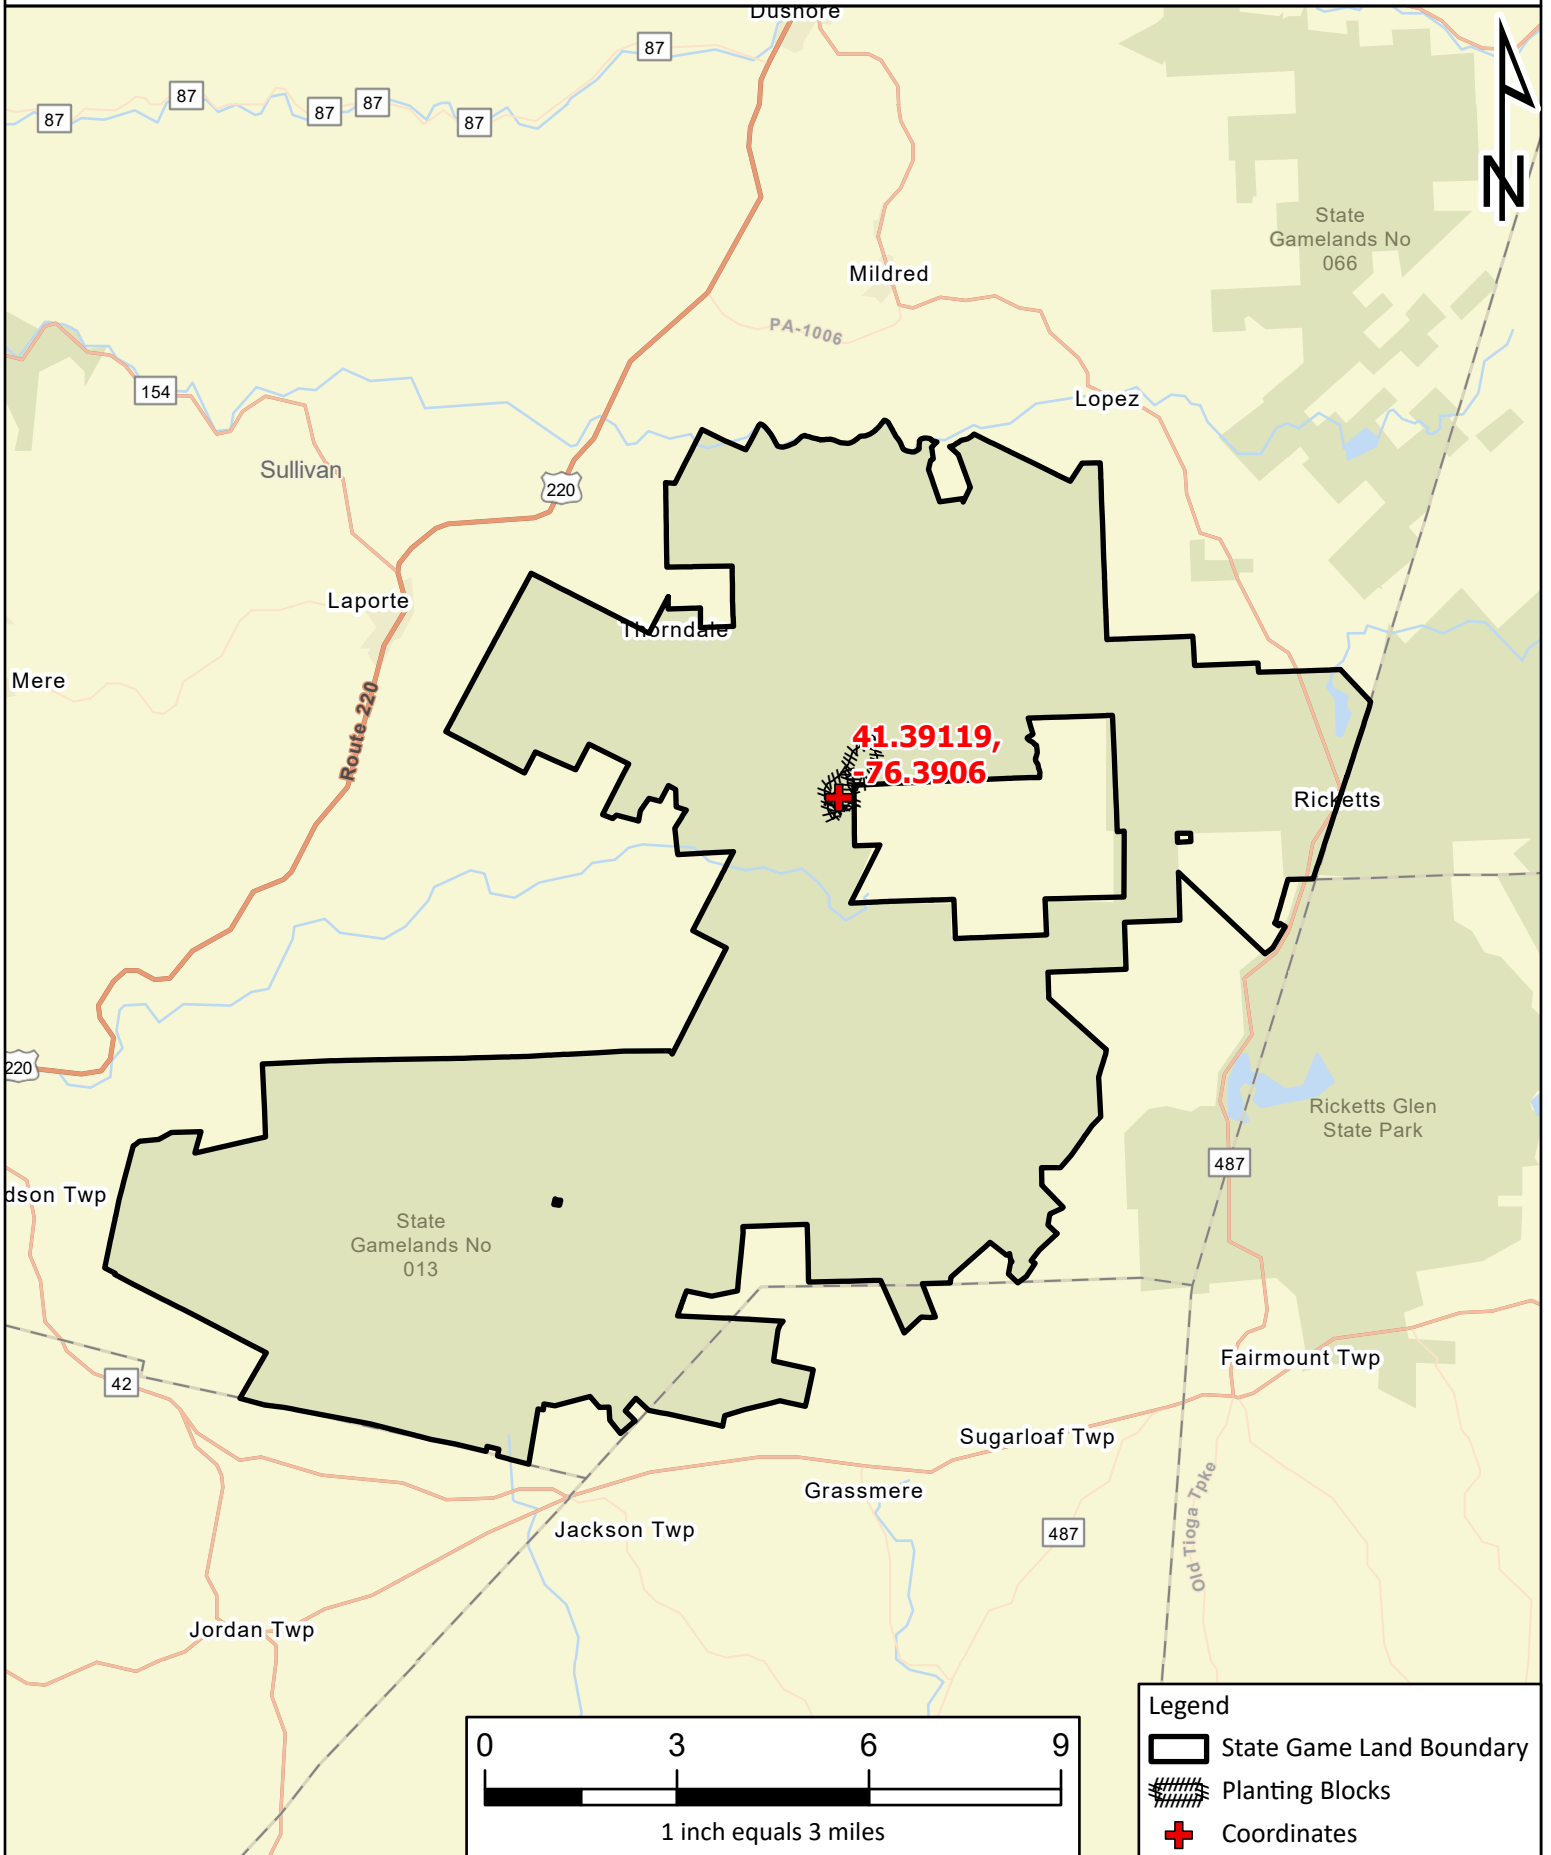

SGL: 13
County(s): Sullivan
Township(s): Laporte
Created by: edelp

Location Map Chungus Planting 013-2023-05

Legend

- State Game Land Boundary
- Planting Blocks
- Coordinates