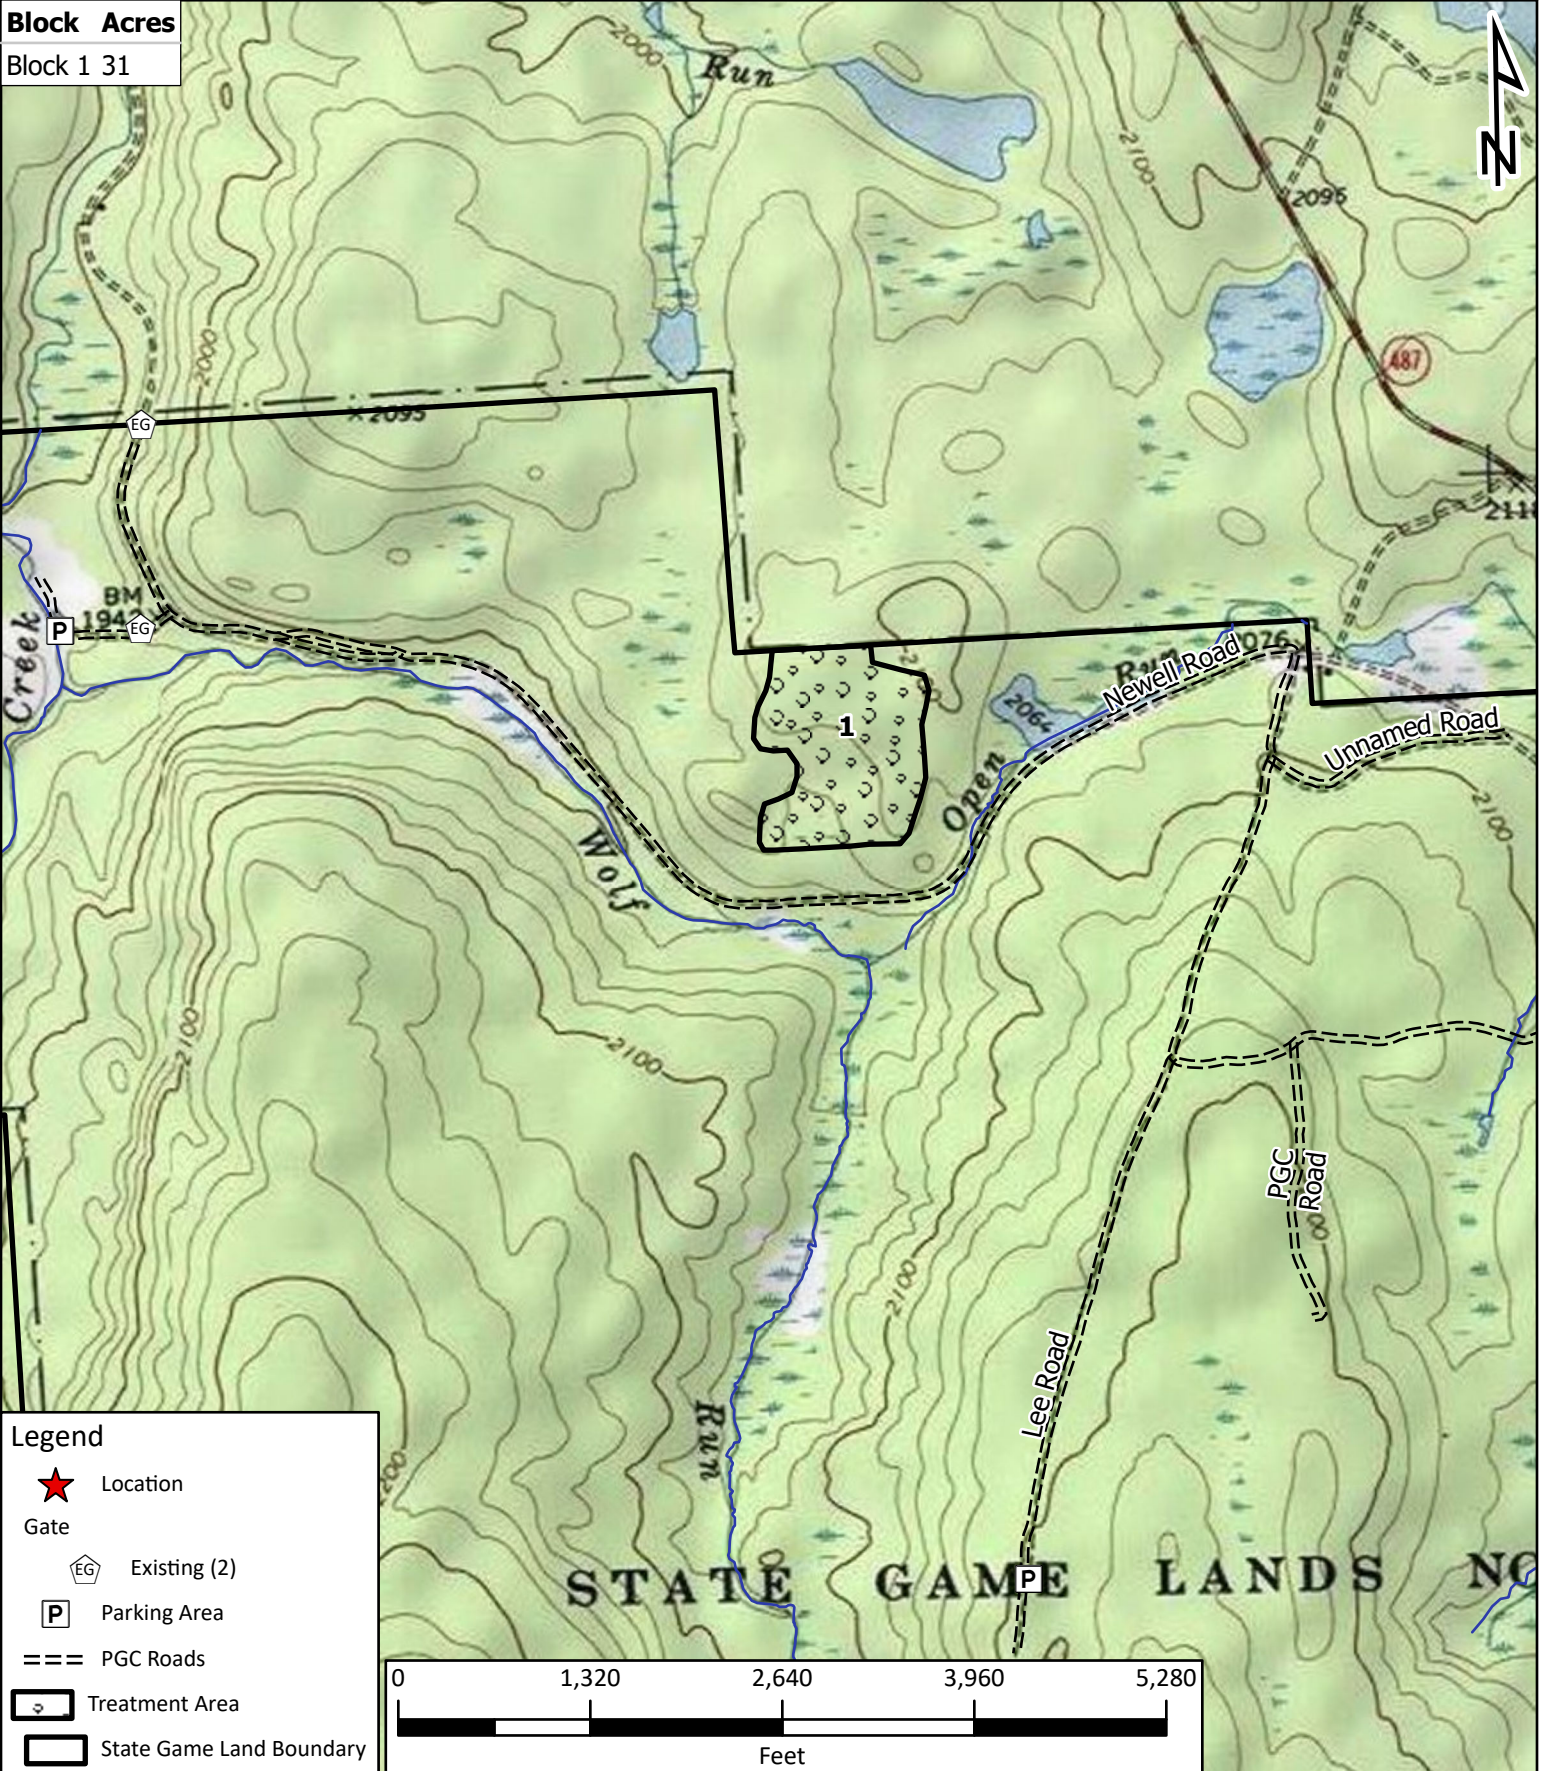

Paint Bucket Cutting Project

013-2022-05

Block Acres

Block 1 31

Legend

-  Location
-  Gate
-  Existing (2)
-  Parking Area
-  PGC Roads
-  Treatment Area
-  State Game Land Boundary