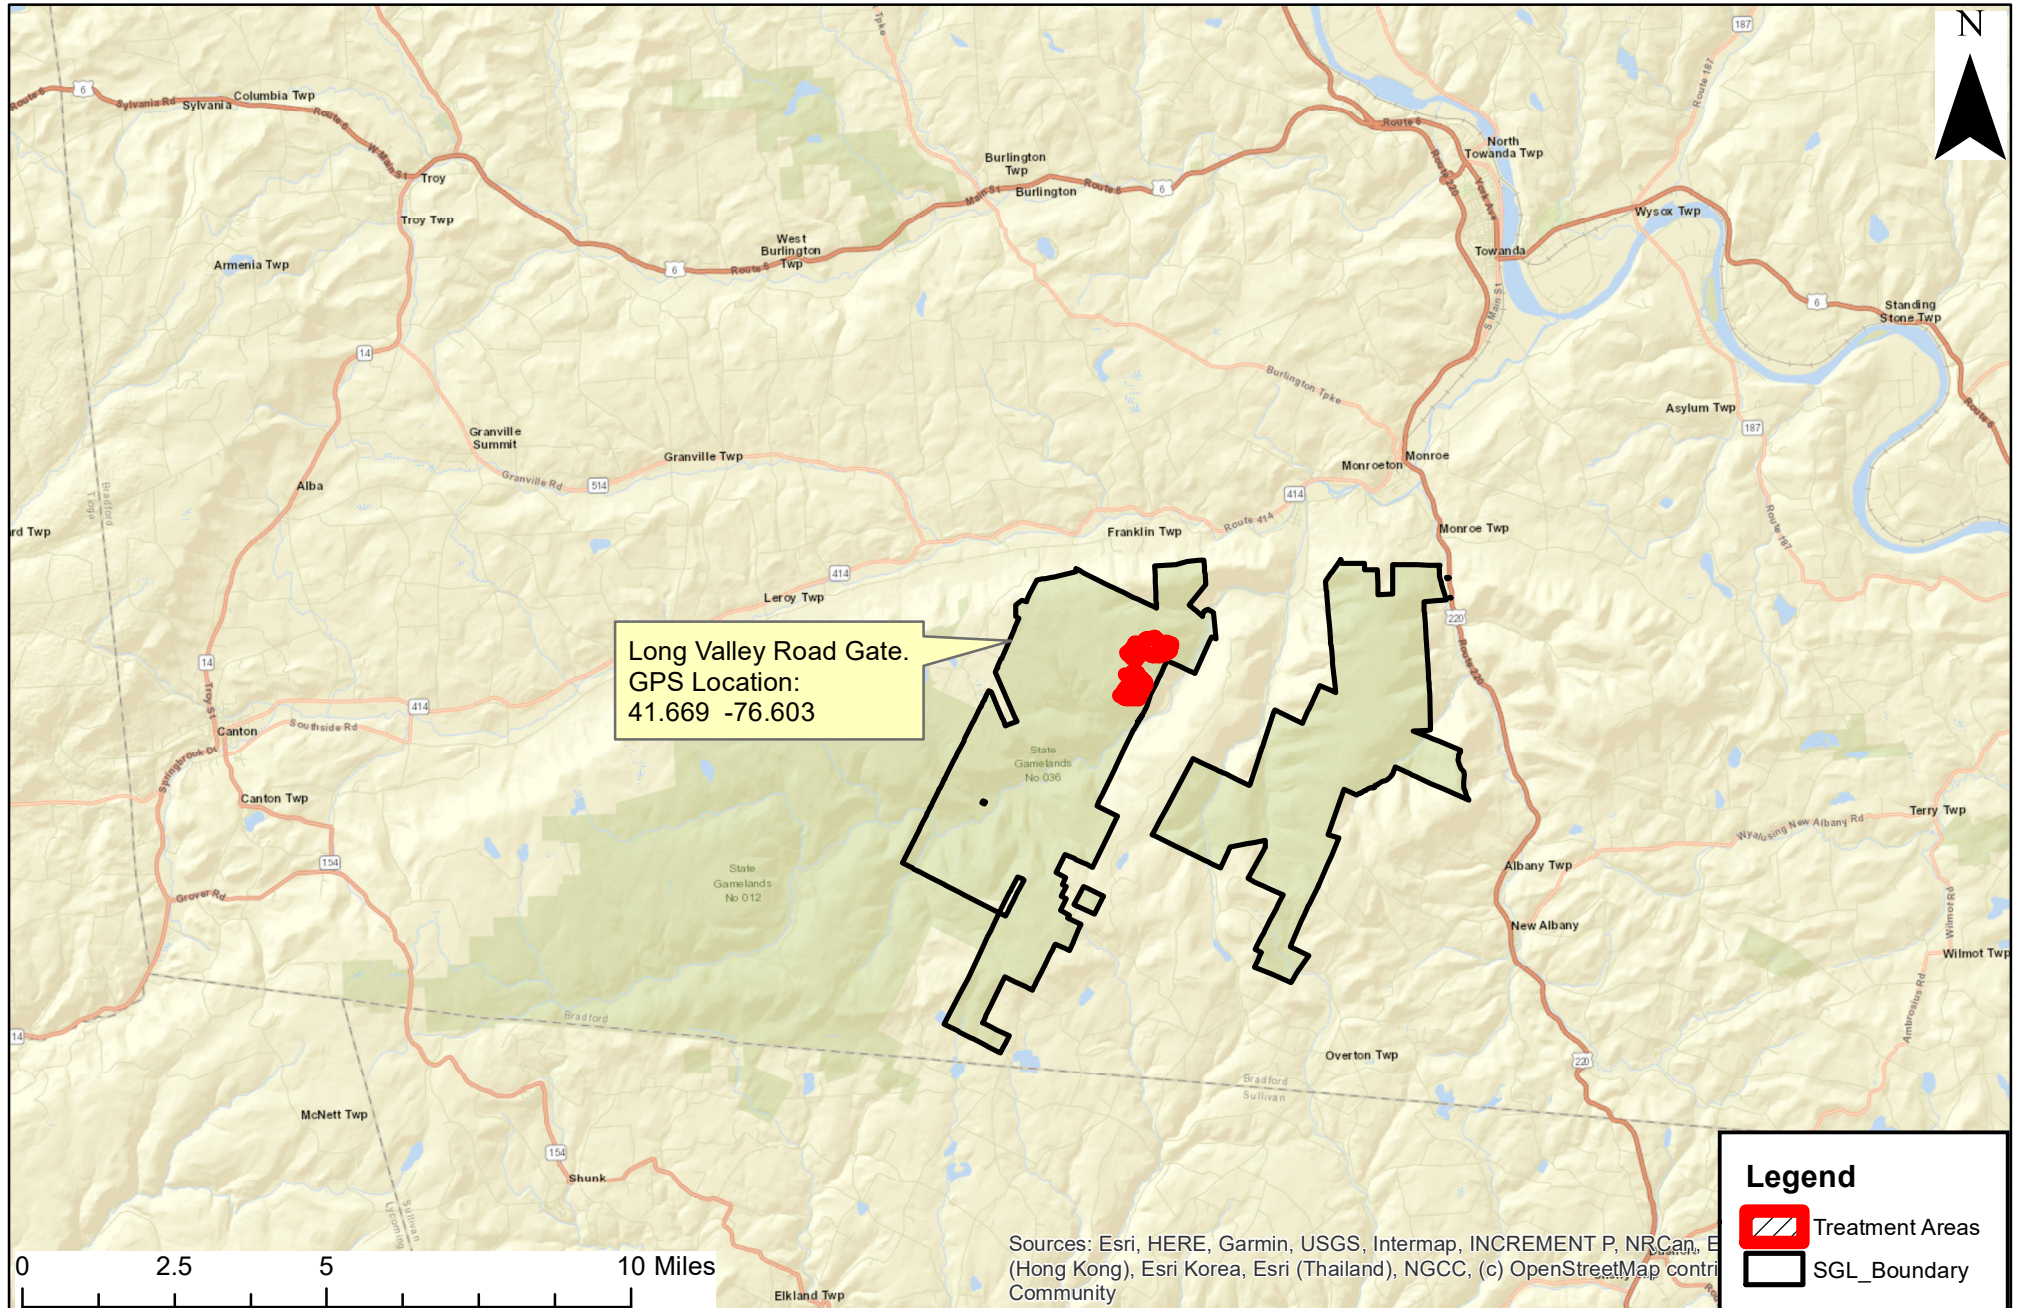

Cash Pond East Tree Felling Location Map 036-2023-01

Block 1: 32 acres
Block 2: 23 acres

Total: 55 Acres

Long Valley Road Gate.
GPS Location:
41.669 -76.603

Legend

-  Treatment Areas
-  SGL_Boundary

Sources: Esri, HERE, Garmin, USGS, Intermap, INCREMENT P, NRCan, Esri (Hong Kong), Esri Korea, Esri (Thailand), NGCC, (c) OpenStreetMap contributors, Community