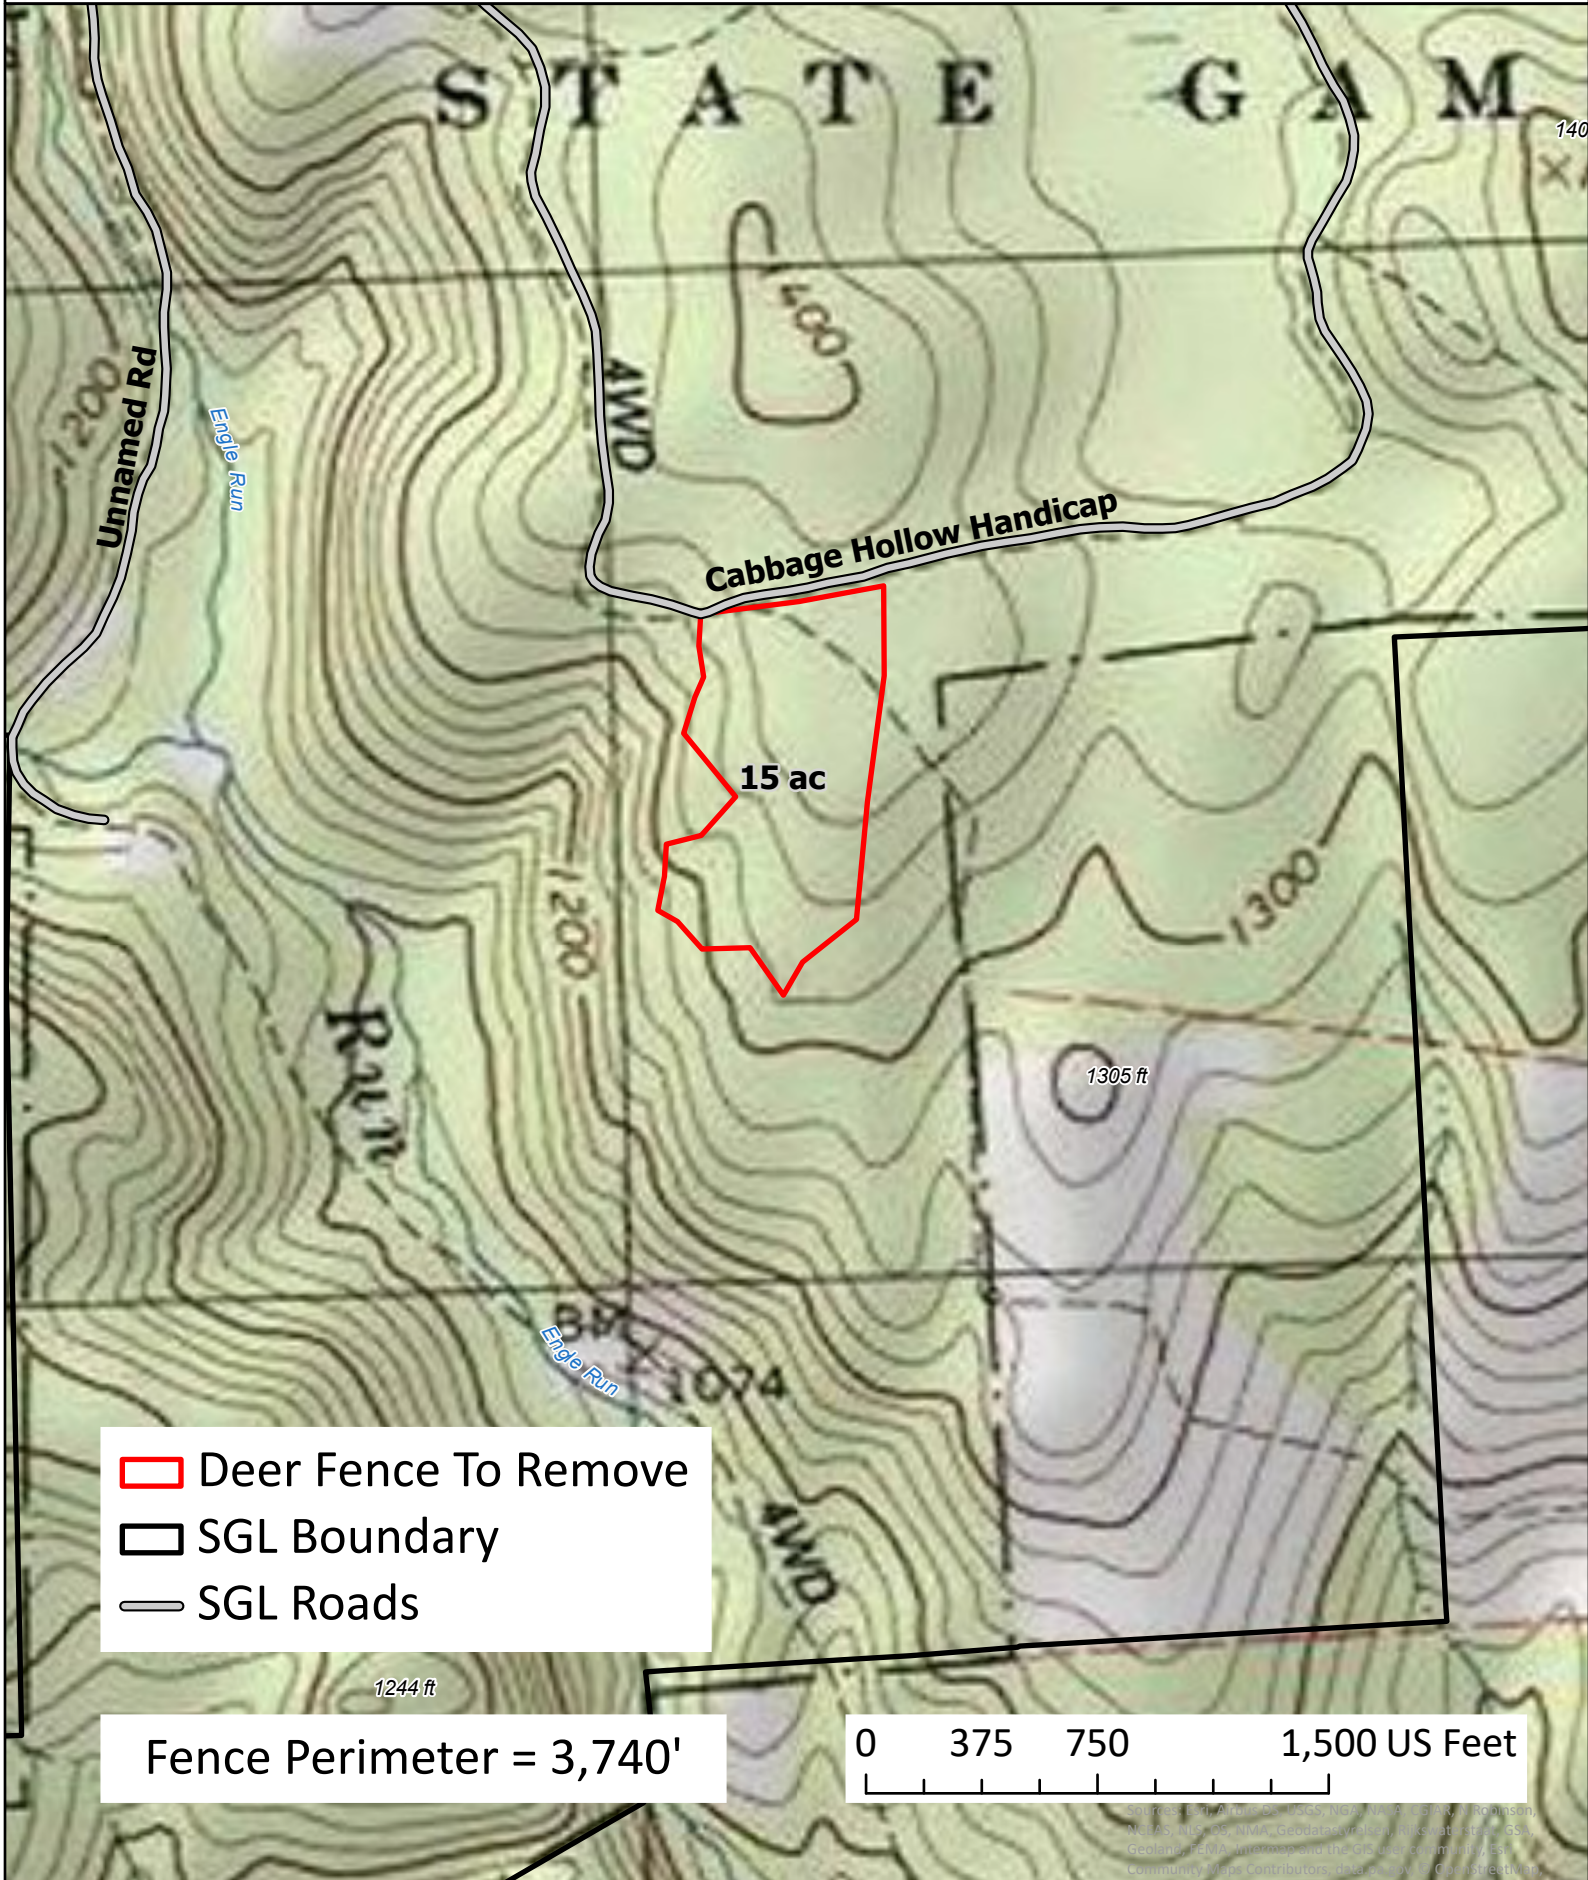

Duck Ponds Fence Removal

State Game Land #134

Plunketts Creek Township, Lycoming County

- Deer Fence To Remove
- SGL Boundary
- SGL Roads

Fence Perimeter = 3,740'