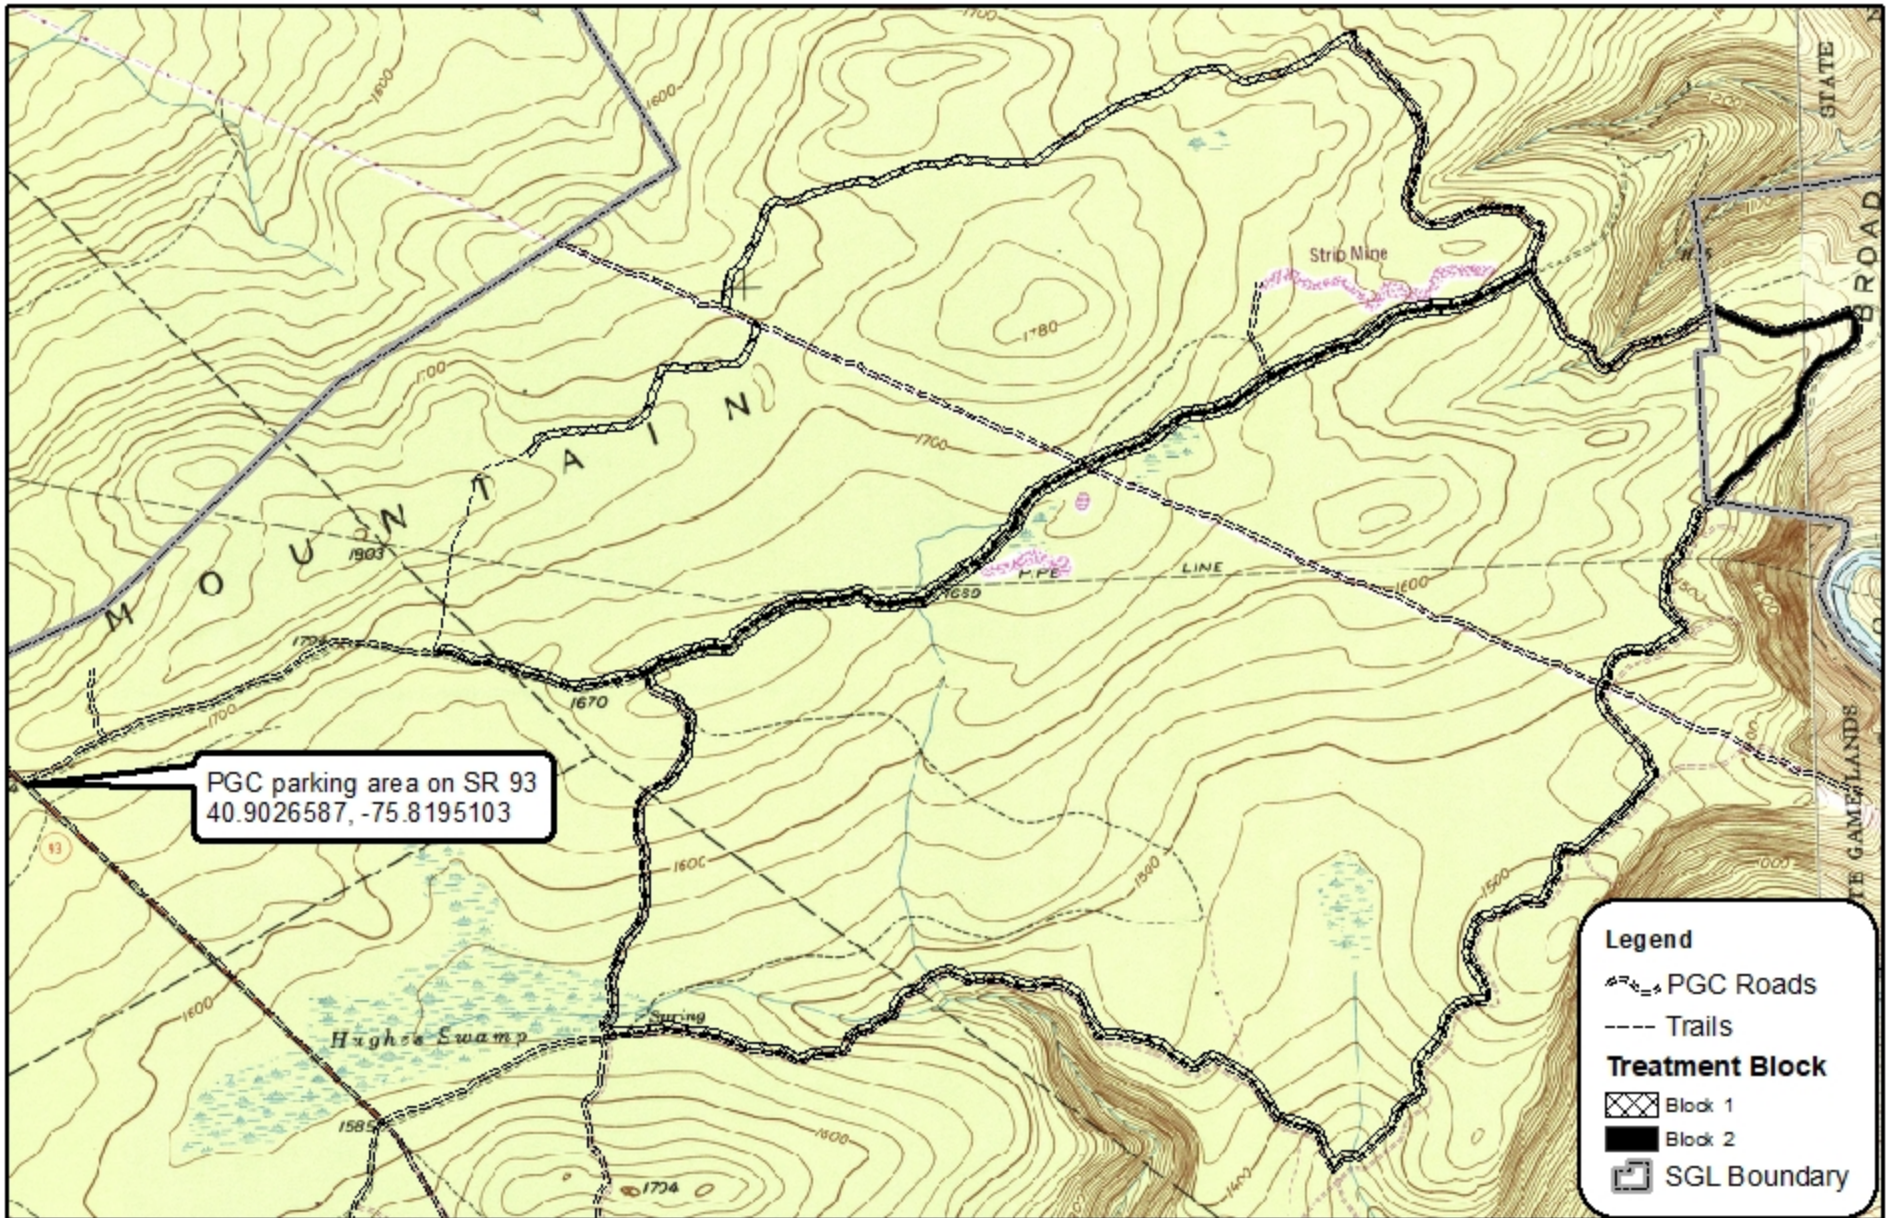

SGL 141
Carbon County
Packer Township
Lehigh Township
Nesquehoning Borough

Broad Break Treatment Map 141-2022-01

Block 1 - 115 acres
Block 2 - 8 acres
Total - 123 acres

PGC parking area on SR 93
40.9026587, -75.8195103

Legend

- PGC Roads
- Trails
- Treatment Block**
- Block 1
- Block 2
- SGL Boundary