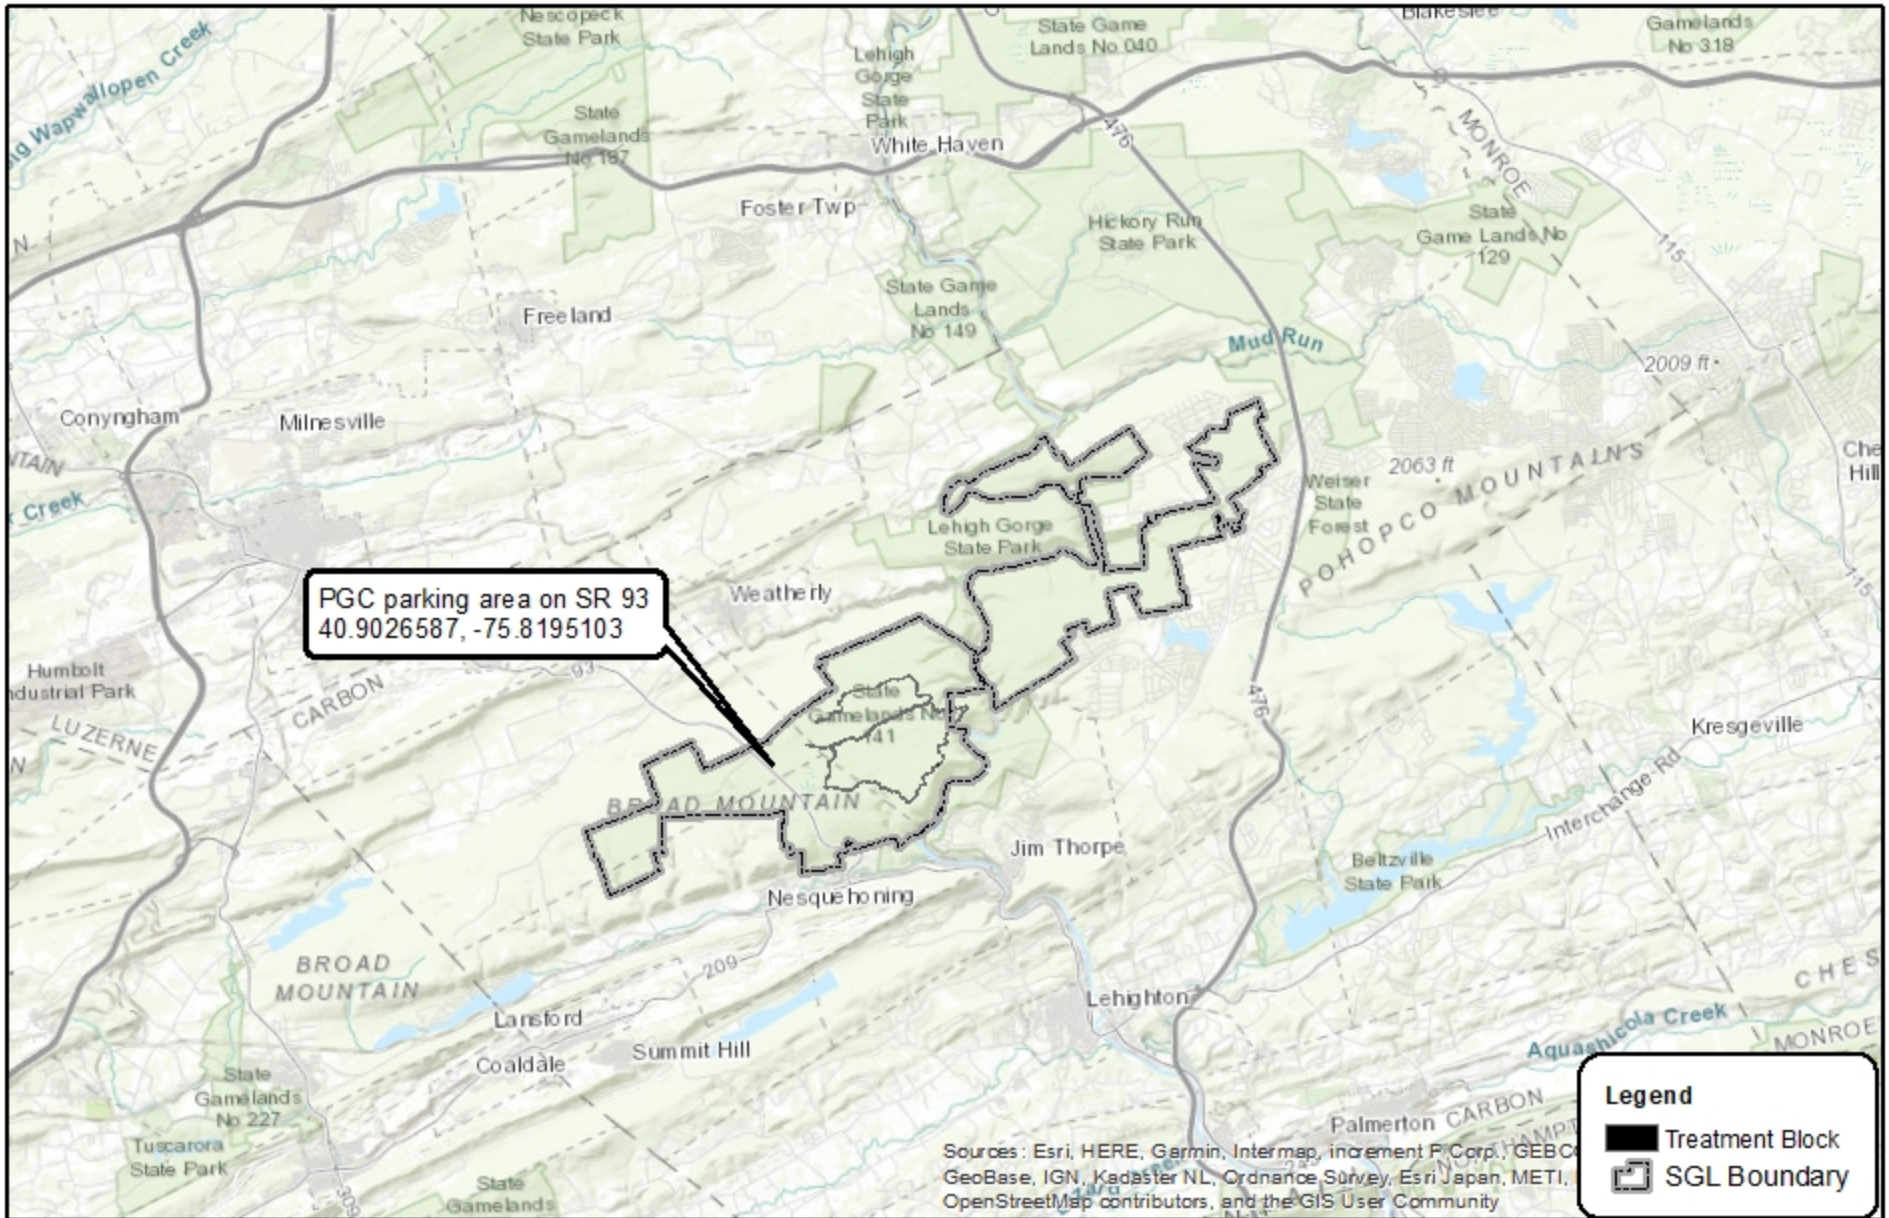

SGL 141
Carbon County
Packer Township
Lehigh Township
Nesquehoning Borough

Broad Break Location Map 141-2022-01

Sources: Esri, HERE, Garmin, Intermap, increment P Corp., GEBCO, GeoBase, IGN, Kadaster NL, Ordnance Survey, Esri Japan, METI, OpenStreetMap contributors, and the GIS User Community

- Legend**
- Treatment Block
 - - - SGL Boundary