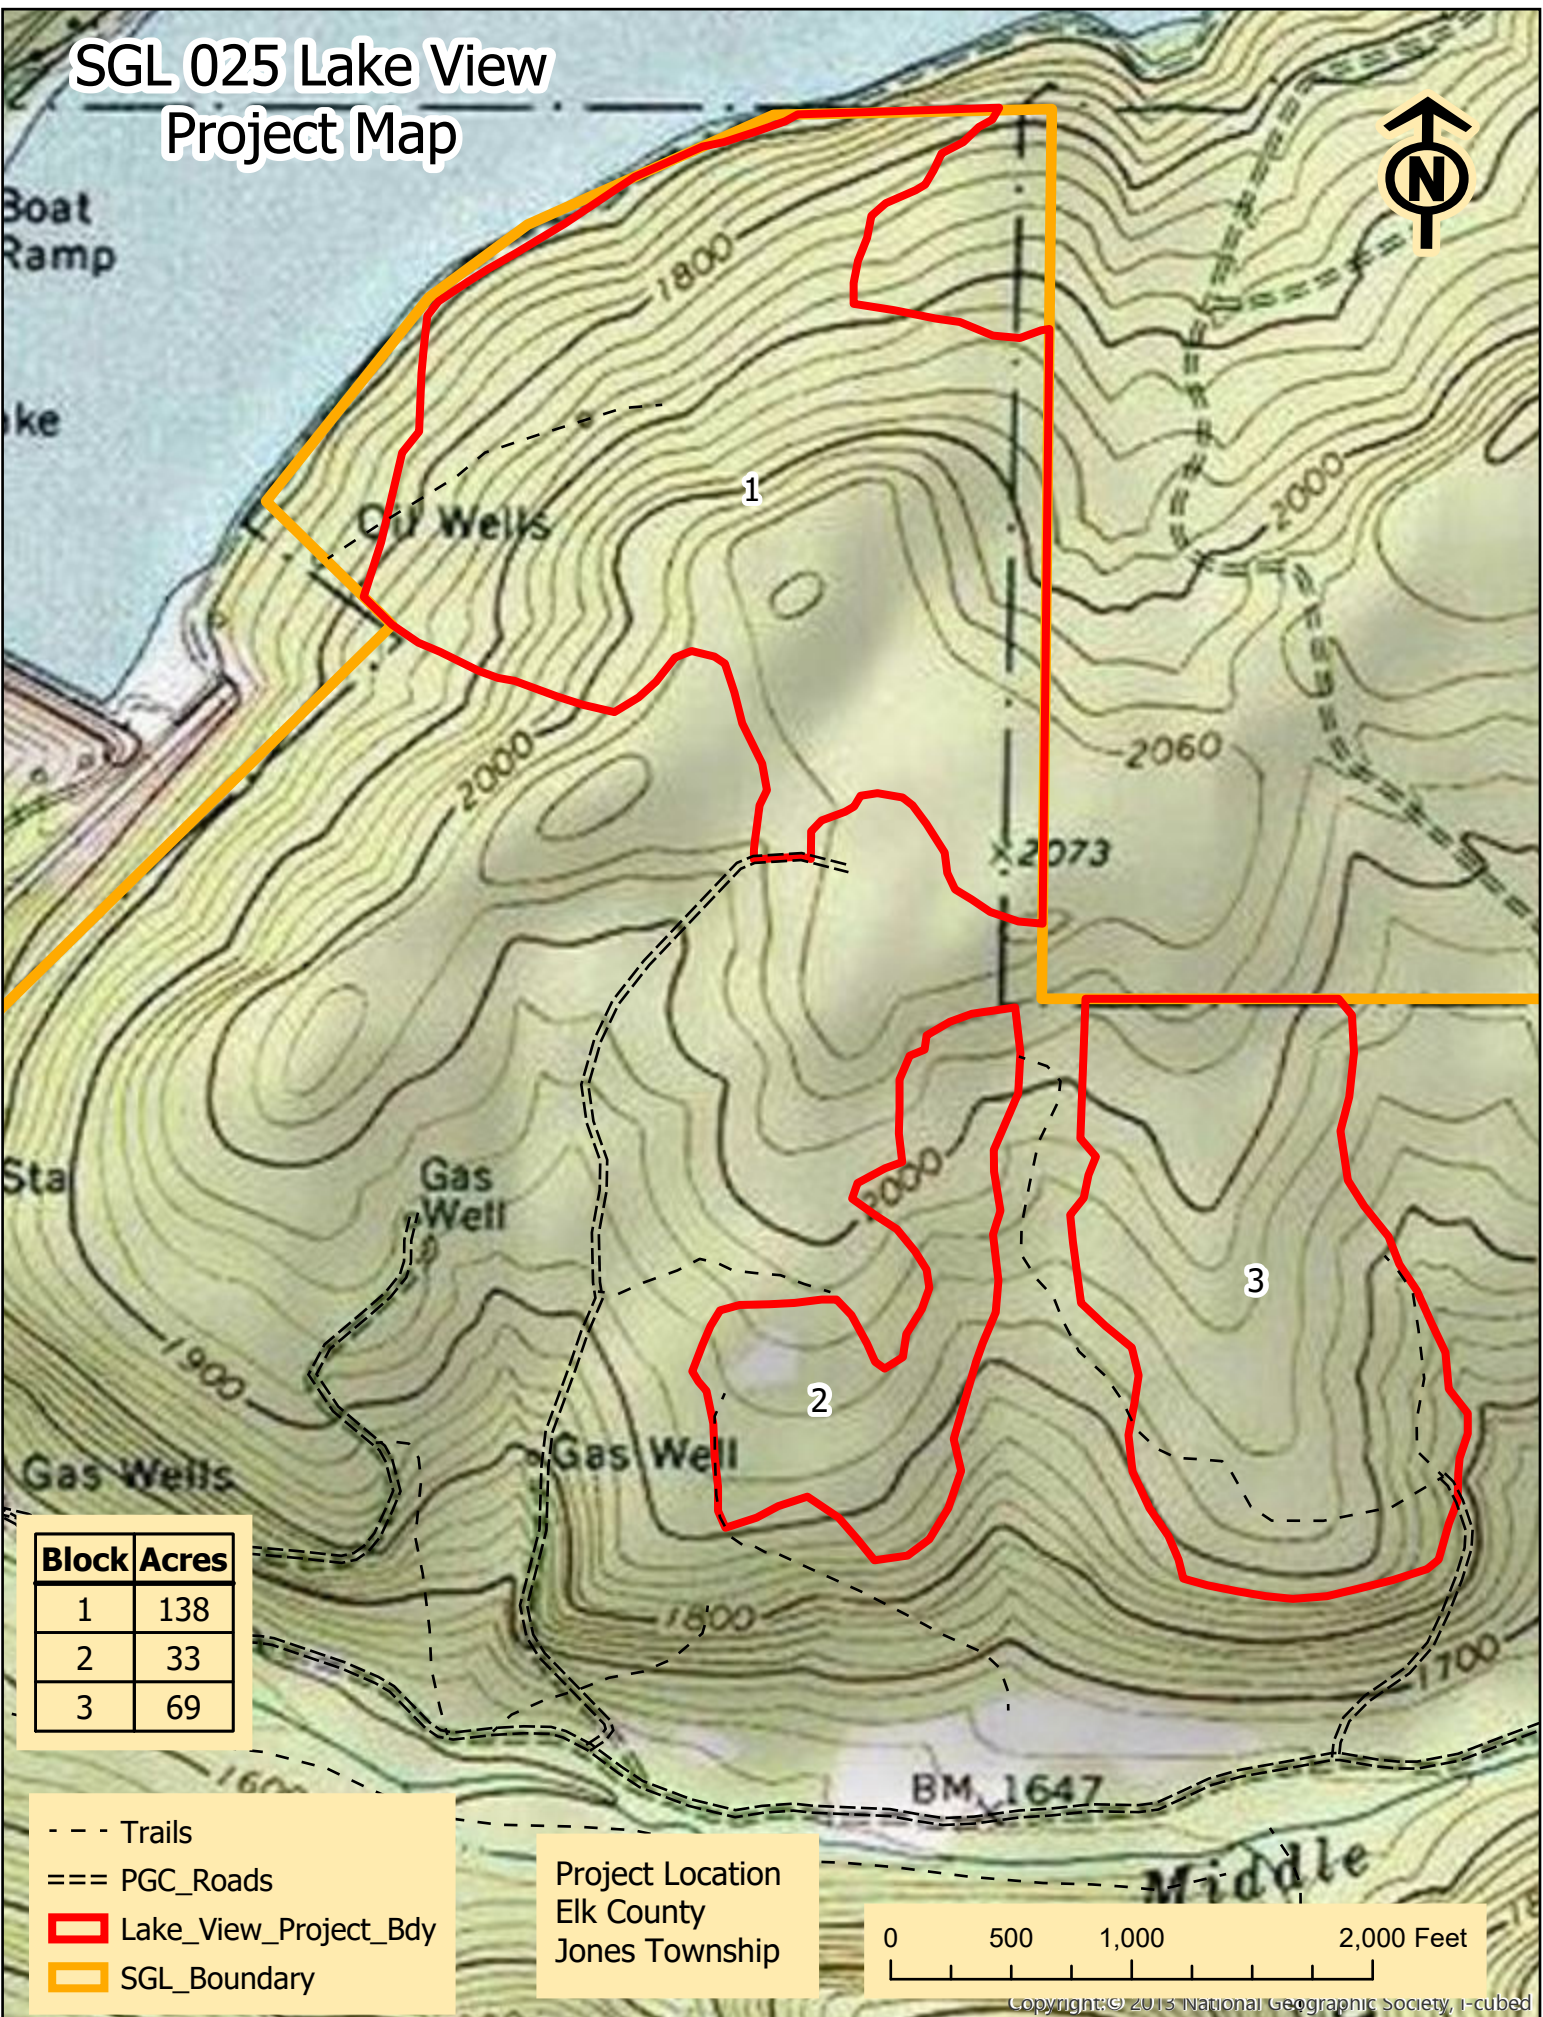

SGL 025 Lake View Project Map

Block	Acres
1	138
2	33
3	69

- - - Trails
- === PGC_Roads
- Lake_View_Project_Bdy
- SGL_Boundary

Project Location
Elk County
Jones Township