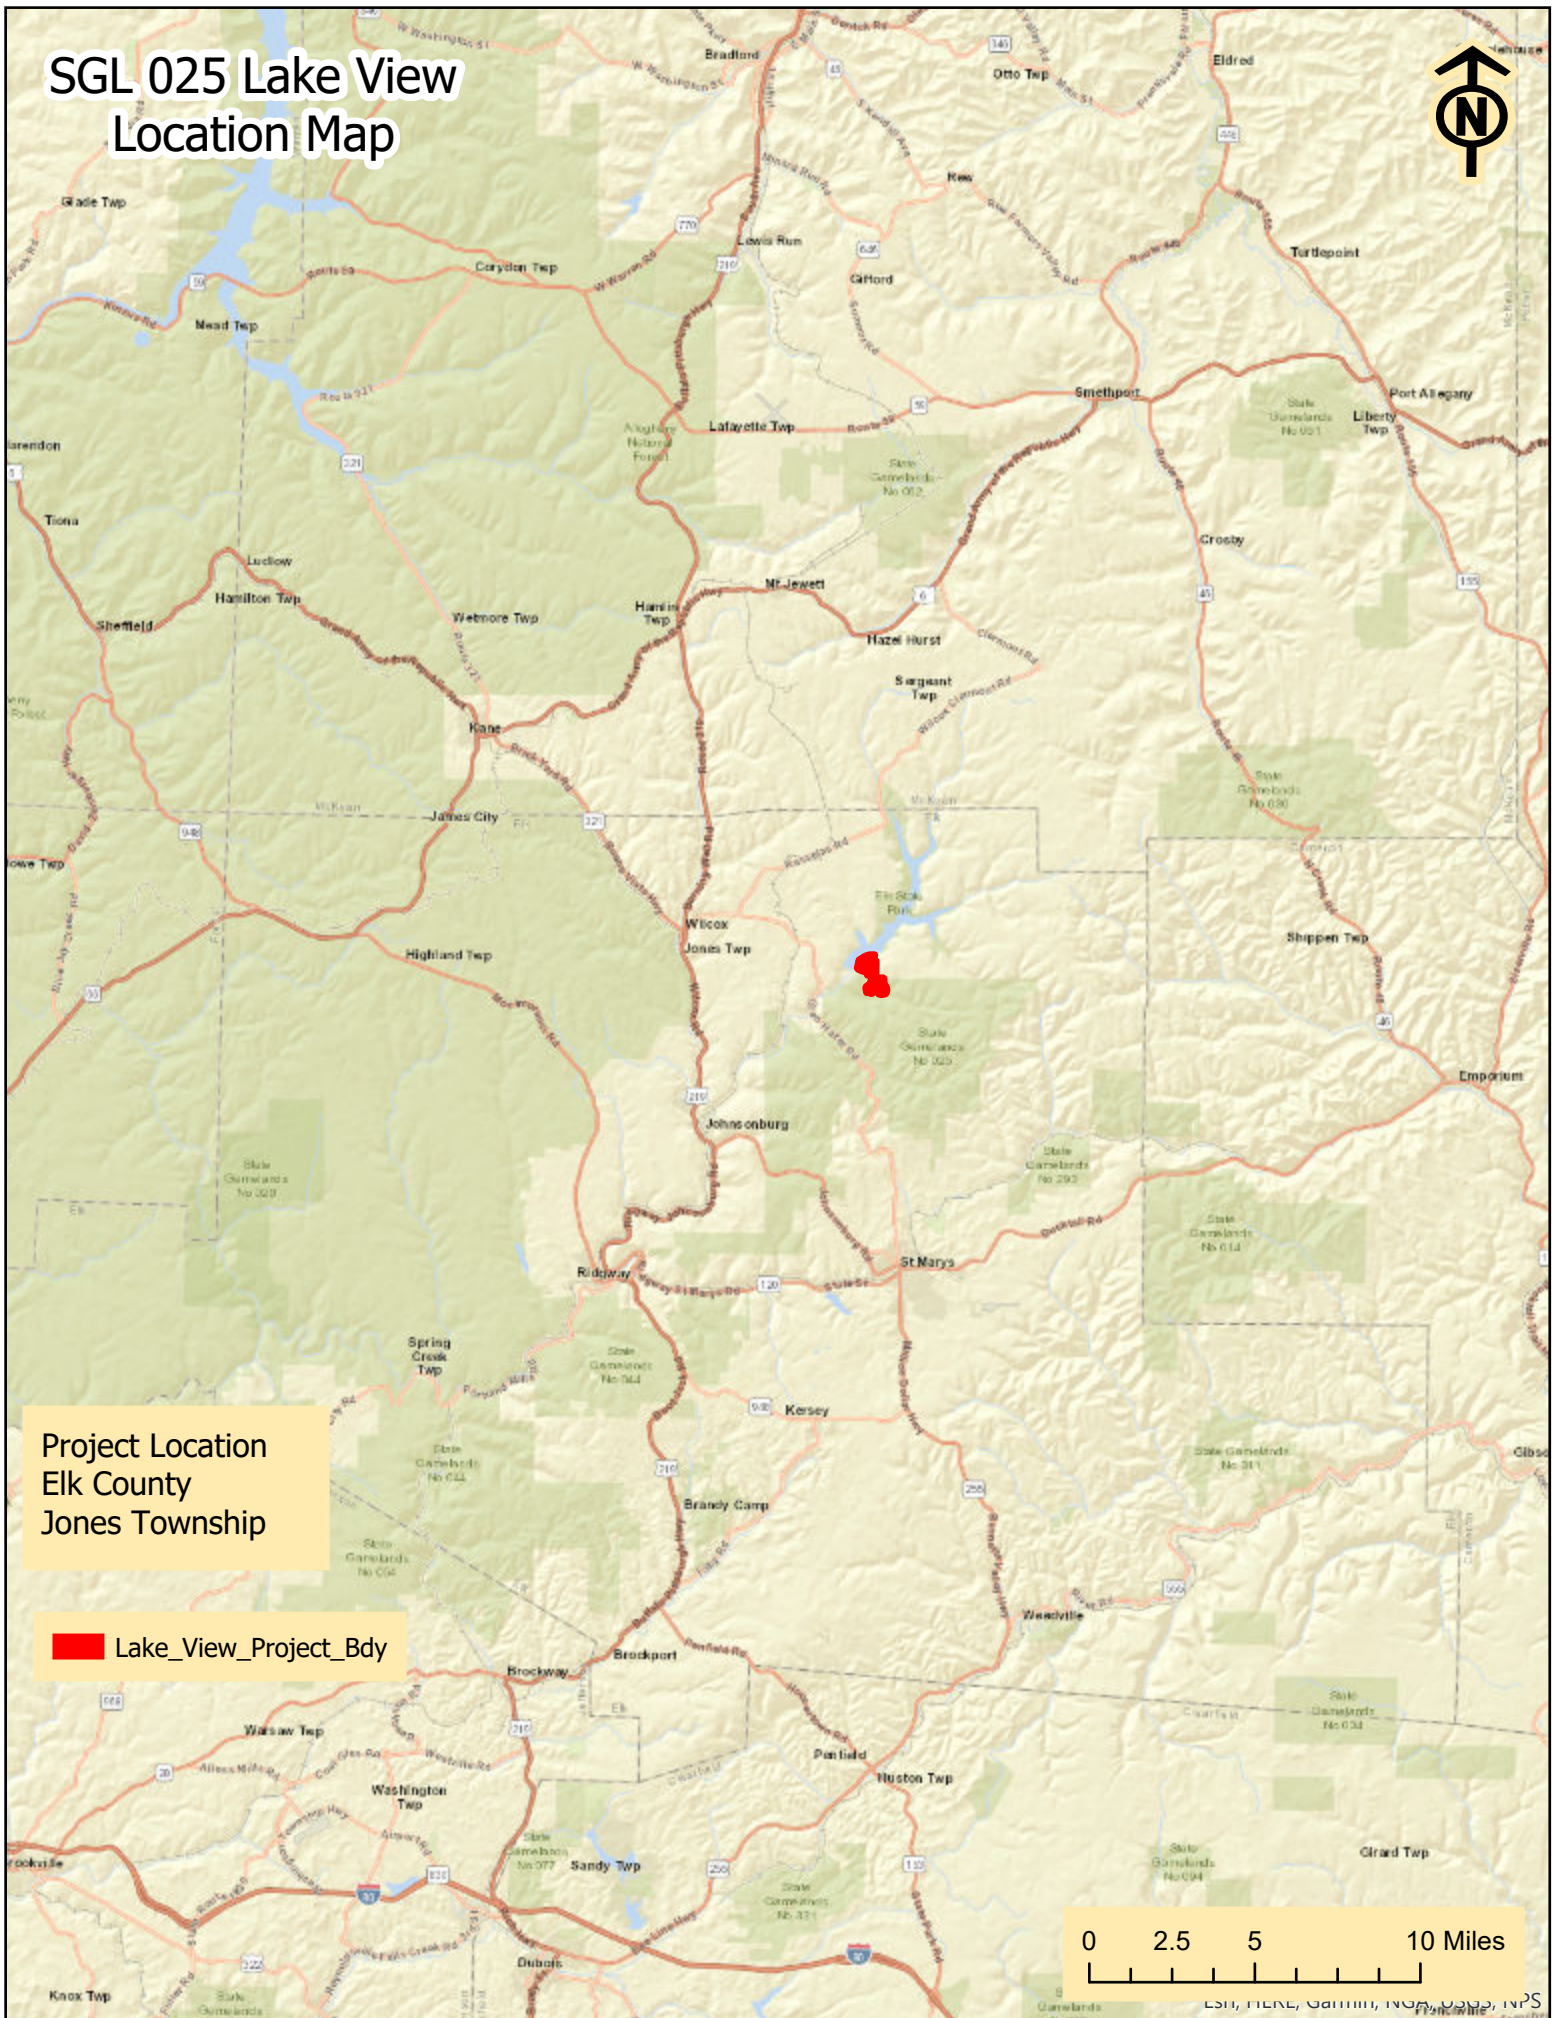

SGL 025 Lake View Location Map

Project Location
Elk County
Jones Township

 Lake_View_Project_Bdy

0 2.5 5 10 Miles