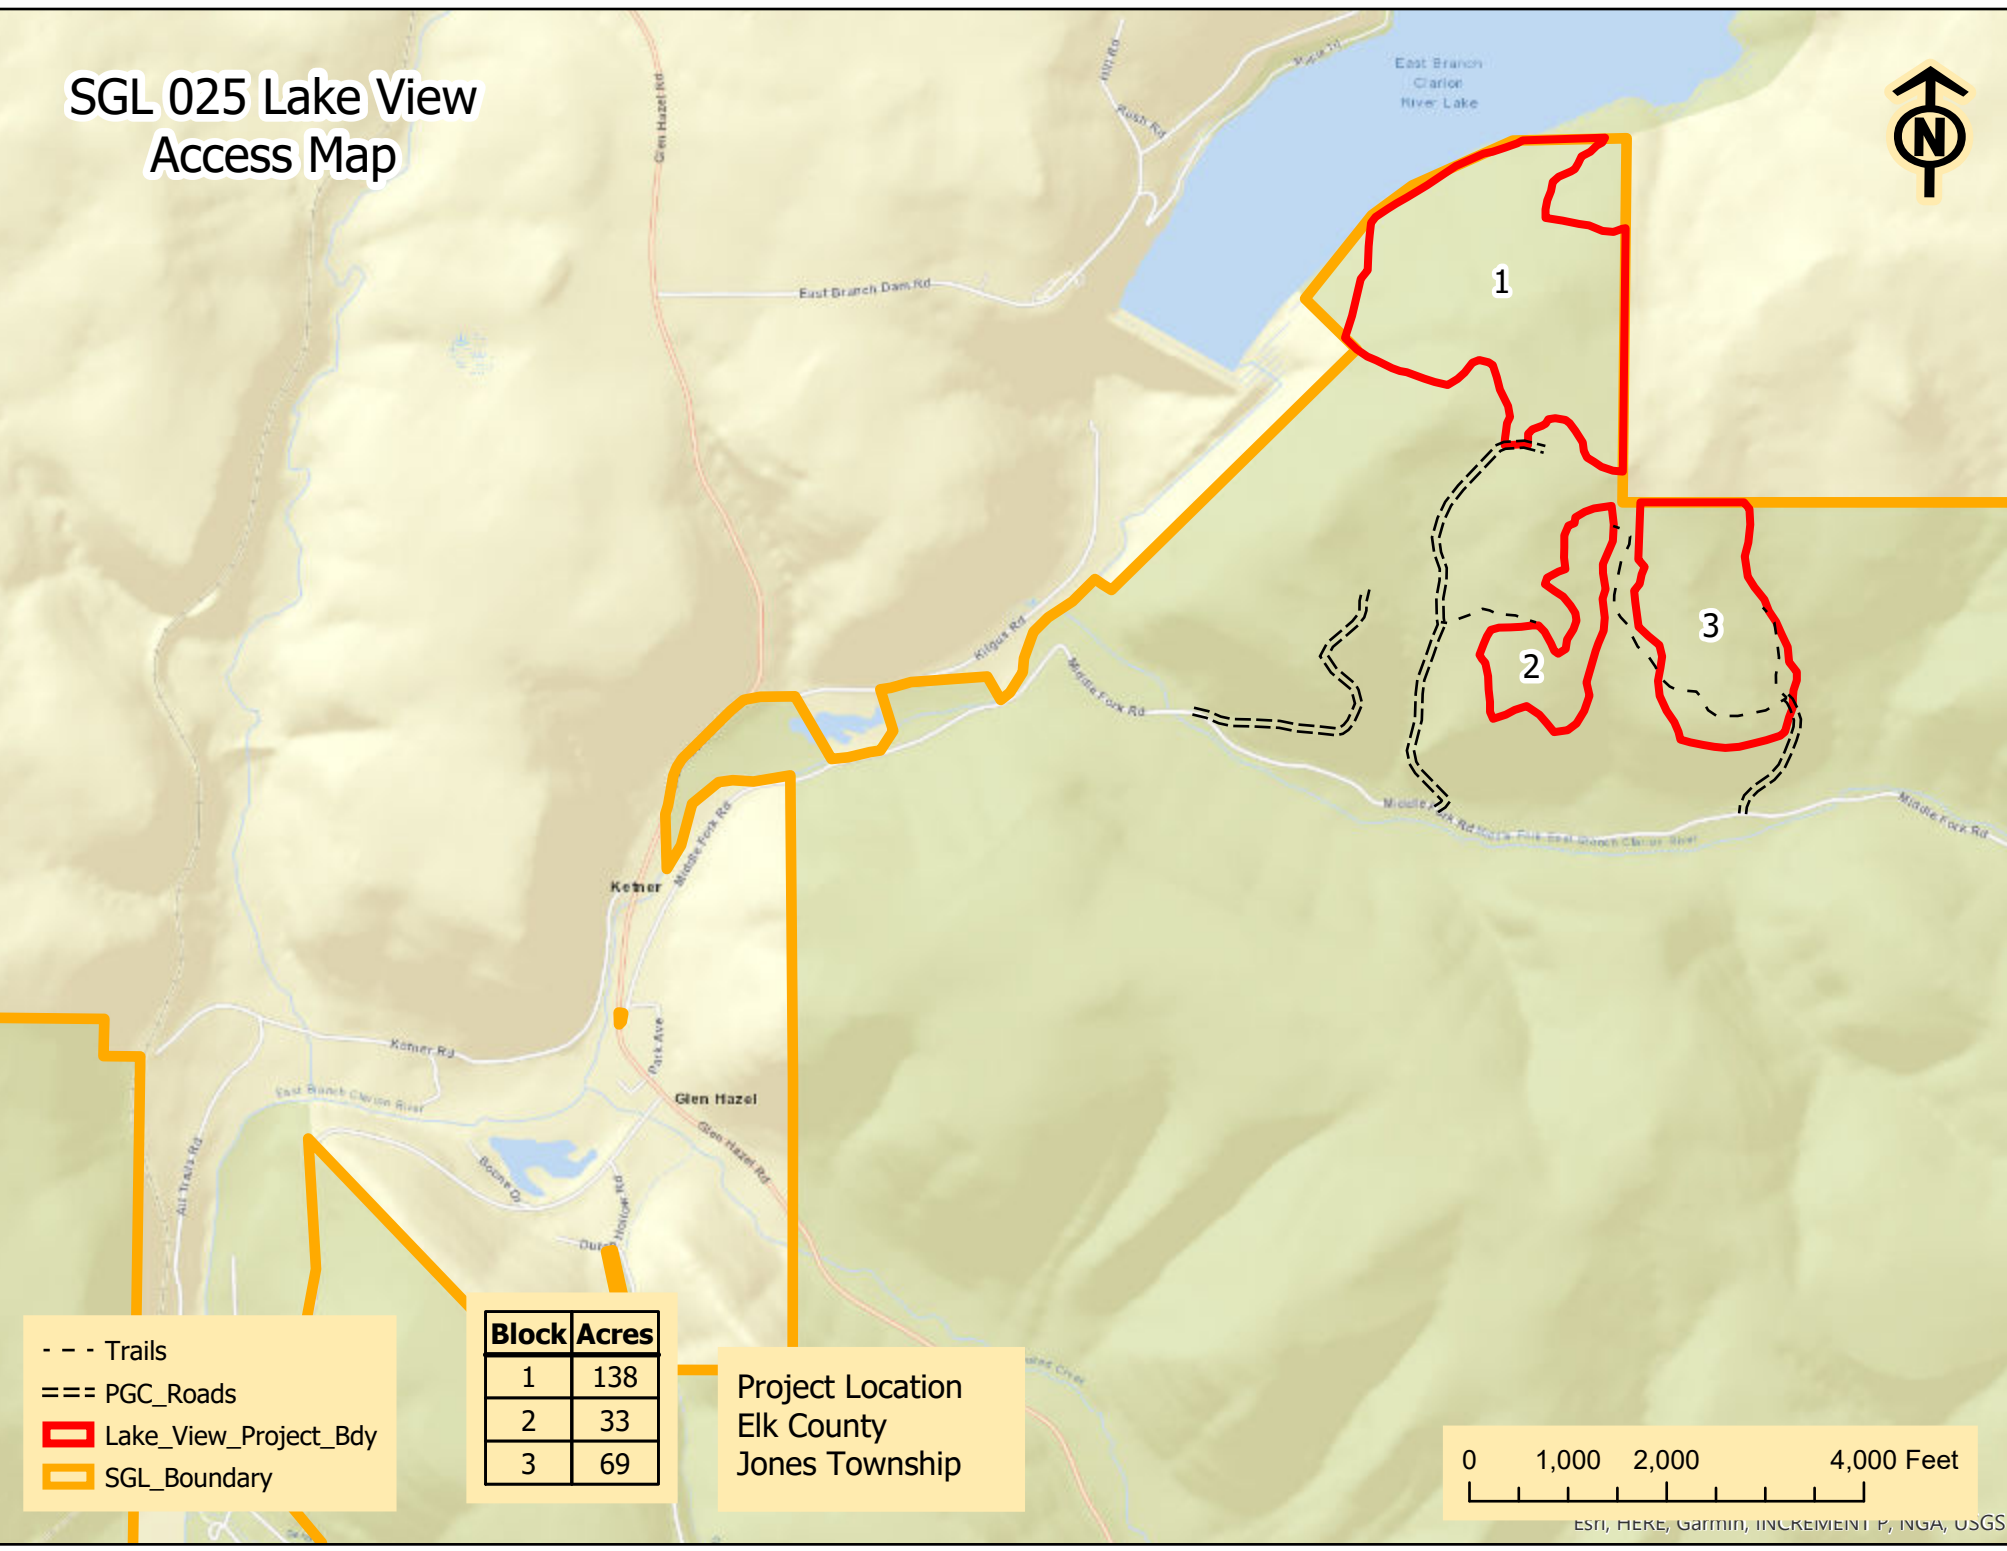

SGL 025 Lake View Access Map

- - - Trails
- === PGC_Roads
- Lake_View_Project_Bdy
- SGL_Boundary

Block	Acres
1	138
2	33
3	69

Project Location
Elk County
Jones Township