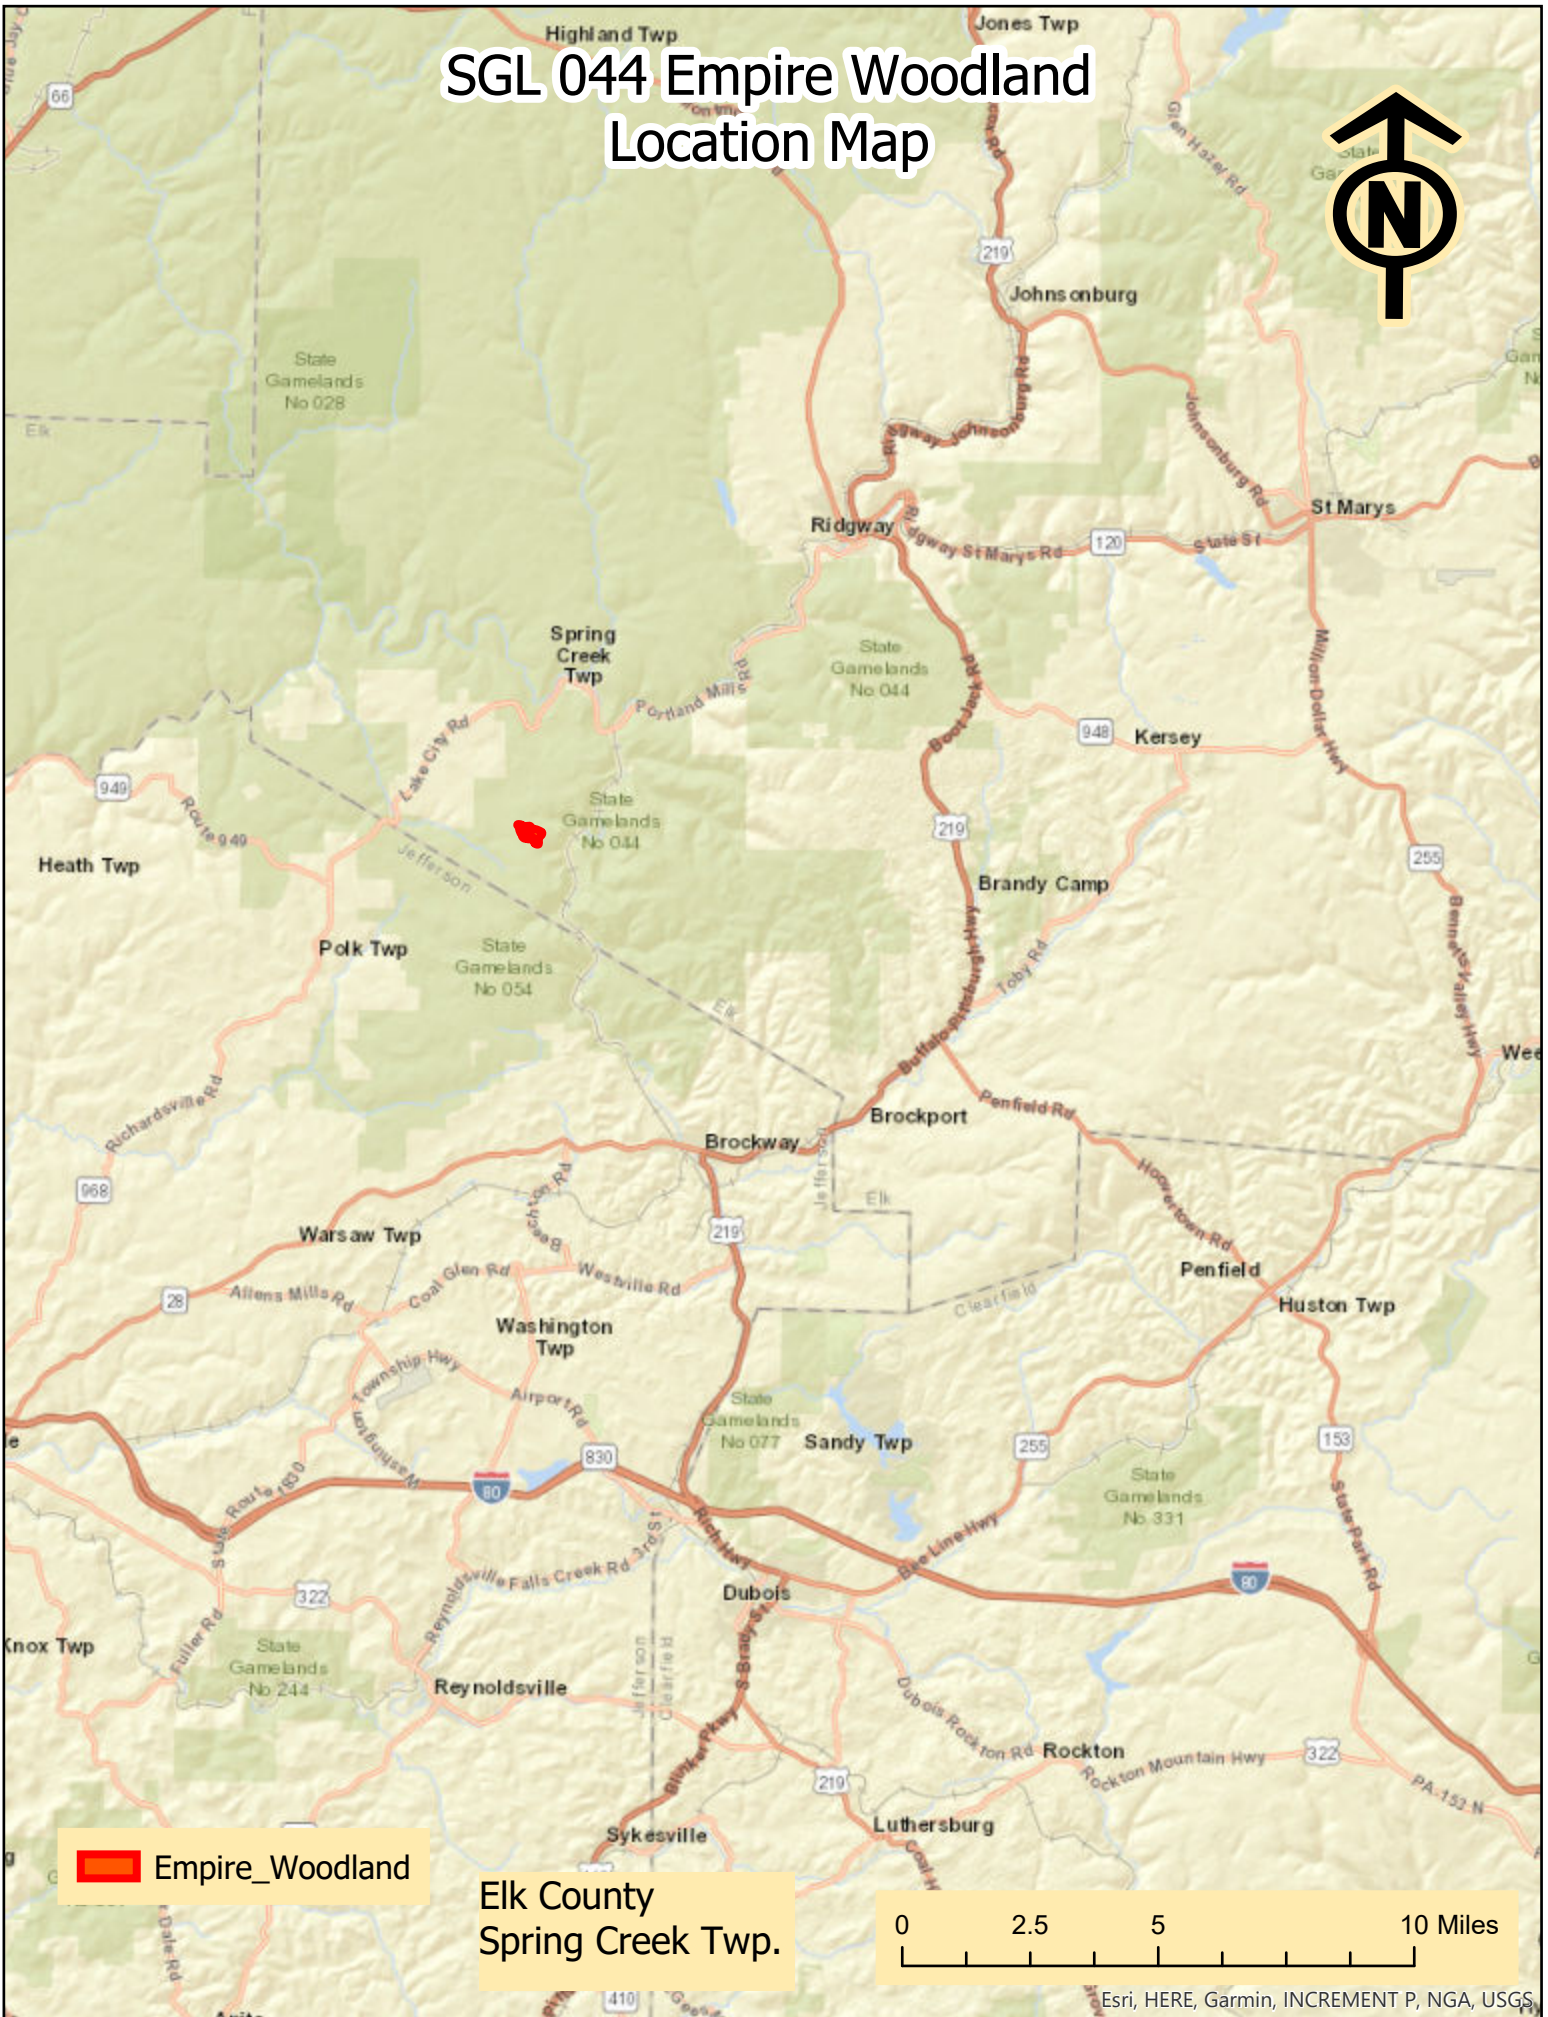

SGL 044 Empire Woodland Location Map

Empire_Woodland

Elk County
Spring Creek Twp.

0 2.5 5 10 Miles