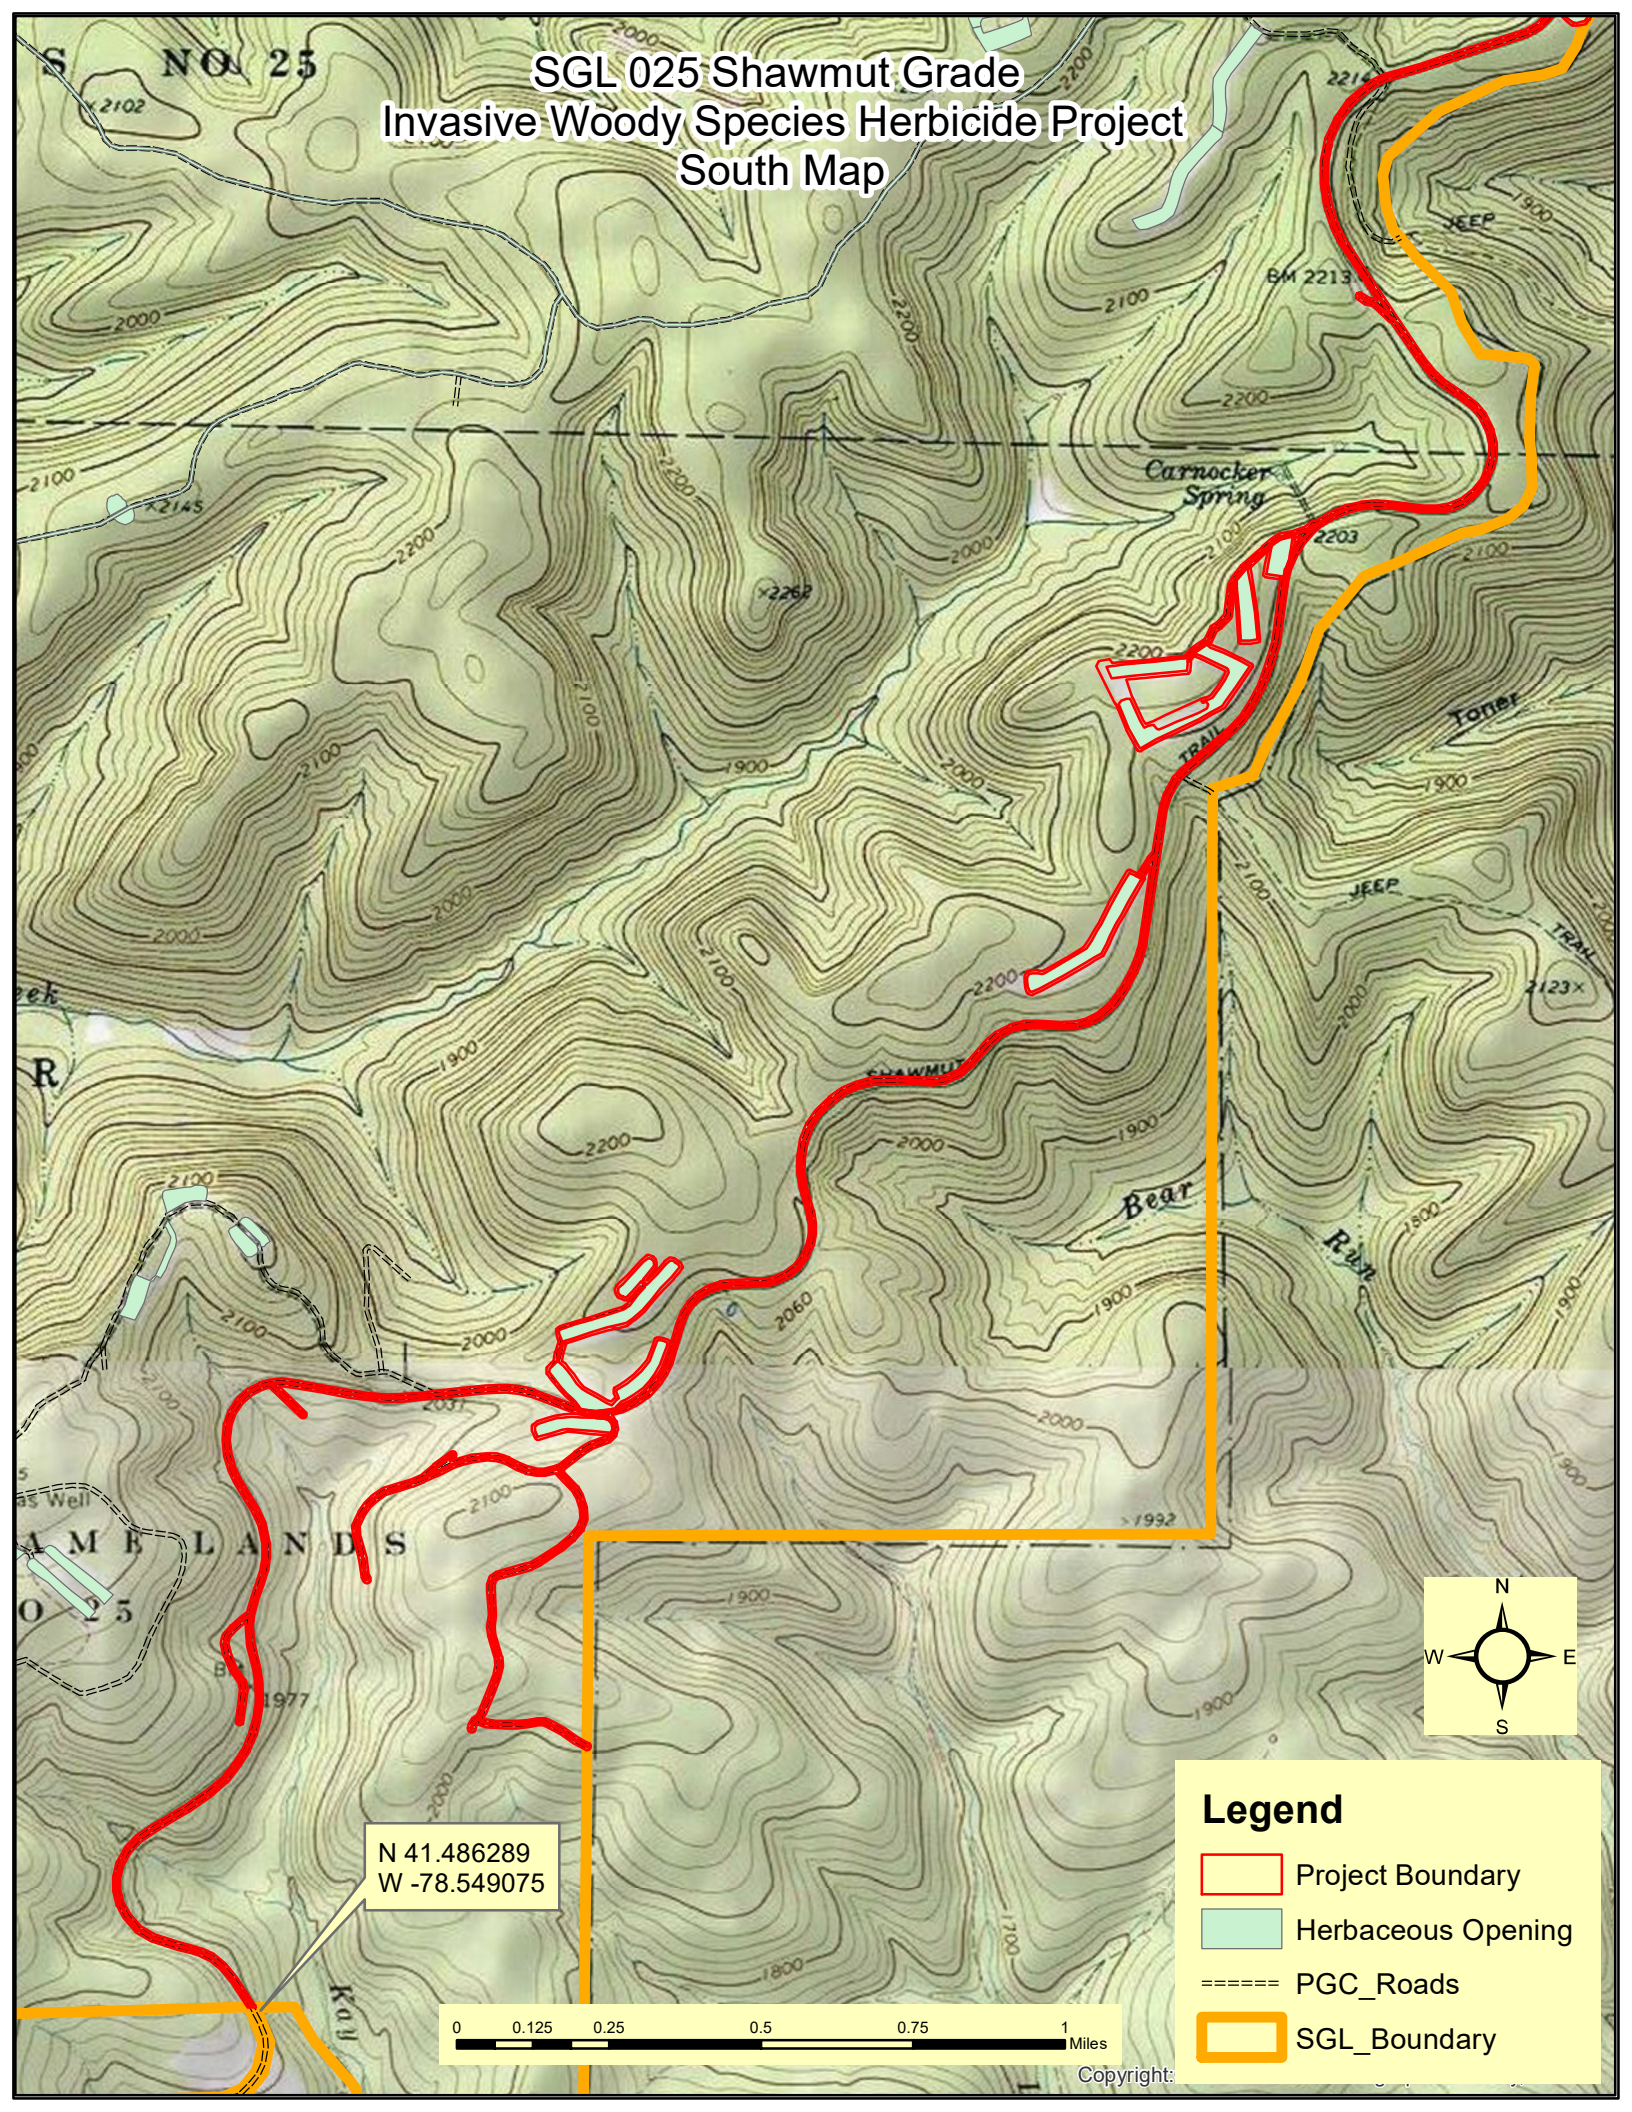

SGL 025 Shawmut Grade Invasive Woody Species Herbicide Project South Map

N 41.486289
W -78.549075

Legend

-  Project Boundary
-  Herbaceous Opening
-  PGC_Roads
-  SGL_Boundary

Copyright: