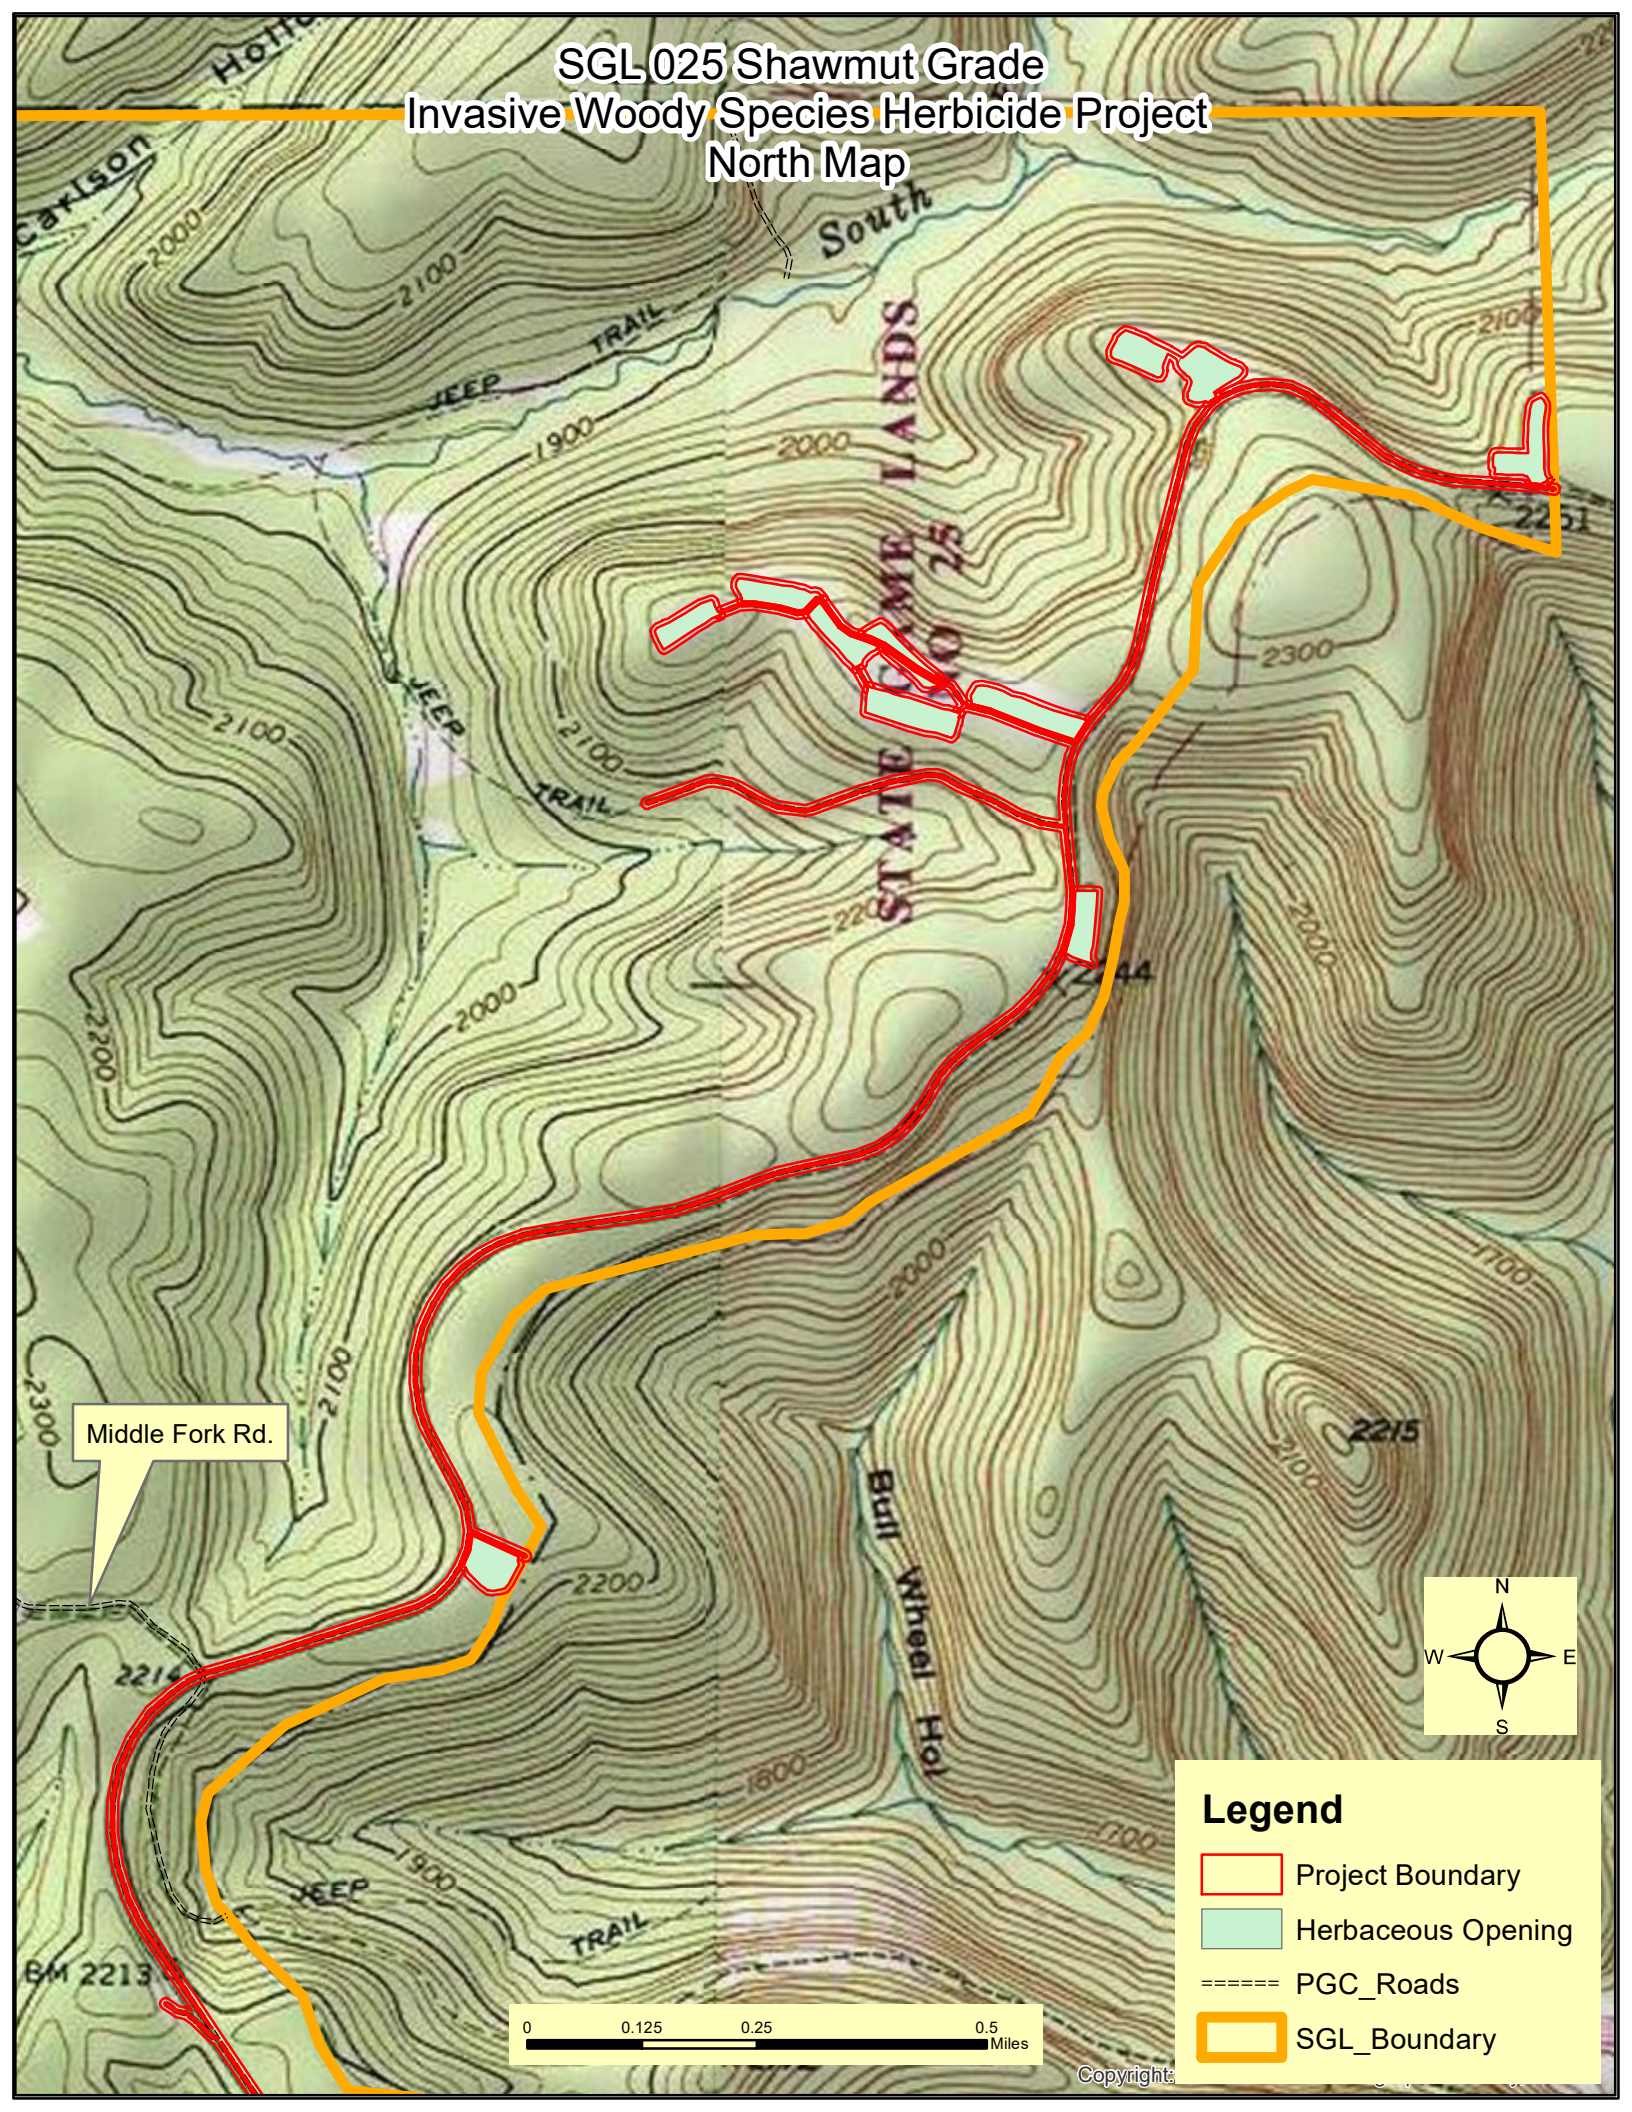

SGL025 Shawmut Grade
Invasive Woody Species Herbicide Project
North Map

Middle Fork Rd.

Legend

-  Project Boundary
-  Herbaceous Opening
-  PGC_Roads
-  SGL_Boundary

Copyright: