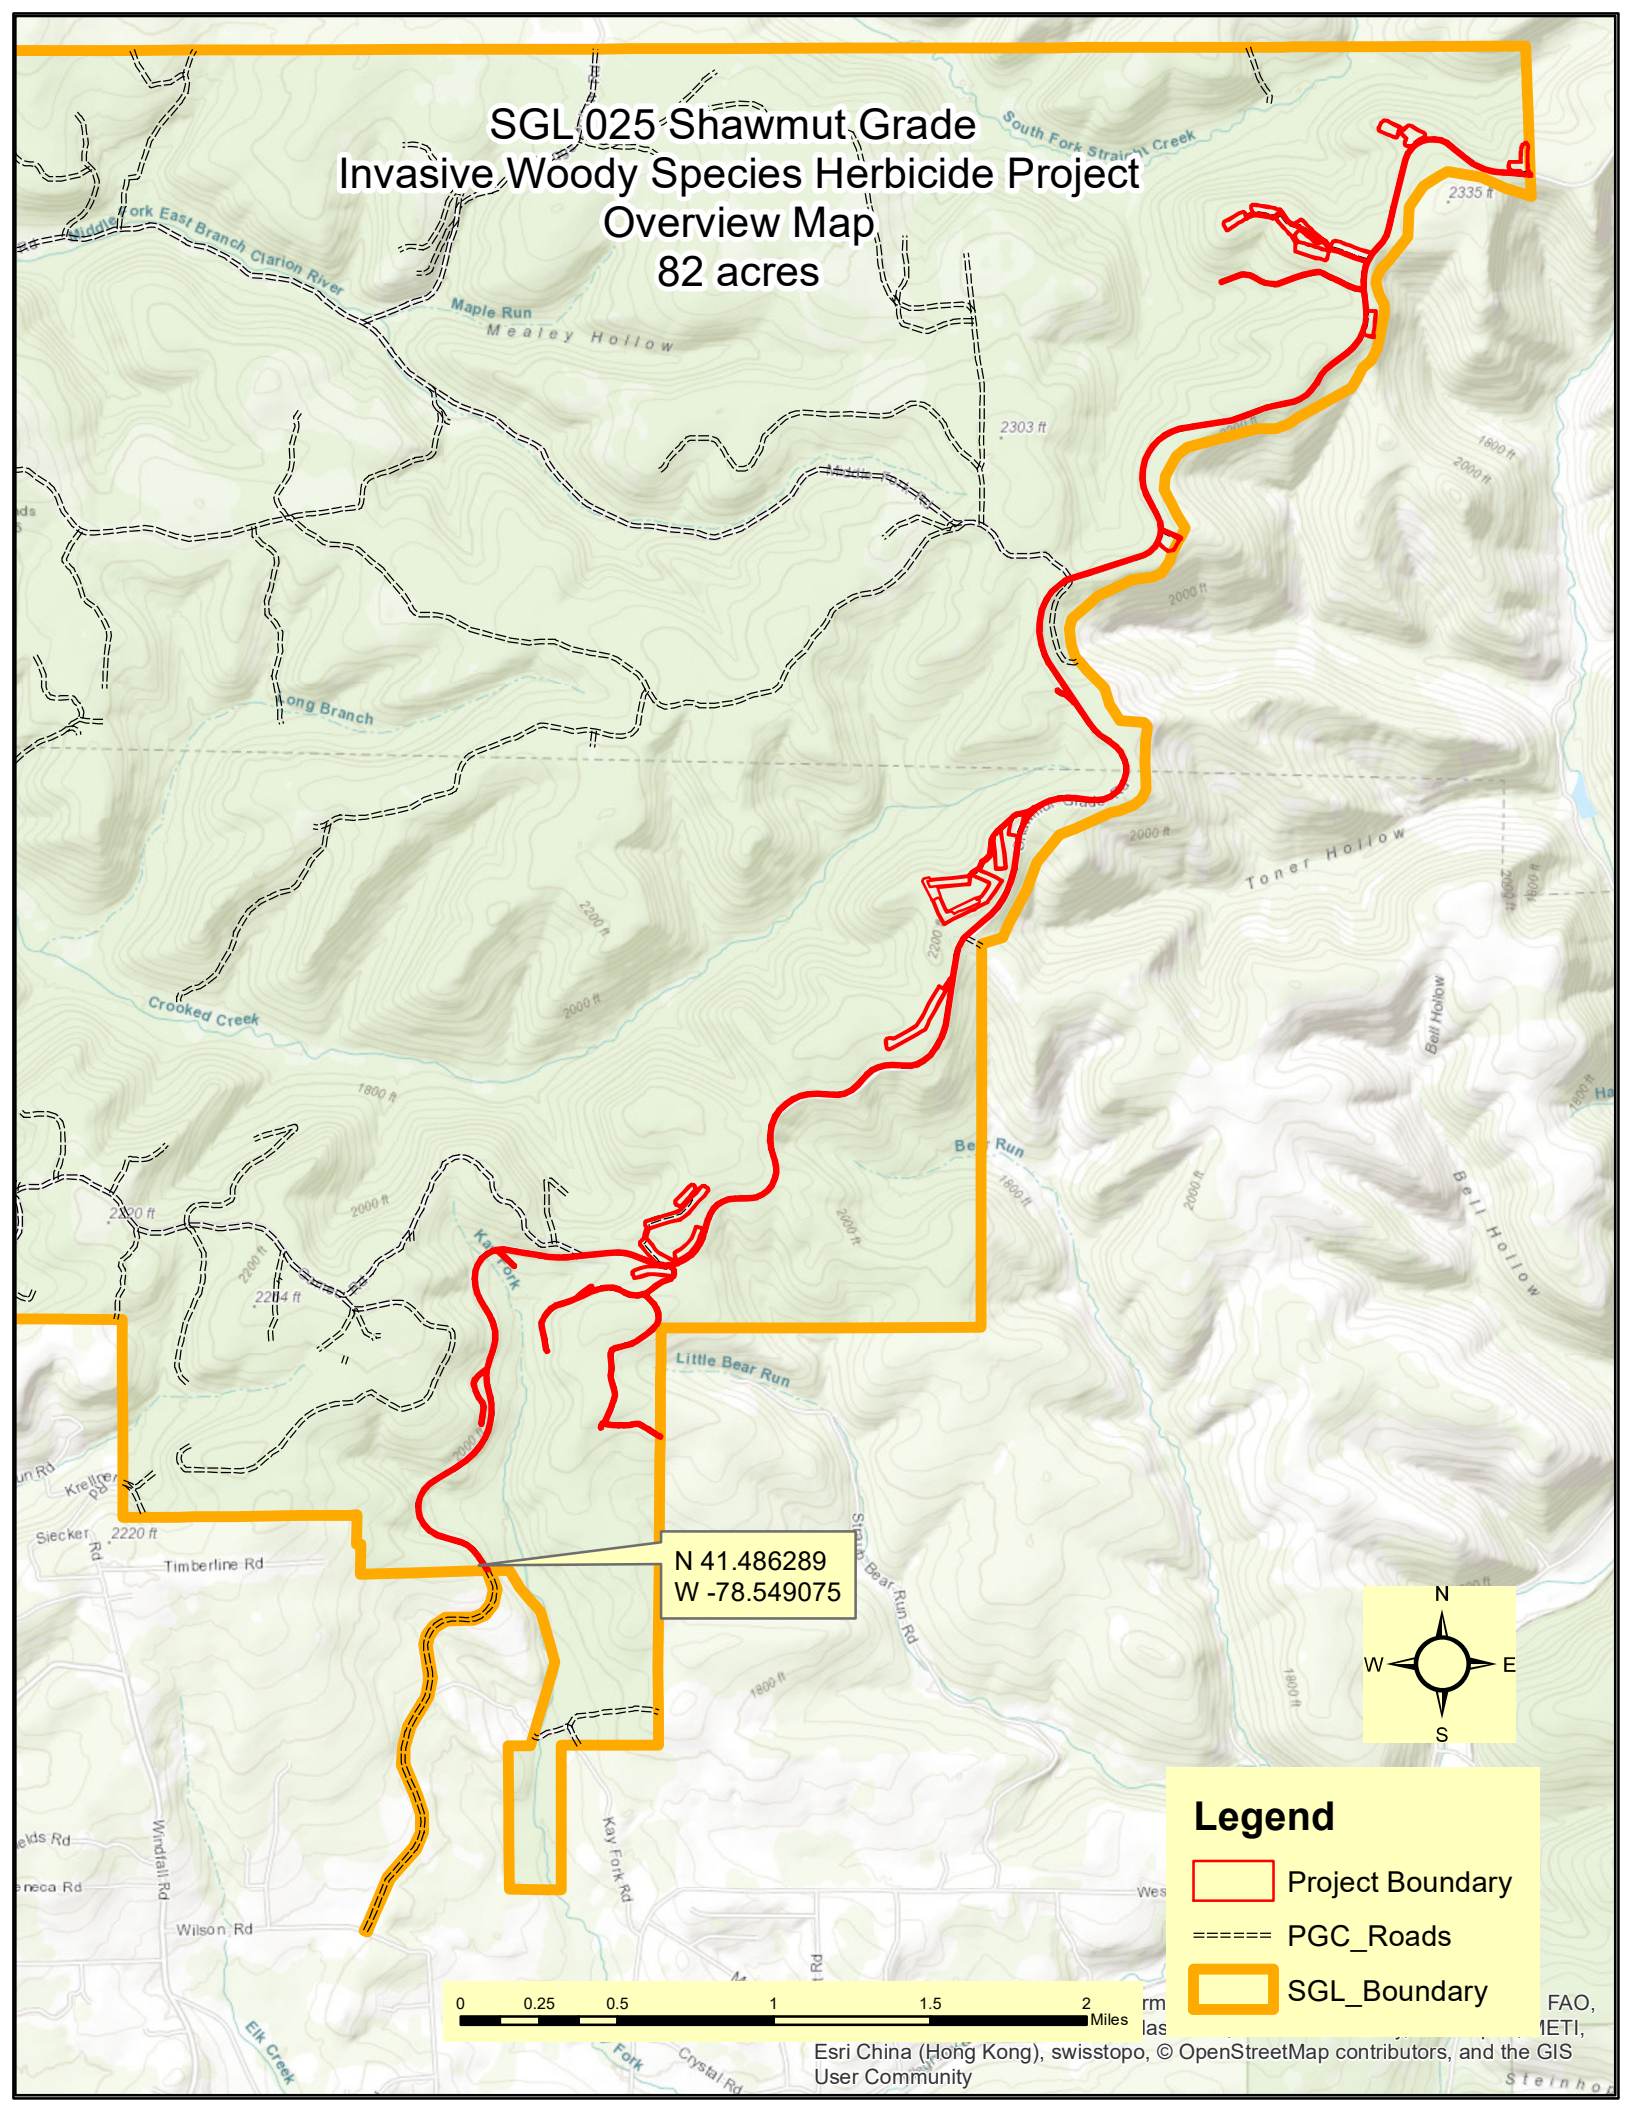

SGL 025 Shawmut Grade Invasive Woody Species Herbicide Project Overview Map 82 acres

N 41.486289
W -78.549075

Legend

-  Project Boundary
-  PGC_Roads
-  SGL_Boundary