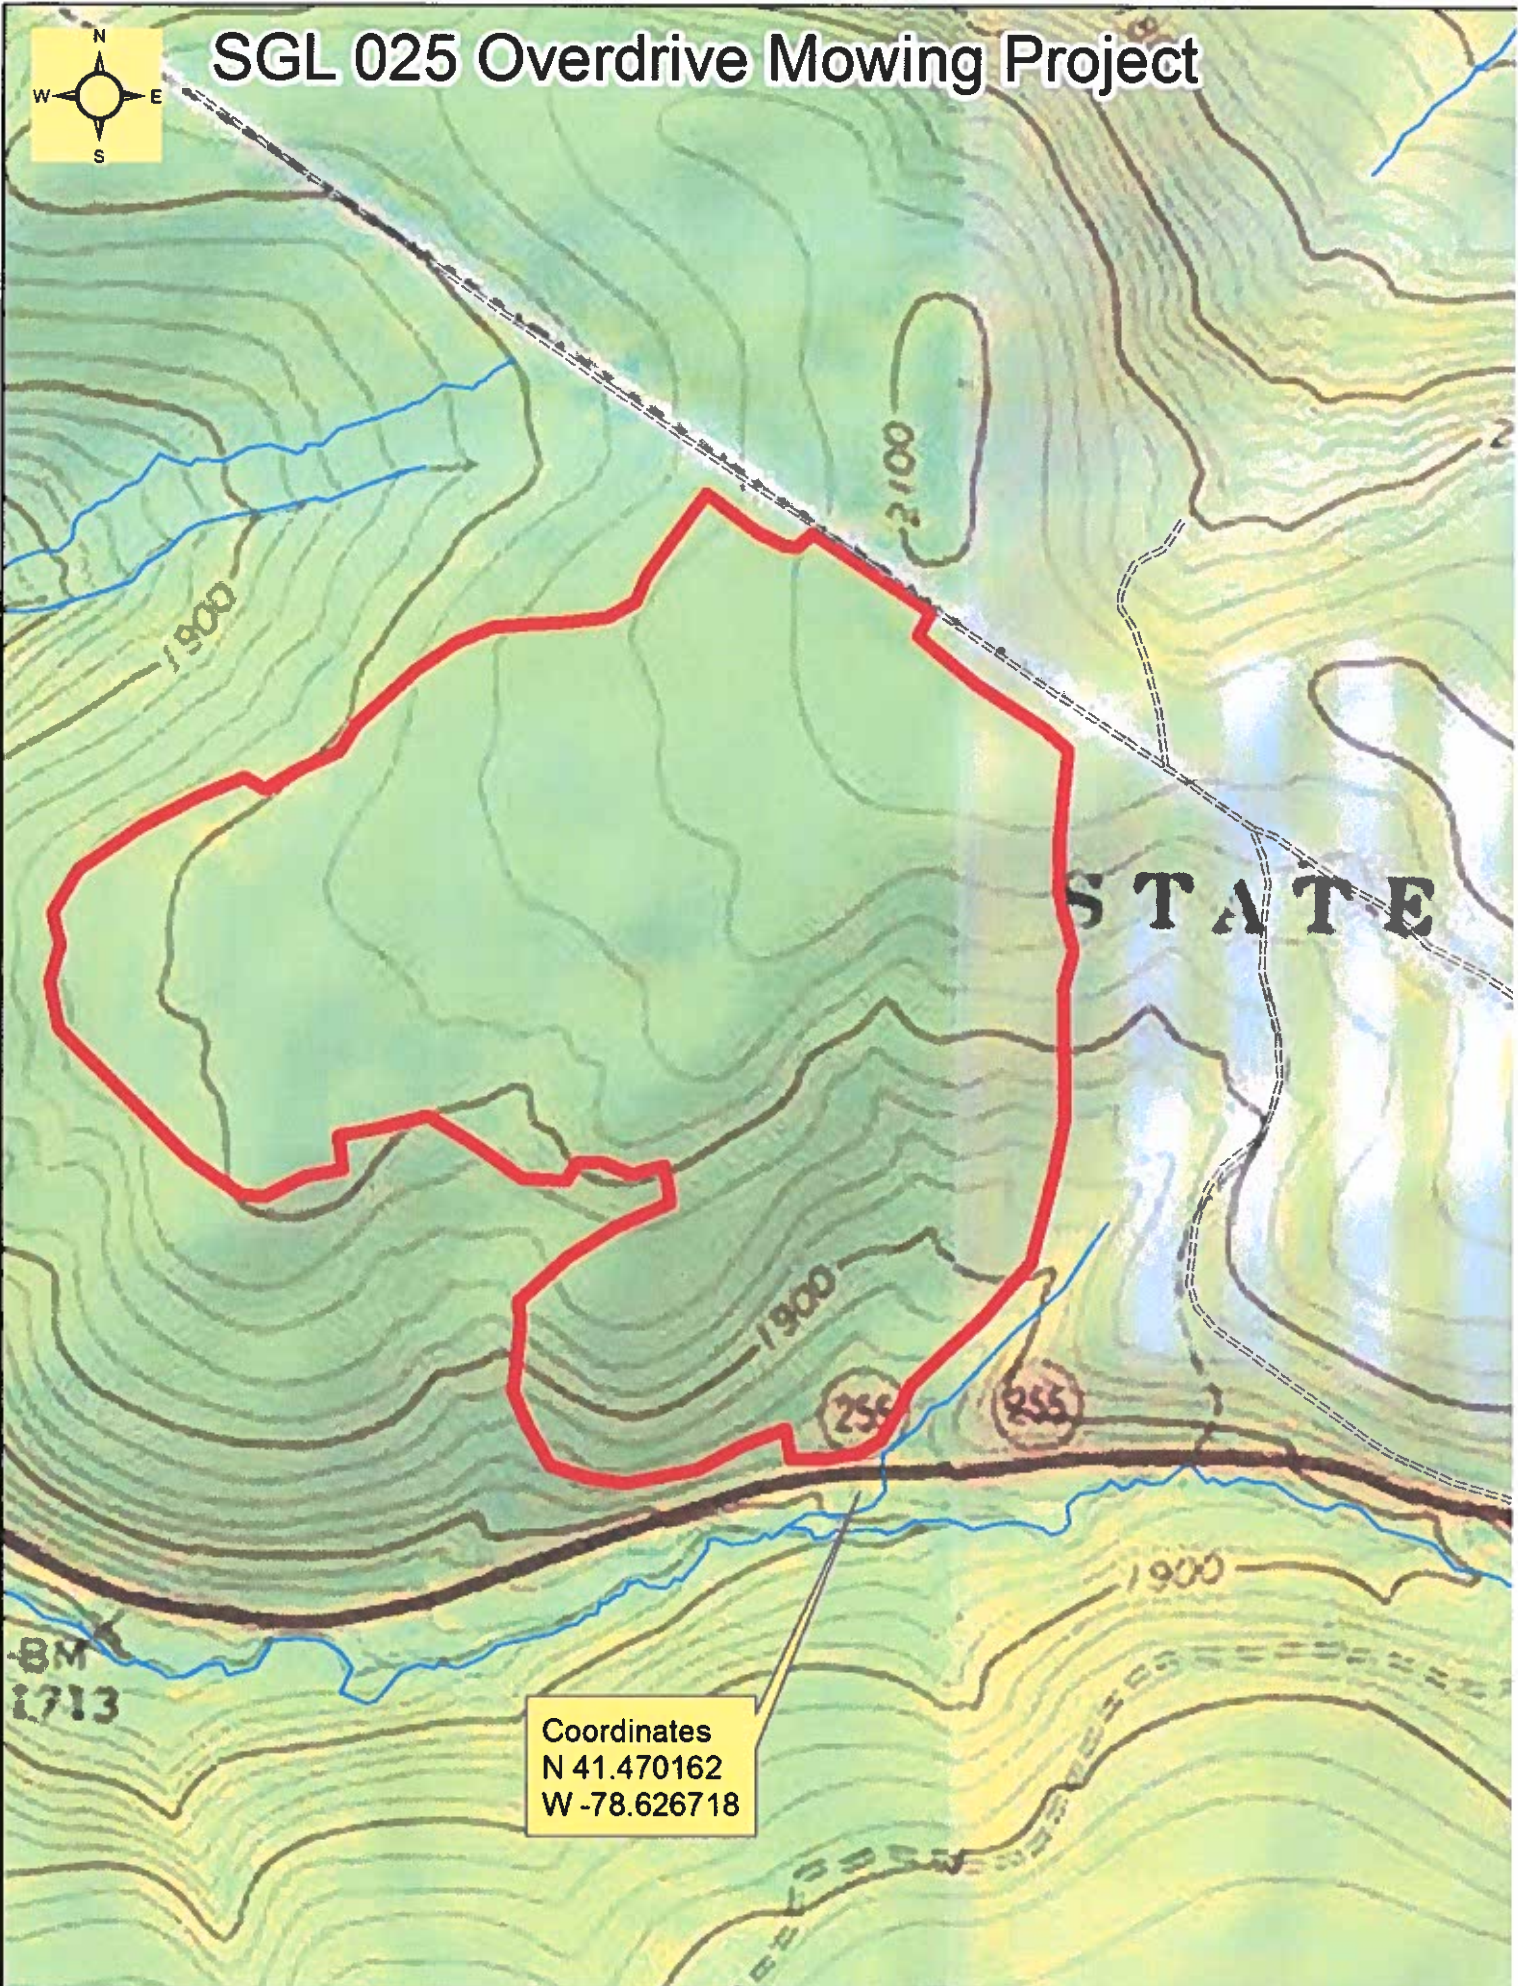

# SGL 025 Overdrive Mowing Project

Coordinates  
N 41.470162  
W -78.626718

BM  
1713

STATE

1900

2100

1900

256

255

1900