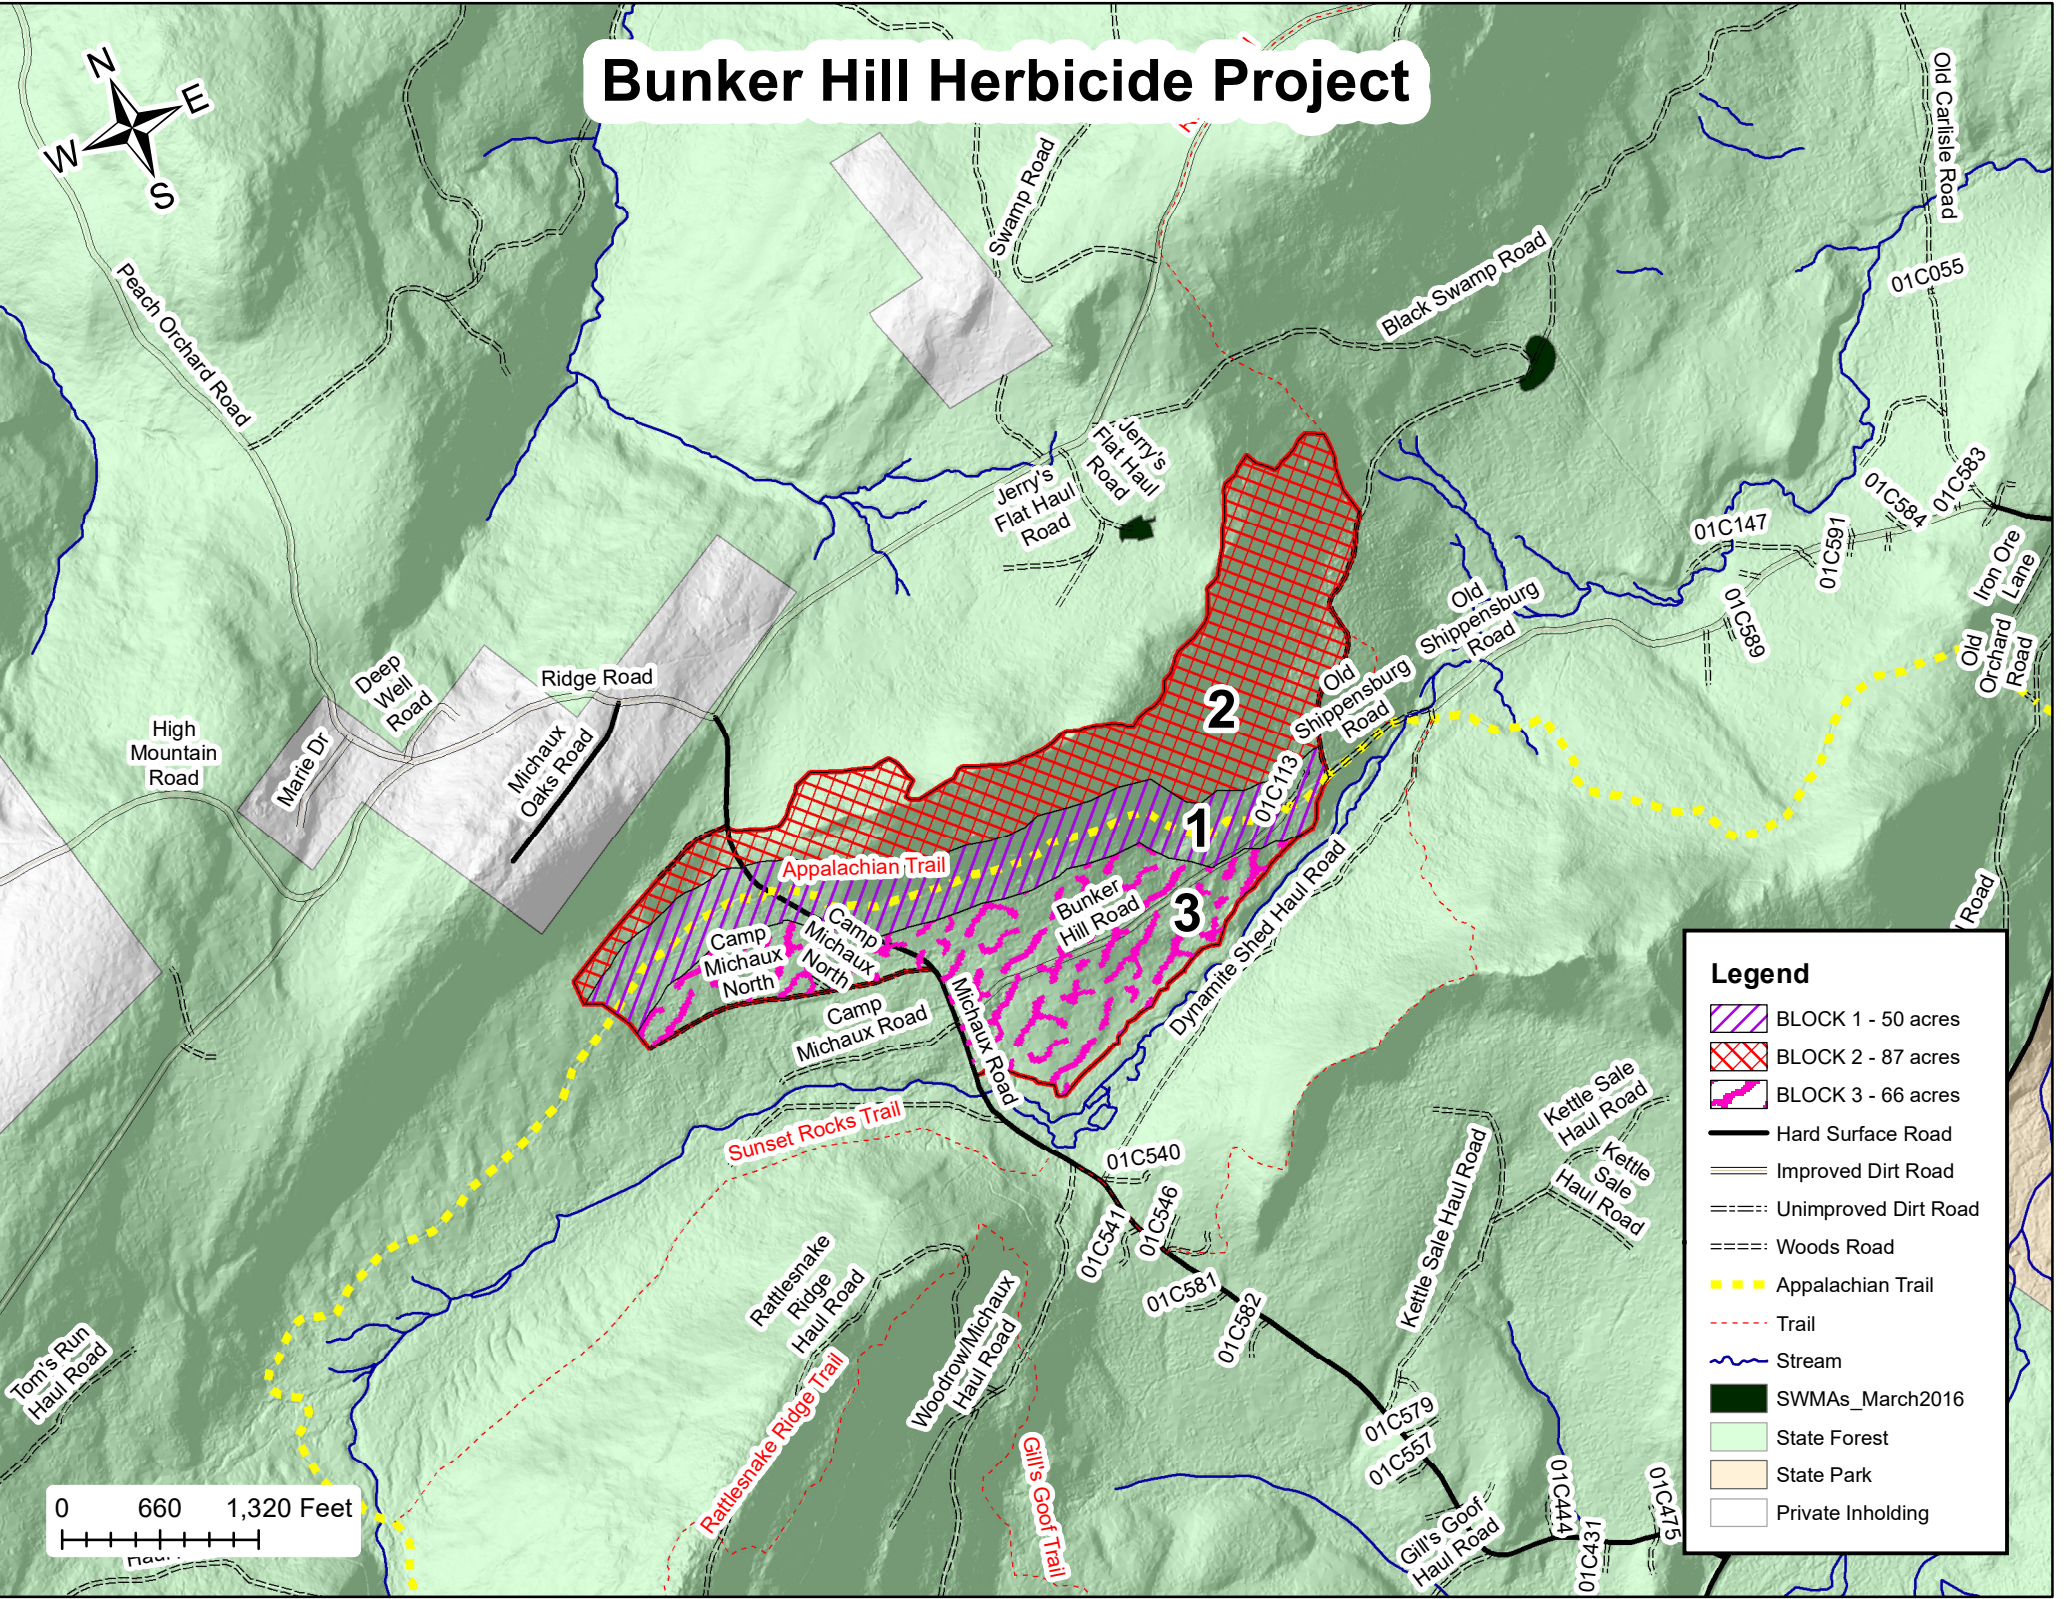

Bunker Hill Herbicide Project

Legend

-  BLOCK 1 - 50 acres
-  BLOCK 2 - 87 acres
-  BLOCK 3 - 66 acres
-  Hard Surface Road
-  Improved Dirt Road
-  Unimproved Dirt Road
-  Woods Road
-  Appalachian Trail
-  Trail
-  Stream
-  SWMAs_March2016
-  State Forest
-  State Park
-  Private Inholding