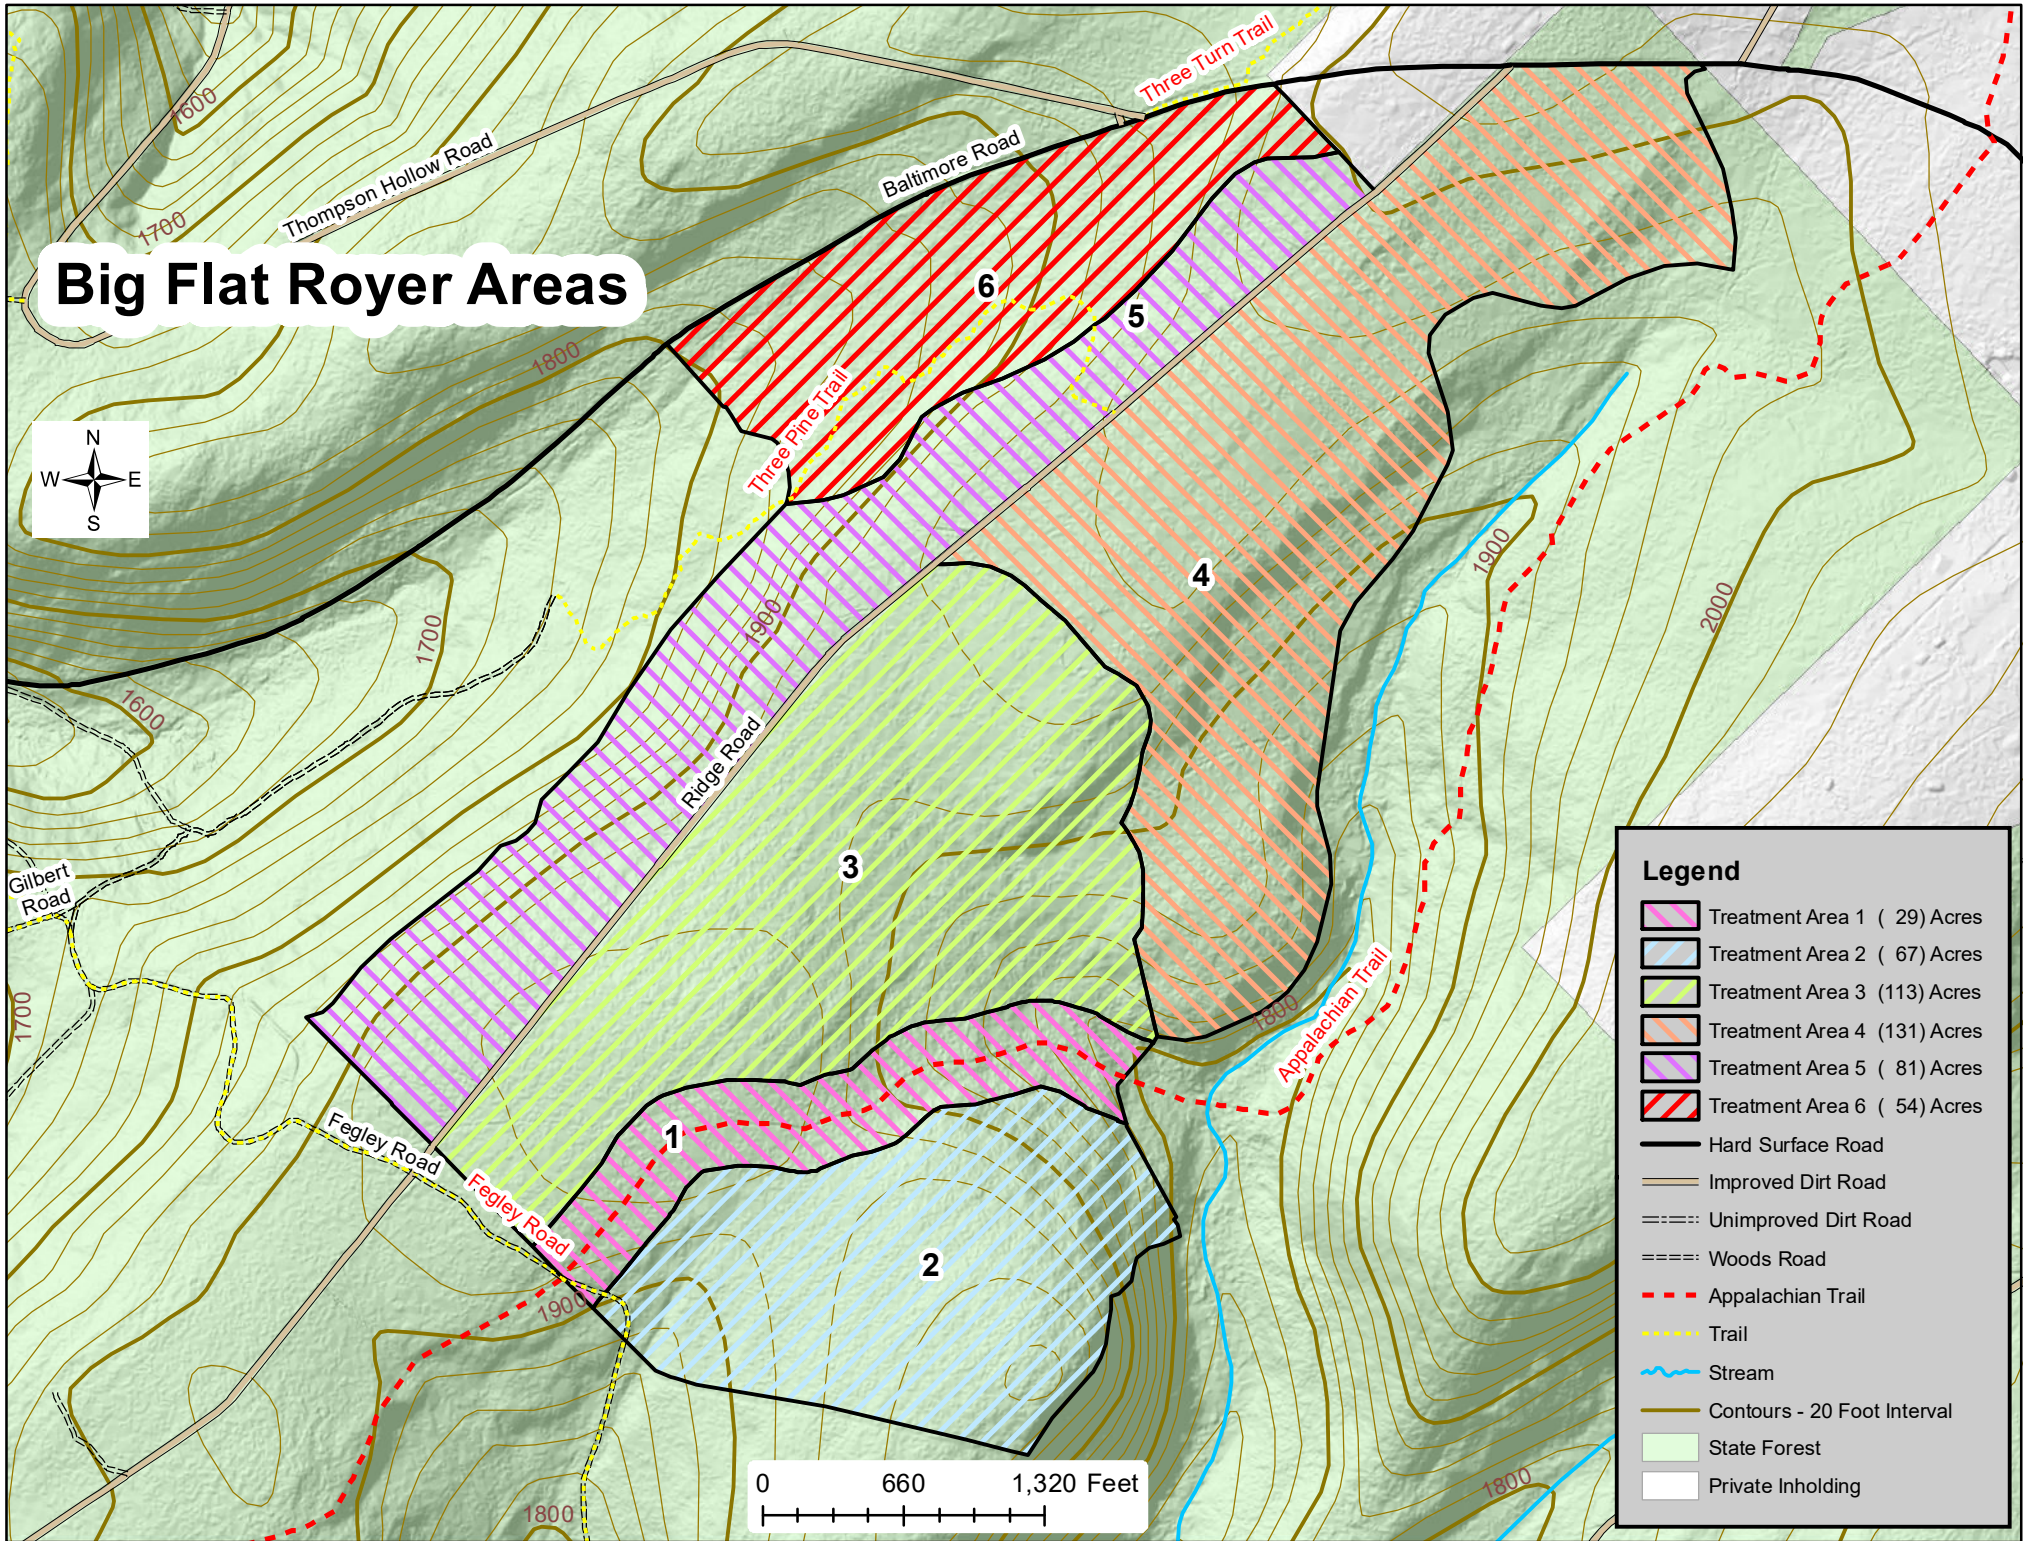

Big Flat Royer Areas

Legend

- Treatment Area 1 (29) Acres
- Treatment Area 2 (67) Acres
- Treatment Area 3 (113) Acres
- Treatment Area 4 (131) Acres
- Treatment Area 5 (81) Acres
- Treatment Area 6 (54) Acres
- Hard Surface Road
- Improved Dirt Road
- Unimproved Dirt Road
- Woods Road
- Appalachian Trail
- Trail
- Stream
- Contours - 20 Foot Interval
- State Forest
- Private Inholding