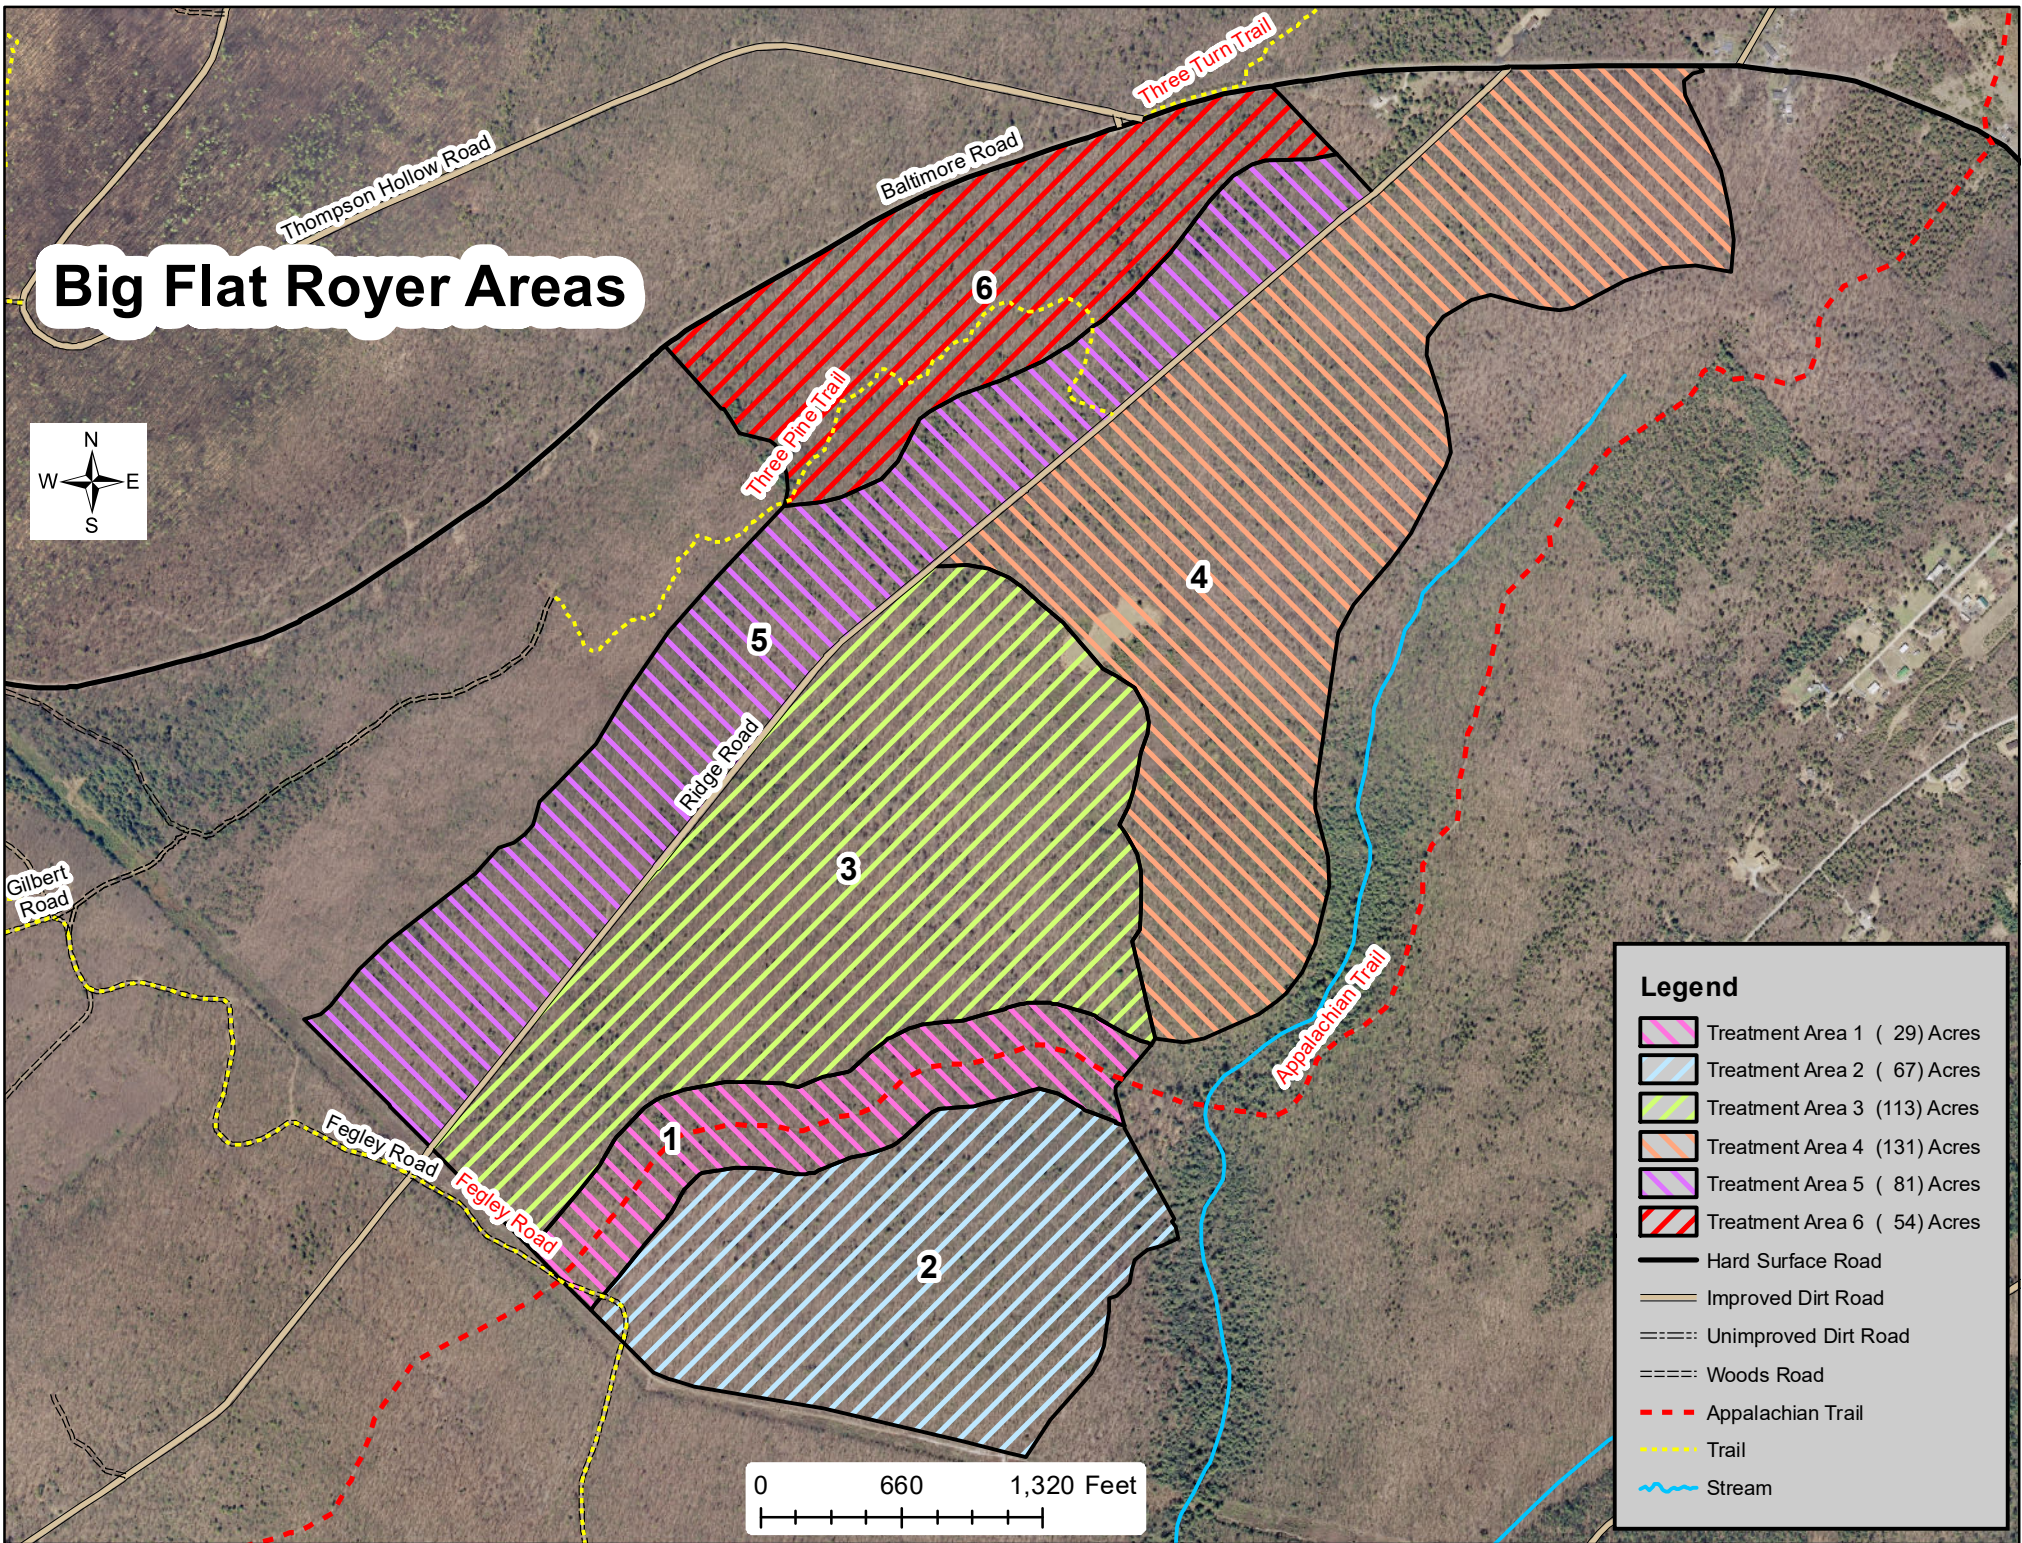

# Big Flat Royer Areas

**Legend**

- Treatment Area 1 ( 29) Acres
- Treatment Area 2 ( 67) Acres
- Treatment Area 3 (113) Acres
- Treatment Area 4 (131) Acres
- Treatment Area 5 ( 81) Acres
- Treatment Area 6 ( 54) Acres
- Hard Surface Road
- Improved Dirt Road
- - - - Unimproved Dirt Road
- - - - Woods Road
- - - - Appalachian Trail
- - - - Trail
- ~ Stream