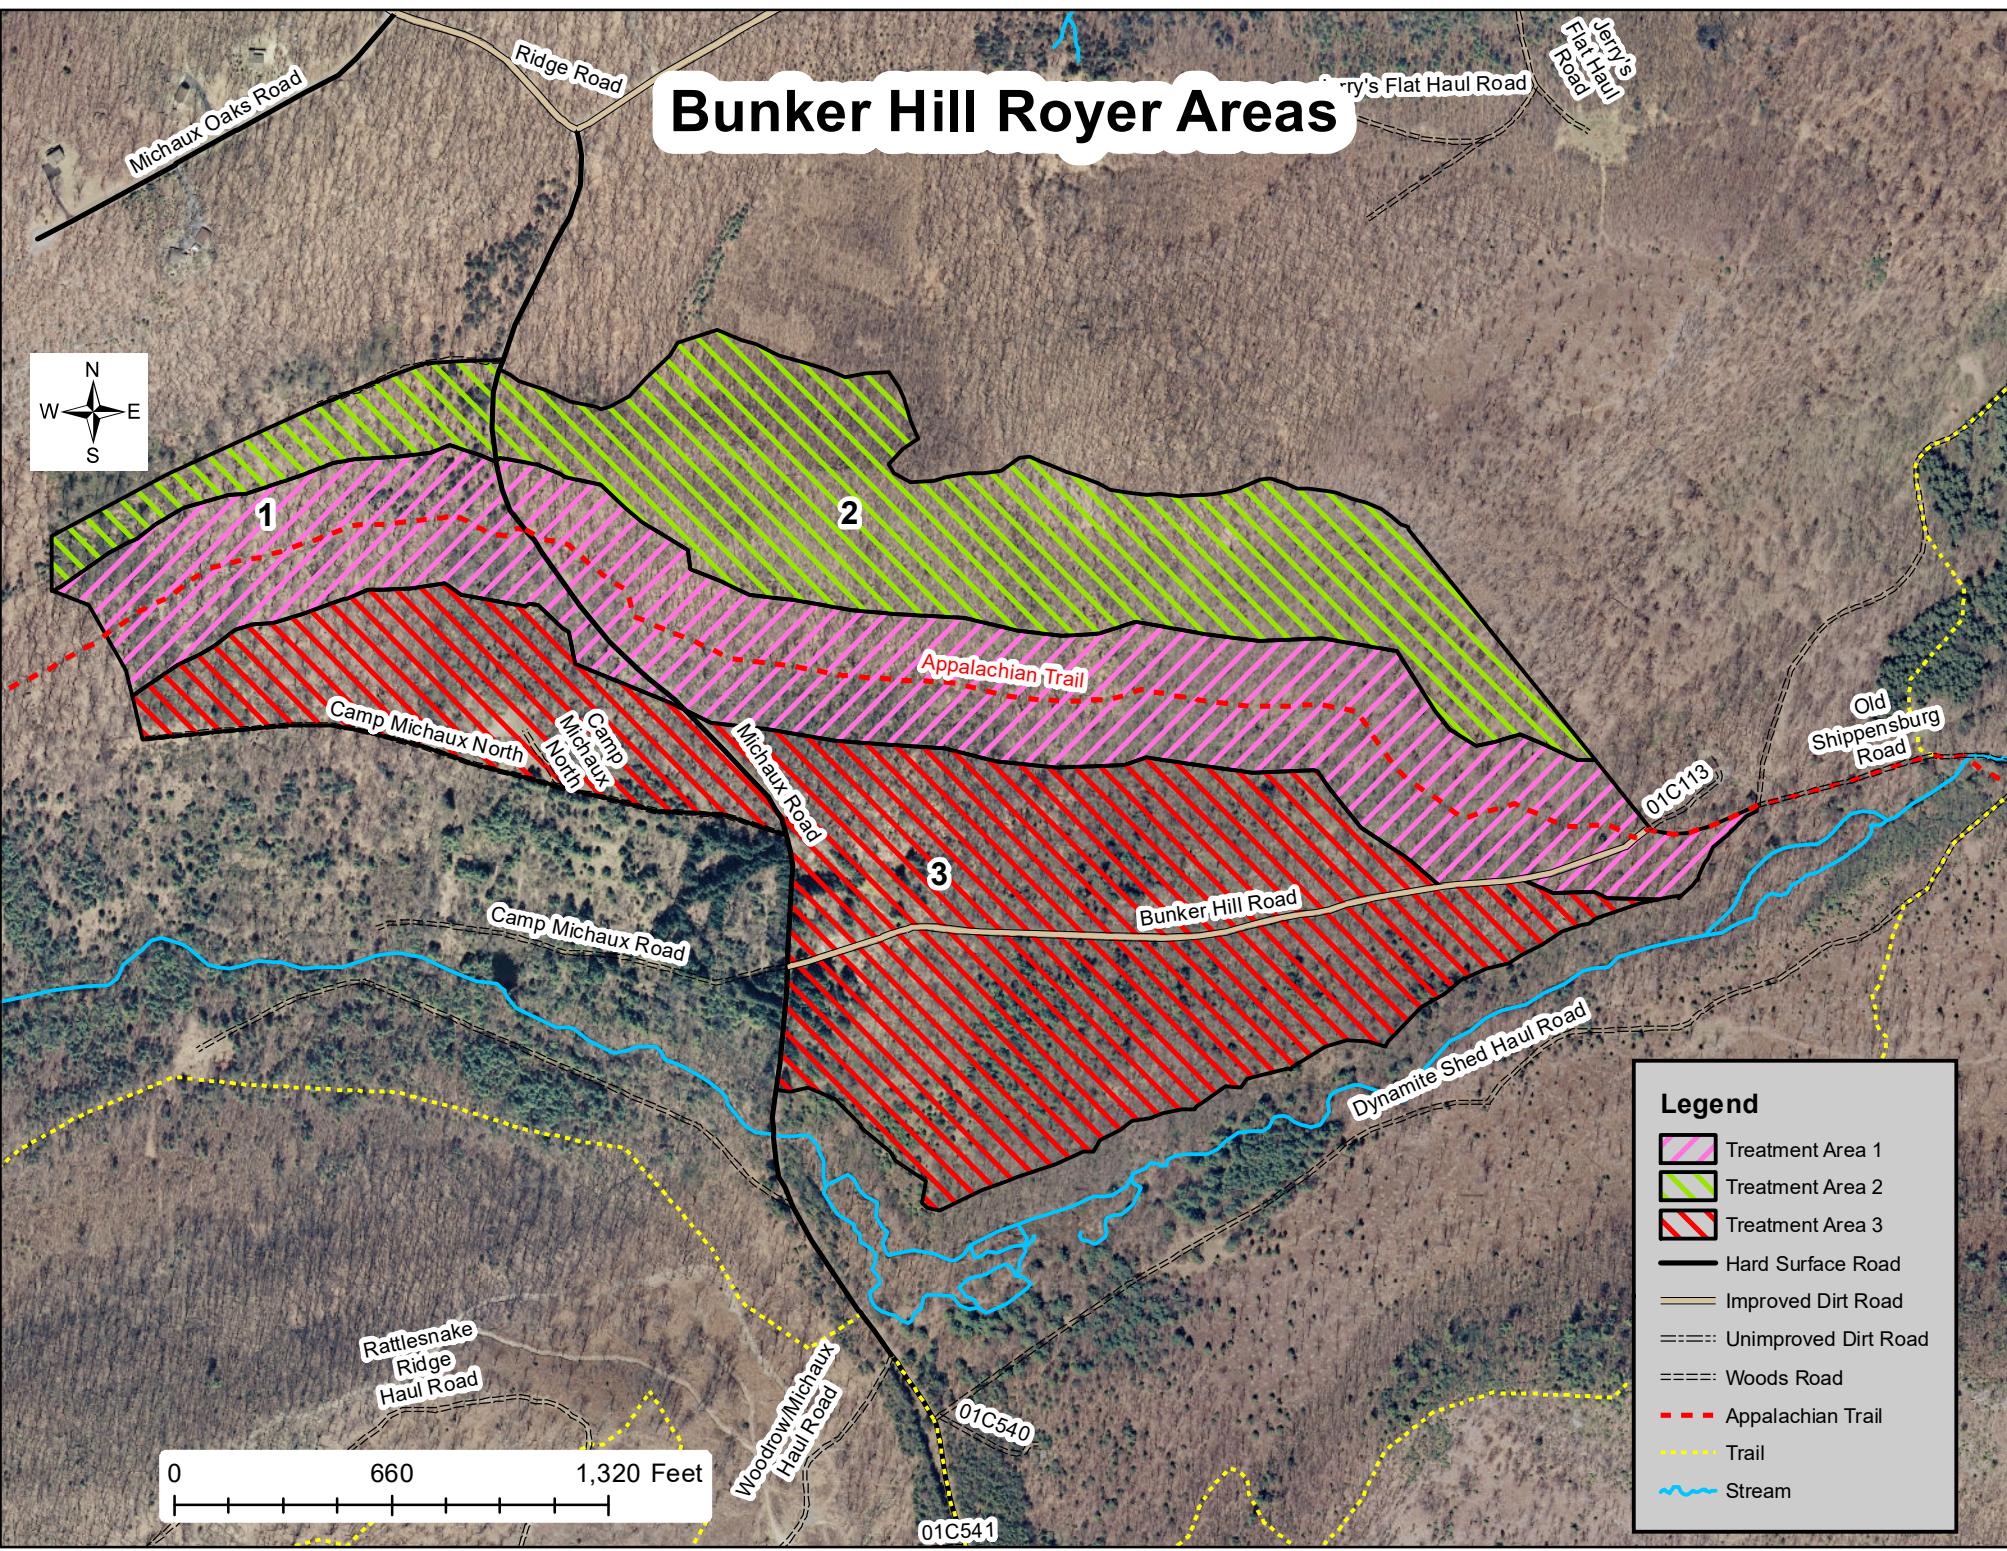

Bunker Hill Royer Areas

Legend

- Treatment Area 1 (Pink hatched)
- Treatment Area 2 (Green hatched)
- Treatment Area 3 (Red hatched)
- Hard Surface Road (Solid black line)
- Improved Dirt Road (Solid brown line)
- Unimproved Dirt Road (Dashed black line)
- Woods Road (Dotted black line)
- Appalachian Trail (Red dashed line)
- Trail (Yellow dotted line)
- Stream (Blue wavy line)

Michaux Oaks Road

Ridge Road

Jerry's Flat Haul Road

Jerry's Flat Haul Road

1

2

3

Appalachian Trail