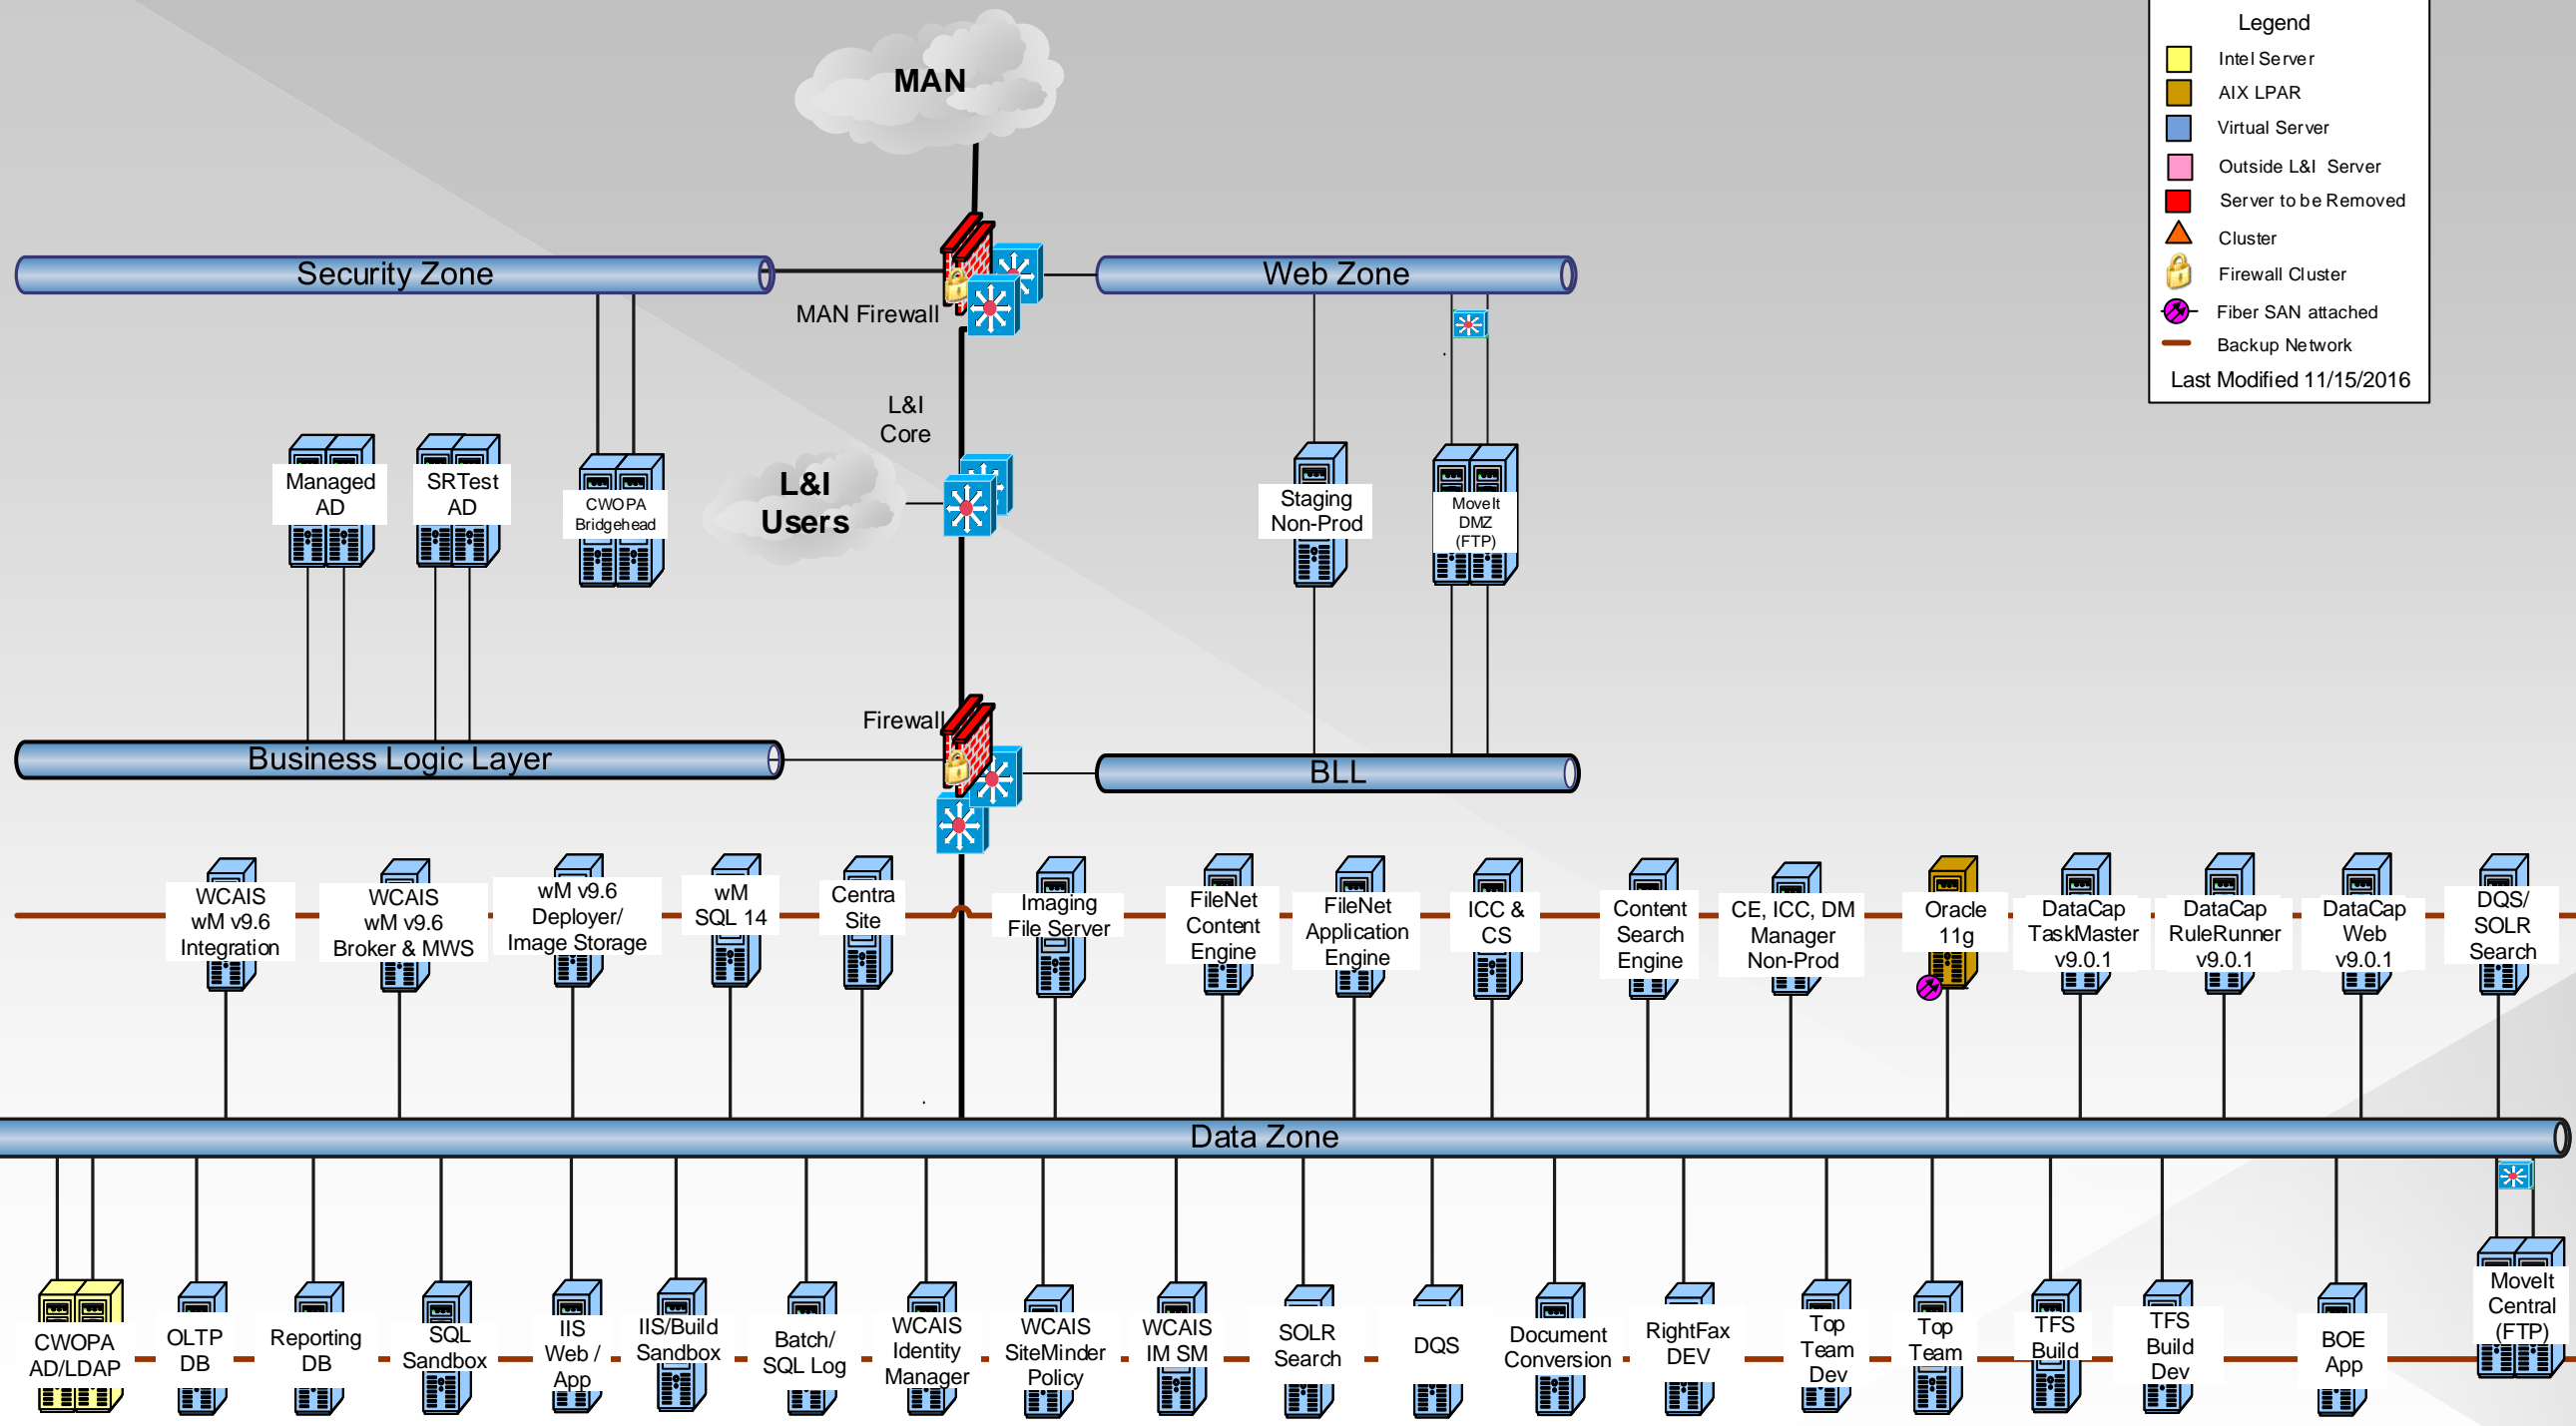

WCAIS Development and Unit Test Infrastructure

Legend

- Intel Server
- AIX LPAR
- Virtual Server
- Outside L&I Server
- Server to be Removed
- Cluster
- Firewall Cluster
- Fiber SAN attached
- Backup Network

Last Modified 11/15/2016

WCAIS Component Integration Test Infrastructure

Legend

-  Intel Server
-  AIX LPAR
-  Virtual Server
-  Outside L&I Server
-  Server to be Removed
-  Cluster
-  Firewall Cluster
-  Fiber SAN attached
-  Backup Network

Last Modified 11/15/2016

Legend

-  Intel Server
-  AIX LPAR
-  Virtual Server
-  Outside L&I Server
-  Server to be Removed
-  Cluster
-  Firewall Cluster
-  Fiber SAN attached
-  Backup Network

Last Modified 11/15/2016

WCAIS Training Infrastructure

WCAIS Test for Production Infrastructure

Legend

-  Intel Server
-  AIX LPAR
-  Virtual Server
-  Outside L&I Server
-  Server to be Removed
-  Cluster
-  Firewall Cluster
-  Fiber SAN attached
-  Backup Network