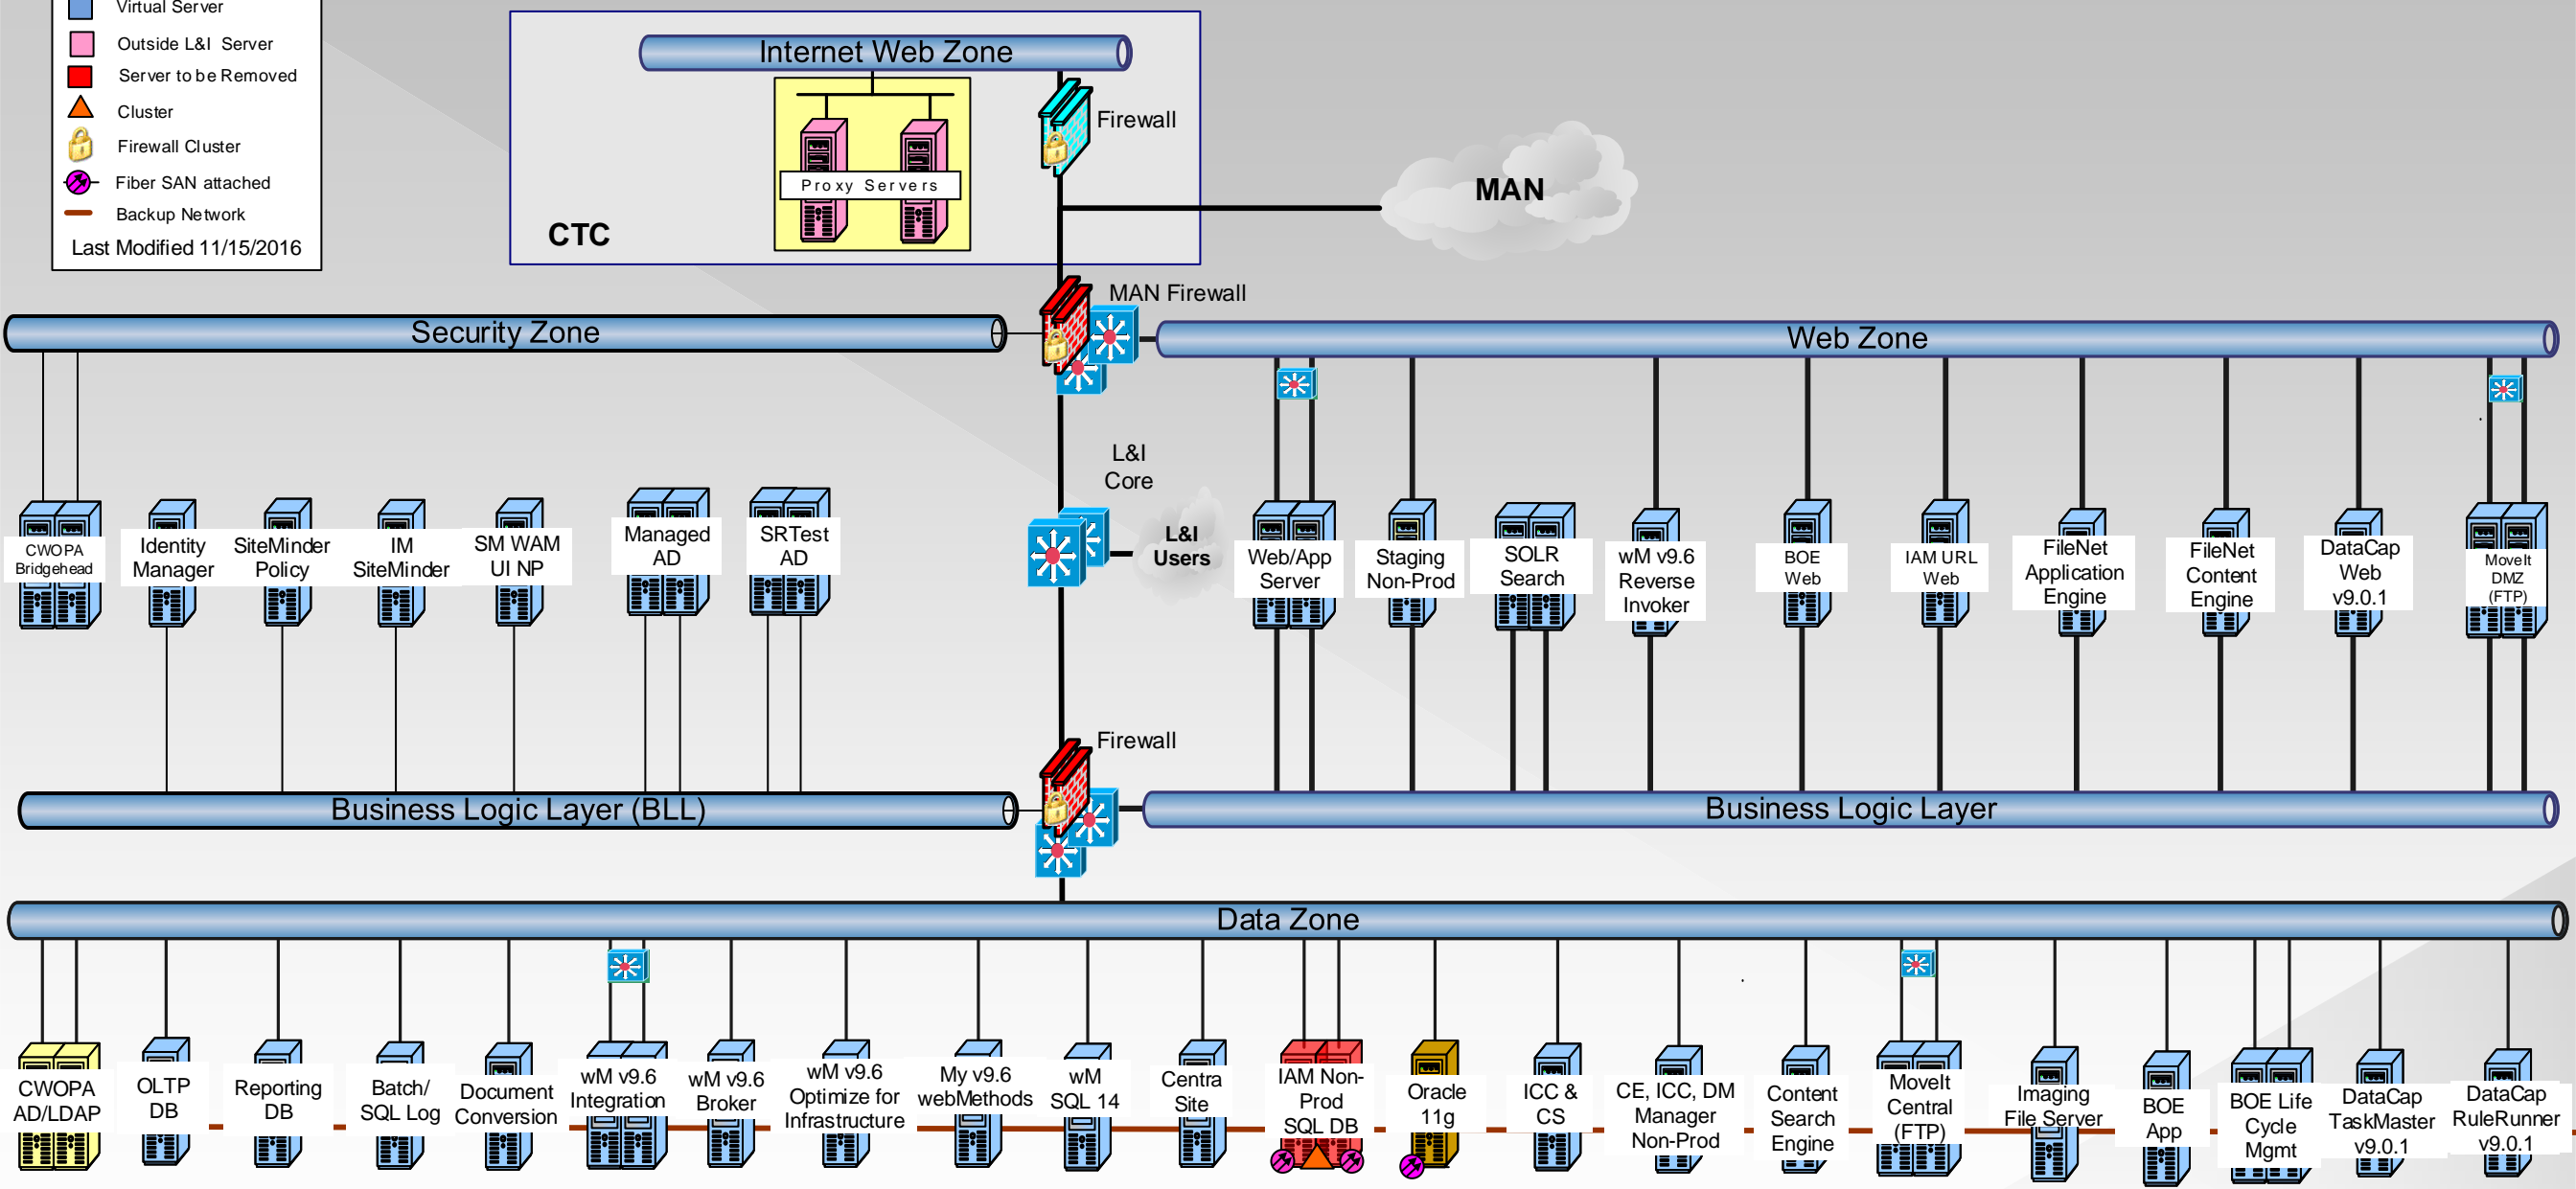

Last Modified 11/15/2016

WCAIS Component Integration Test Infrastructure

Legend

-  Intel Server
-  AIX LPAR
-  Virtual Server
-  Outside L&I Server
-  Server to be Removed
-  Cluster
-  Firewall Cluster
-  Fiber SAN attached
-  Backup Network

Last Modified 11/15/2016

Legend

-  Intel Server
-  AIX LPAR
-  Virtual Server
-  Outside L&I Server
-  Server to be Removed
-  Cluster
-  Firewall Cluster
-  Fiber SAN attached
-  Backup Network

Last Modified 11/15/2016

WCAIS Training Infrastructure

WCAIS Test for Production Infrastructure

Legend

-  Intel Server
-  AIX LPAR
-  Virtual Server
-  Outside L&I Server
-  Server to be Removed
-  Cluster
-  Firewall Cluster
-  Fiber SAN attached
-  Backup Network

Last Modified 11/15/2016

L&I Users

L&I Core

WCAIS DR User Acceptance Testing Hardware Infrastructure

Legend

- Intel Server
- AIX LPAR
- Virtual Server
- Outside L&I Server
- Server to be Removed
- Cluster
- Firewall Cluster
- Fiber SAN attached
- Backup Network