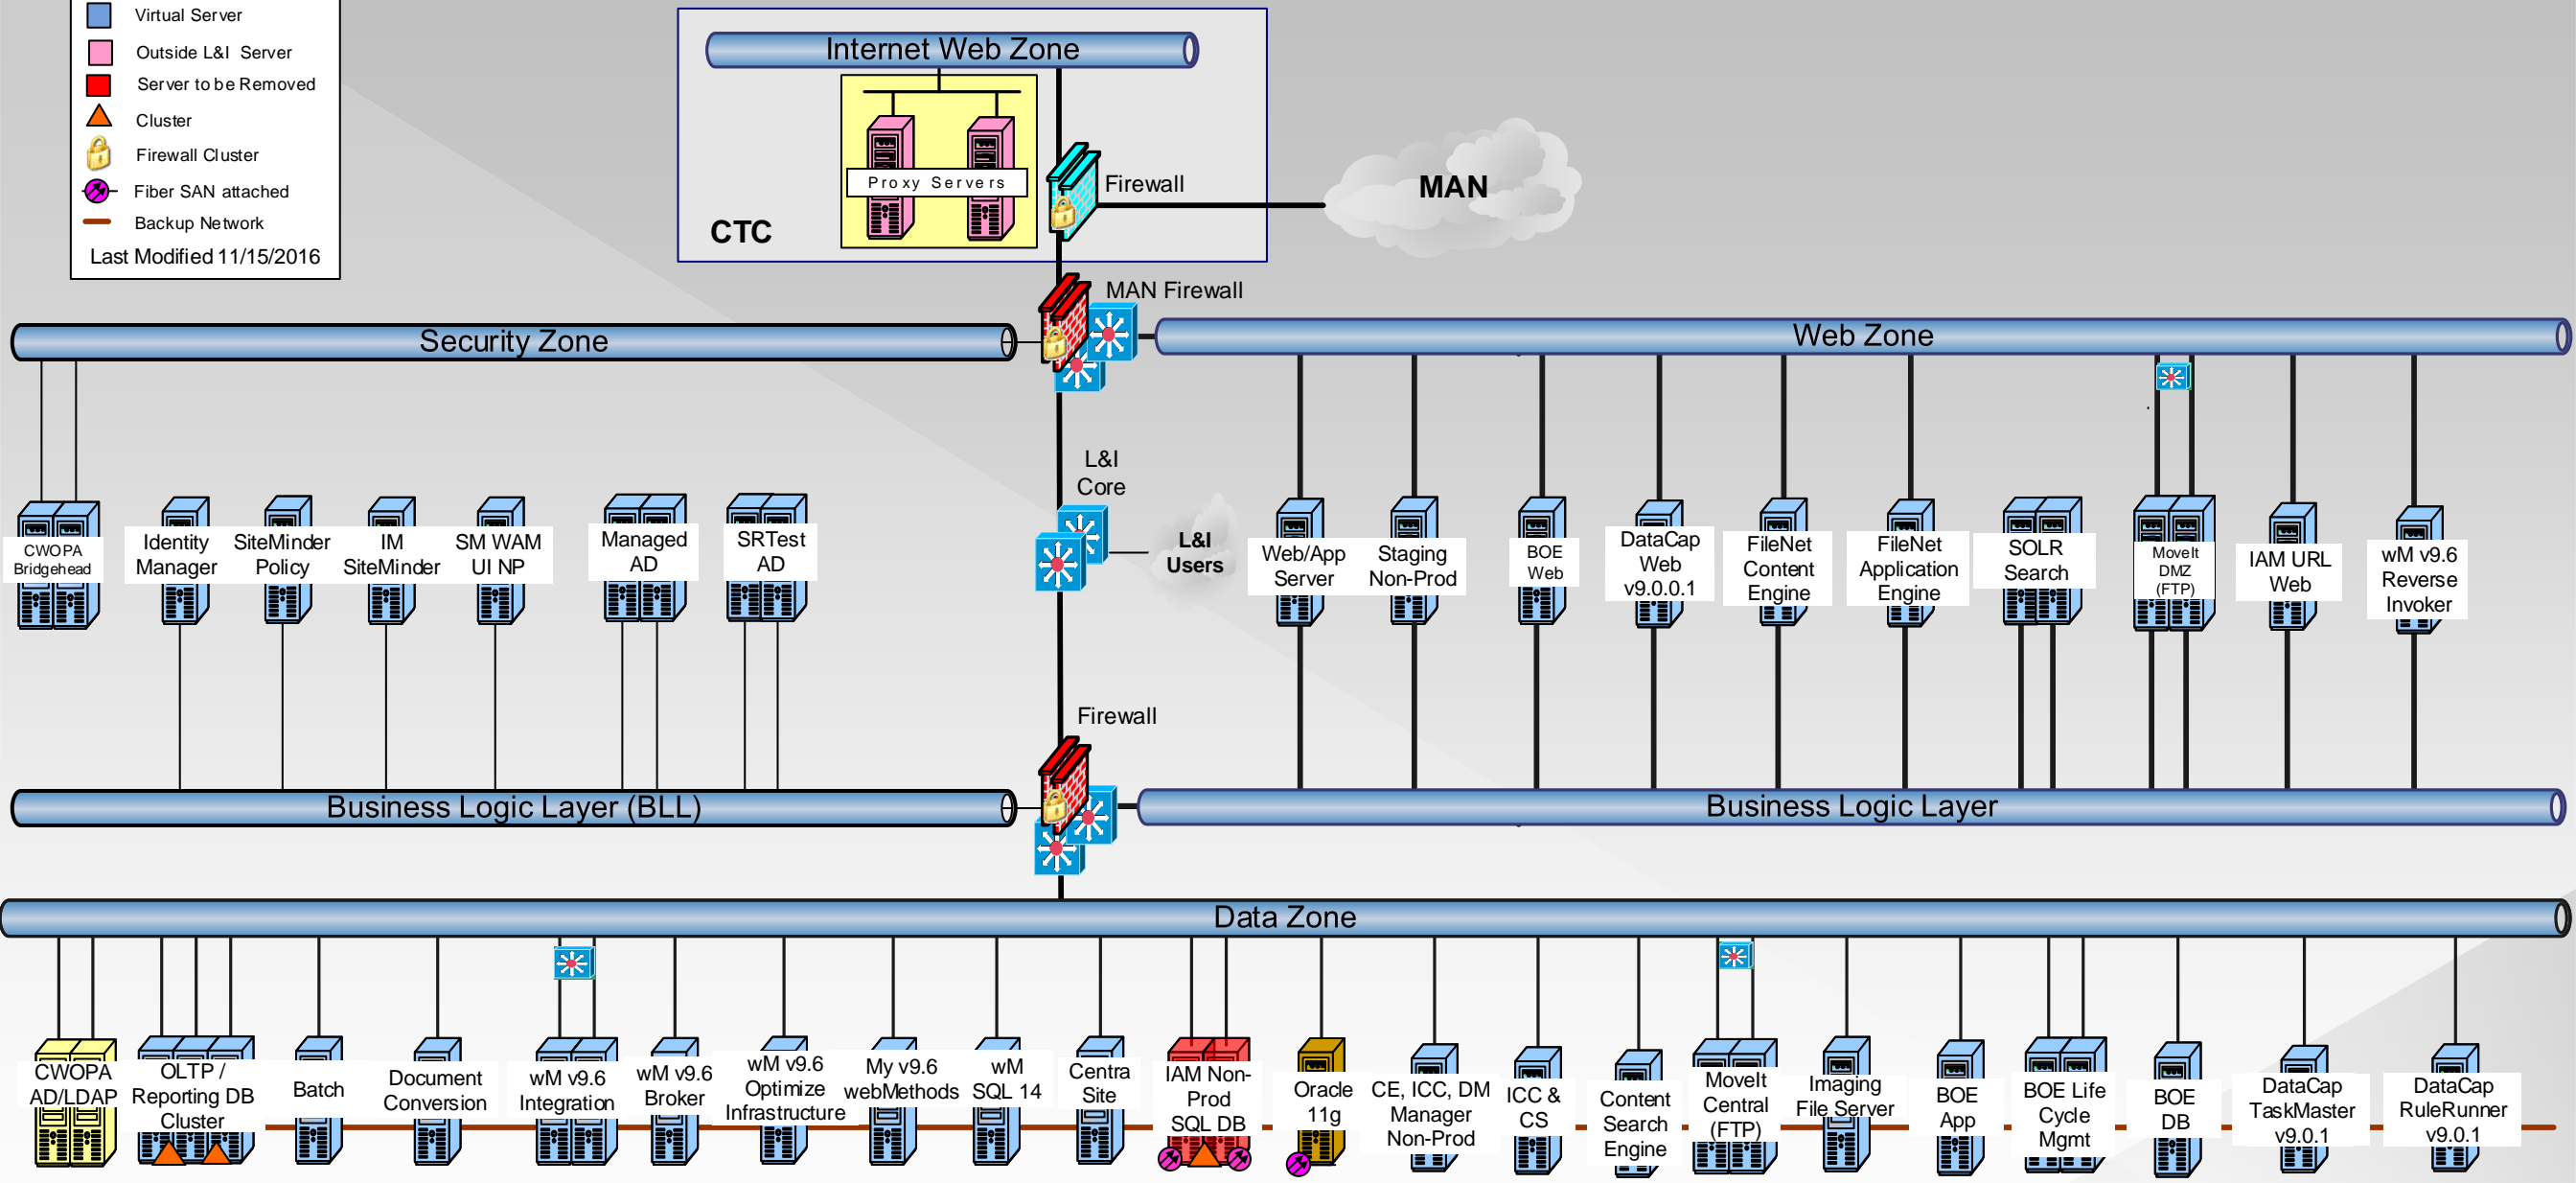

WCAIS Development and Unit Test Infrastructure

Legend

- Intel Server
- AIX LPAR
- Virtual Server
- Outside L&I Server
- Server to be Removed
- Cluster
- Firewall Cluster
- Fiber SAN attached
- Backup Network

Last Modified 11/15/2016

WCAIS Component Integration Test Infrastructure

Legend

-  Intel Server
-  AIX LPAR
-  Virtual Server
-  Outside L&I Server
-  Server to be Removed
-  Cluster
-  Firewall Cluster
-  Fiber SAN attached
-  Backup Network

Last Modified 11/15/2016

Legend

-  Intel Server
-  AIX LPAR
-  Virtual Server
-  Outside L&I Server
-  Server to be Removed
-  Cluster
-  Firewall Cluster
-  Fiber SAN attached
-  Backup Network

Last Modified 11/15/2016

WCAIS Training Infrastructure

WCAIS Test for Production Infrastructure

Legend

-  Intel Server
-  AIX LPAR
-  Virtual Server
-  Outside L&I Server
-  Server to be Removed
-  Cluster
-  Firewall Cluster
-  Fiber SAN attached
-  Backup Network