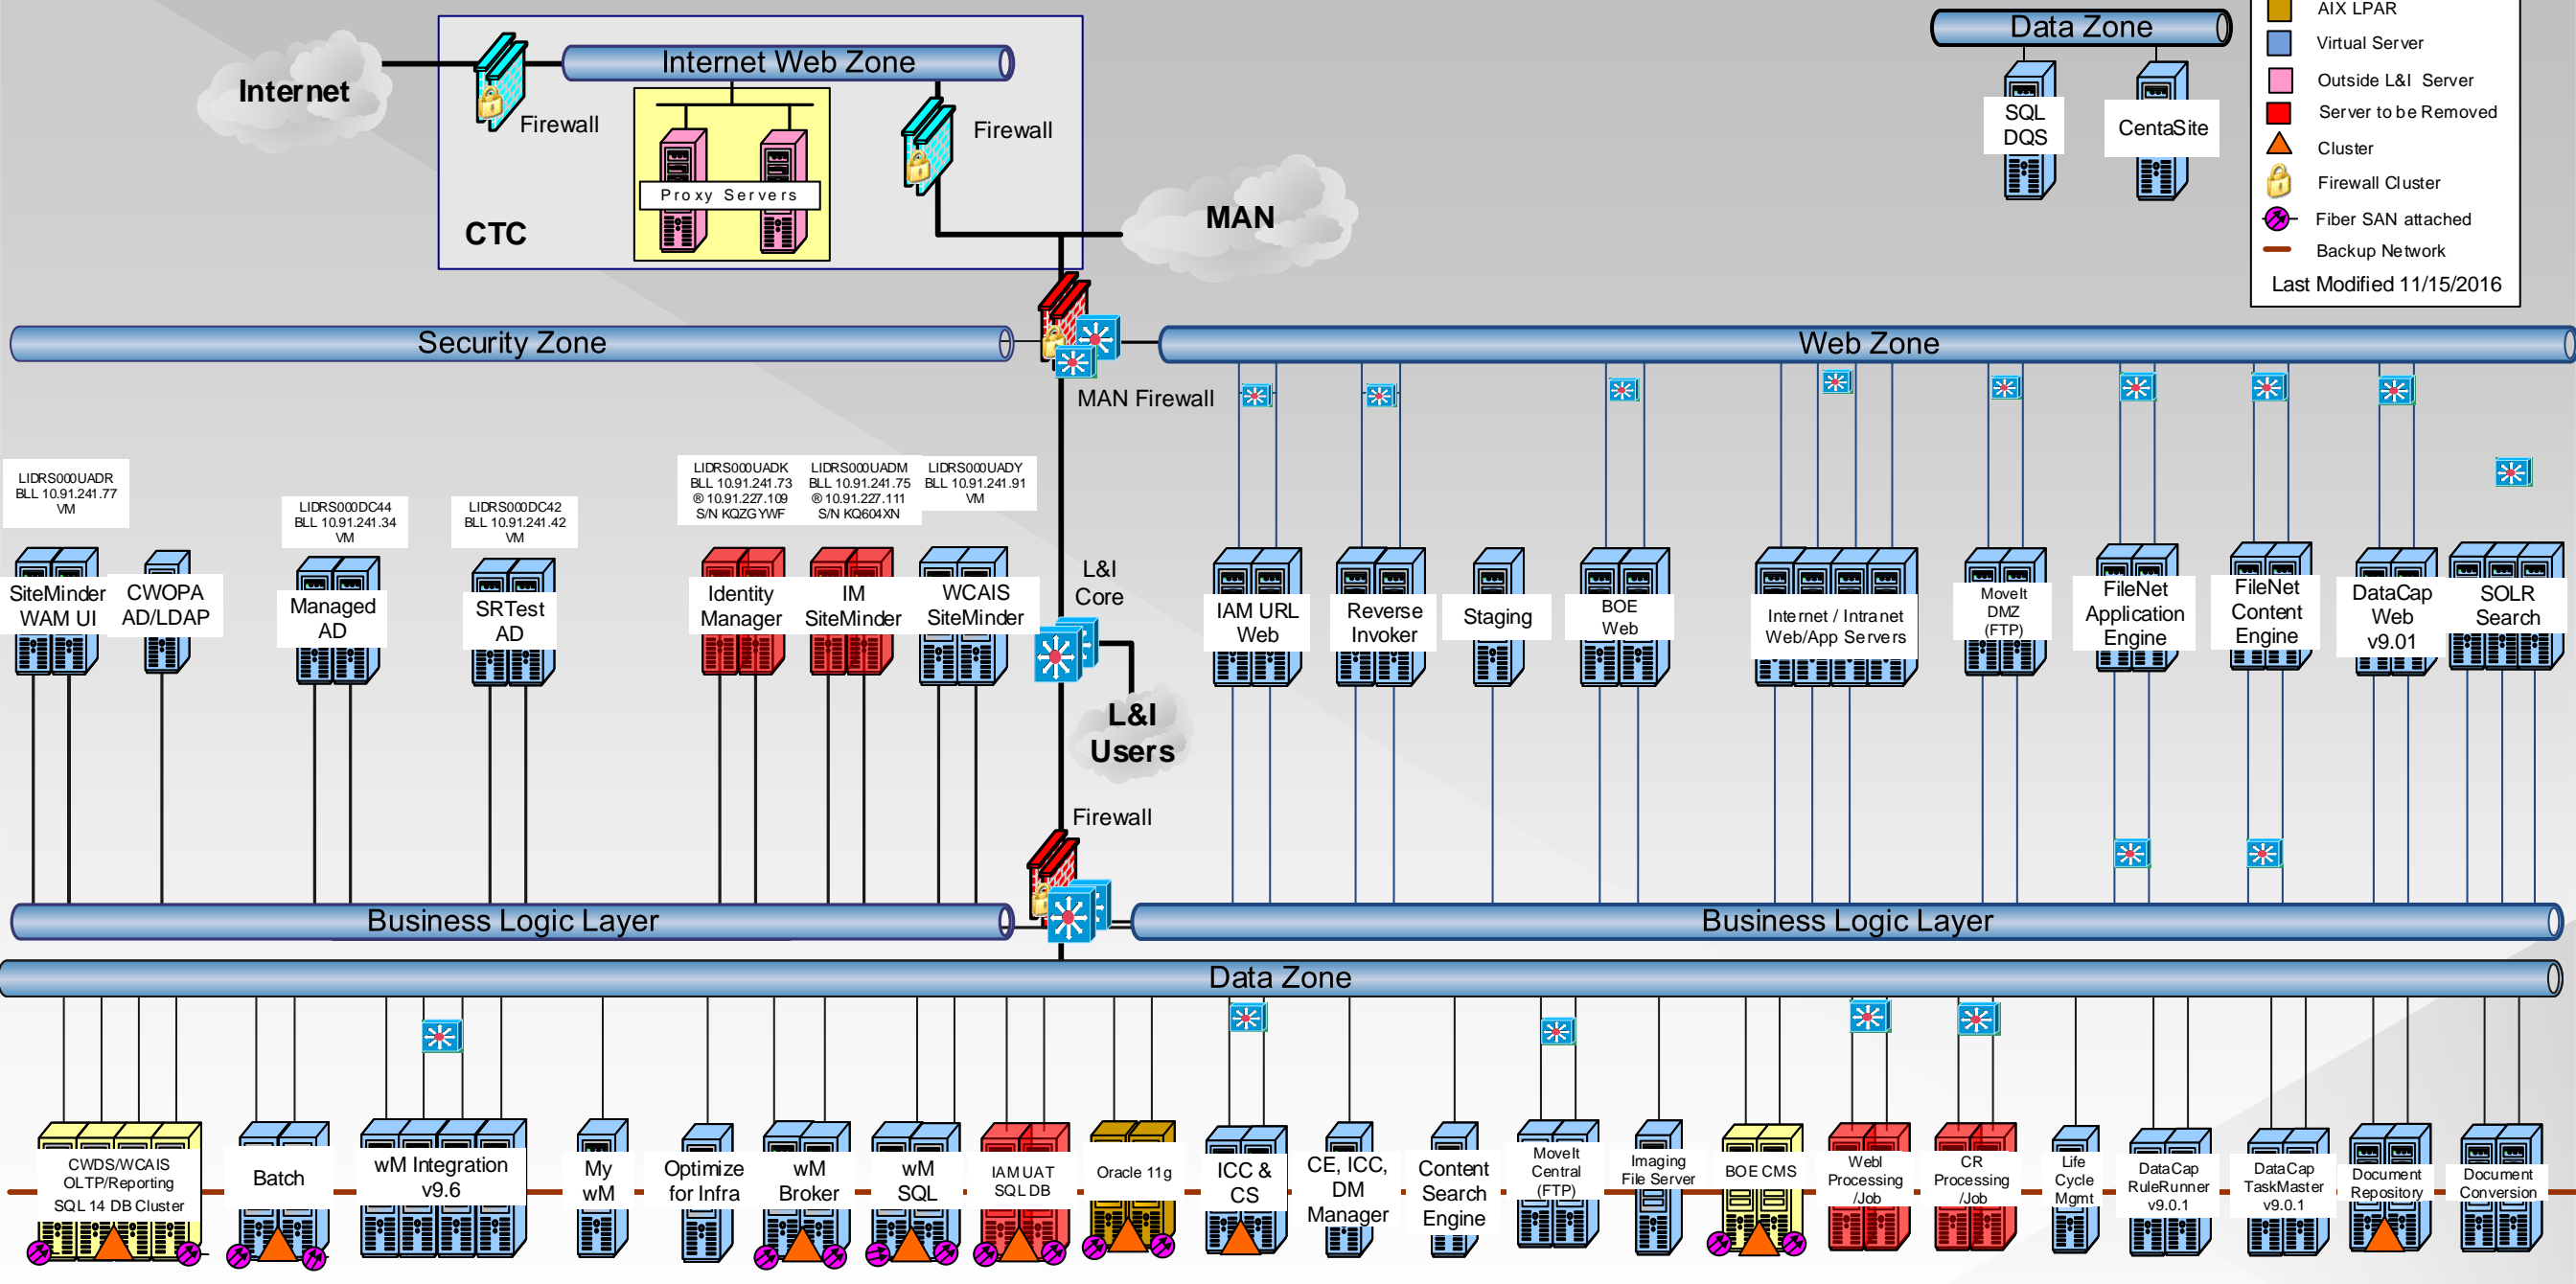

WCAIS DR User Acceptance Testing Hardware Infrastructure

Legend

- Intel Server
- AIX LPAR
- Virtual Server
- Outside L&I Server
- Server to be Removed
- Cluster
- Firewall Cluster
- Fiber SAN attached
- Backup Network

Last Modified 11/15/2016

LIDRS000UADR
BLL 10.91.241.77
VM

LIDRS000DC44
BLL 10.91.241.34
VM

LIDRS000DC42
BLL 10.91.241.42
VM

LIDRS000UADK
BLL 10.91.241.73
© 10.91.227.109
S/N KQZG YWF

LIDRS000UADM
BLL 10.91.241.75
© 10.91.227.111
S/N KQ604XN

LIDRS000UADY
BLL 10.91.241.91
VM