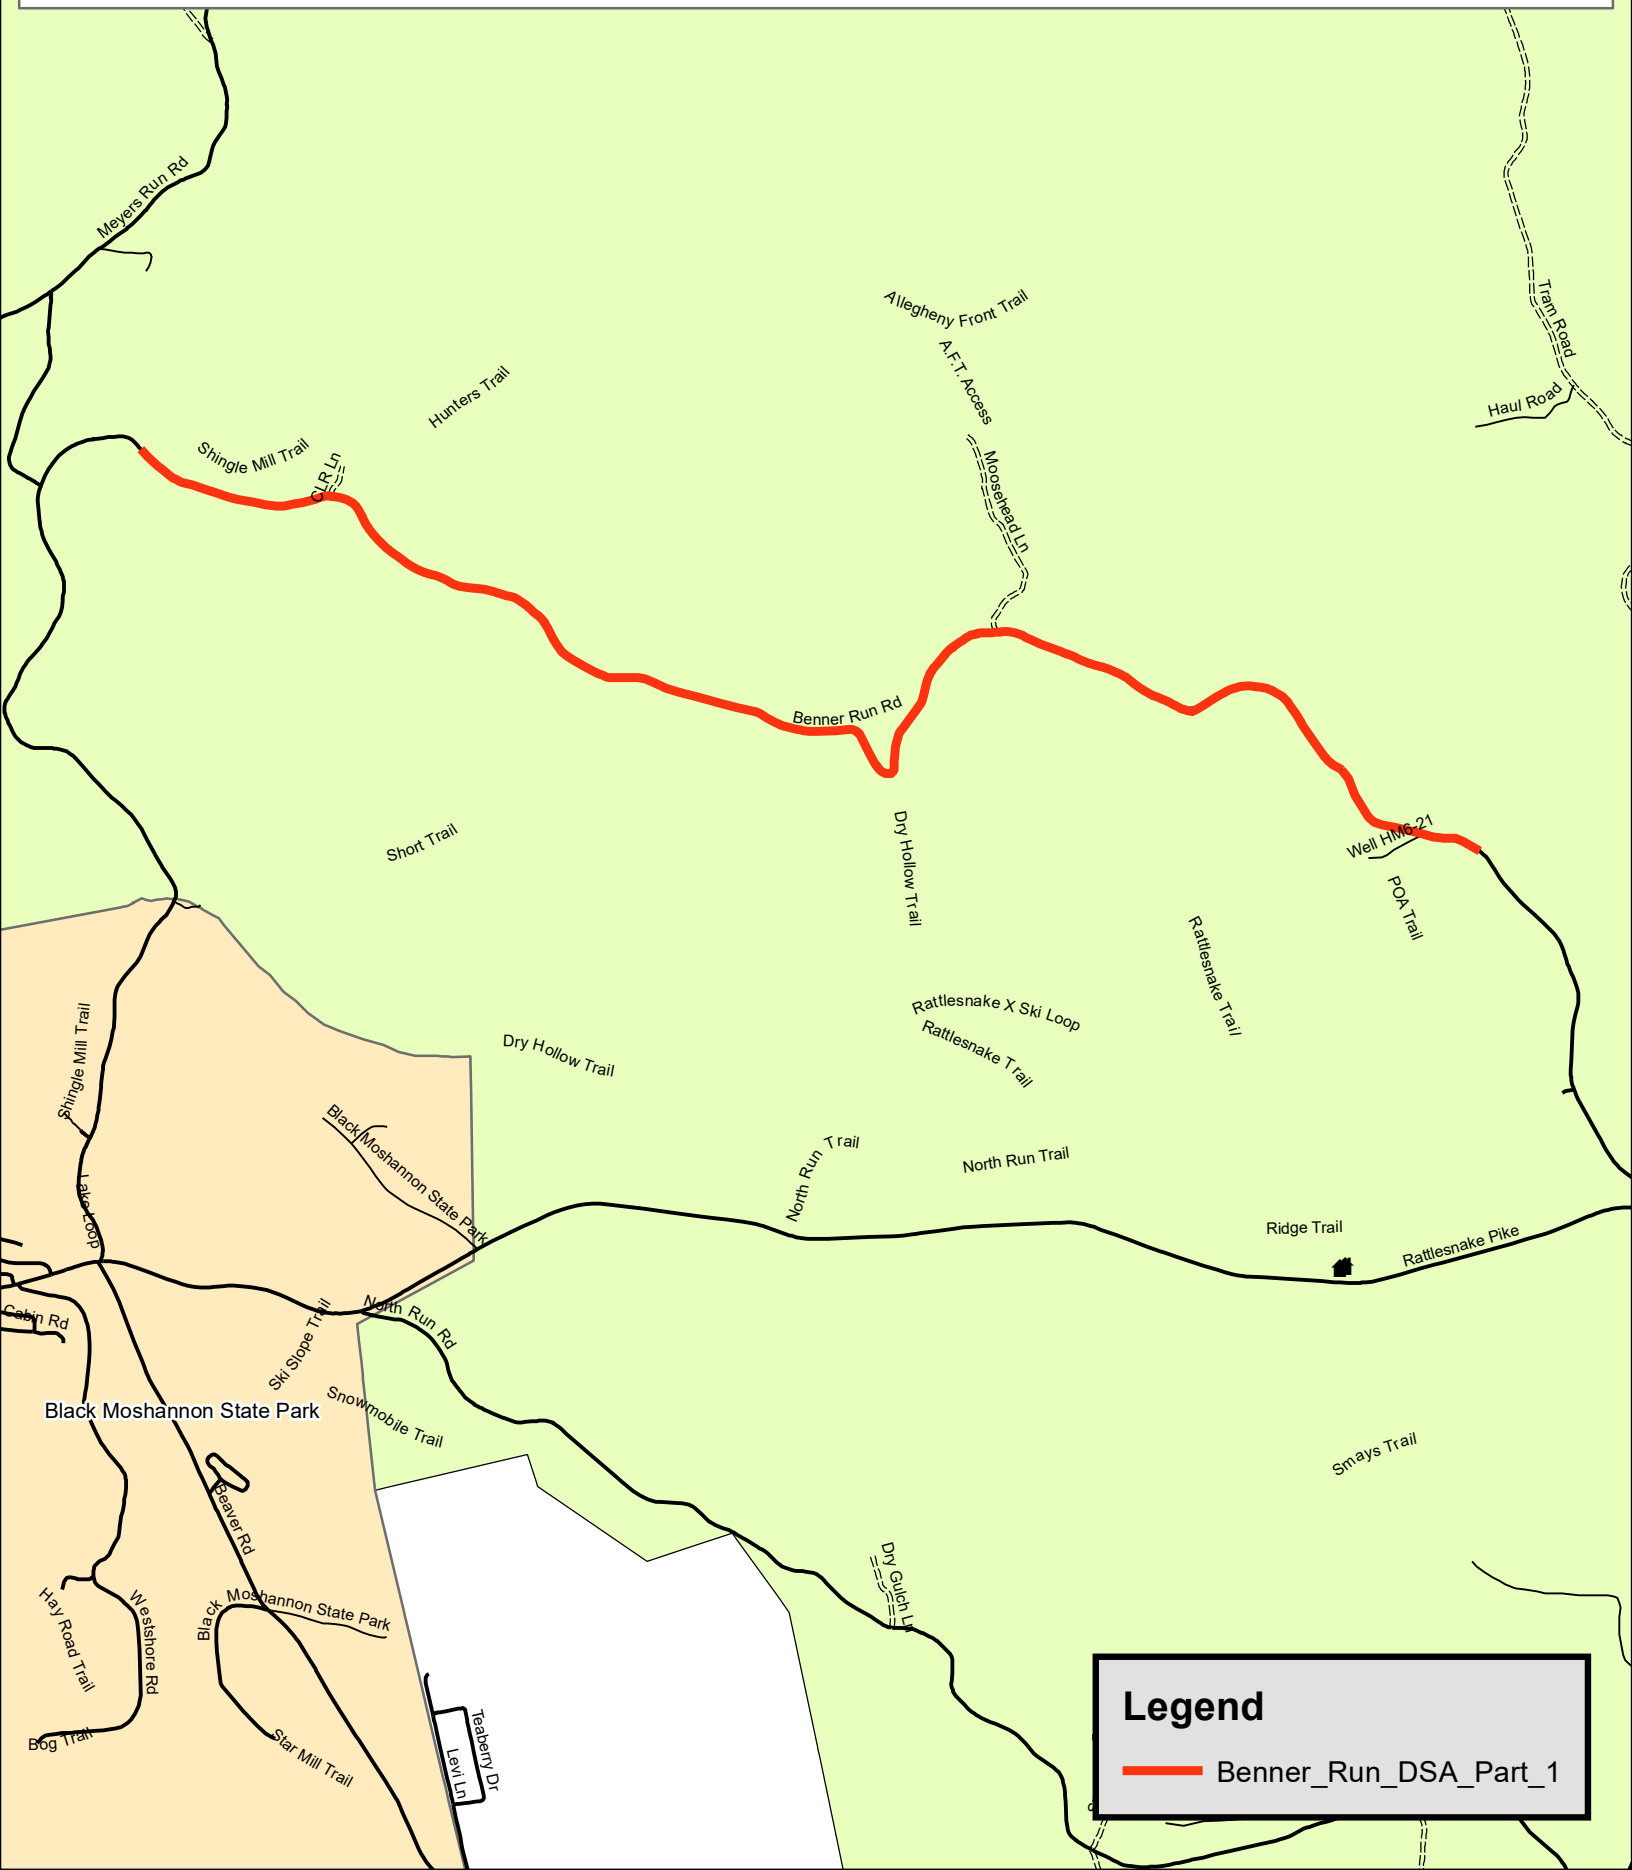

# Benner Run Road DSA Approximately 3.5 Miles

Map Date: February 19, 2020

## Rush Township, Centre County Moshannon State Forest

**Legend**

-  Benner\_Run\_DSA\_Part\_1