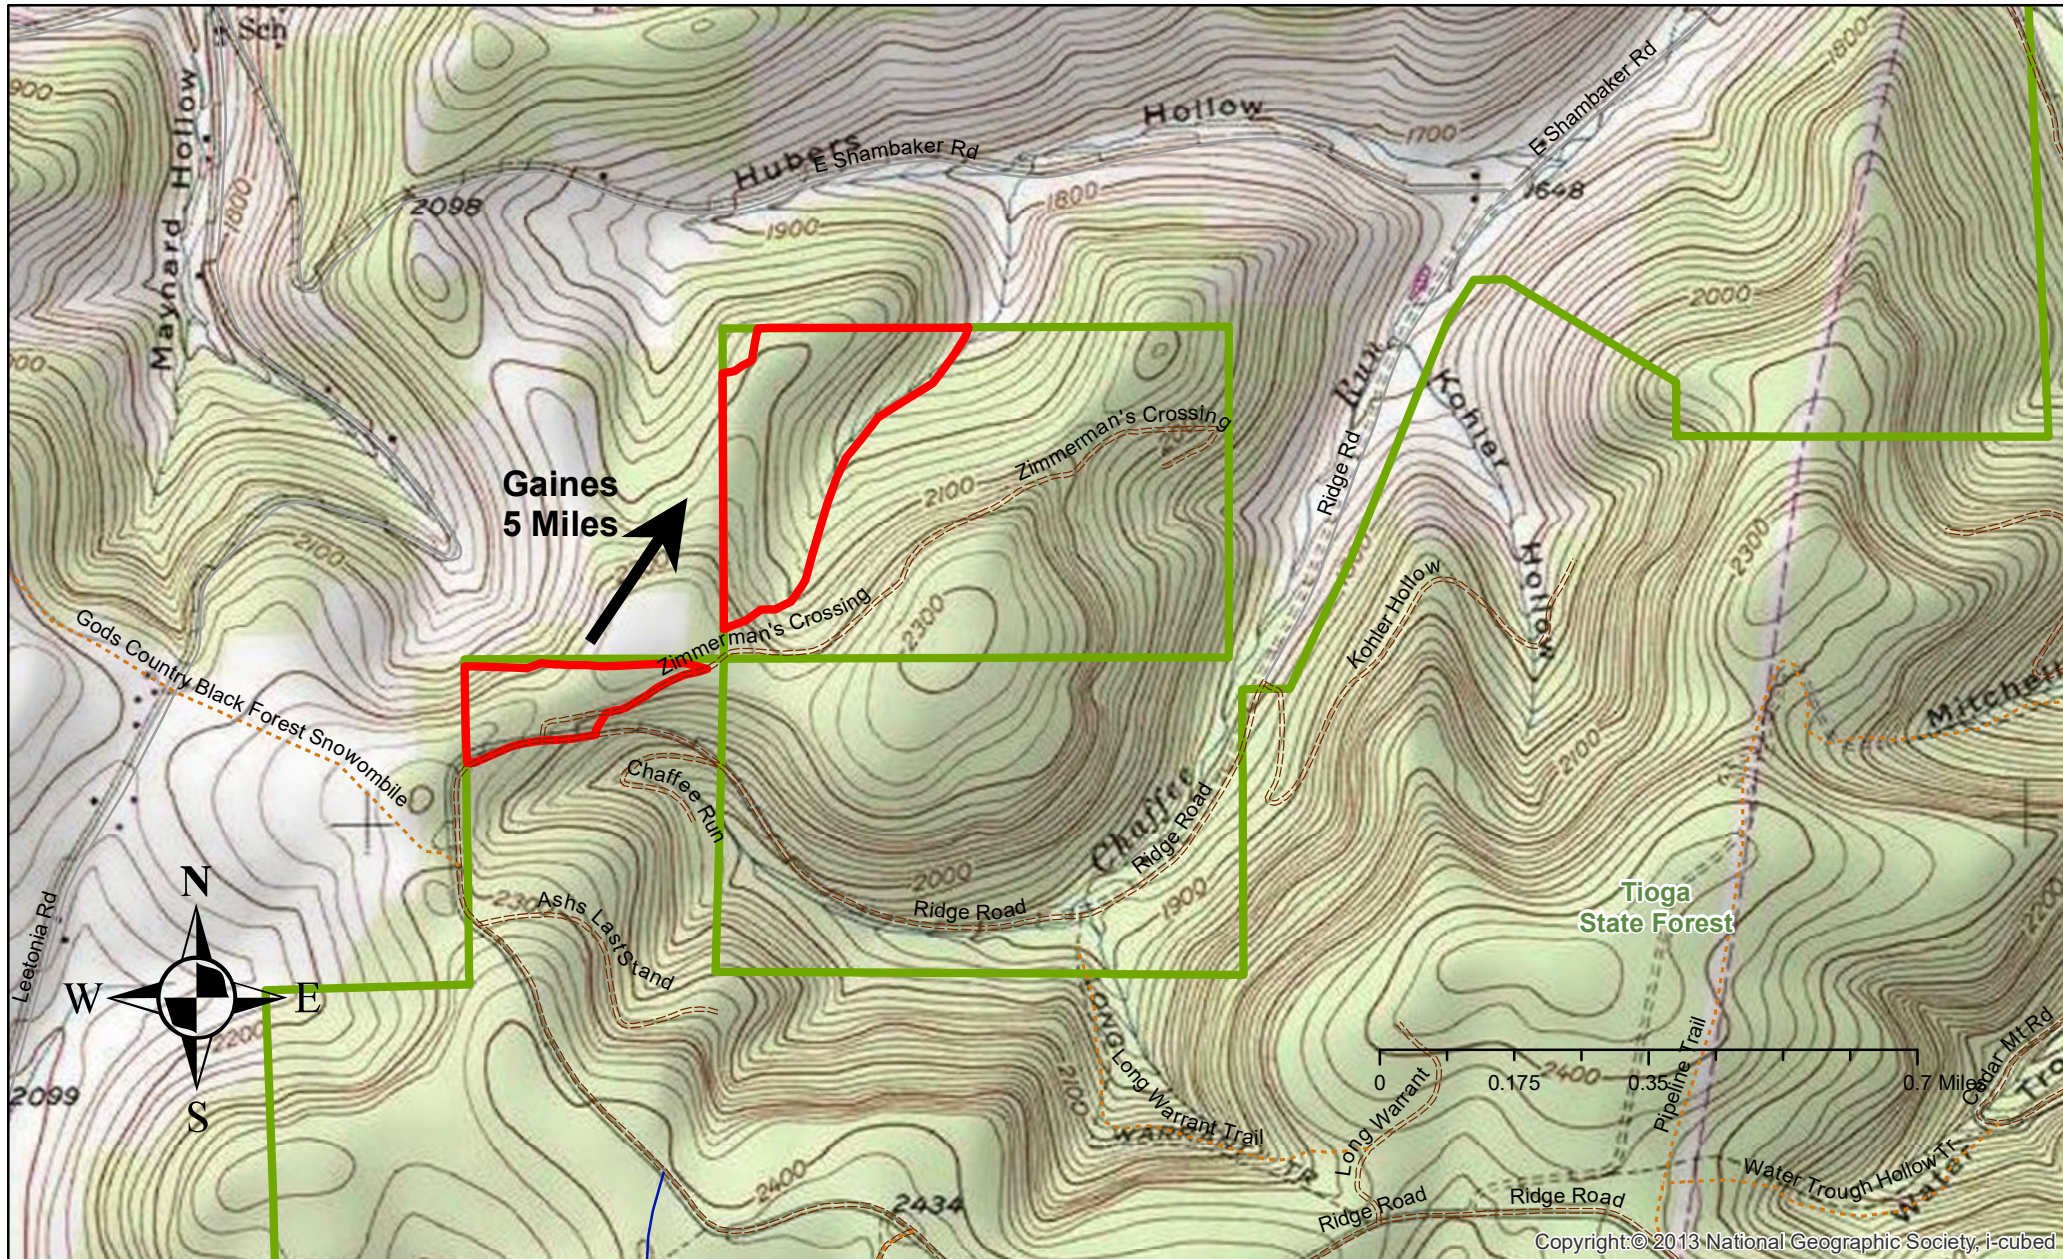

15-2328  
65 Acres  
Broadcast herbicide-steep  
Portage Township, Potter County  
Cory Gulvas  
Scale 1"=1320'

**Area has had a shelterwood treatment done, most spraying will be off existing skid trails**

**Acres: 202**  
**Herbicide**  
**4.0 oz Oust**  
**3.0 qt. Accord**

**Benn Carlson**  
**Compartment: 22**  
**Scale: 1" equals 0.25 Miles**

**Tioga State Forest**  
**16-2301 Road Soda**  
**Gaines Township, Tioga County**  
**Quad -Marshlands**

**Herbicide Steep**  
**40 Acres**

Ashlee Gulvas  
March 7, 2023  
Map Section: 4  
Compartment: 36  
Scale: 1 inch equals 0.25 miles

EXHIBIT A

88 ACRES

TIOGA STATE FOREST  
16-2307  
Barred Owl Broadcast Herbicide  
Elk Township, Tioga County

Sam Raisch  
Compartment: 26  
Scale: 1" equals 0.25 Miles

Tioga State Forest  
16-2317 Chaffee 2  
Elk Township, Tioga County  
Quad -Marshlands

Herbicide Steep  
56 Acres

Ashlee Gulvas  
March 17, 2023  
Map Section: 3  
Compartment: 20  
Scale: 1 inch equals 0.25 miles