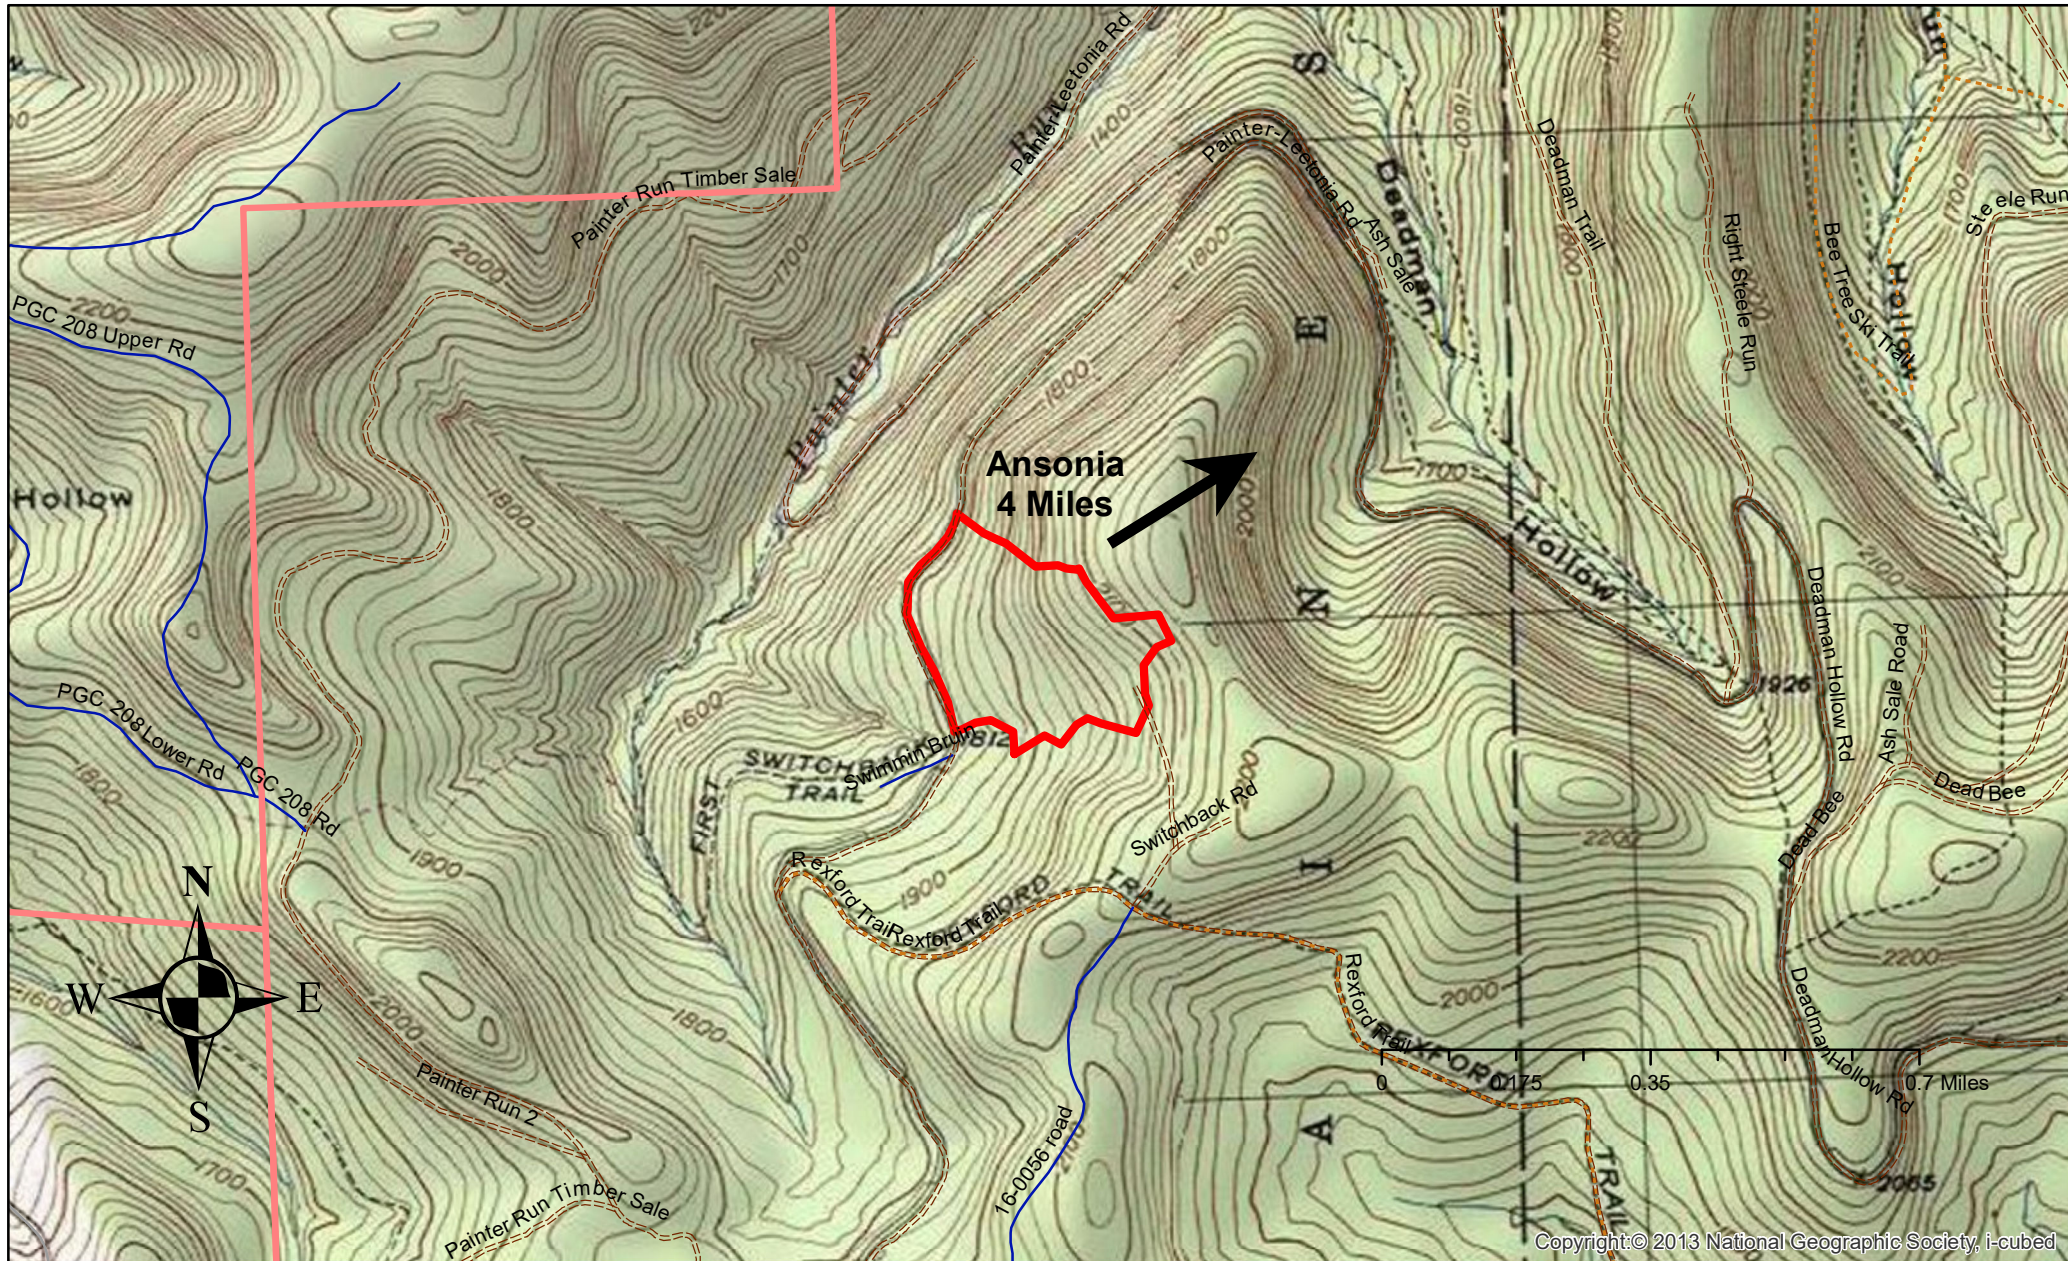

15-2328  
65 Acres  
Broadcast herbicide-steep  
Portage Township, Potter County  
Cory Gulvas  
Scale 1"=1320'

**Area has had a shelterwood treatment done, most spraying will be off existing skid trails**

**Acres: 202**  
**Herbicide**  
**4.0 oz Oust**  
**3.0 qt. Accord**

**Benn Carlson**  
**Compartment: 22**  
**Scale: 1" equals 0.25 Miles**

**Tioga State Forest**  
**16-2301 Road Soda**  
**Gaines Township, Tioga County**  
**Quad -Marshlands**

**Herbicide Steep**  
**40 Acres**

Ashlee Gulvas  
March 7, 2023  
Map Section: 4  
Compartment: 36  
Scale: 1 inch equals 0.25 miles

EXHIBIT A

88 ACRES

TIOGA STATE FOREST  
16-2307  
Barred Owl Broadcast Herbicide  
Elk Township, Tioga County

Sam Raisch  
Compartment: 26  
Scale: 1" equals 0.25 Miles

Tioga State Forest  
16-2317 Chaffee 2  
Elk Township, Tioga County  
Quad -Marshlands

Herbicide Steep  
56 Acres

Ashlee Gulvas  
March 17, 2023  
Map Section: 3  
Compartment: 20  
Scale: 1 inch equals 0.25 miles