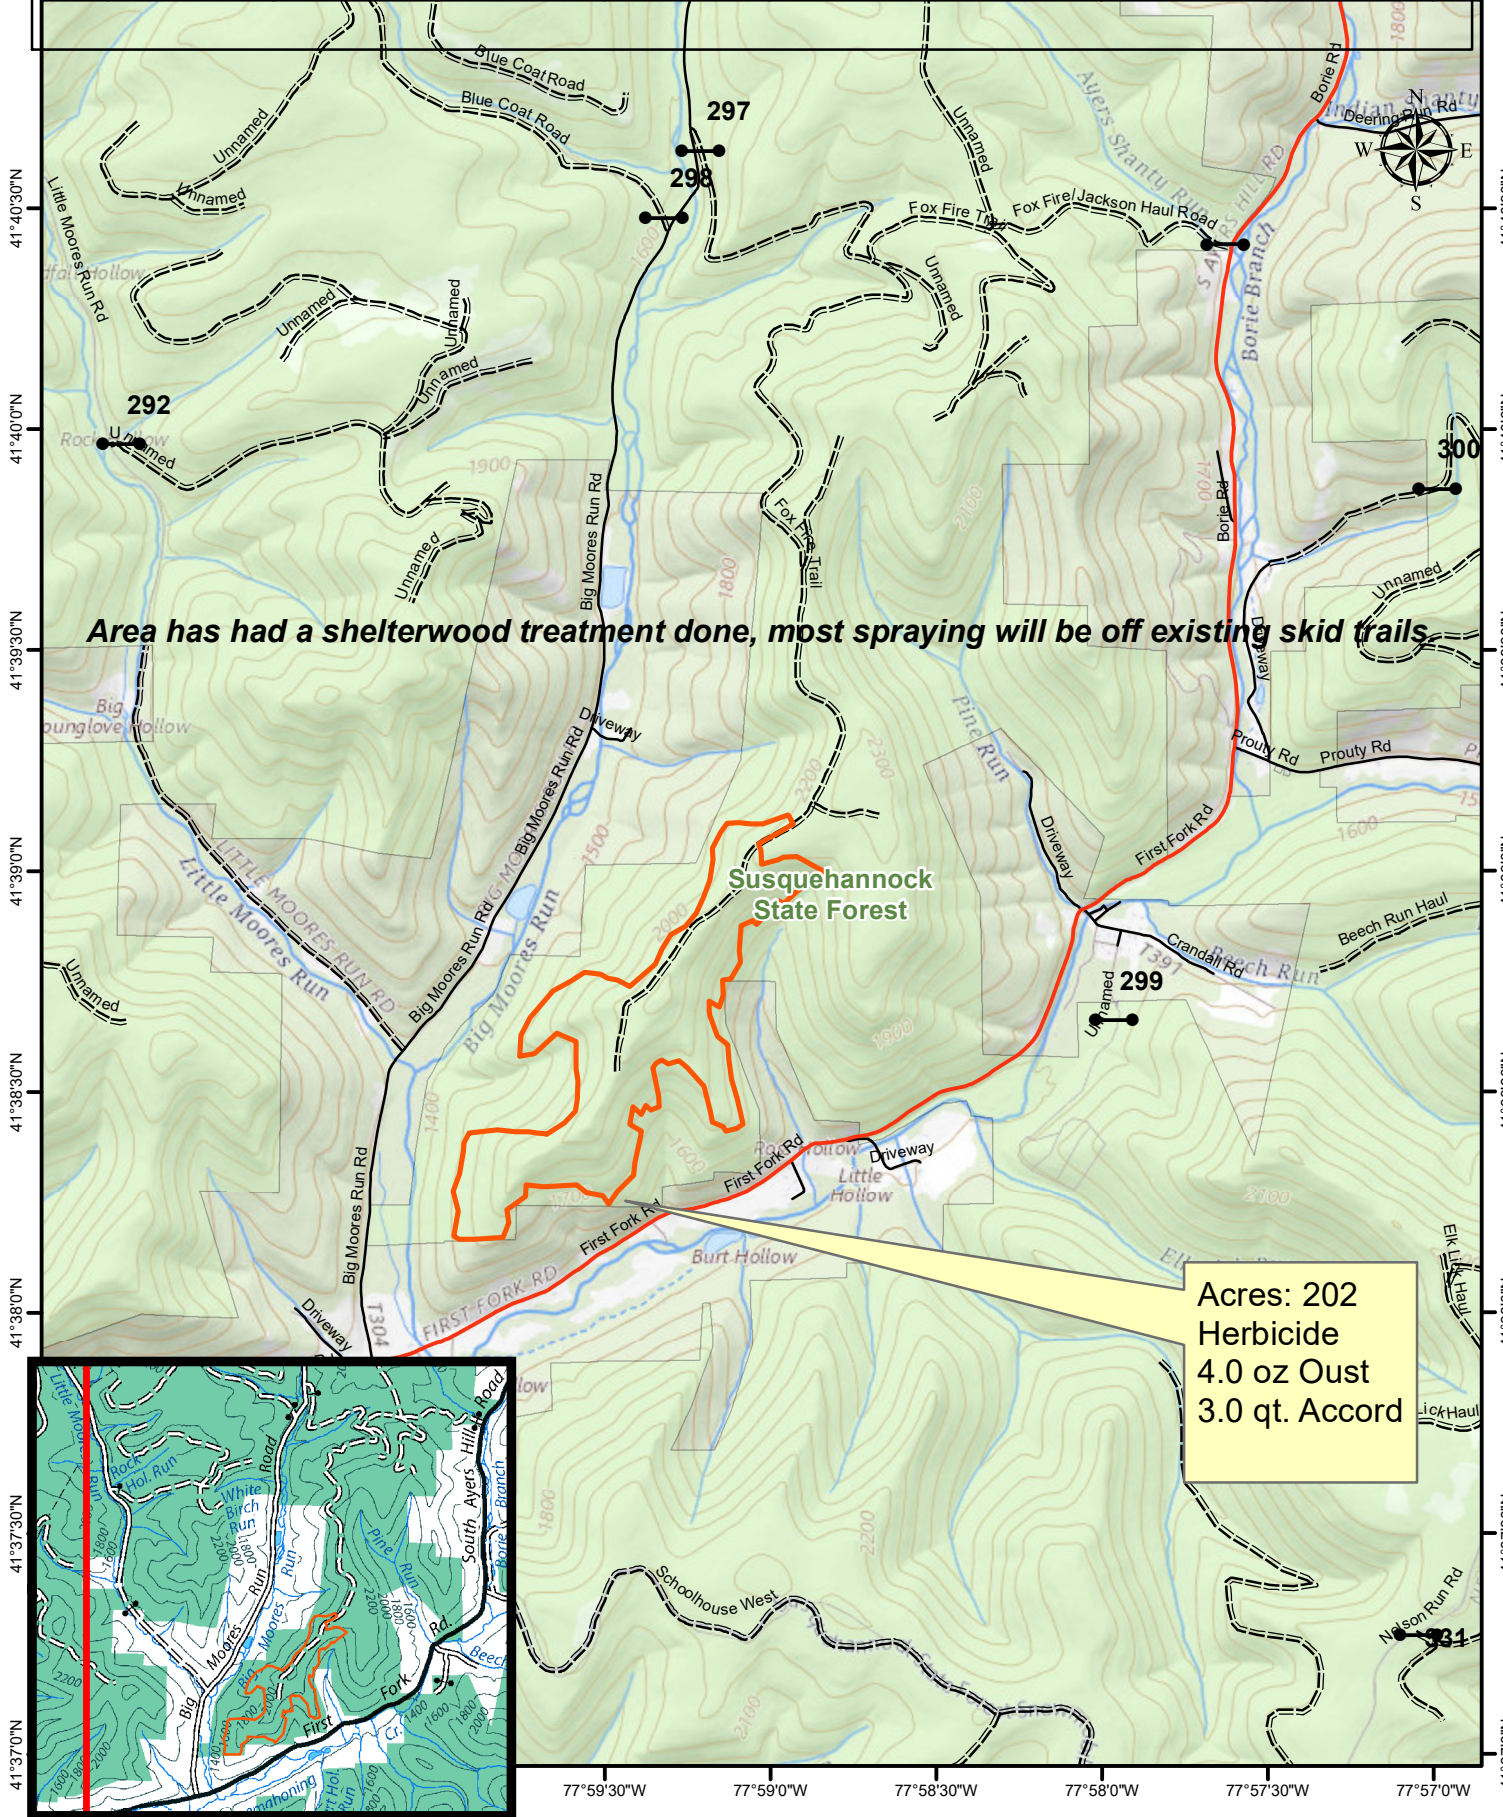

15-2328  
65 Acres  
Broadcast herbicide-steep  
Portage Township, Potter County  
Cory Gulvas  
Scale 1"=1320'

**Area has had a shelterwood treatment done, most spraying will be off existing skid trails**

**Acres: 202**  
**Herbicide**  
**4.0 oz Oust**  
**3.0 qt. Accord**

**Benn Carlson**  
**Compartment: 22**  
**Scale: 1" equals 0.25 Miles**

**Tioga State Forest**  
**16-2301 Road Soda**  
**Gaines Township, Tioga County**  
**Quad -Marshlands**

**Herbicide Steep**  
**40 Acres**

Ashlee Gulvas  
March 7, 2023  
Map Section: 4  
Compartment: 36  
Scale: 1 inch equals 0.25 miles

EXHIBIT A

88 ACRES

TIOGA STATE FOREST  
16-2307  
Barred Owl Broadcast Herbicide  
Elk Township, Tioga County

Sam Raisch  
Compartment: 26  
Scale: 1" equals 0.25 Miles

Tioga State Forest  
16-2317 Chaffee 2  
Elk Township, Tioga County  
Quad -Marshlands

Herbicide Steep  
56 Acres

Ashlee Gulvas  
March 17, 2023  
Map Section: 3  
Compartment: 20  
Scale: 1 inch equals 0.25 miles