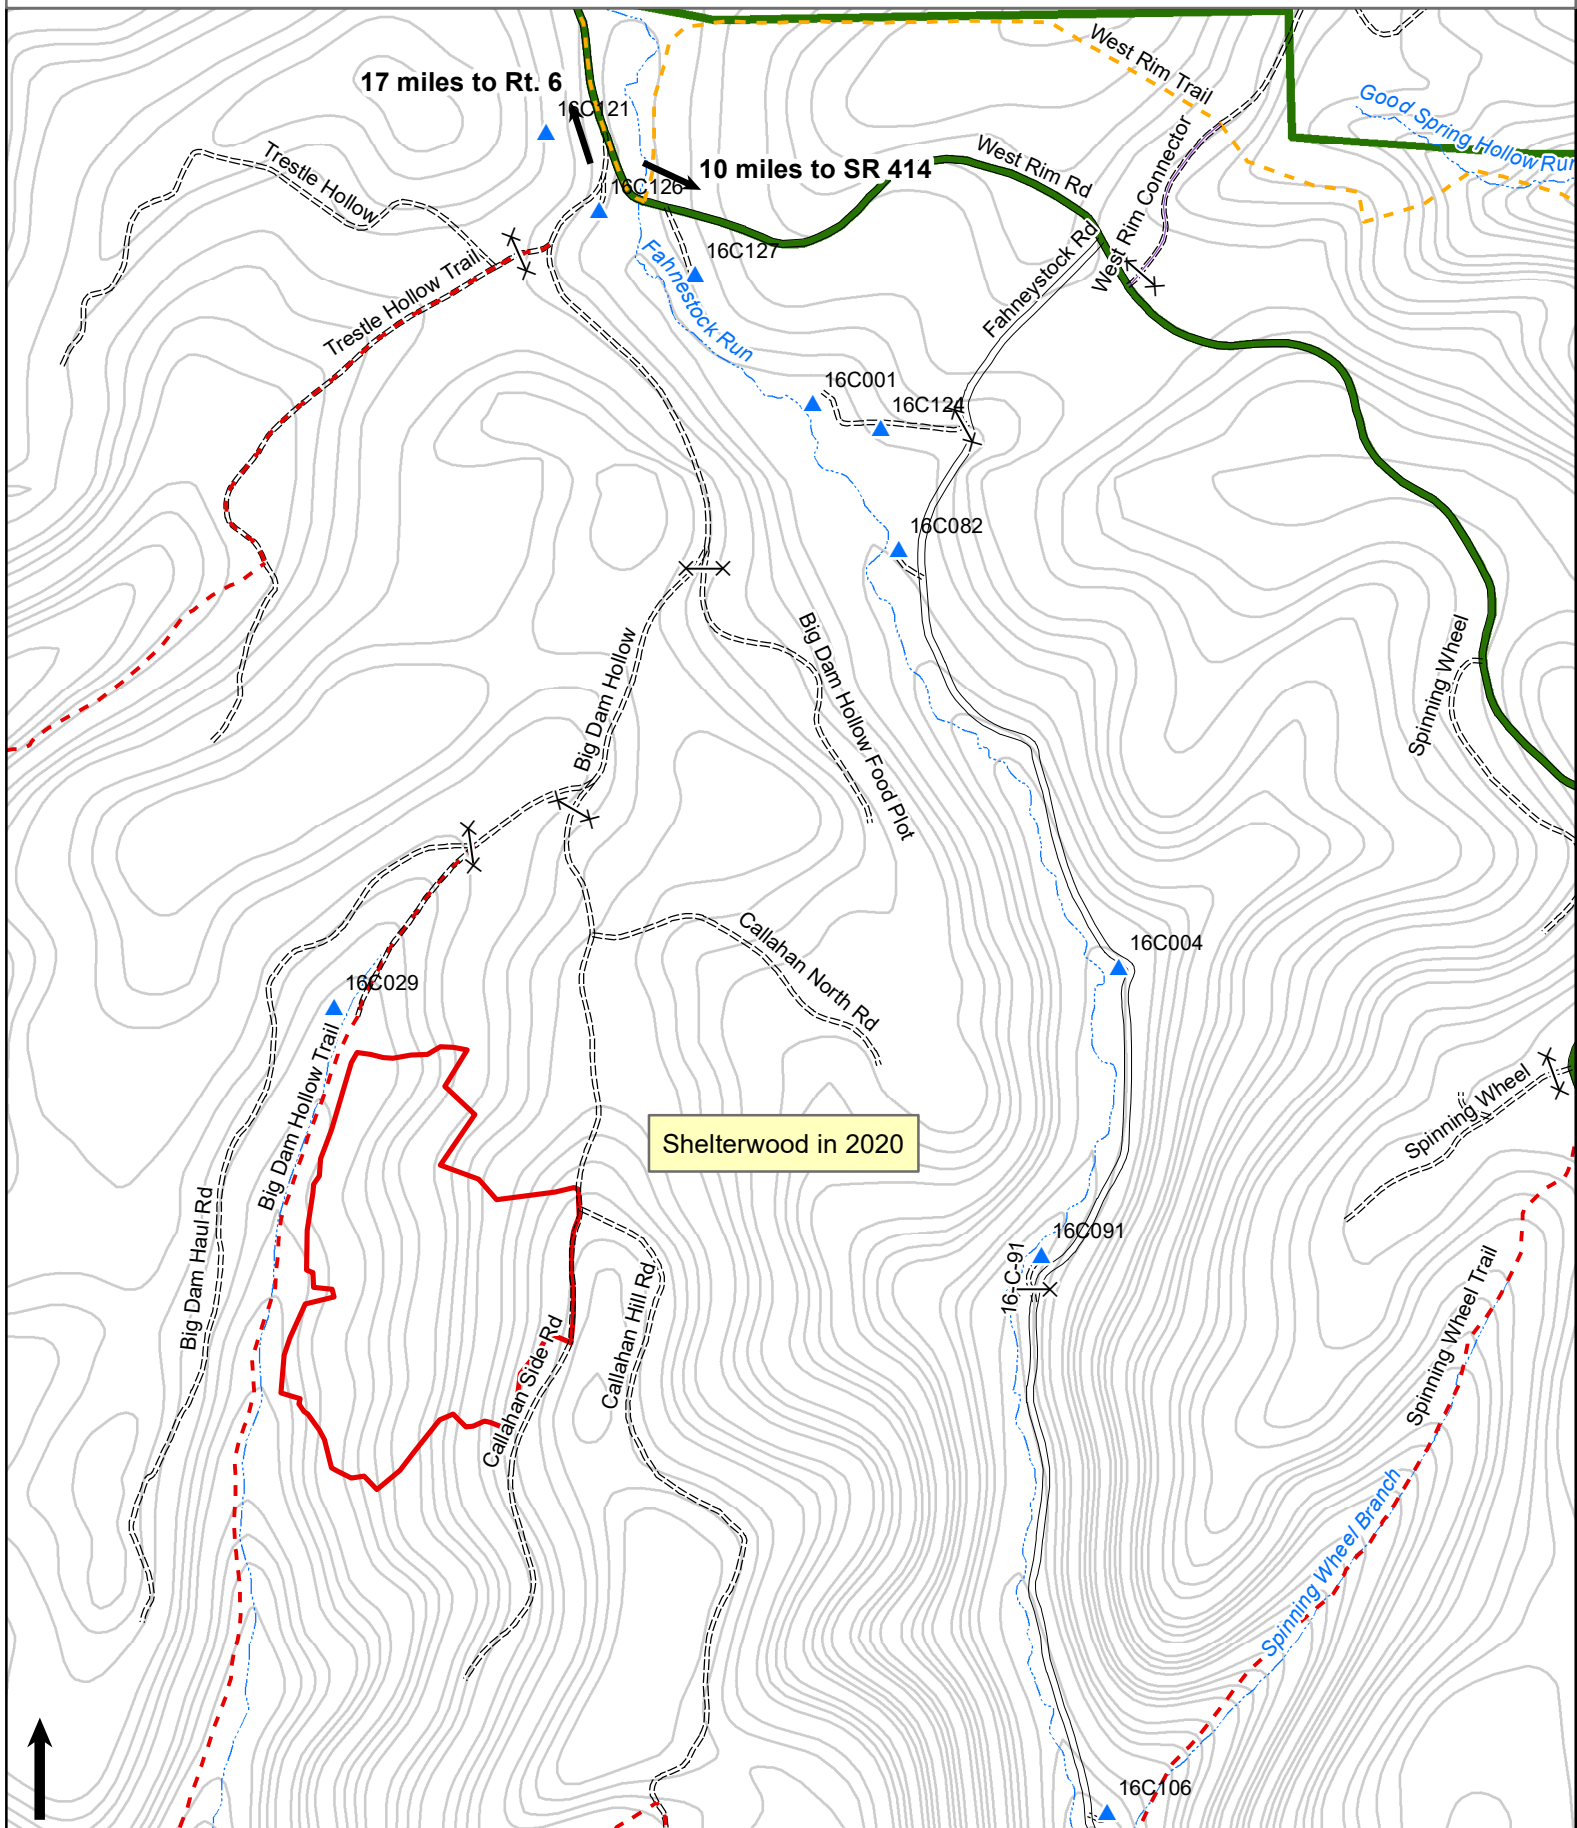

15-2328  
65 Acres  
Broadcast herbicide-steep  
Portage Township, Potter County  
Cory Gulvas  
Scale 1"=1320'

**Area has had a shelterwood treatment done, most spraying will be off existing skid trails**

**Acres: 202**  
**Herbicide**  
**4.0 oz Oust**  
**3.0 qt. Accord**

**Benn Carlson**  
**Compartment: 22**  
**Scale: 1" equals 0.25 Miles**

**Tioga State Forest**  
**16-2301 Road Soda**  
**Gaines Township, Tioga County**  
**Quad -Marshlands**

**Herbicide Steep**  
**40 Acres**

Ashlee Gulvas  
March 7, 2023  
Map Section: 4  
Compartment: 36  
Scale: 1 inch equals 0.25 miles

EXHIBIT A

88 ACRES

TIOGA STATE FOREST  
16-2307  
Barred Owl Broadcast Herbicide  
Elk Township, Tioga County

Sam Raisch  
Compartment: 26  
Scale: 1" equals 0.25 Miles

Tioga State Forest  
16-2317 Chaffee 2  
Elk Township, Tioga County  
Quad -Marshlands

Herbicide Steep  
56 Acres

Ashlee Gulvas  
March 17, 2023  
Map Section: 3  
Compartment: 20  
Scale: 1 inch equals 0.25 miles