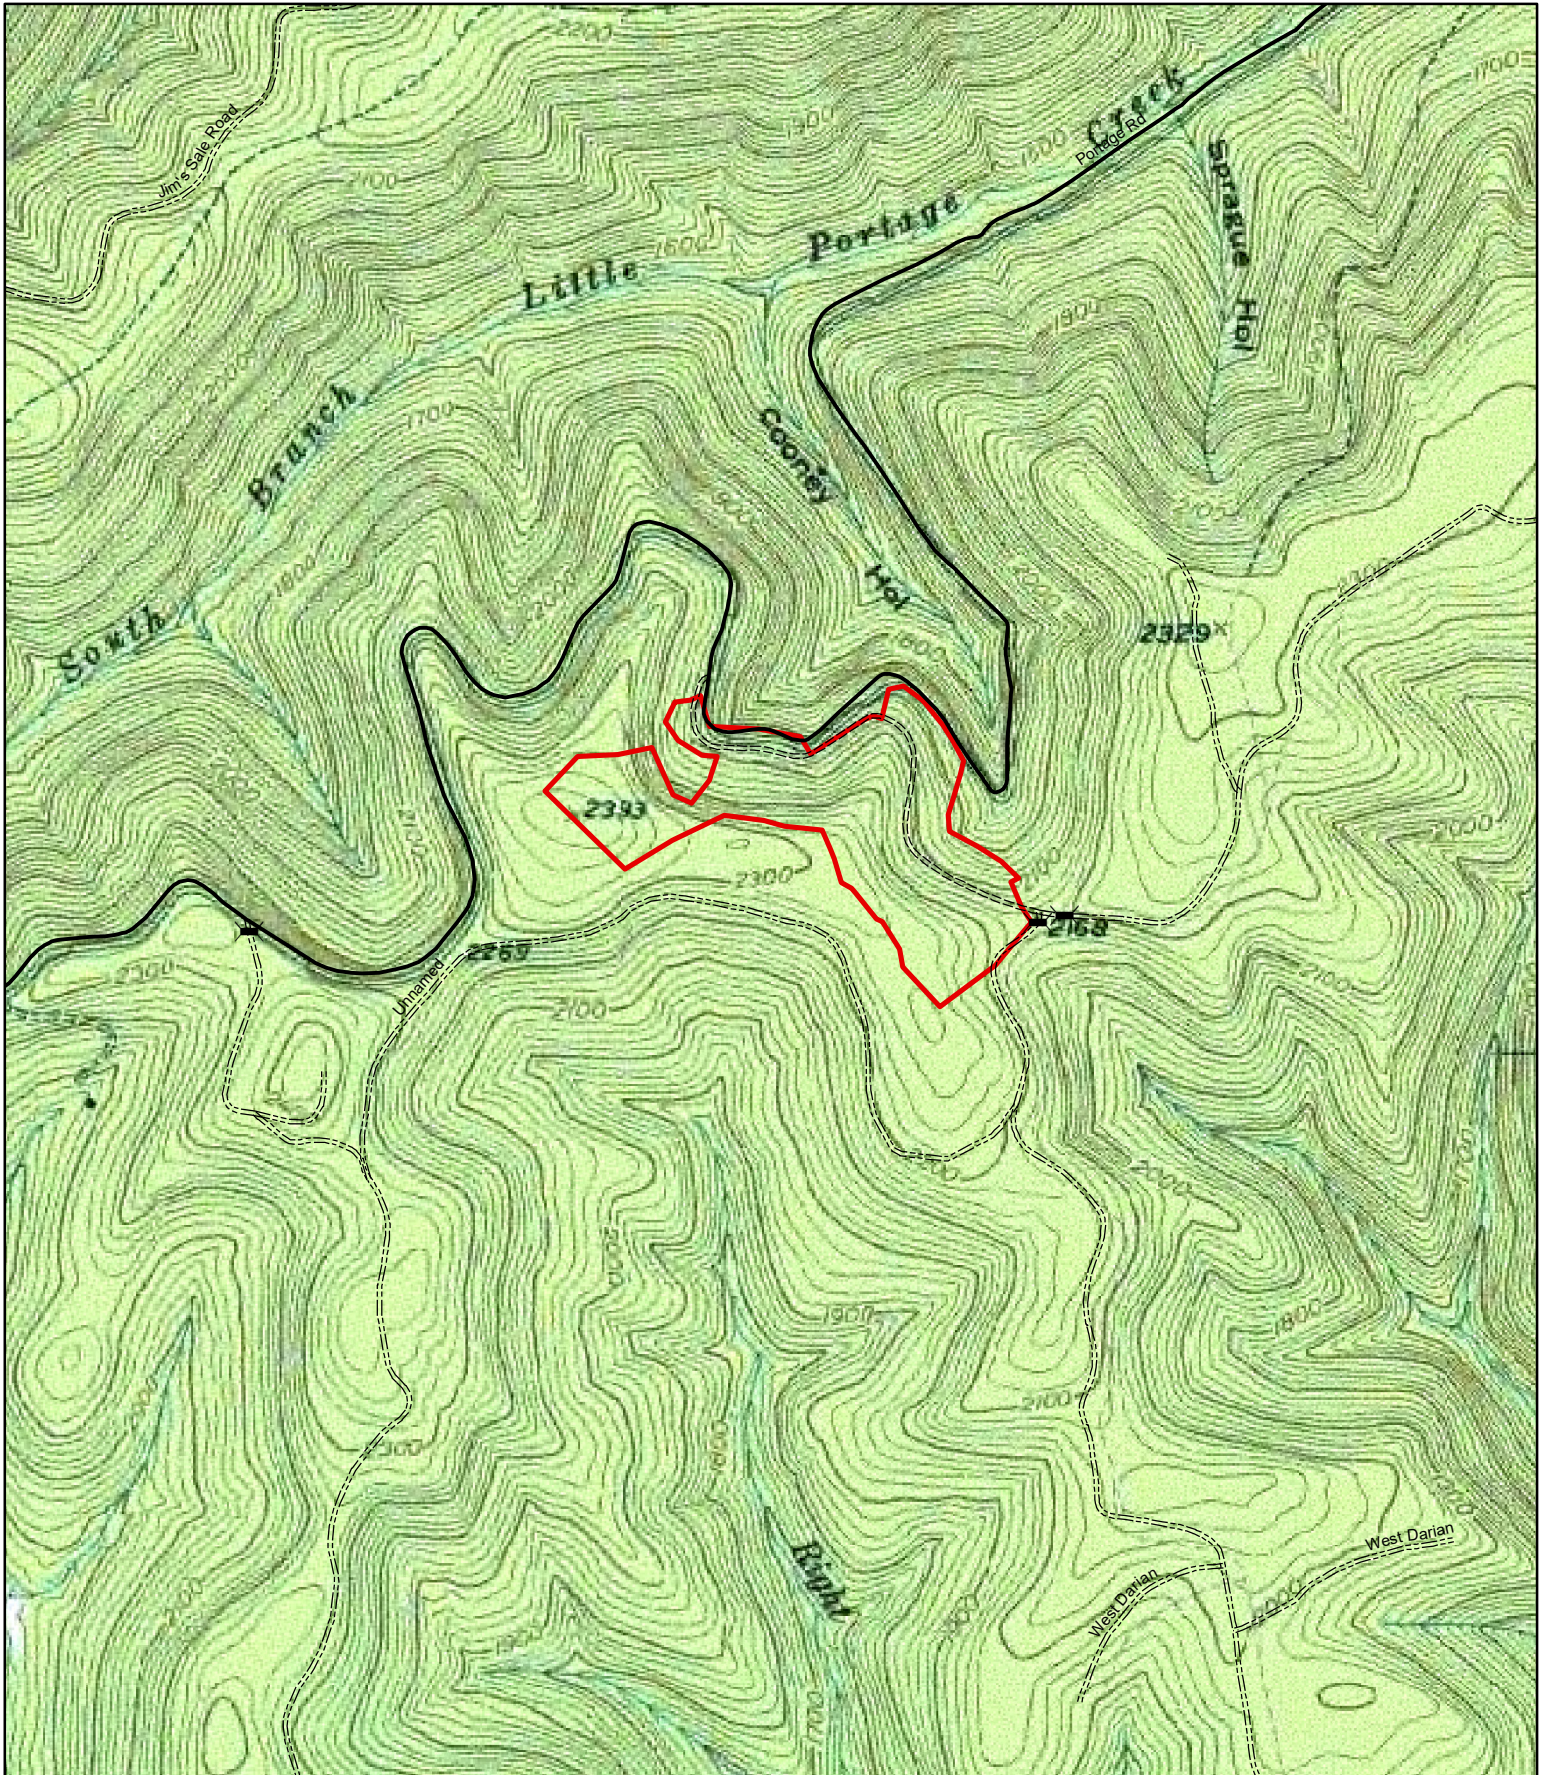

15-2328  
65 Acres  
Broadcast herbicide-steep  
Portage Township, Potter County  
Cory Gulvas  
Scale 1"=1320'

**Area has had a shelterwood treatment done, most spraying will be off existing skid trails**

**Acres: 202**  
**Herbicide**  
**4.0 oz Oust**  
**3.0 qt. Accord**

**Benn Carlson**  
**Compartment: 22**  
**Scale: 1" equals 0.25 Miles**

**Tioga State Forest**  
**16-2301 Road Soda**  
**Gaines Township, Tioga County**  
**Quad -Marshlands**

**Herbicide Steep**  
**40 Acres**

Ashlee Gulvas  
March 7, 2023  
Map Section: 4  
Compartment: 36  
Scale: 1 inch equals 0.25 miles

EXHIBIT A

88 ACRES

TIOGA STATE FOREST  
16-2307  
Barred Owl Broadcast Herbicide  
Elk Township, Tioga County

Sam Raisch  
Compartment: 26  
Scale: 1" equals 0.25 Miles

Tioga State Forest  
16-2317 Chaffee 2  
Elk Township, Tioga County  
Quad -Marshlands

Herbicide Steep  
56 Acres

Ashlee Gulvas  
March 17, 2023  
Map Section: 3  
Compartment: 20  
Scale: 1 inch equals 0.25 miles