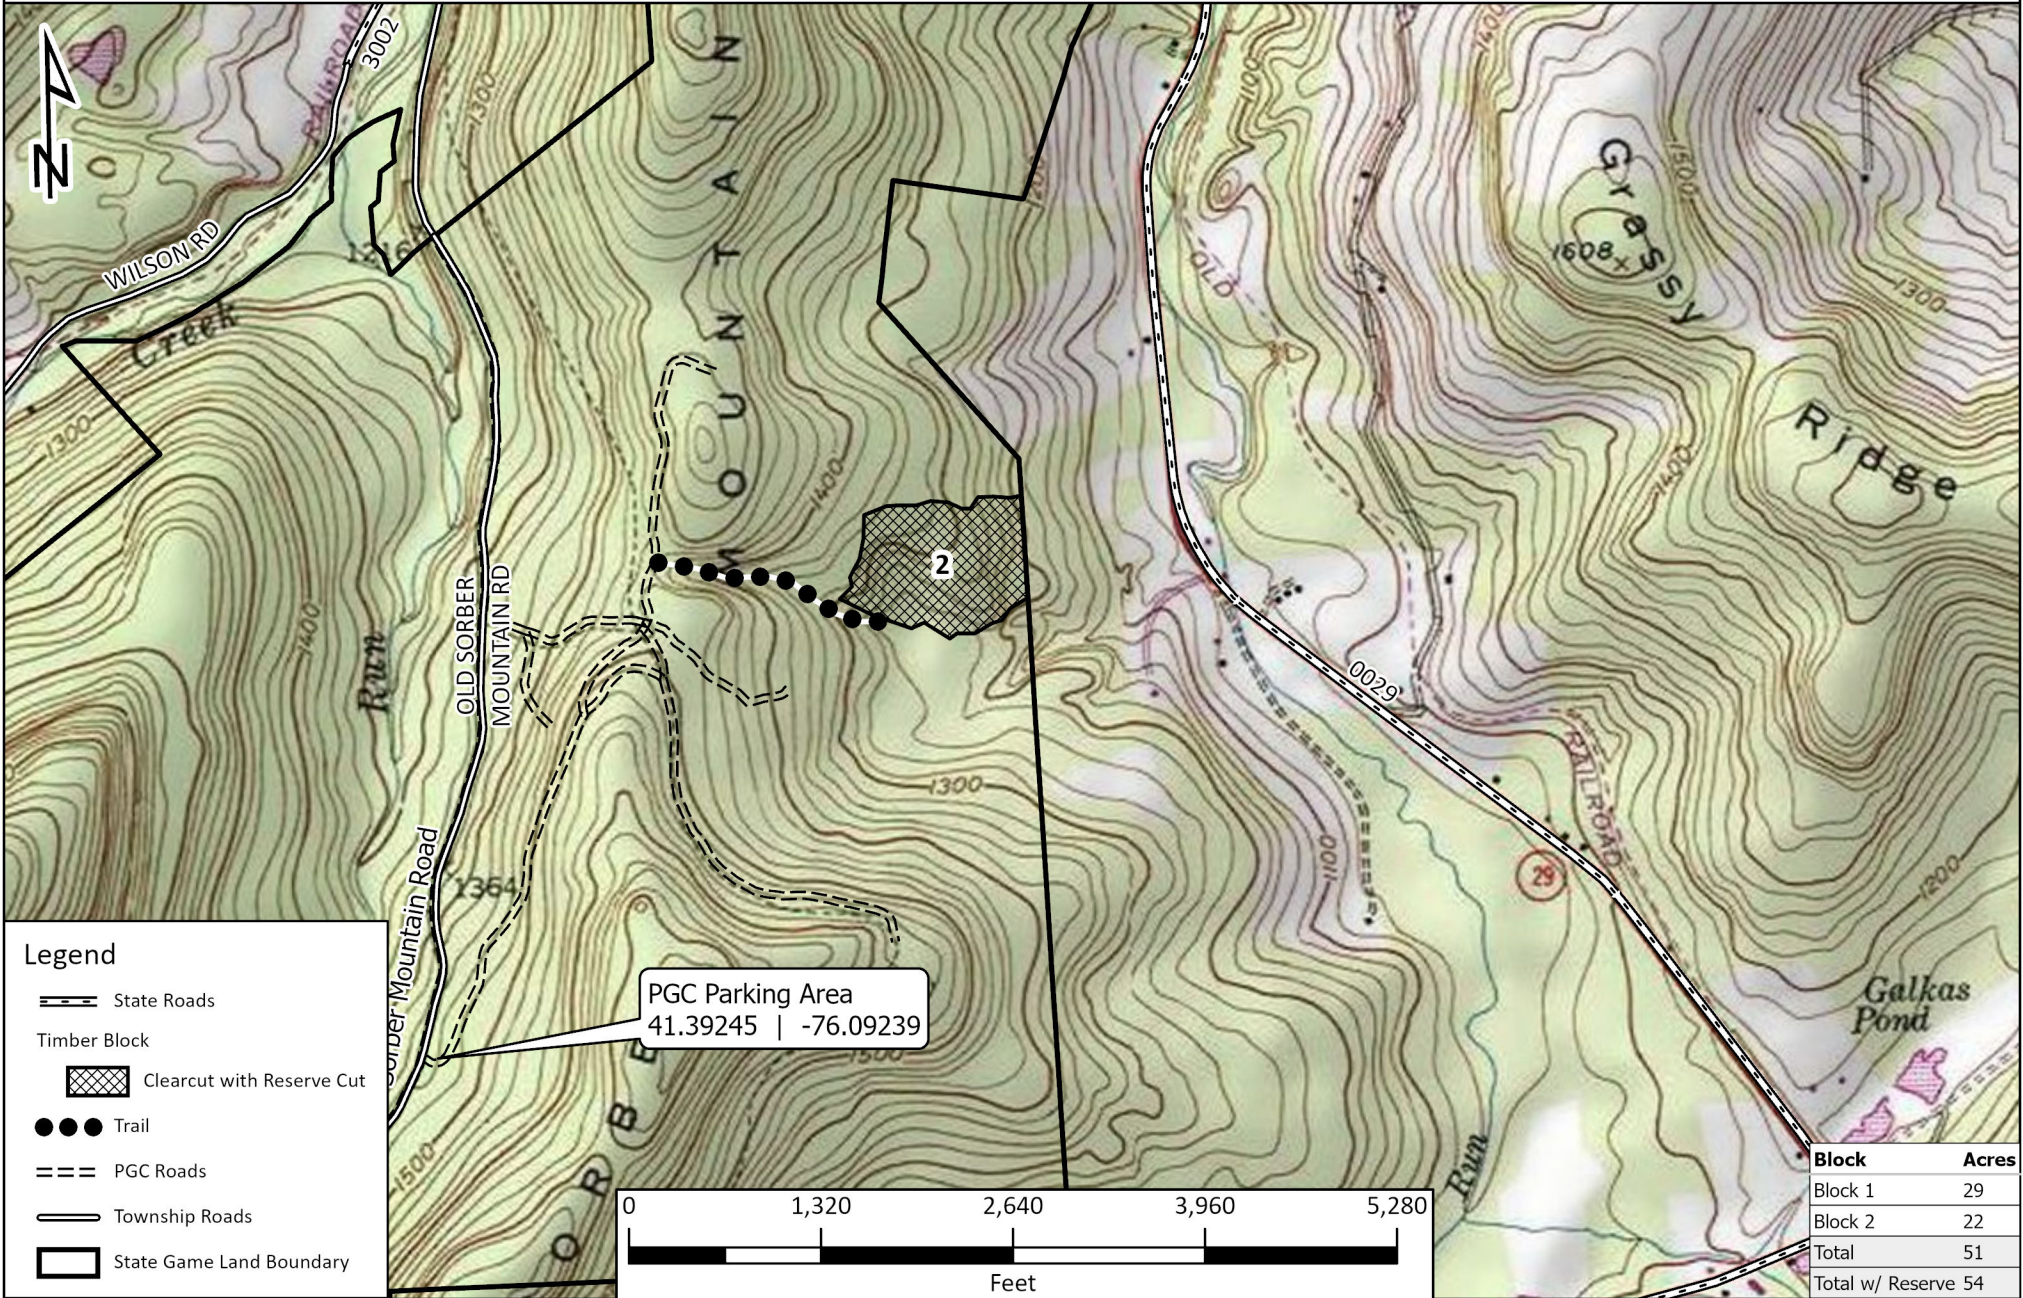

Cutting Project Map

Sugar Run II

057-2021-05

Legend

- Stream
- Timber Block**
- Reserve
- Clearcut with Residual
- PGC Roads
- Township Roads
- State Game Land Boundary

Block	Acres
Block 1	29
Block 2	22
Total	51
Total w/ Reserve	54

Cutting Project Map

Sugar Run II

057-2021-05

- Legend**
- State Roads
 - Timber Block
 - Clearcut with Reserve Cut
 - Trail
 - PGC Roads
 - Township Roads
 - State Game Land Boundary

PGC Parking Area
 41.39245 | -76.09239

Block	Acres
Block 1	29
Block 2	22
Total	51
Total w/ Reserve	54