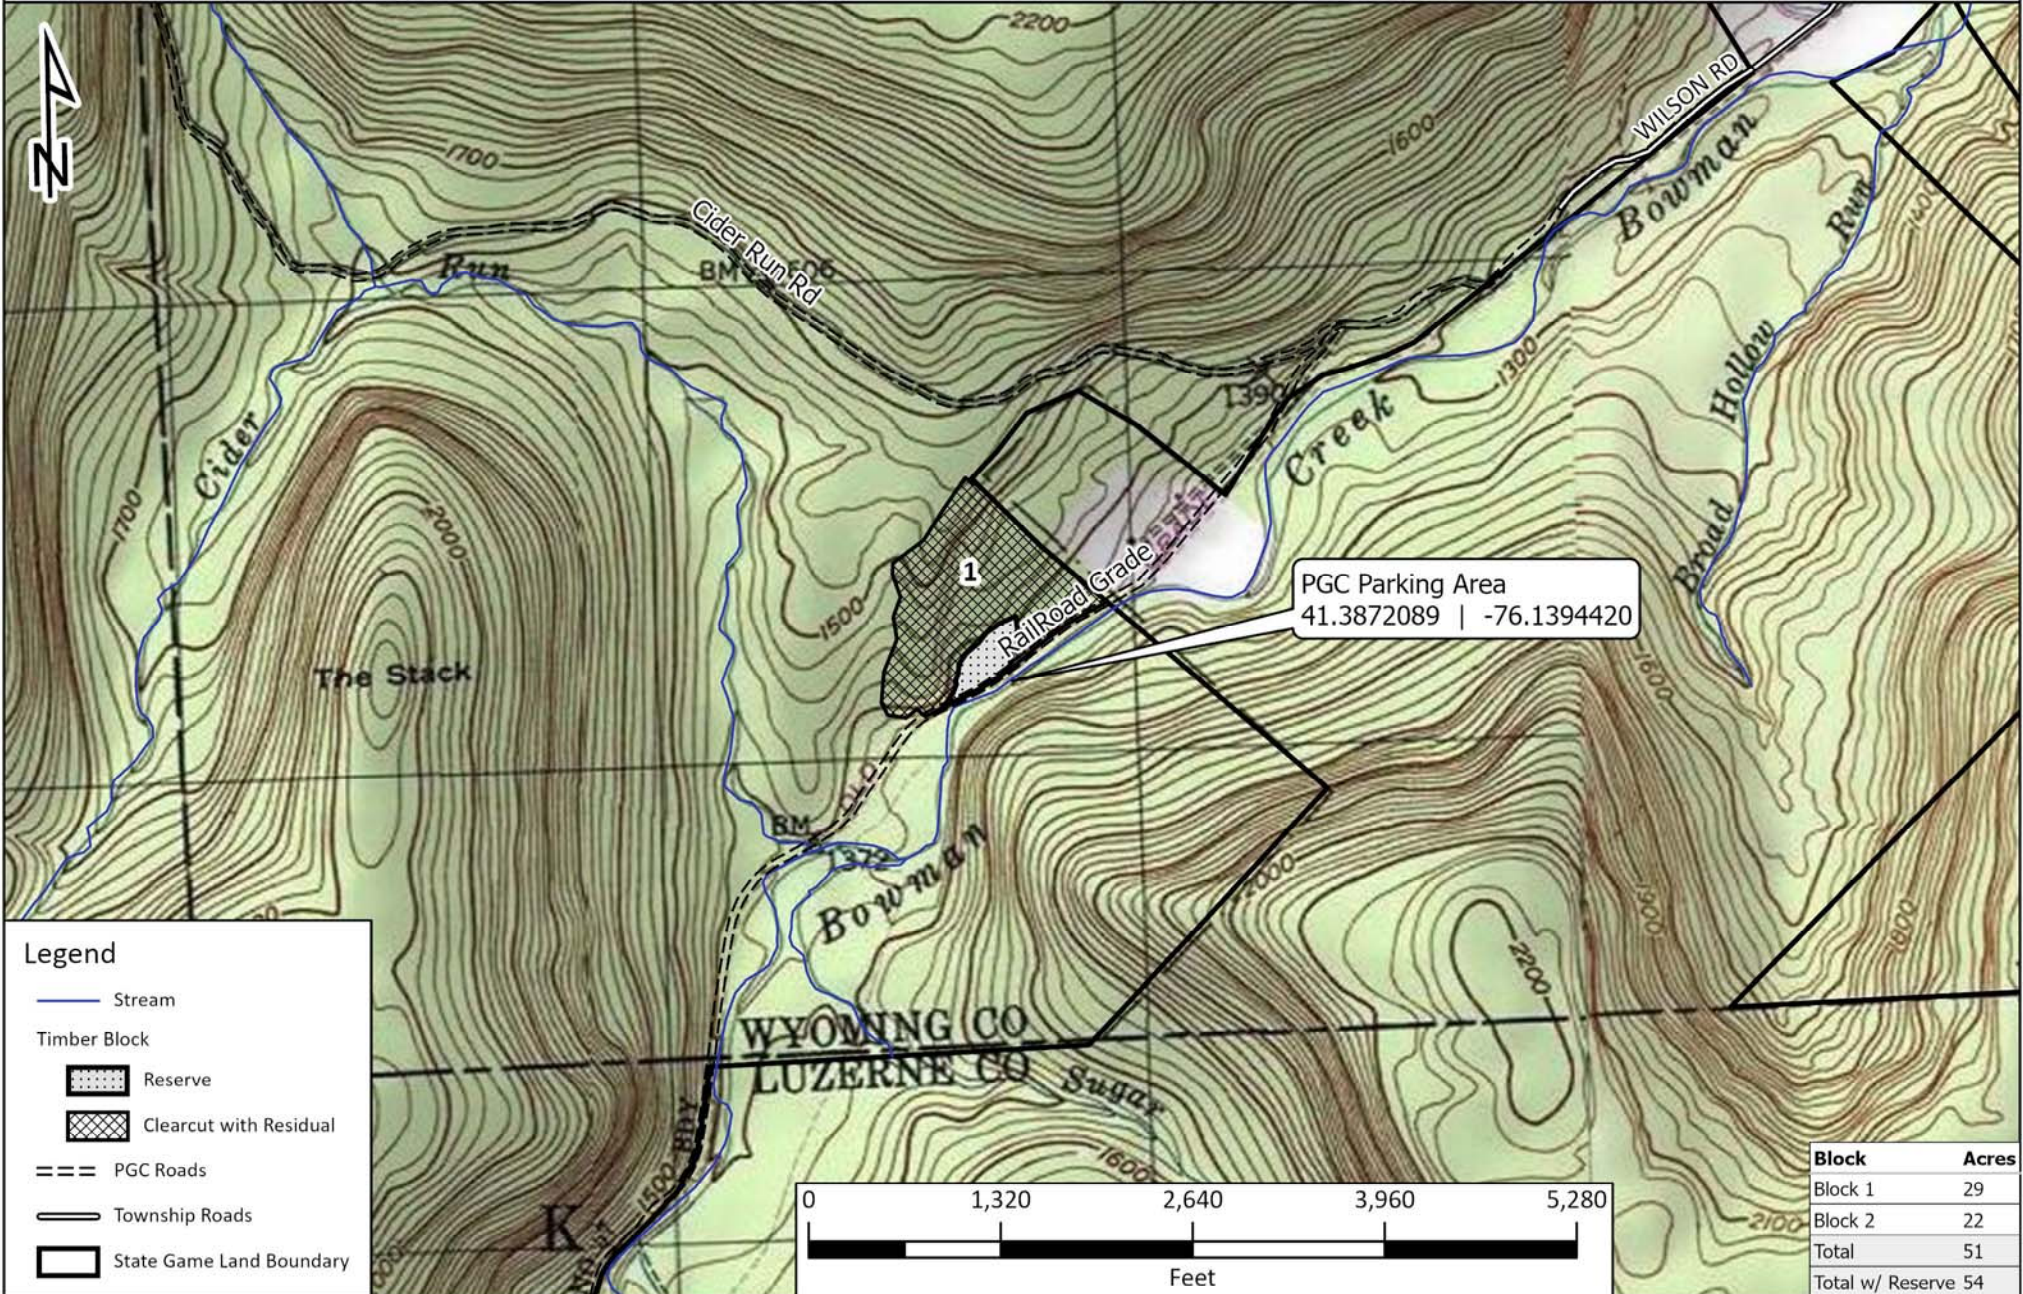

Cutting Project Map

Sugar Run II

057-2021-05

Legend

- Stream
- Timber Block**
- Reserve
- Clearcut with Residual
- PGC Roads
- Township Roads
- State Game Land Boundary

Block	Acres
Block 1	29
Block 2	22
Total	51
Total w/ Reserve	54

Cutting Project Map

Sugar Run II

057-2021-05

- Legend**
- State Roads
 - Timber Block
 - Clearcut with Reserve Cut
 - Trail
 - PGC Roads
 - Township Roads
 - State Game Land Boundary

PGC Parking Area
 41.39245 | -76.09239

Block	Acres
Block 1	29
Block 2	22
Total	51
Total w/ Reserve	54