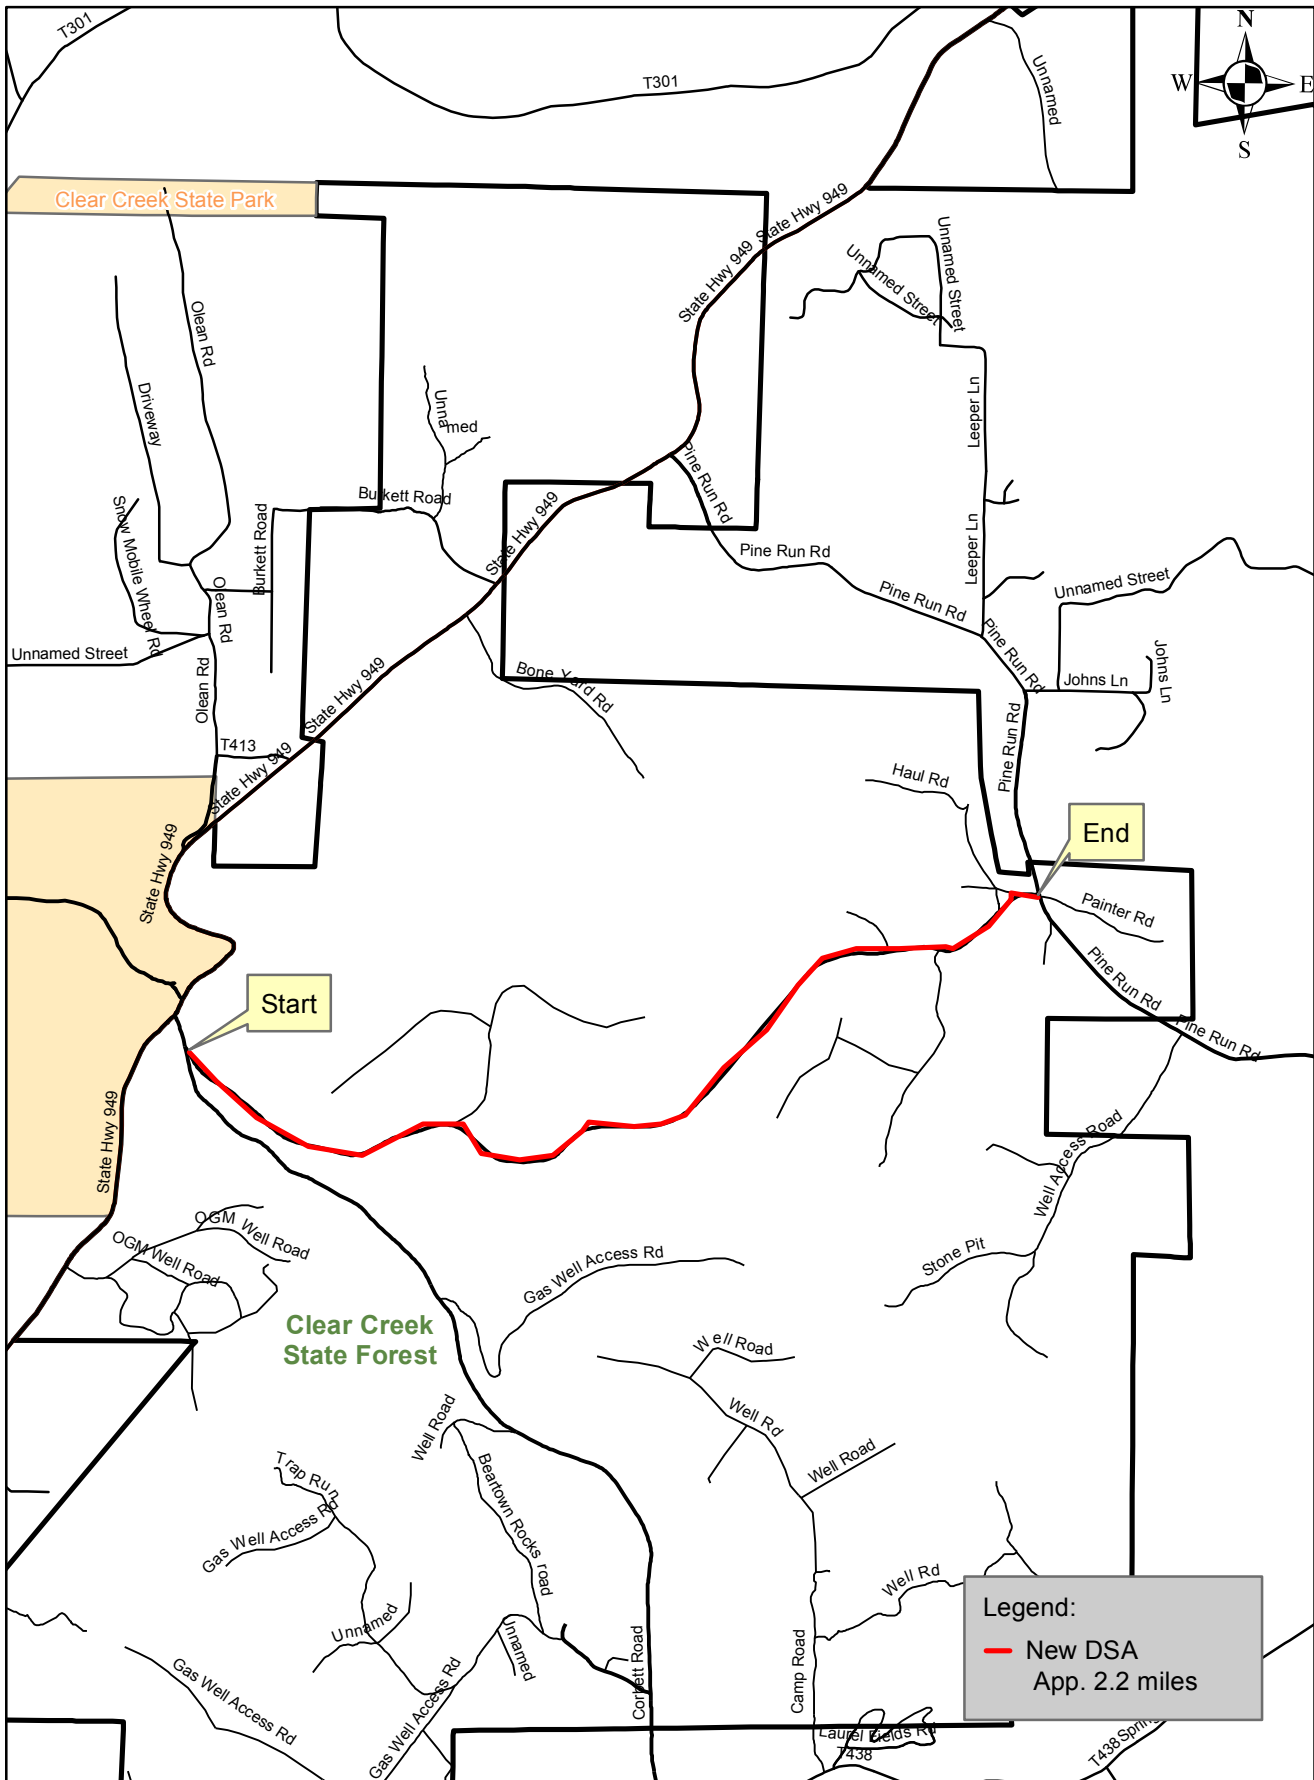

DSA Little Clear Creek

0 0.1 0.2 0.4 0.6 0.8
Miles