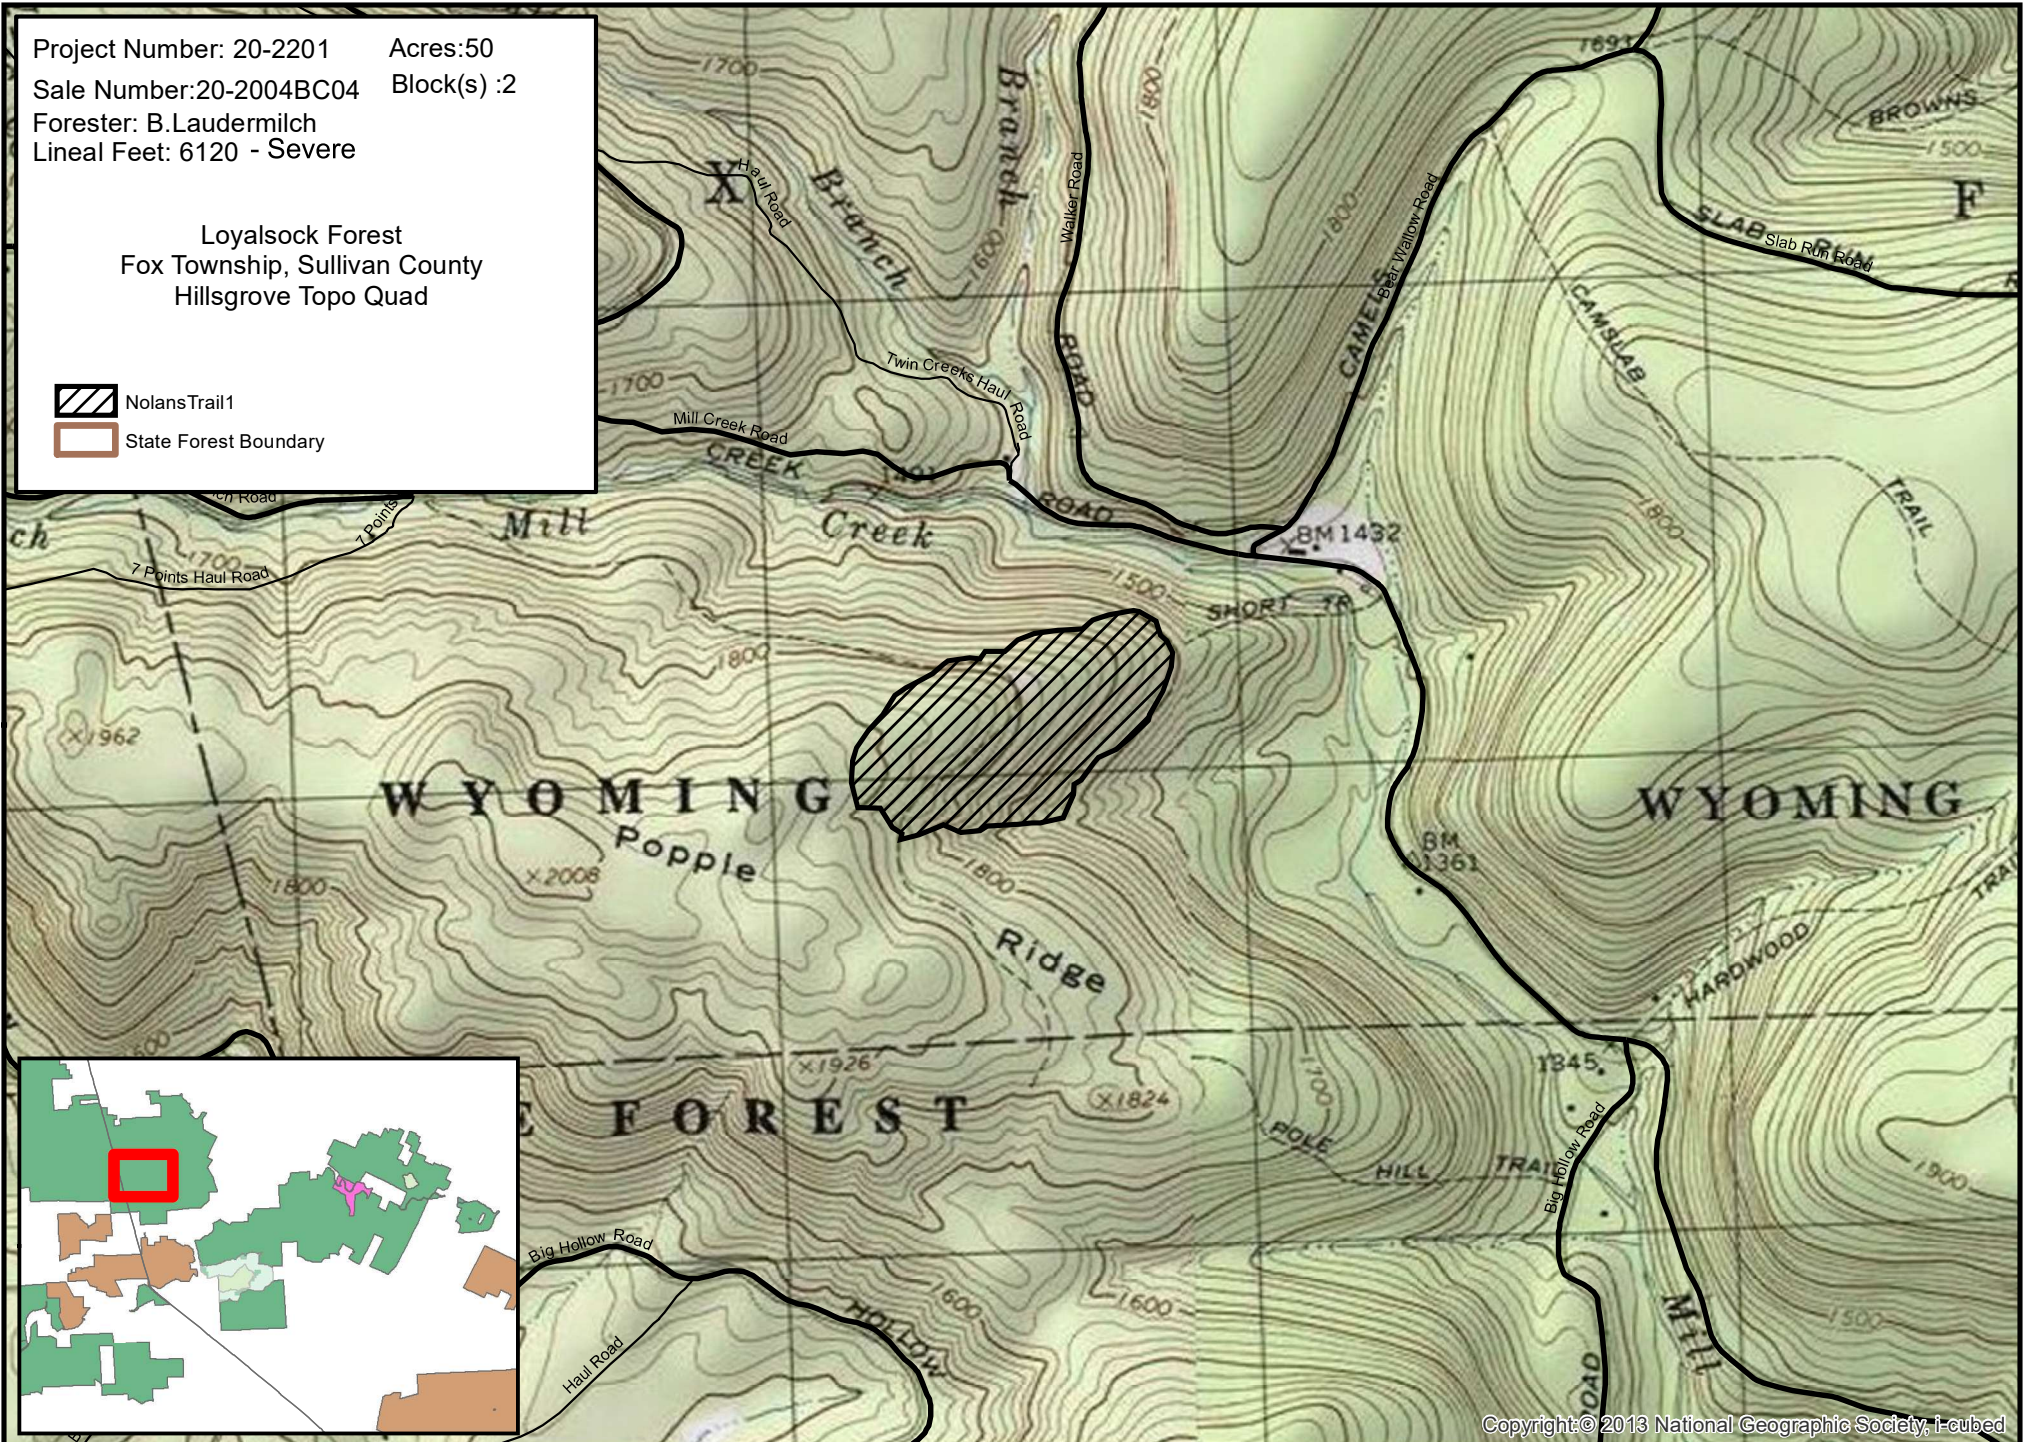

Project Number: 20-2201 Acres:50
Sale Number:20-2004BC04 Block(s) :2
Forester: B.Laudermilch
Lineal Feet: 6120 - Severe

Loyalsock Forest
Fox Township, Sullivan County
Hillsgrove Topo Quad

-  Nolans Trail 1
-  State Forest Boundary

Project Number: 20-2202 Acres:74
Sale Number:20-2004BC04 Block(s) :3
Forester: B.Laudermilch
Lineal Feet: 8612 - Severe

Loyalsock Forest
Fox Township, Sullivan County
Hillsgrove Topo Quad

-  NolansTrail2
-  State Forest Boundary

Project Number: 20-2203 Acres:16
Sale Number:20-2004BC04 Block(s) :4
Forester: B.Laudermilch
Lineal Feet: 3891 - Severe

Loyalsock Forest
Fox Township, Sullivan County
Hillsgrove Topo Quad

-  Nolans Trail3
-  State Forest Boundary