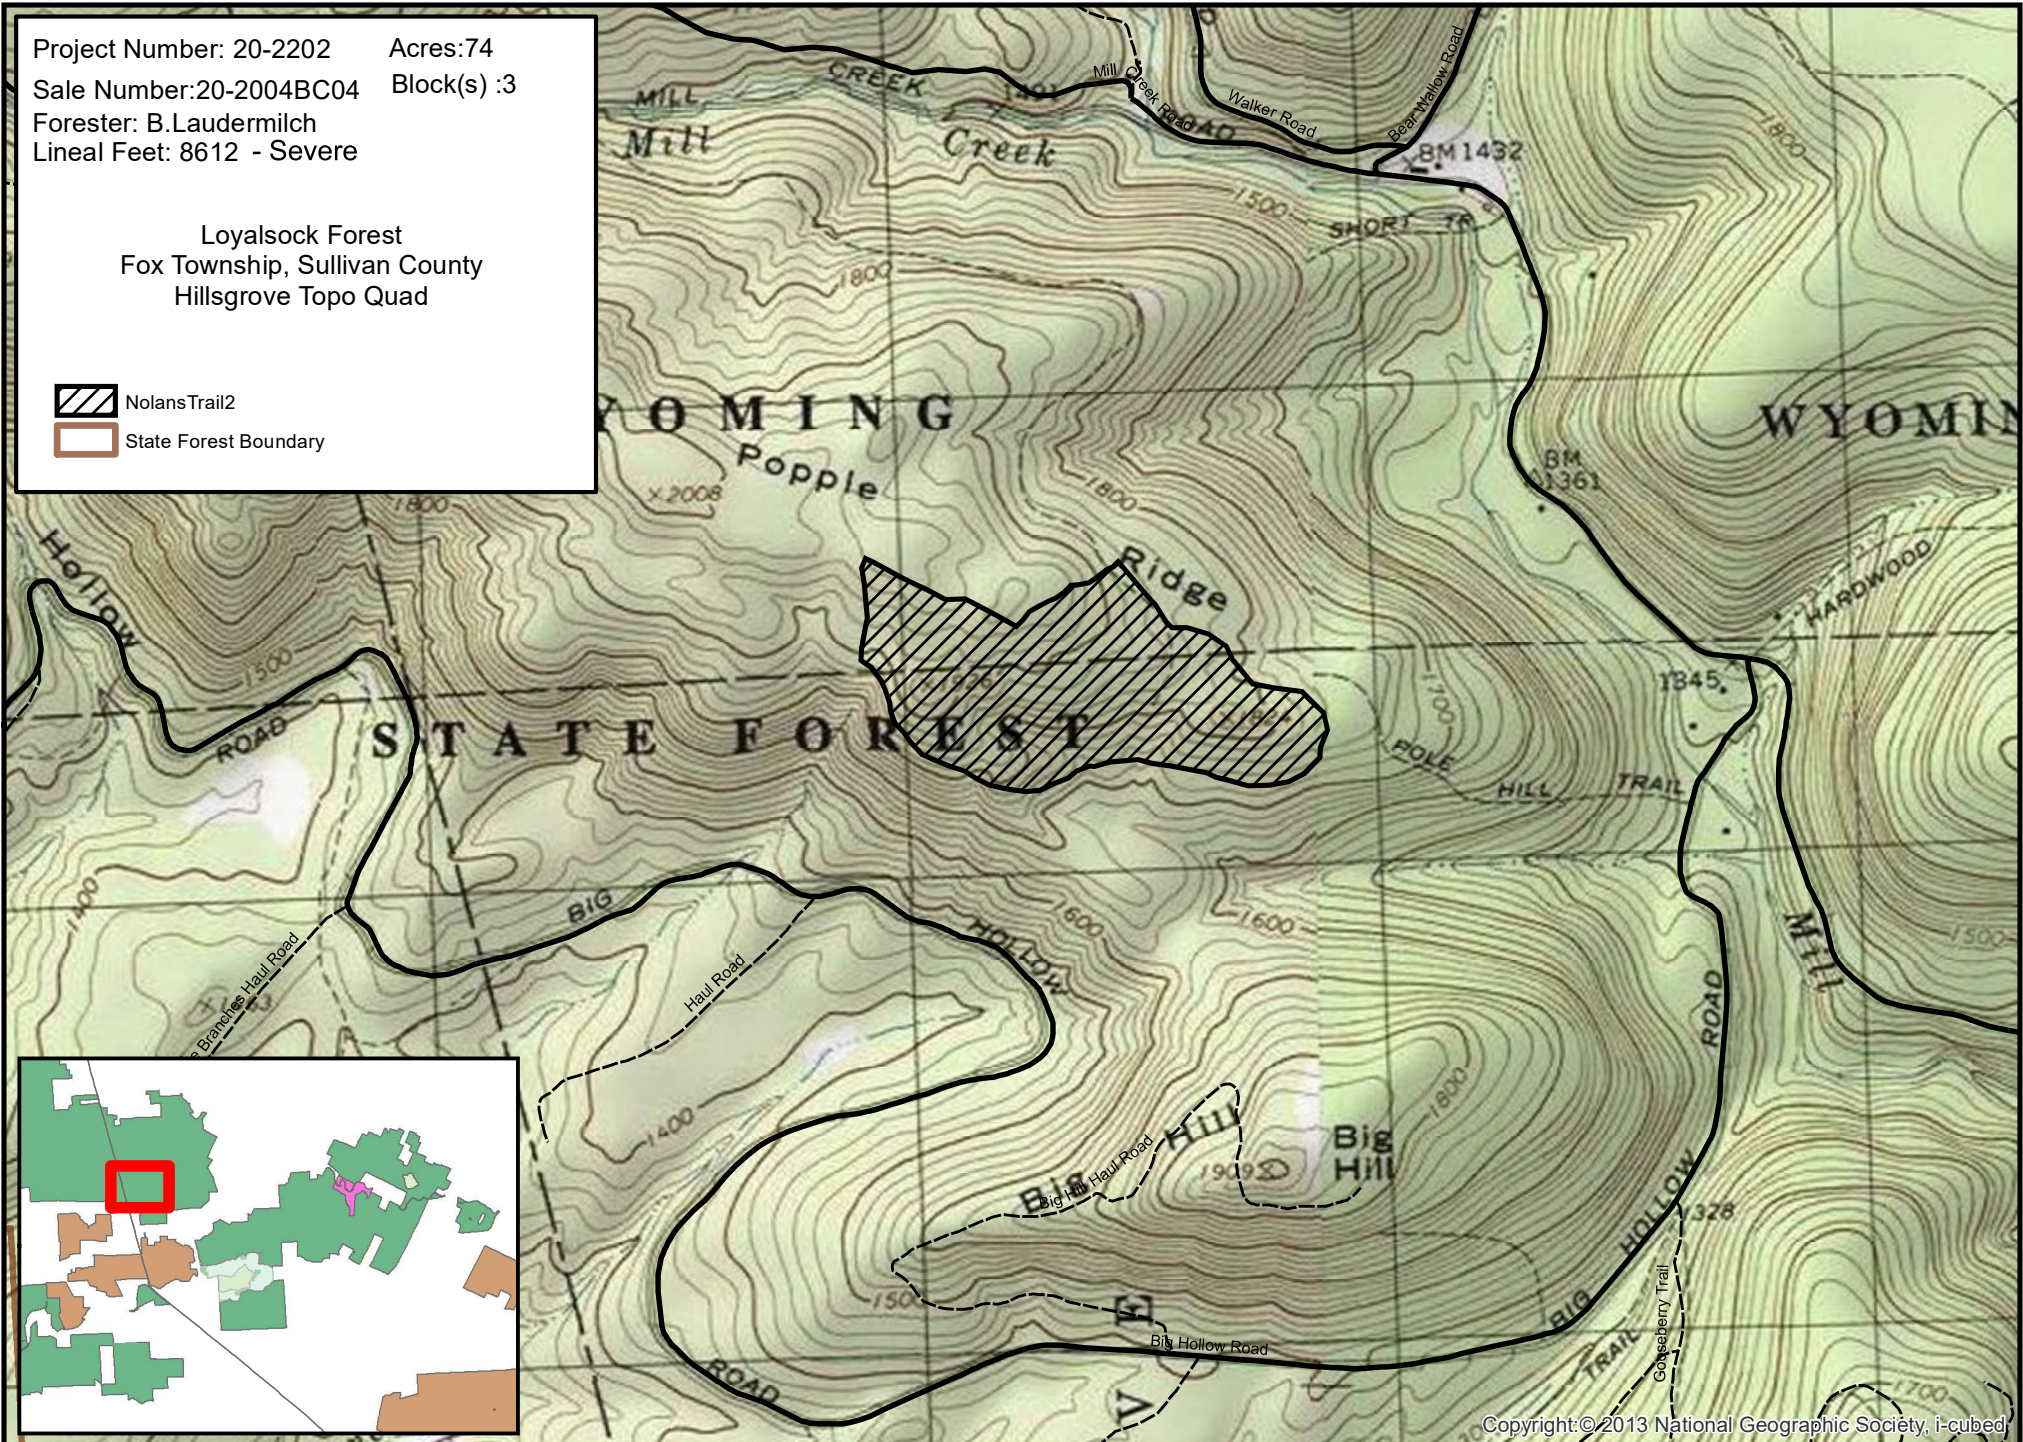

Project Number: 20-2201 Acres:50
Sale Number:20-2004BC04 Block(s) :2
Forester: B.Laudermilch
Lineal Feet: 6120 - Severe

Loyalsock Forest
Fox Township, Sullivan County
Hillsgrove Topo Quad

-  Nolans Trail 1
-  State Forest Boundary

Project Number: 20-2202 Acres:74
Sale Number:20-2004BC04 Block(s) :3
Forester: B.Laudermilch
Lineal Feet: 8612 - Severe

Loyalsock Forest
Fox Township, Sullivan County
Hillsgrove Topo Quad

-  NolansTrail2
-  State Forest Boundary

Project Number: 20-2203 Acres:16
Sale Number:20-2004BC04 Block(s) :4
Forester: B.Laudermilch
Lineal Feet: 3891 - Severe

Loyalsock Forest
Fox Township, Sullivan County
Hillsgrove Topo Quad

-  Nolans Trail3
-  State Forest Boundary